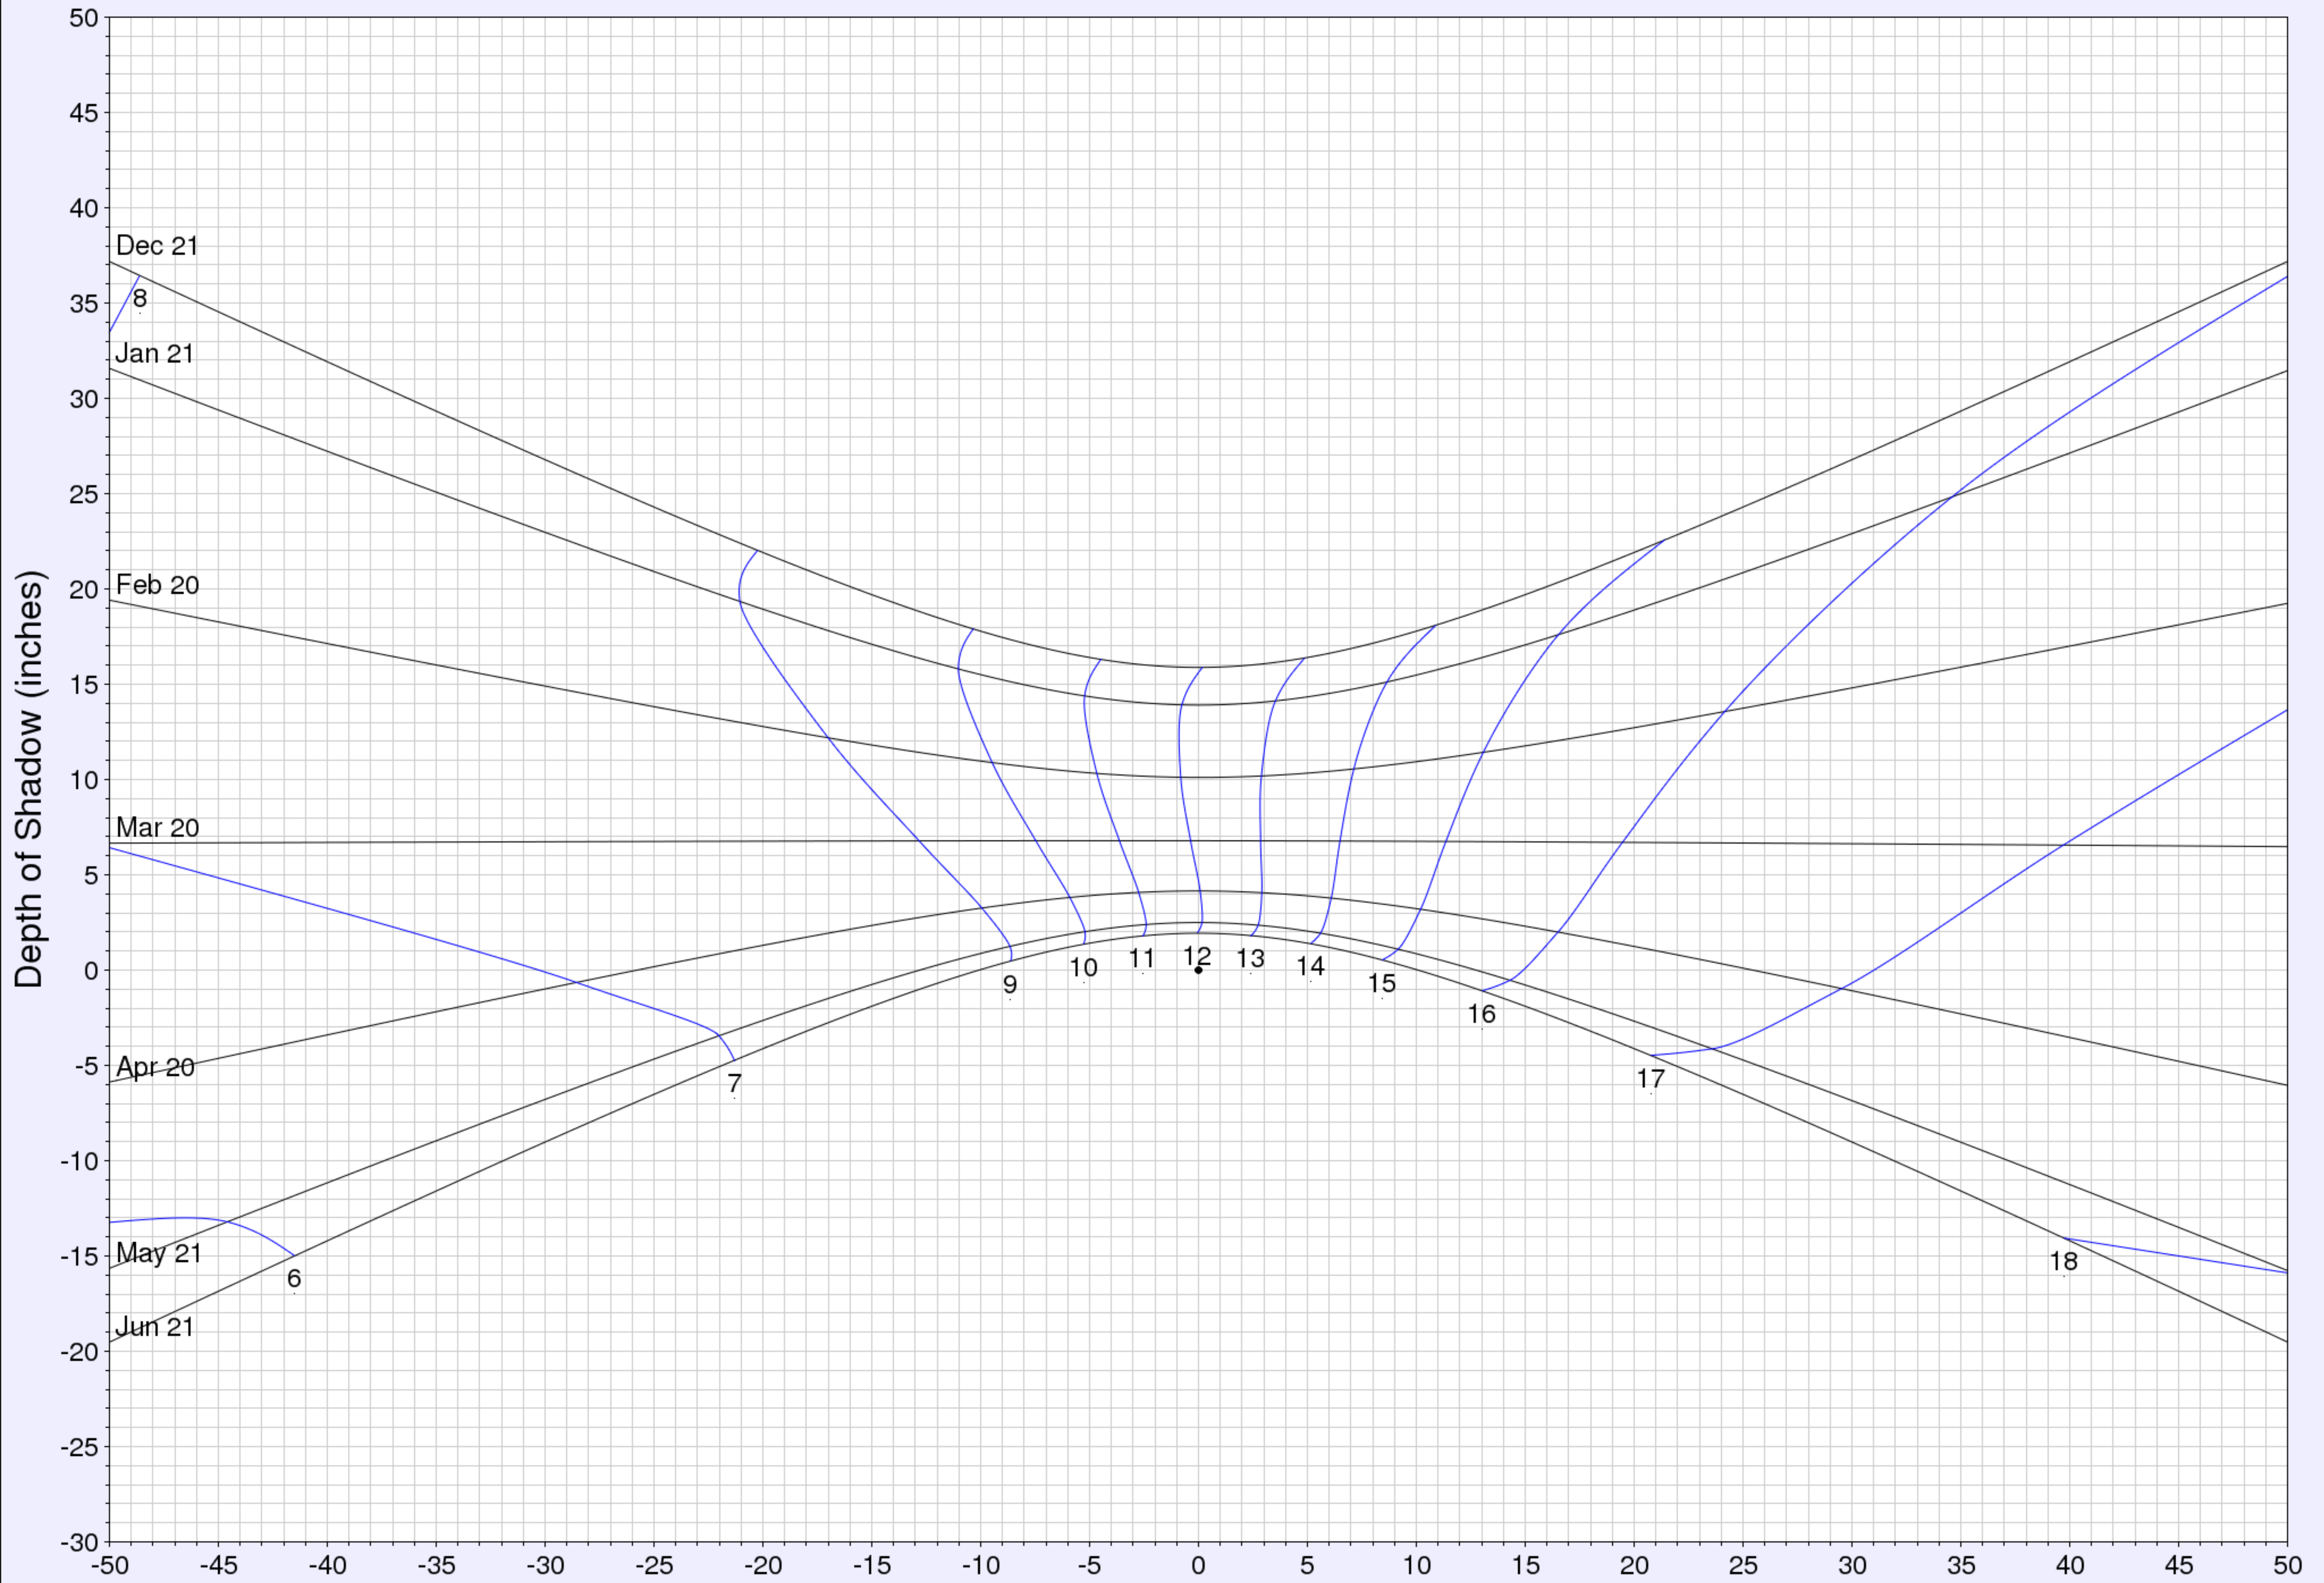

Extent of shadow for a 10.0 inches pole

(c) UO Solar Radiation Monitoring Lab
Sponsor: BPA

West <-- Horizontal Distance (inches) --> East

Latitude: 34.39
Longitude: -119.9
Time zone: UTC-8
Hour lines indicate local standard time.