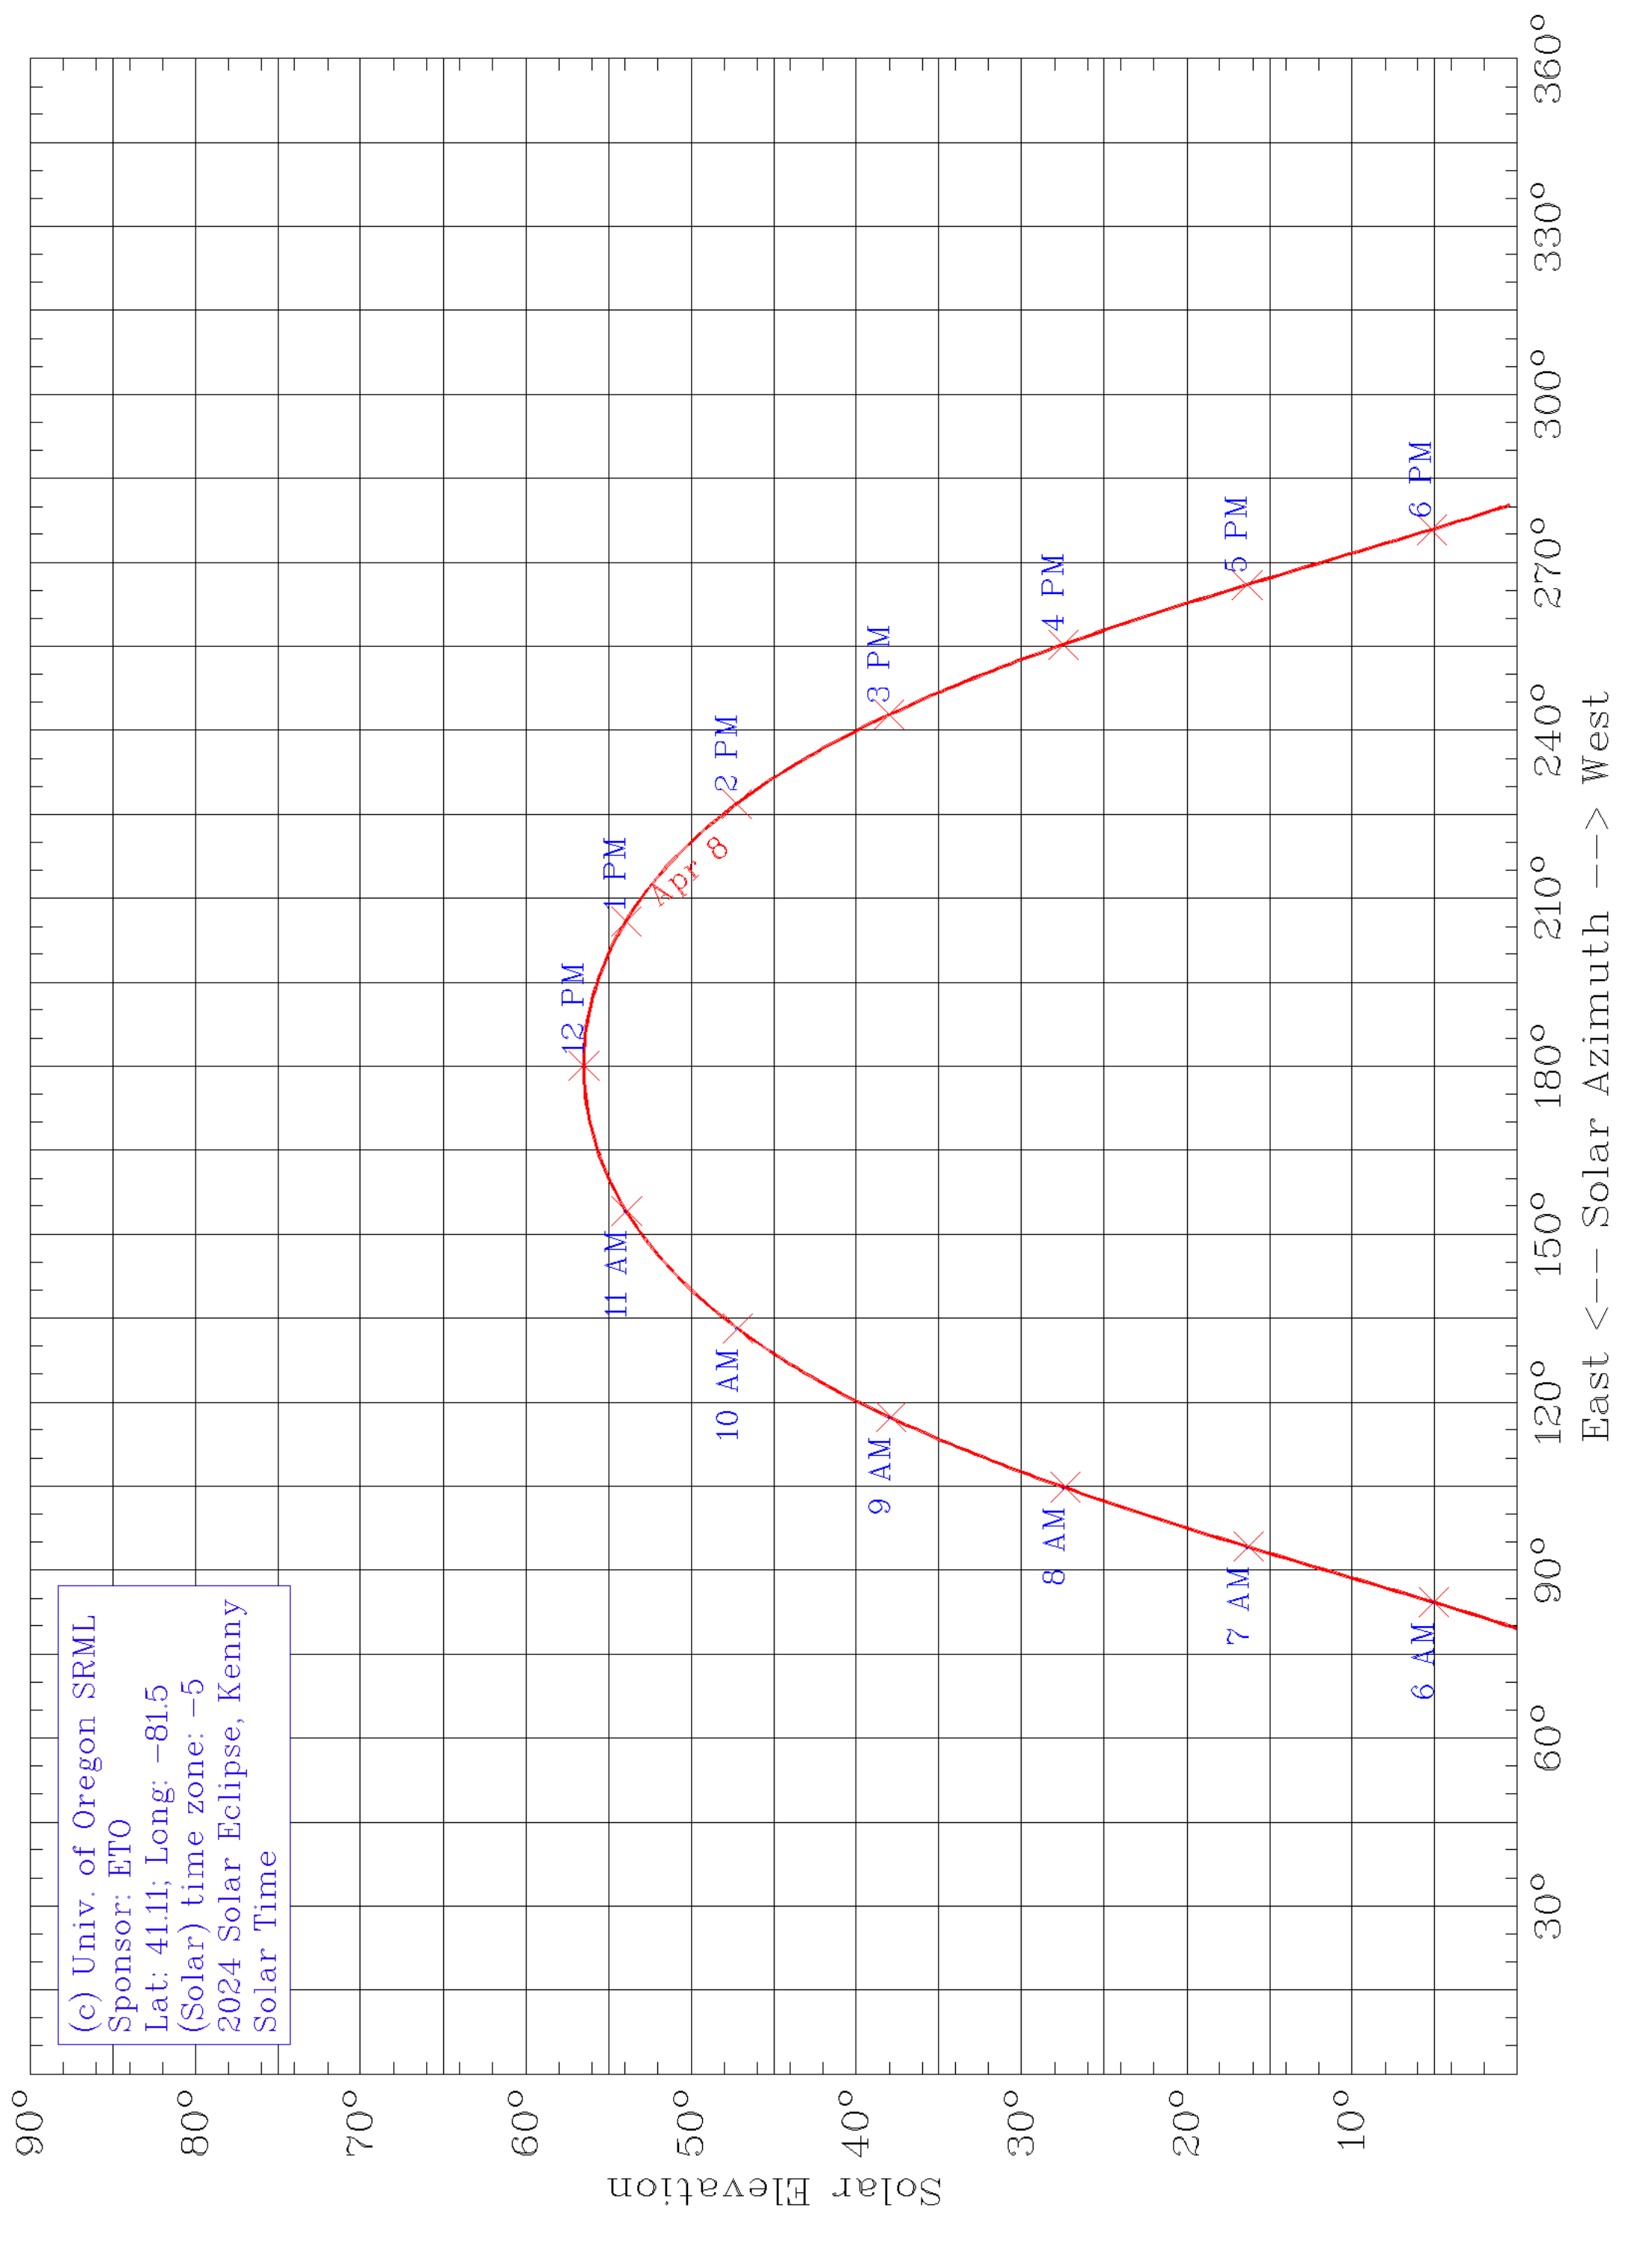

(c) Univ. of Oregon SRML  
Sponsor: ETO  
Lat: 41.11; Long: -81.5  
(Solar) time zone: -5  
2024 Solar Eclipse, Kenny  
Solar Time

East <--- Solar Azimuth ---> West