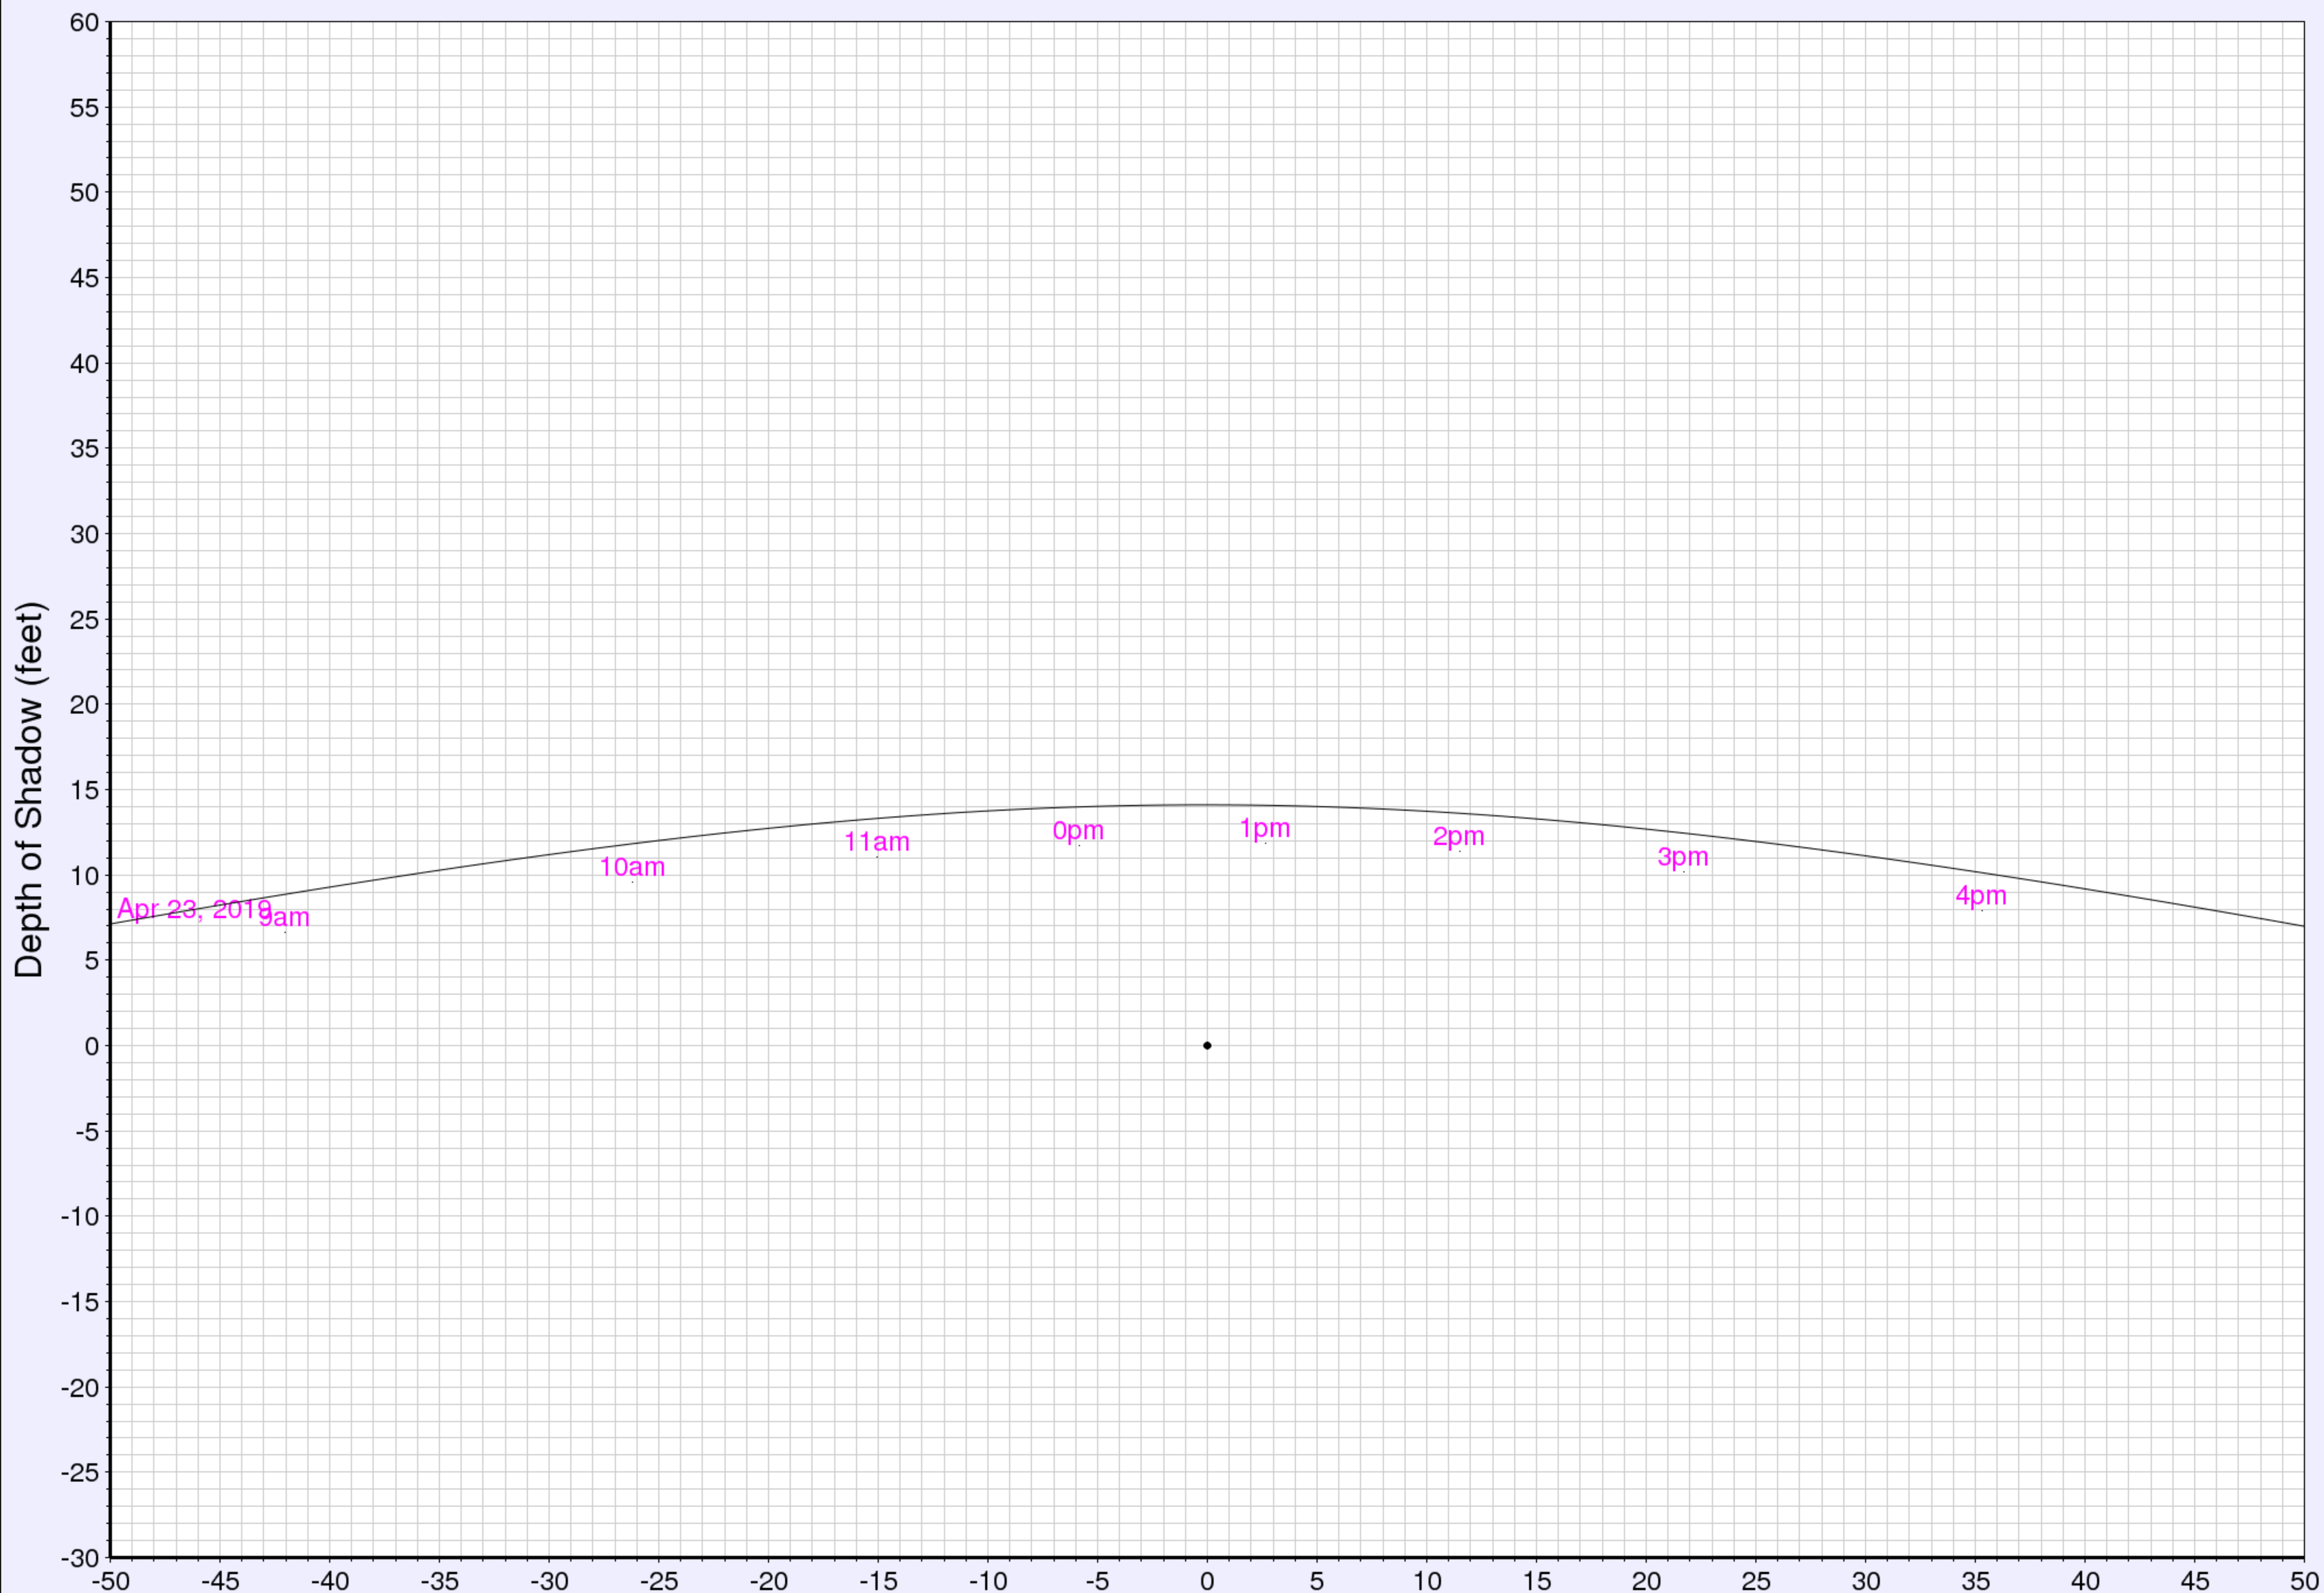

Extent of shadow for a 30.0 ft pole

(c) UO Solar Radiation Monitoring Lab
Sponsor: BPA
PONTA DELGADA HARBOR
HUDSON V PCL

West <-- Horizontal Distance (feet) --> East

Latitude: 37.74
Longitude: -25.67
Time zone: UTC-1
Hour lines indicate local standard time.