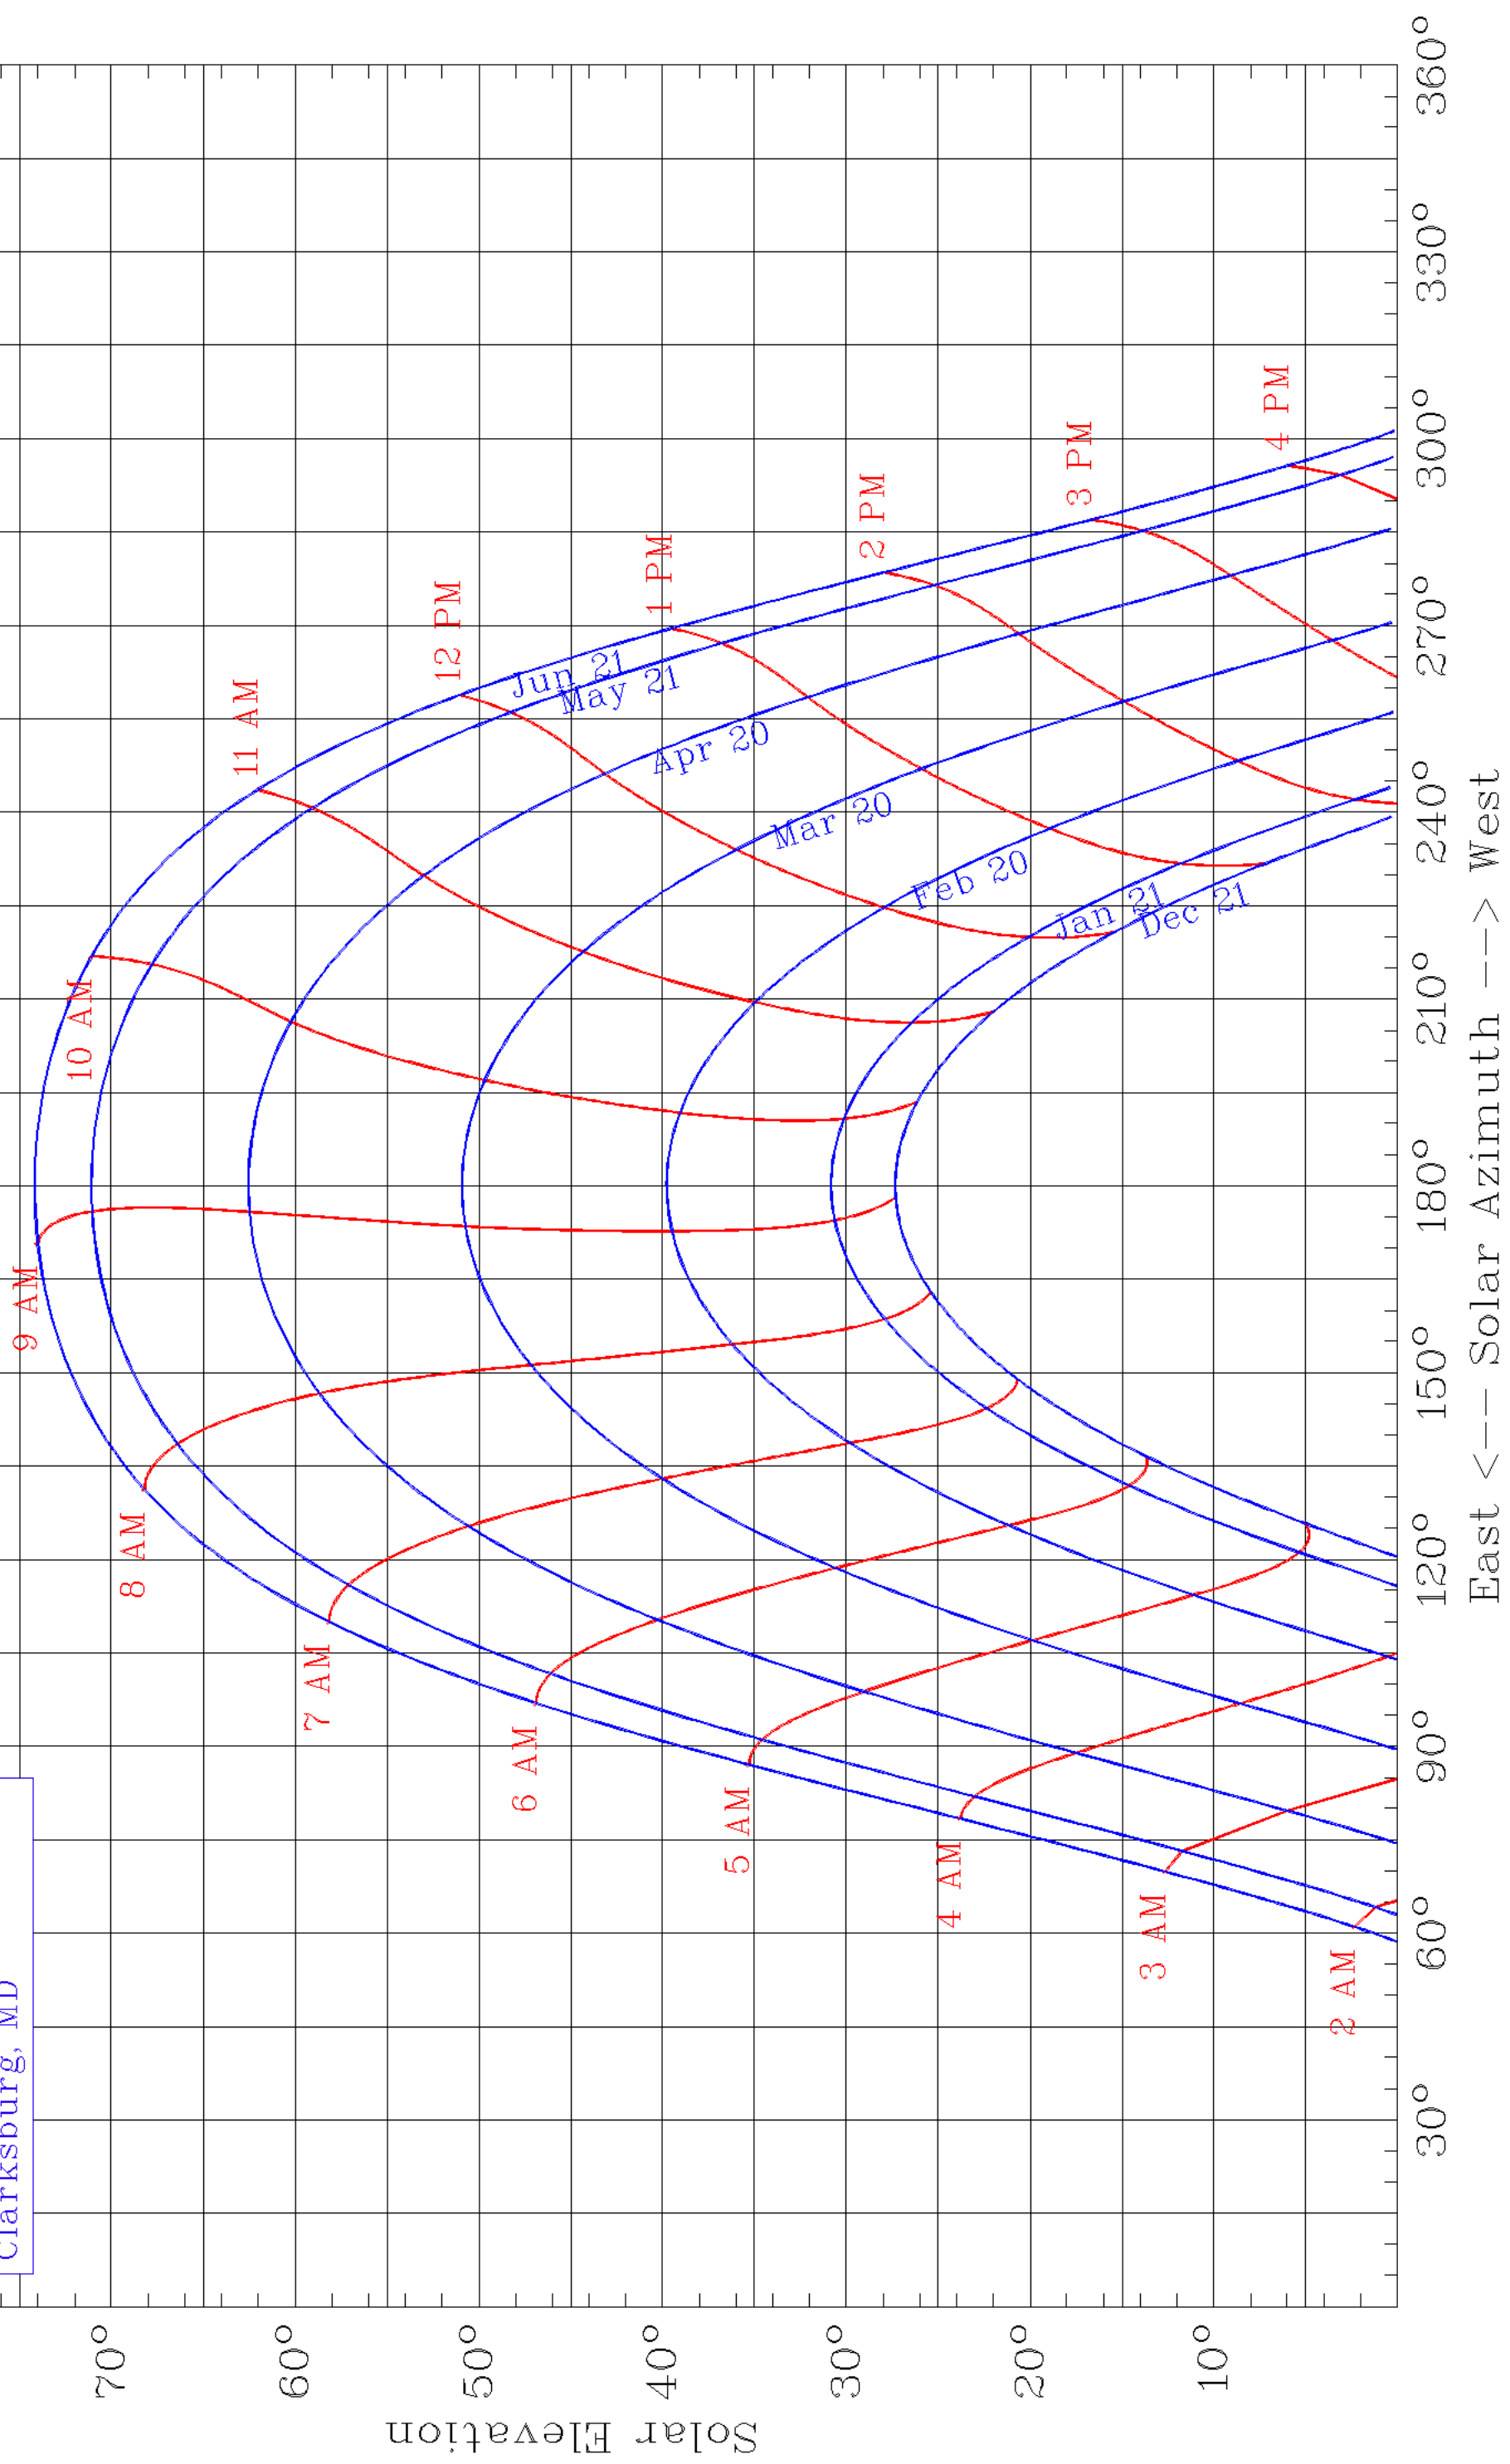

(c) Univ. of Oregon SRML  
Sponsor: ETO  
Lat: 39.26; Long: -77.27  
(Standard) time zone: -8  
Sun Chart for  
Clarksburg, MD

East <--- Solar Azimuth ---> West