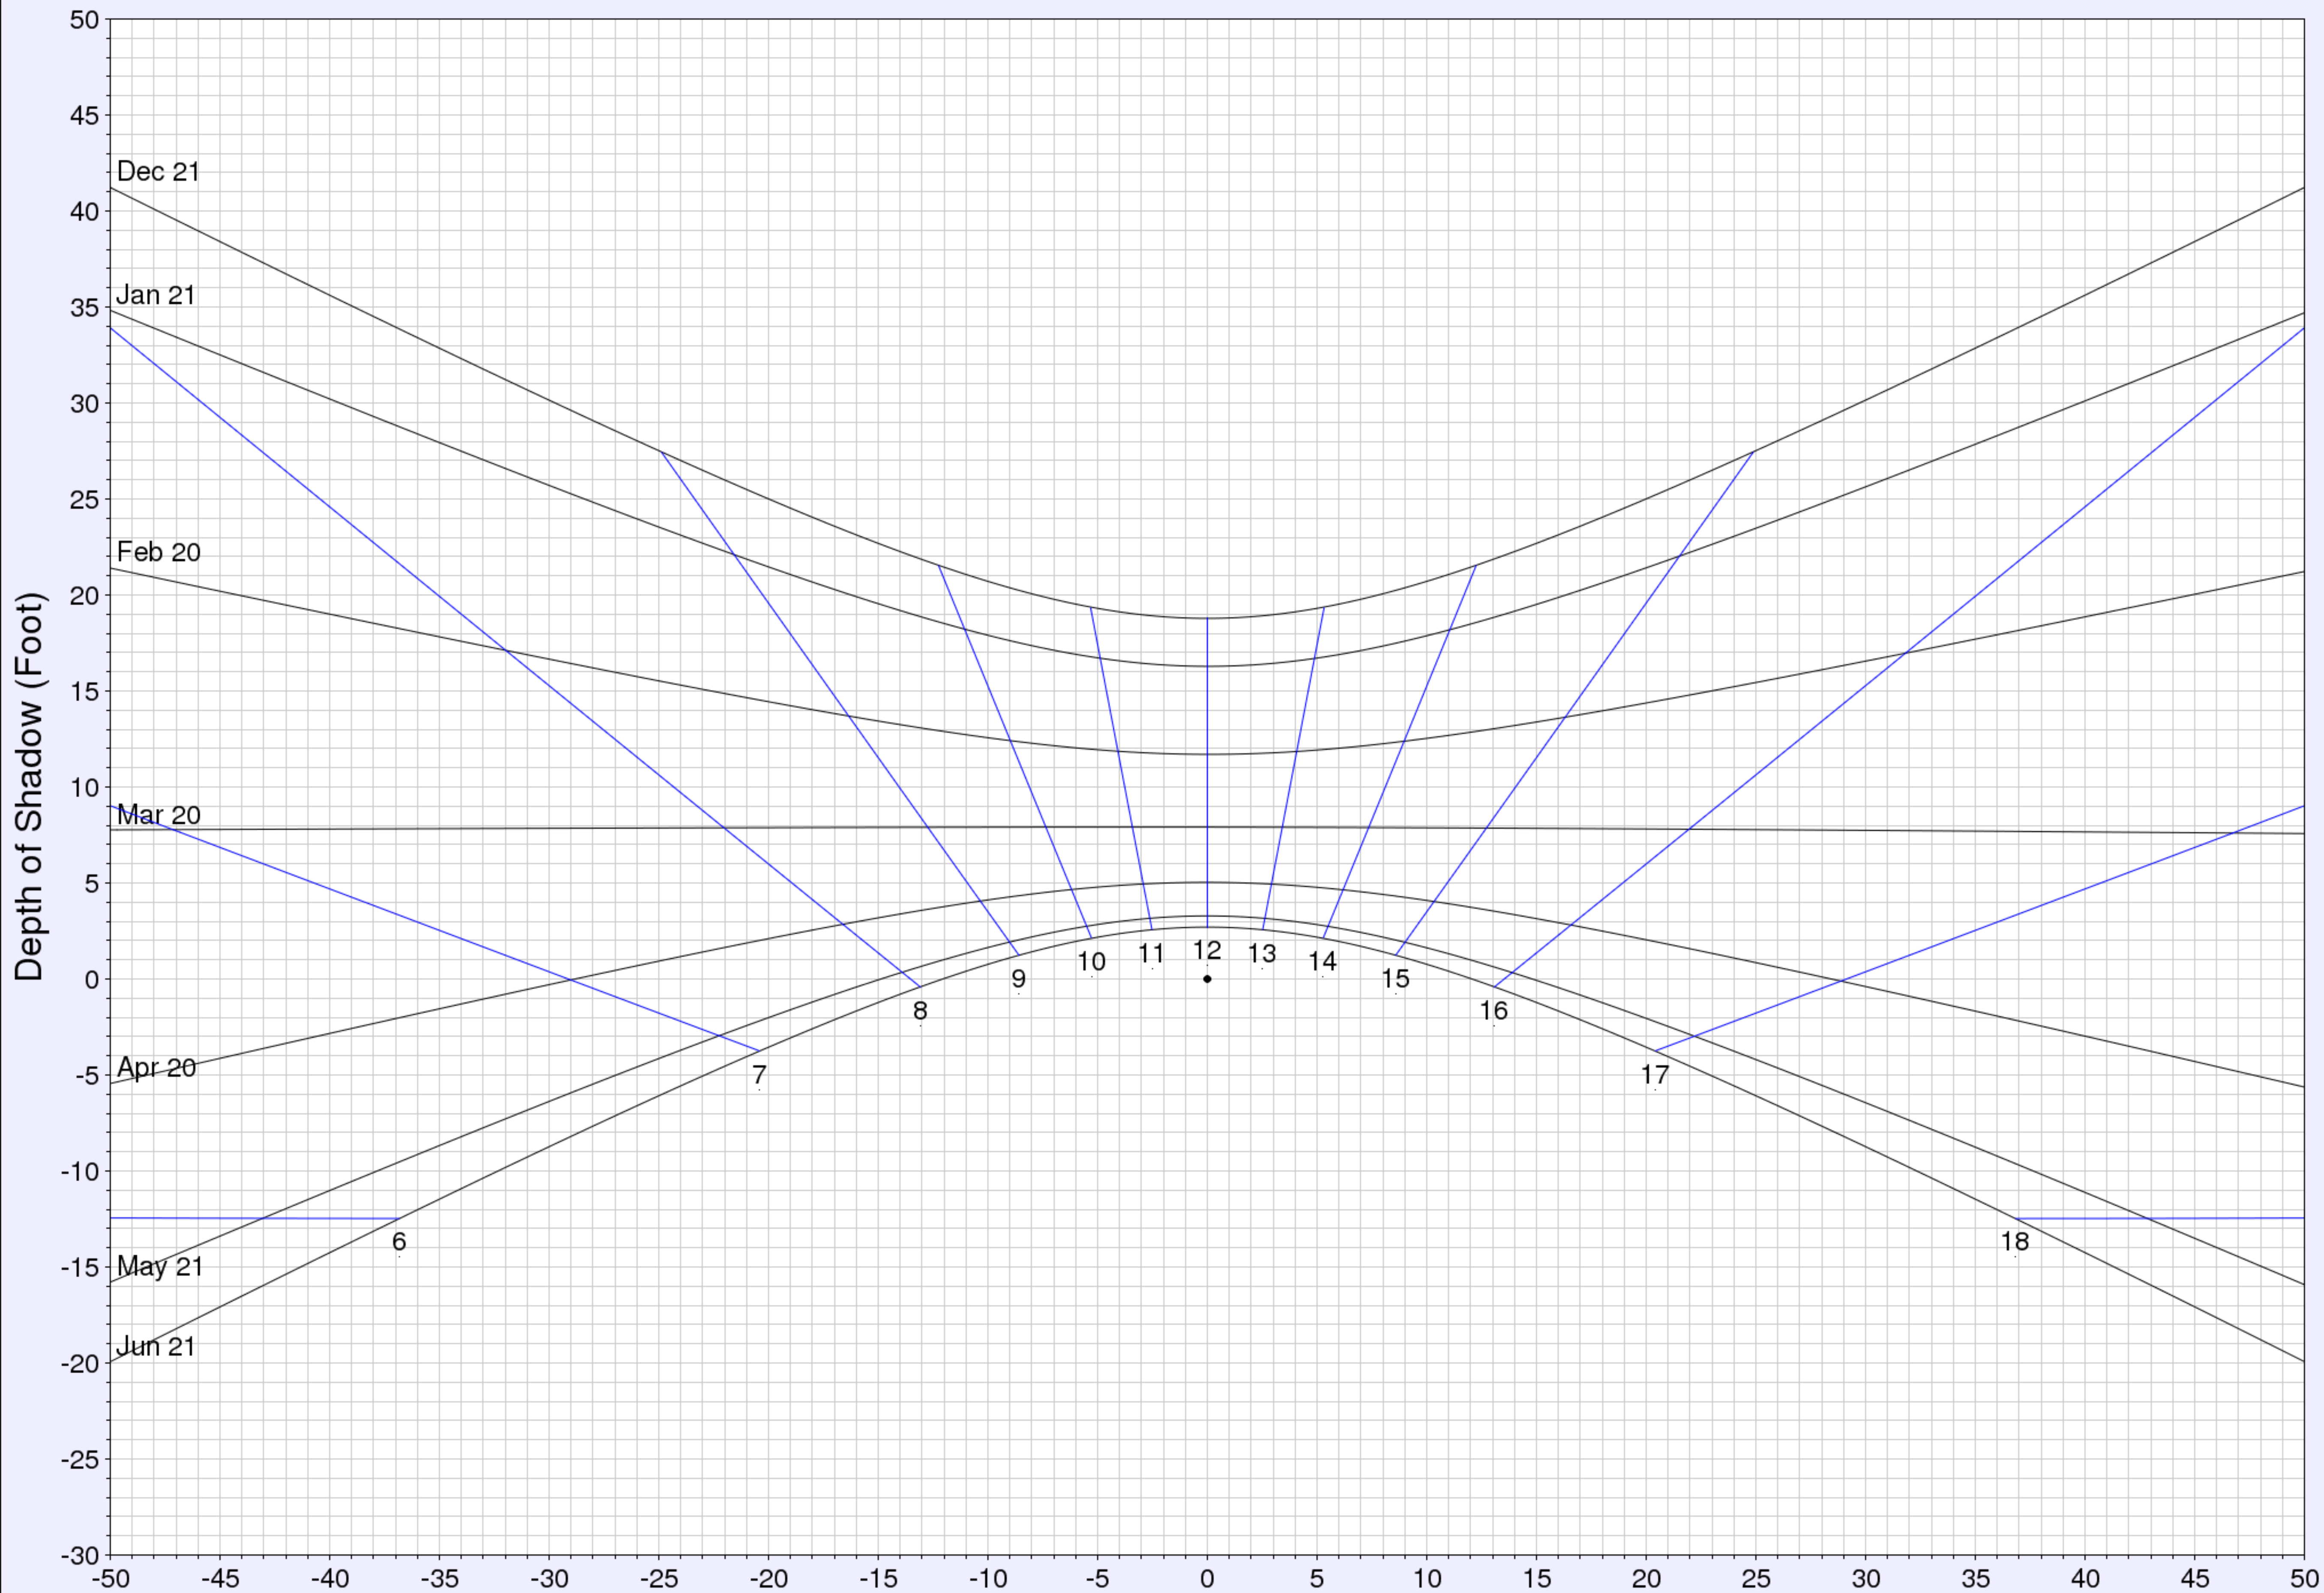

Extent of shadow for a 10.0 Foot pole

(c) UO Solar Radiation Monitoring Lab
Sponsor: ETO

West <-- Horizontal Distance (Foot) --> East

Latitude: 38.56
Longitude: -122.37
Time zone: UTC-8
Hour lines indicate local solar time.