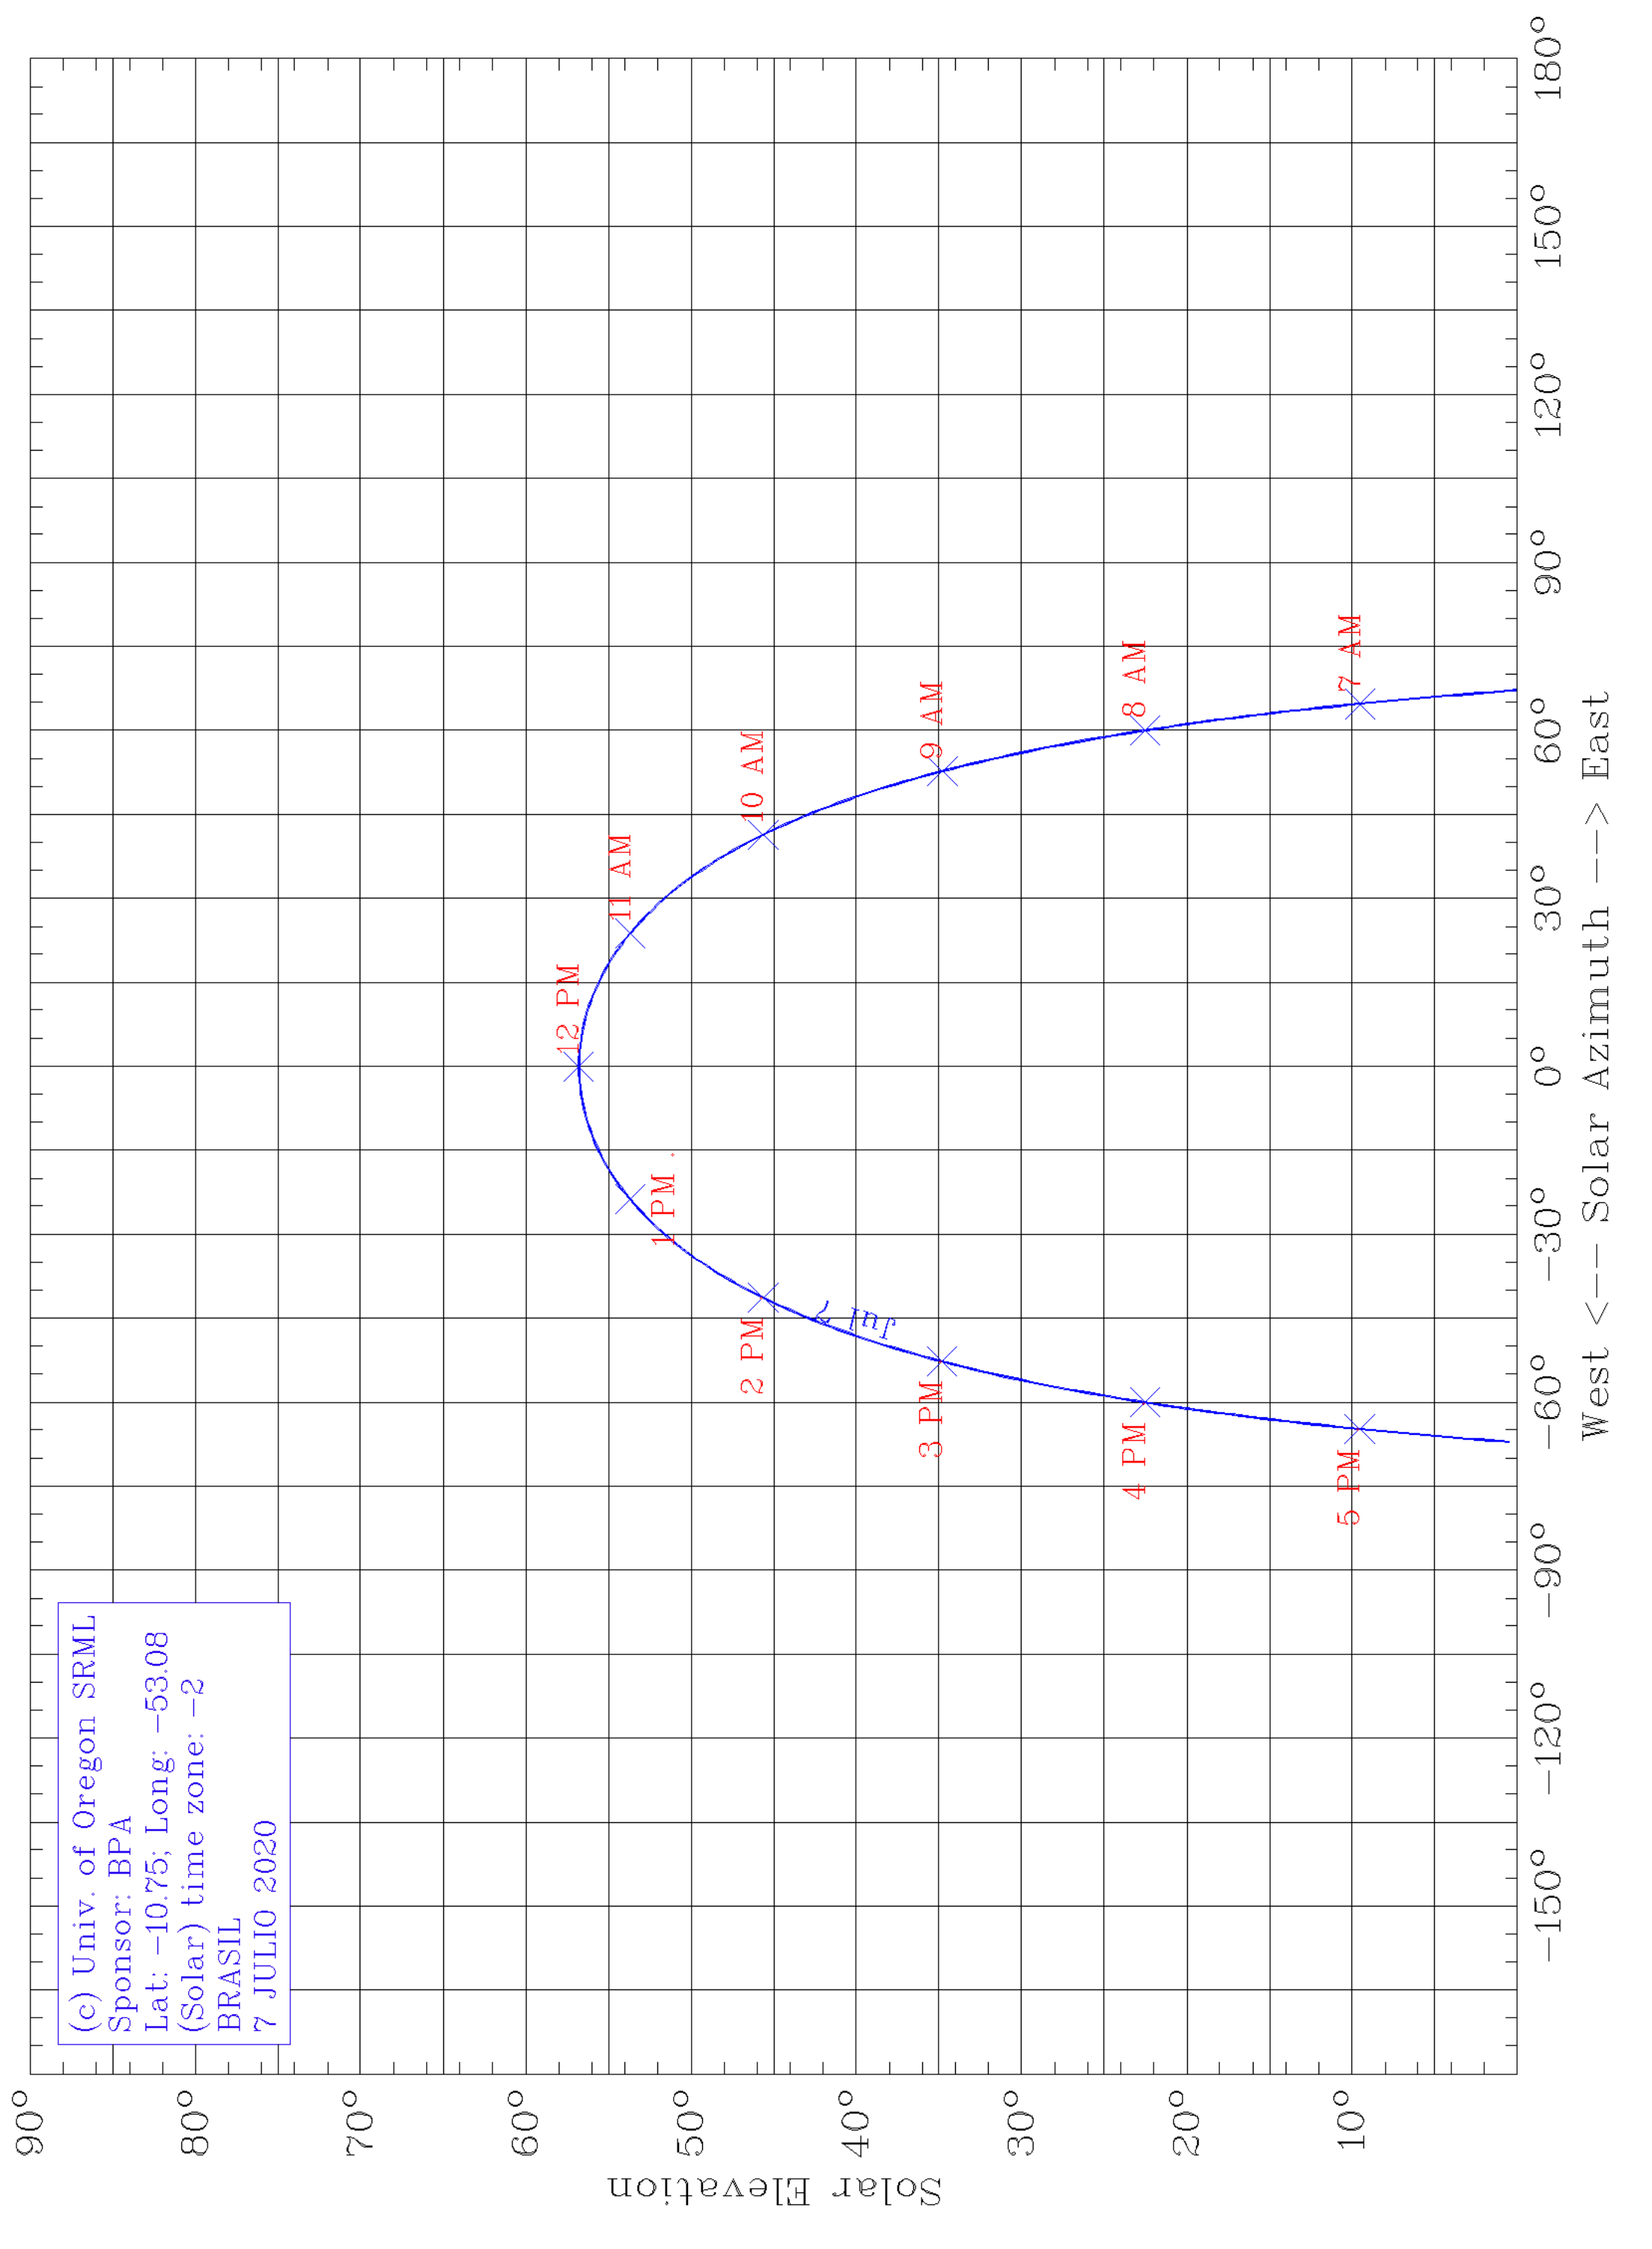

(c) Univ. of Oregon SRML
Sponsor: BPA
Lat: -10.75; Long: -53.08
(Solar) time zone: -2
BRASIL
7 JULIO 2020

West <--- Solar Azimuth ---> East