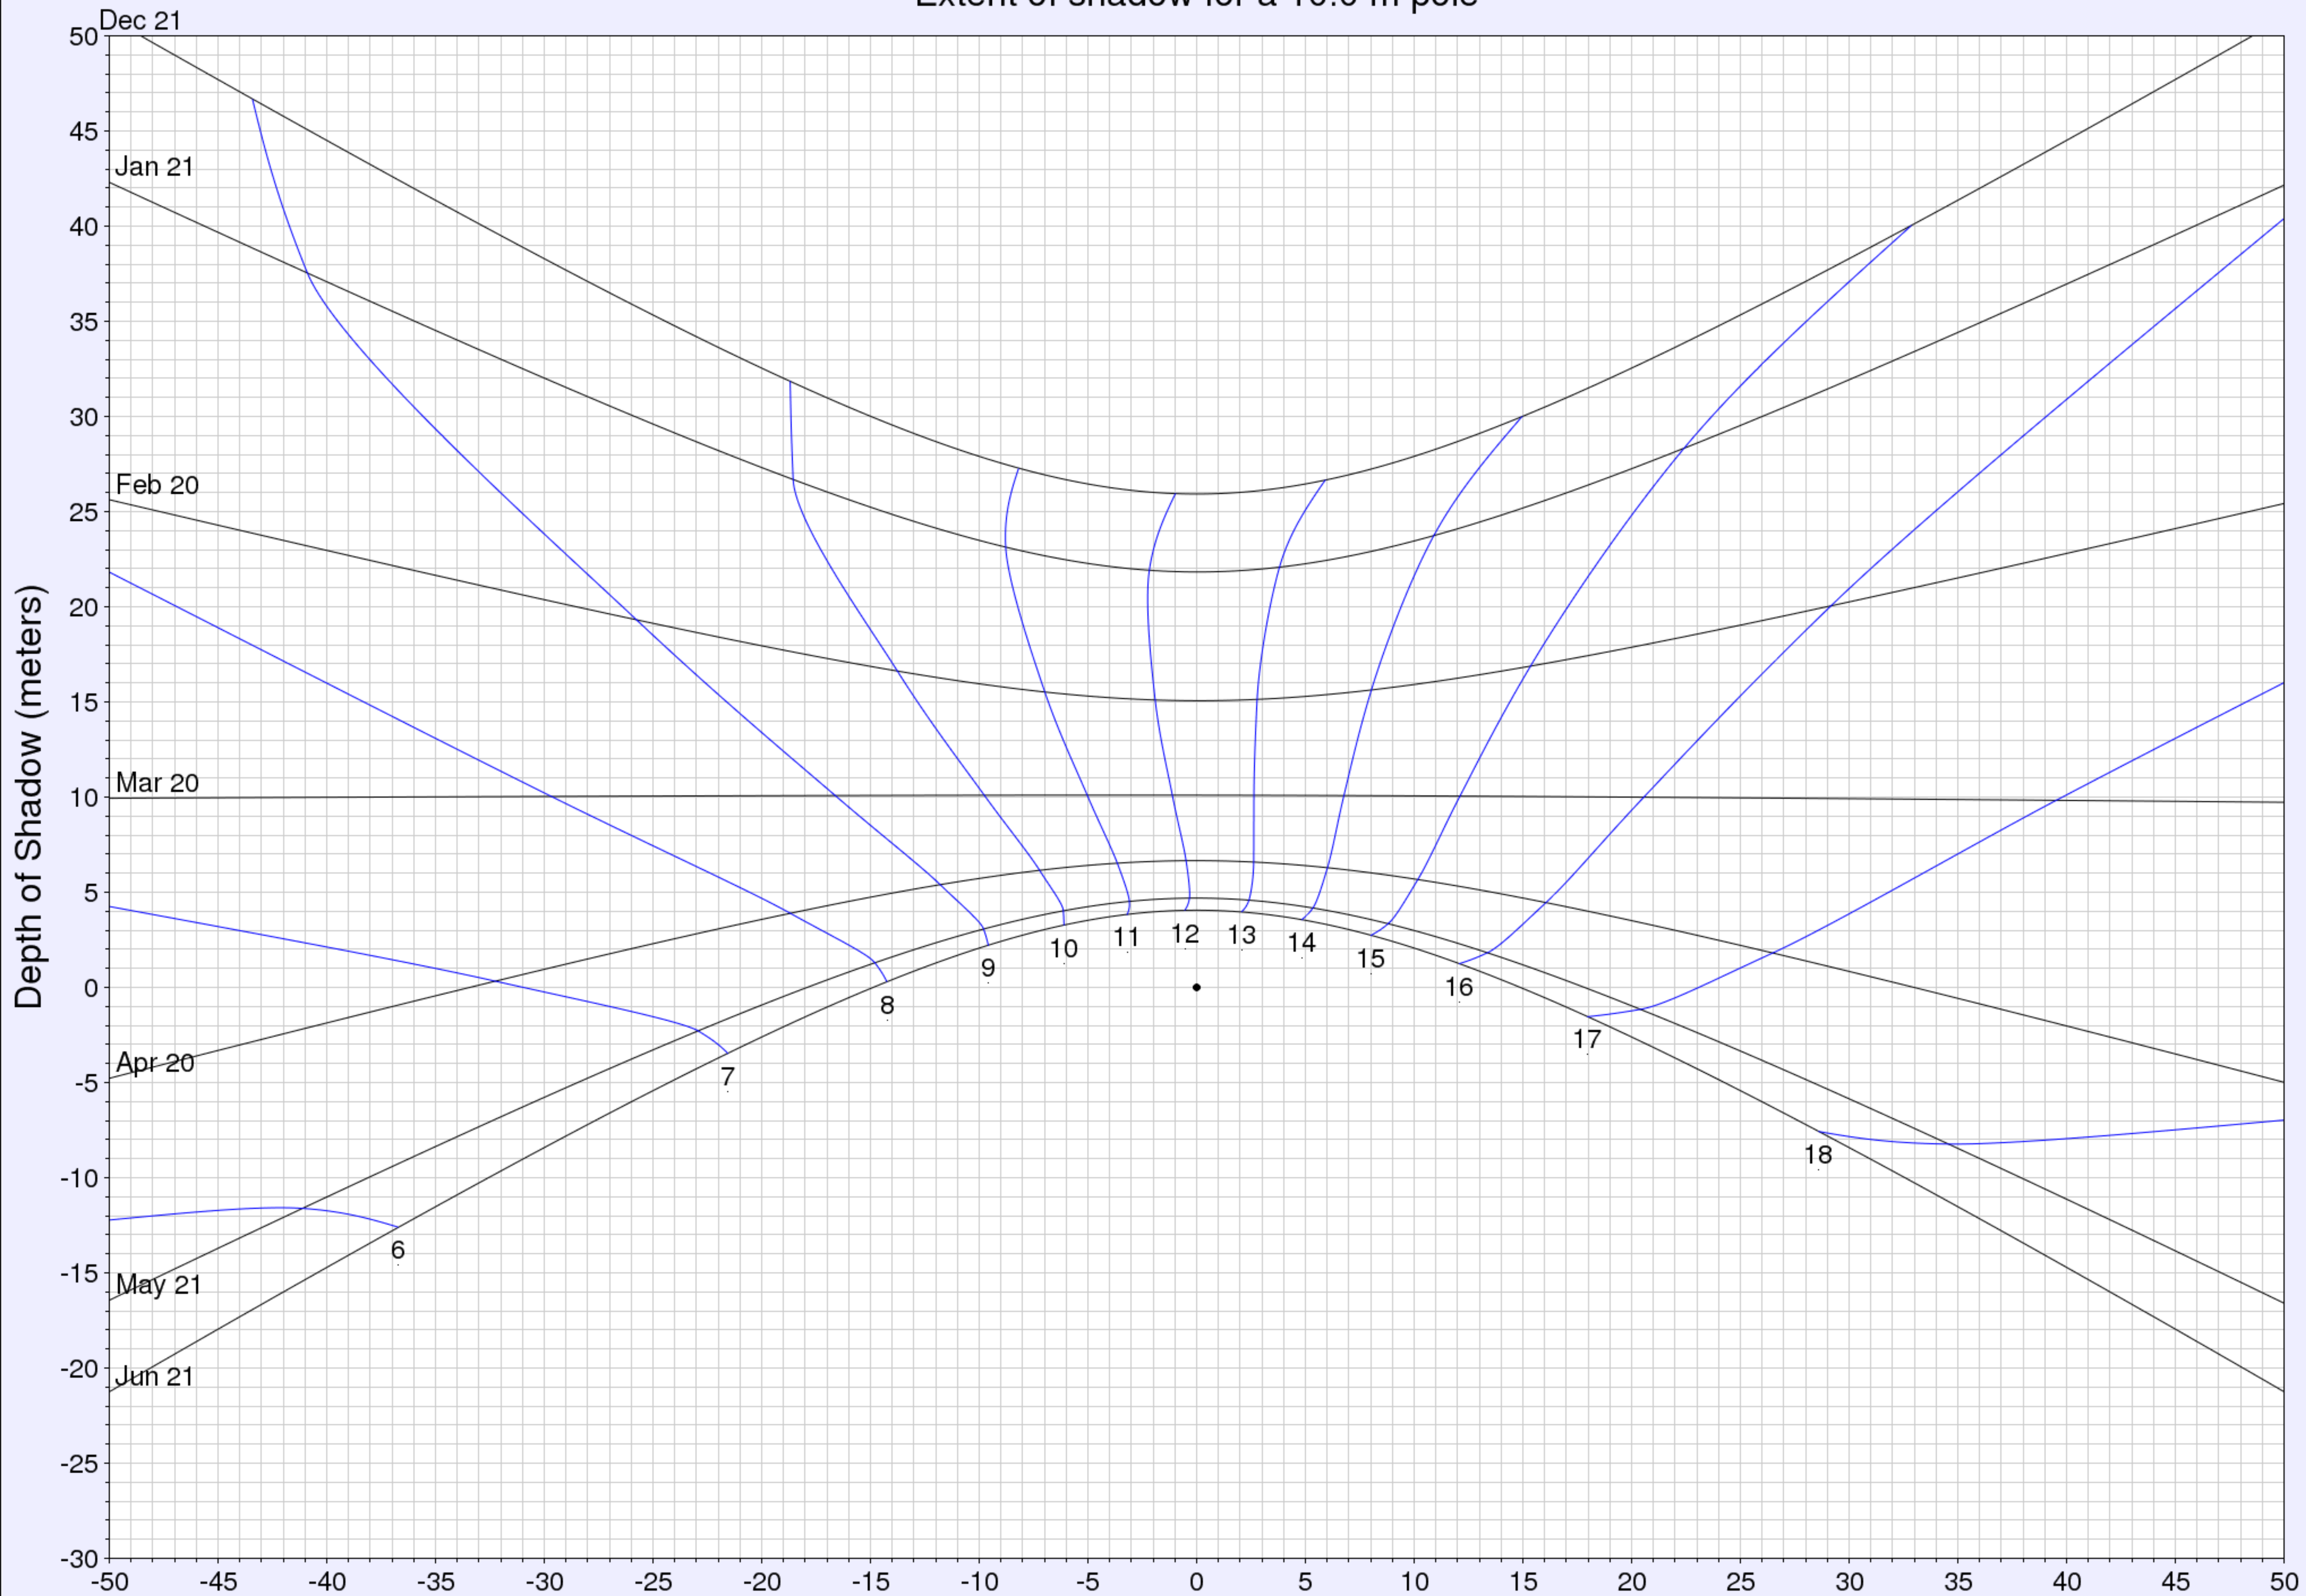

# Extent of shadow for a 10.0 m pole

(c) UO Solar Radiation Monitoring Lab  
Sponsor: ETO  
solardat.uoregon...Sundial

West <-- Horizontal Distance (meters) --> East

Latitude: 45.51  
Longitude: -122.68  
Time zone: UTC-8  
Hour lines indicate local standard time.