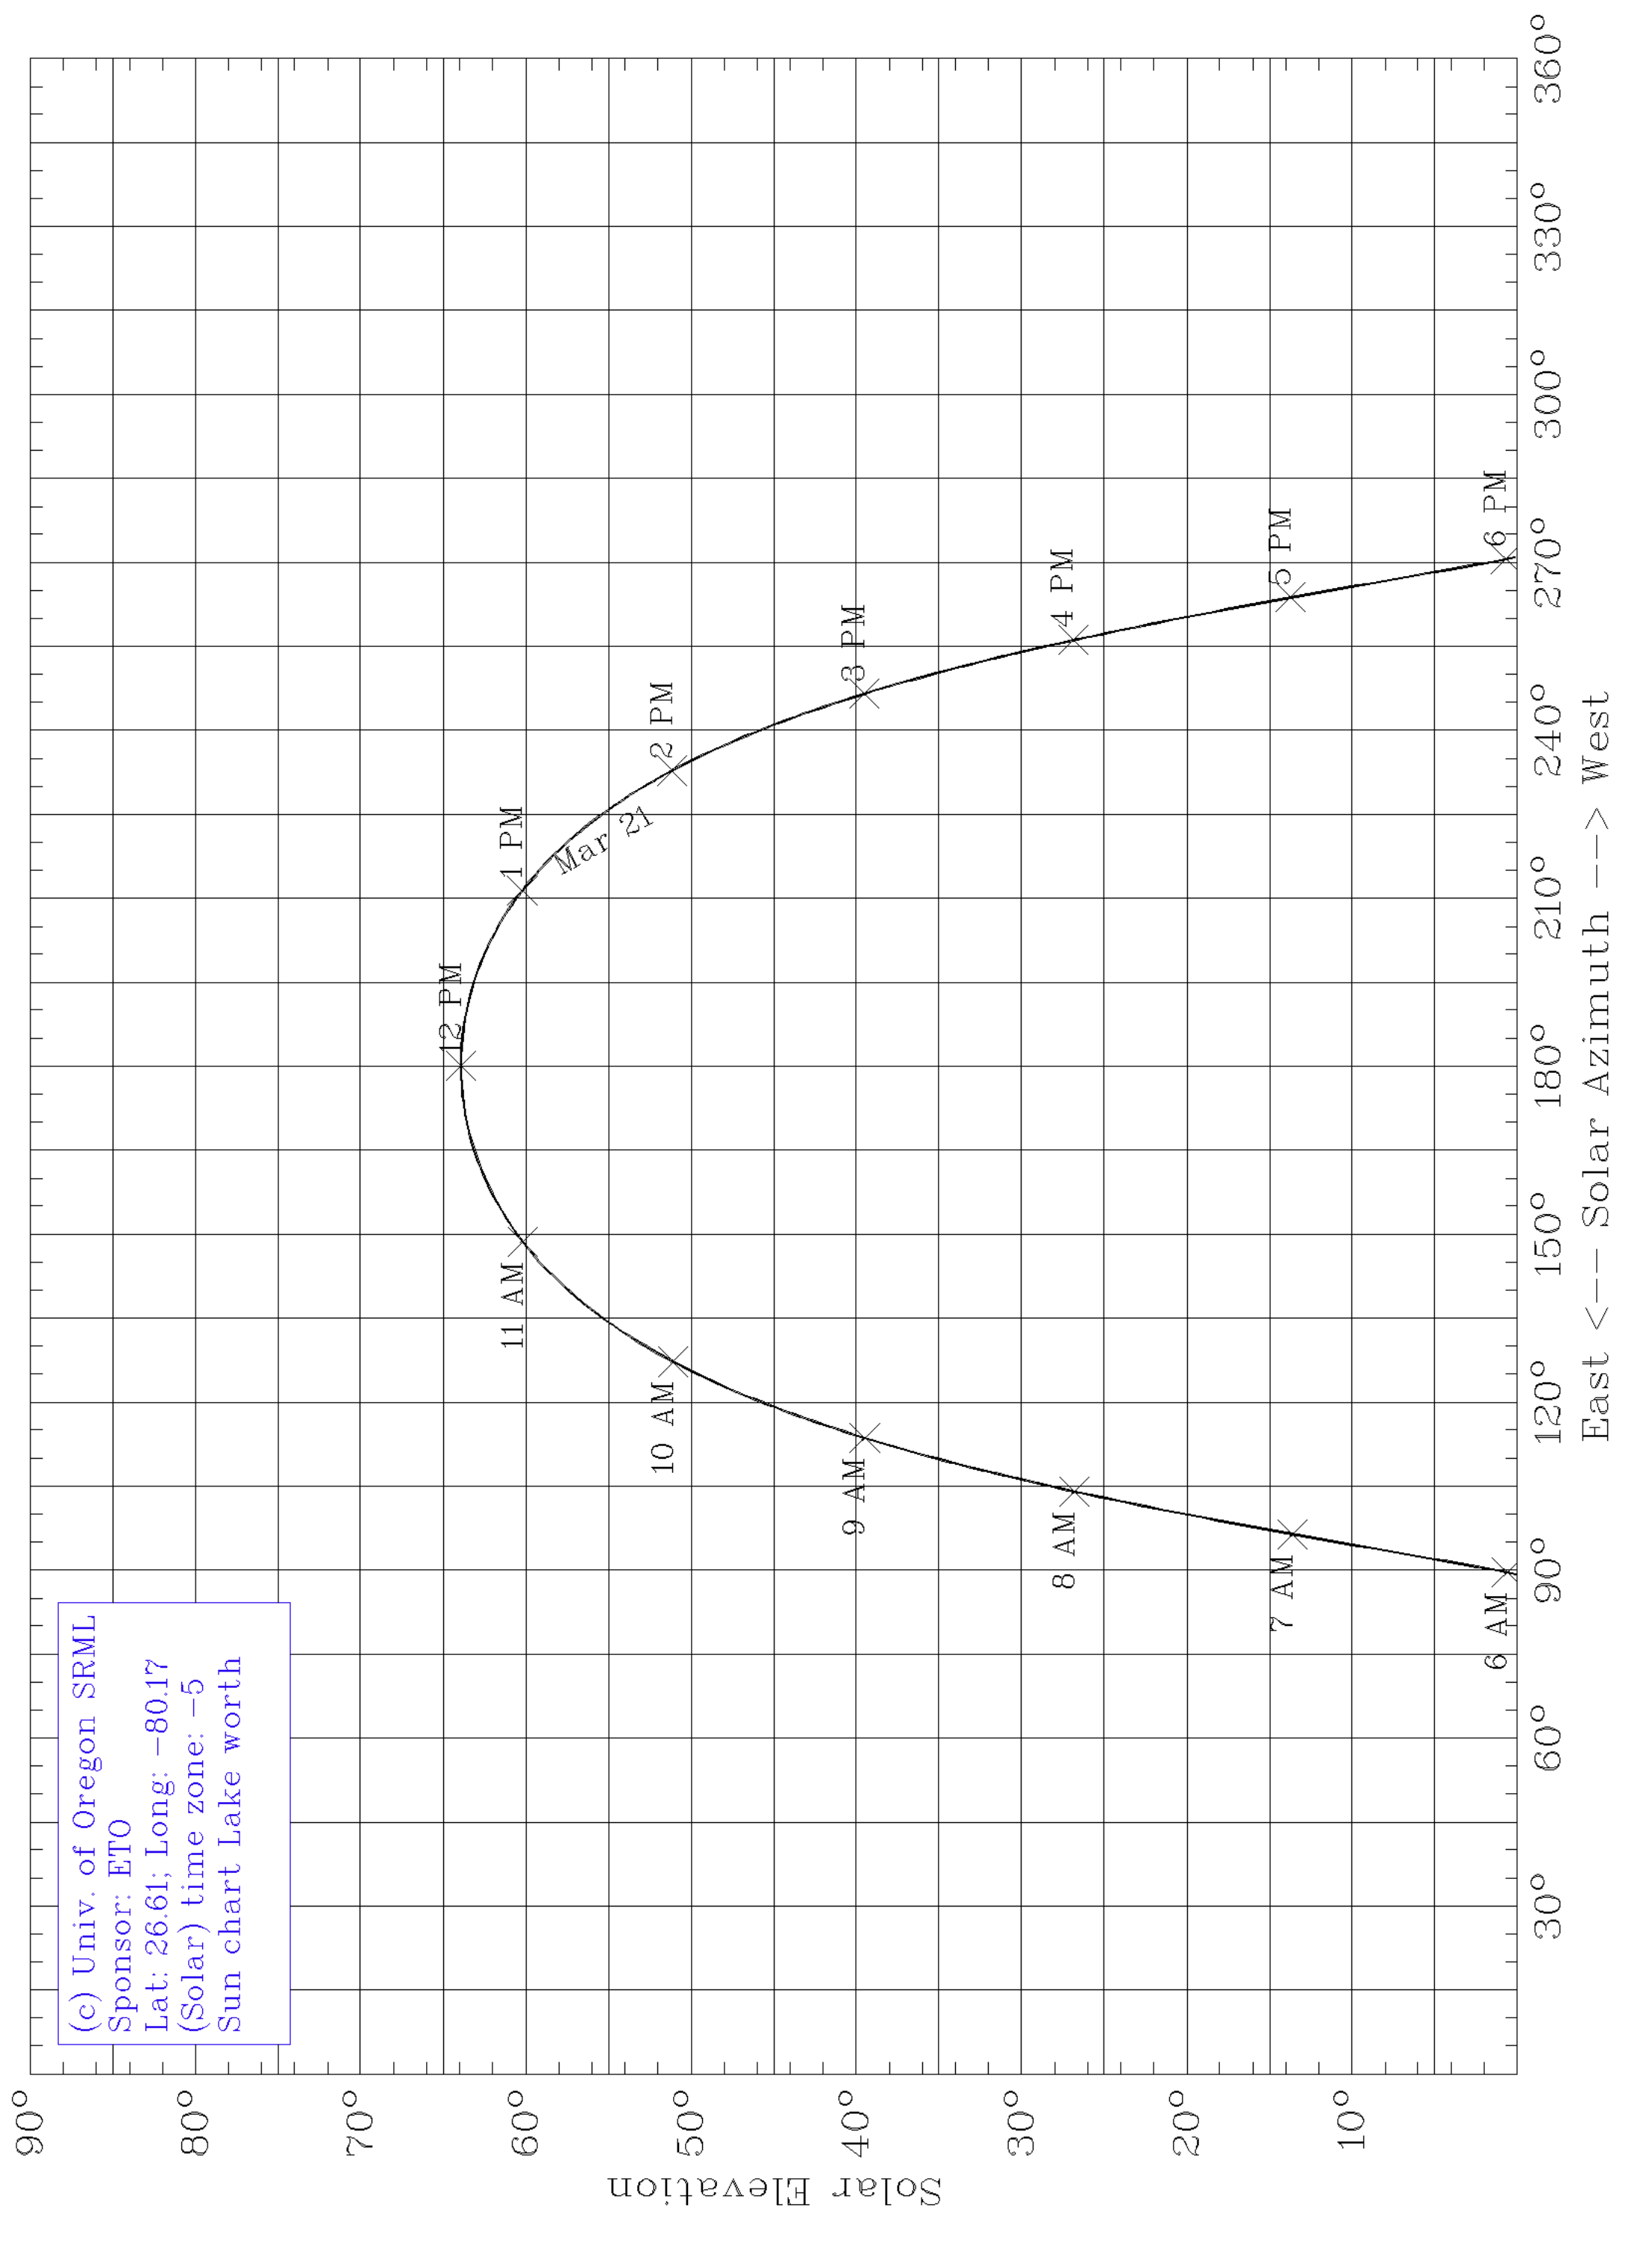

(c) Univ. of Oregon SRML  
Sponsor: ETO  
Lat: 26.61; Long: -80.17  
(Solar) time zone: -5  
Sun chart Lake worth

East <--- Solar Azimuth ---> West