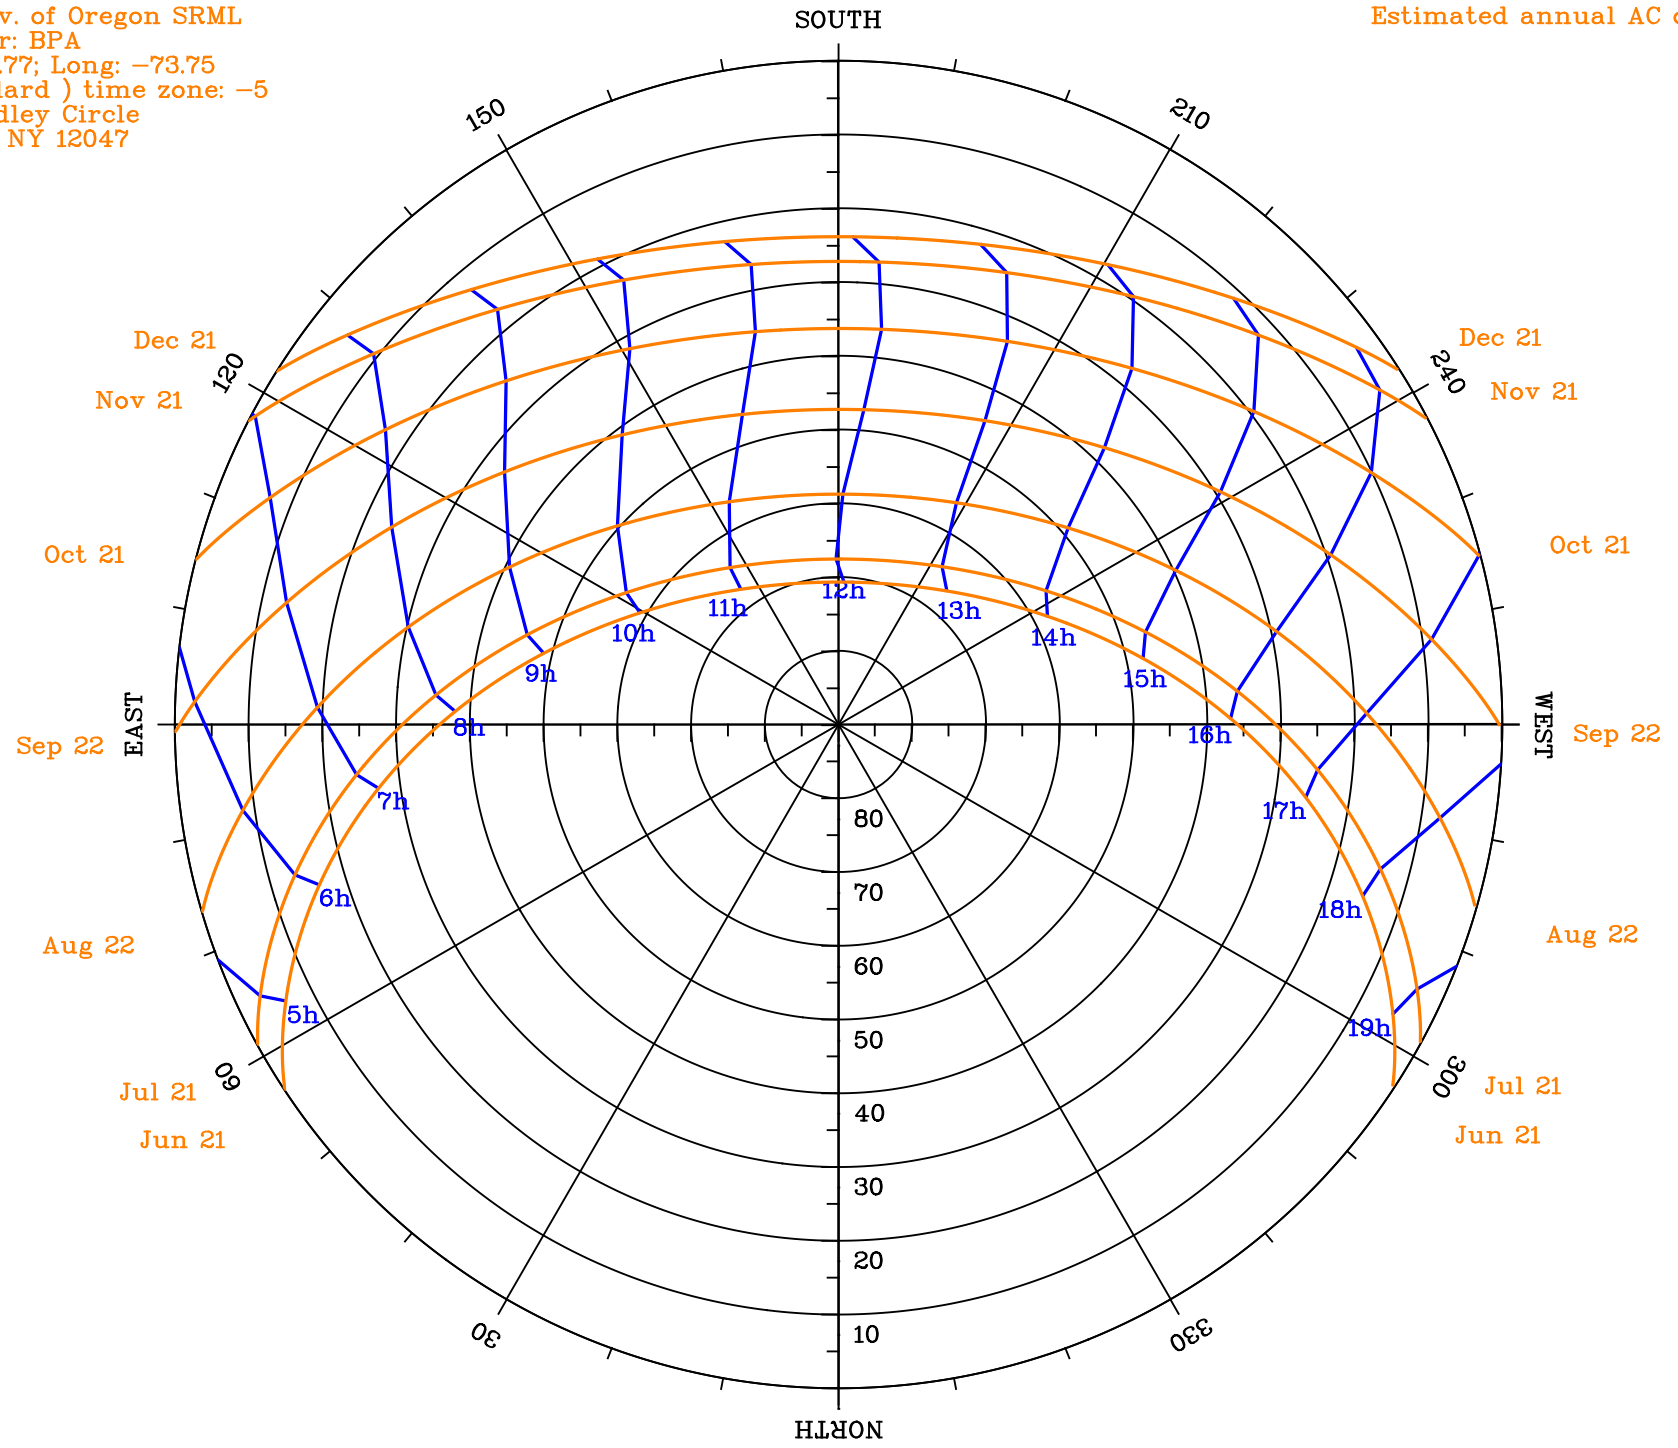

(c) Univ. of Oregon SRML  
Sponsor: BPA  
Lat: 42.77; Long: -73.75  
( Standard ) time zone: -5  
31 Wardley Circle  
Cohoes NY 12047

Estimated annual AC output:

NORTH

EAST

WEST