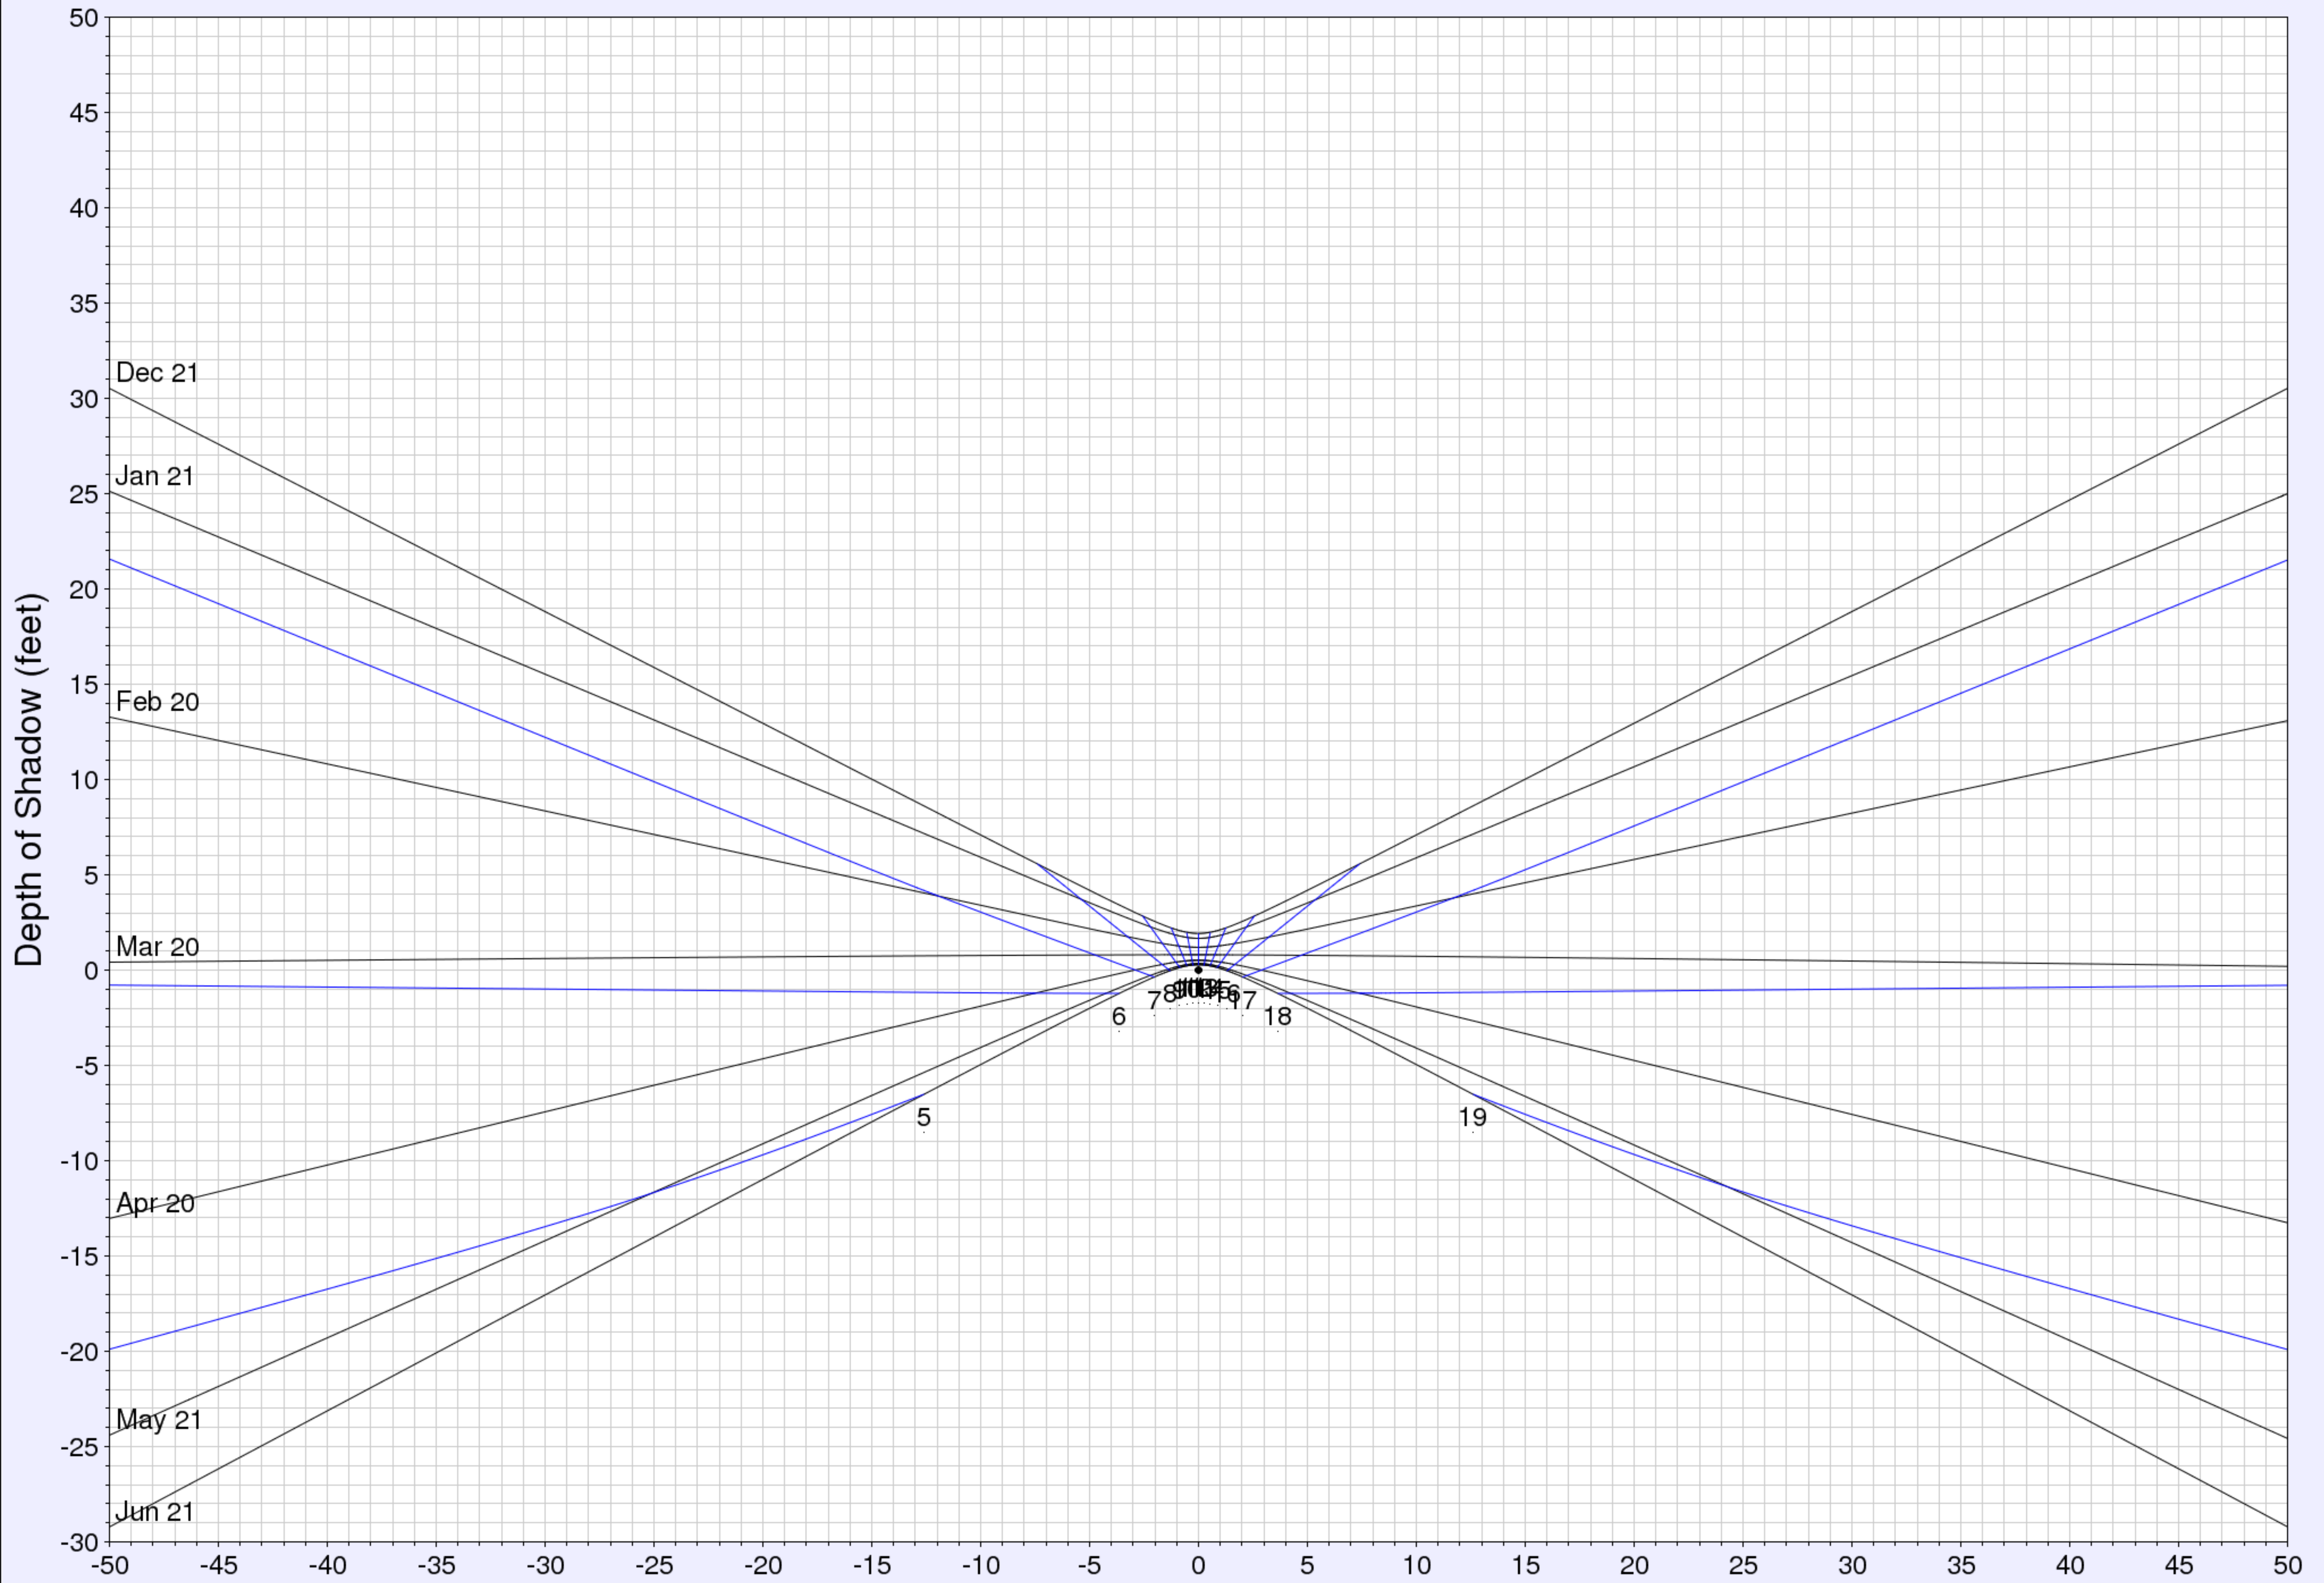

# Extent of shadow for a 1 ft pole

(c) UO Solar Radiation Monitoring Lab  
Sponsor: ETO

West <-- Horizontal Distance (feet) --> East

Latitude: 39.14  
Longitude: -121.52  
Time zone: UTC-8  
Hour lines indicate local solar time.