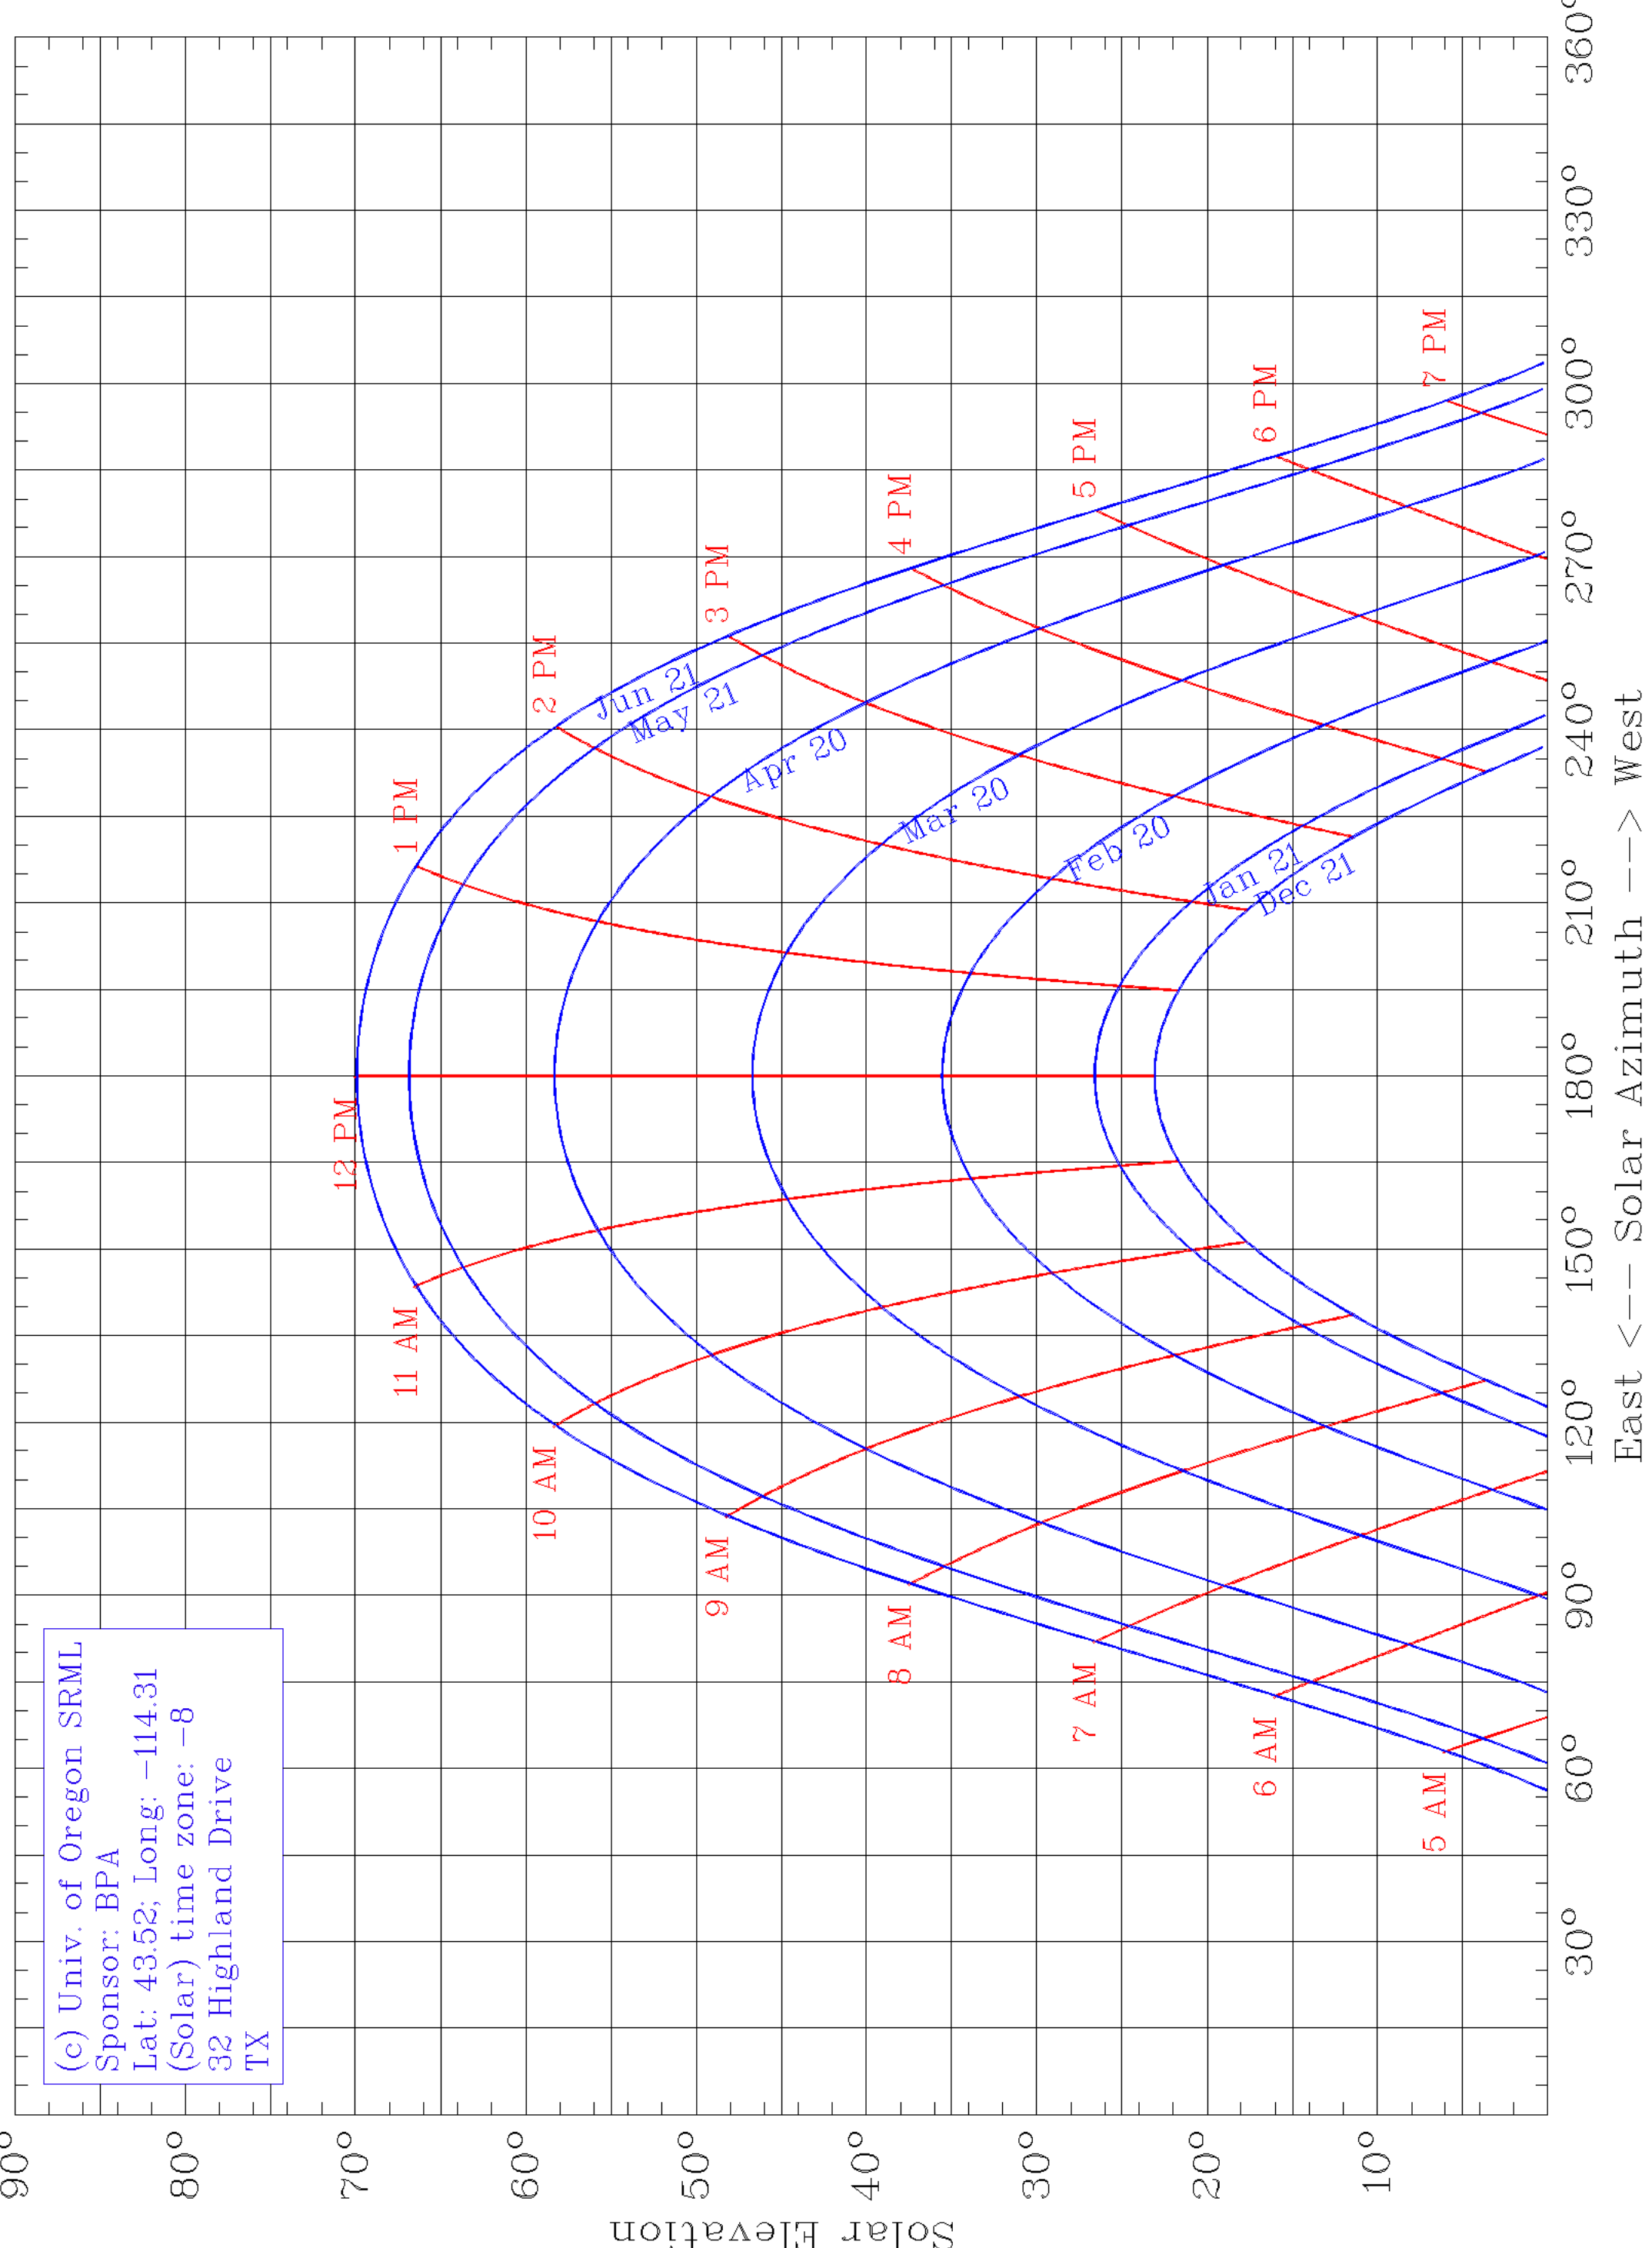

(c) Univ. of Oregon SRML
Sponsor: BPA
Lat: 43.52; Long: -114.31
(Solar) time zone: -8
32 Highland Drive
TX

East <--- Solar Azimuth ---> West