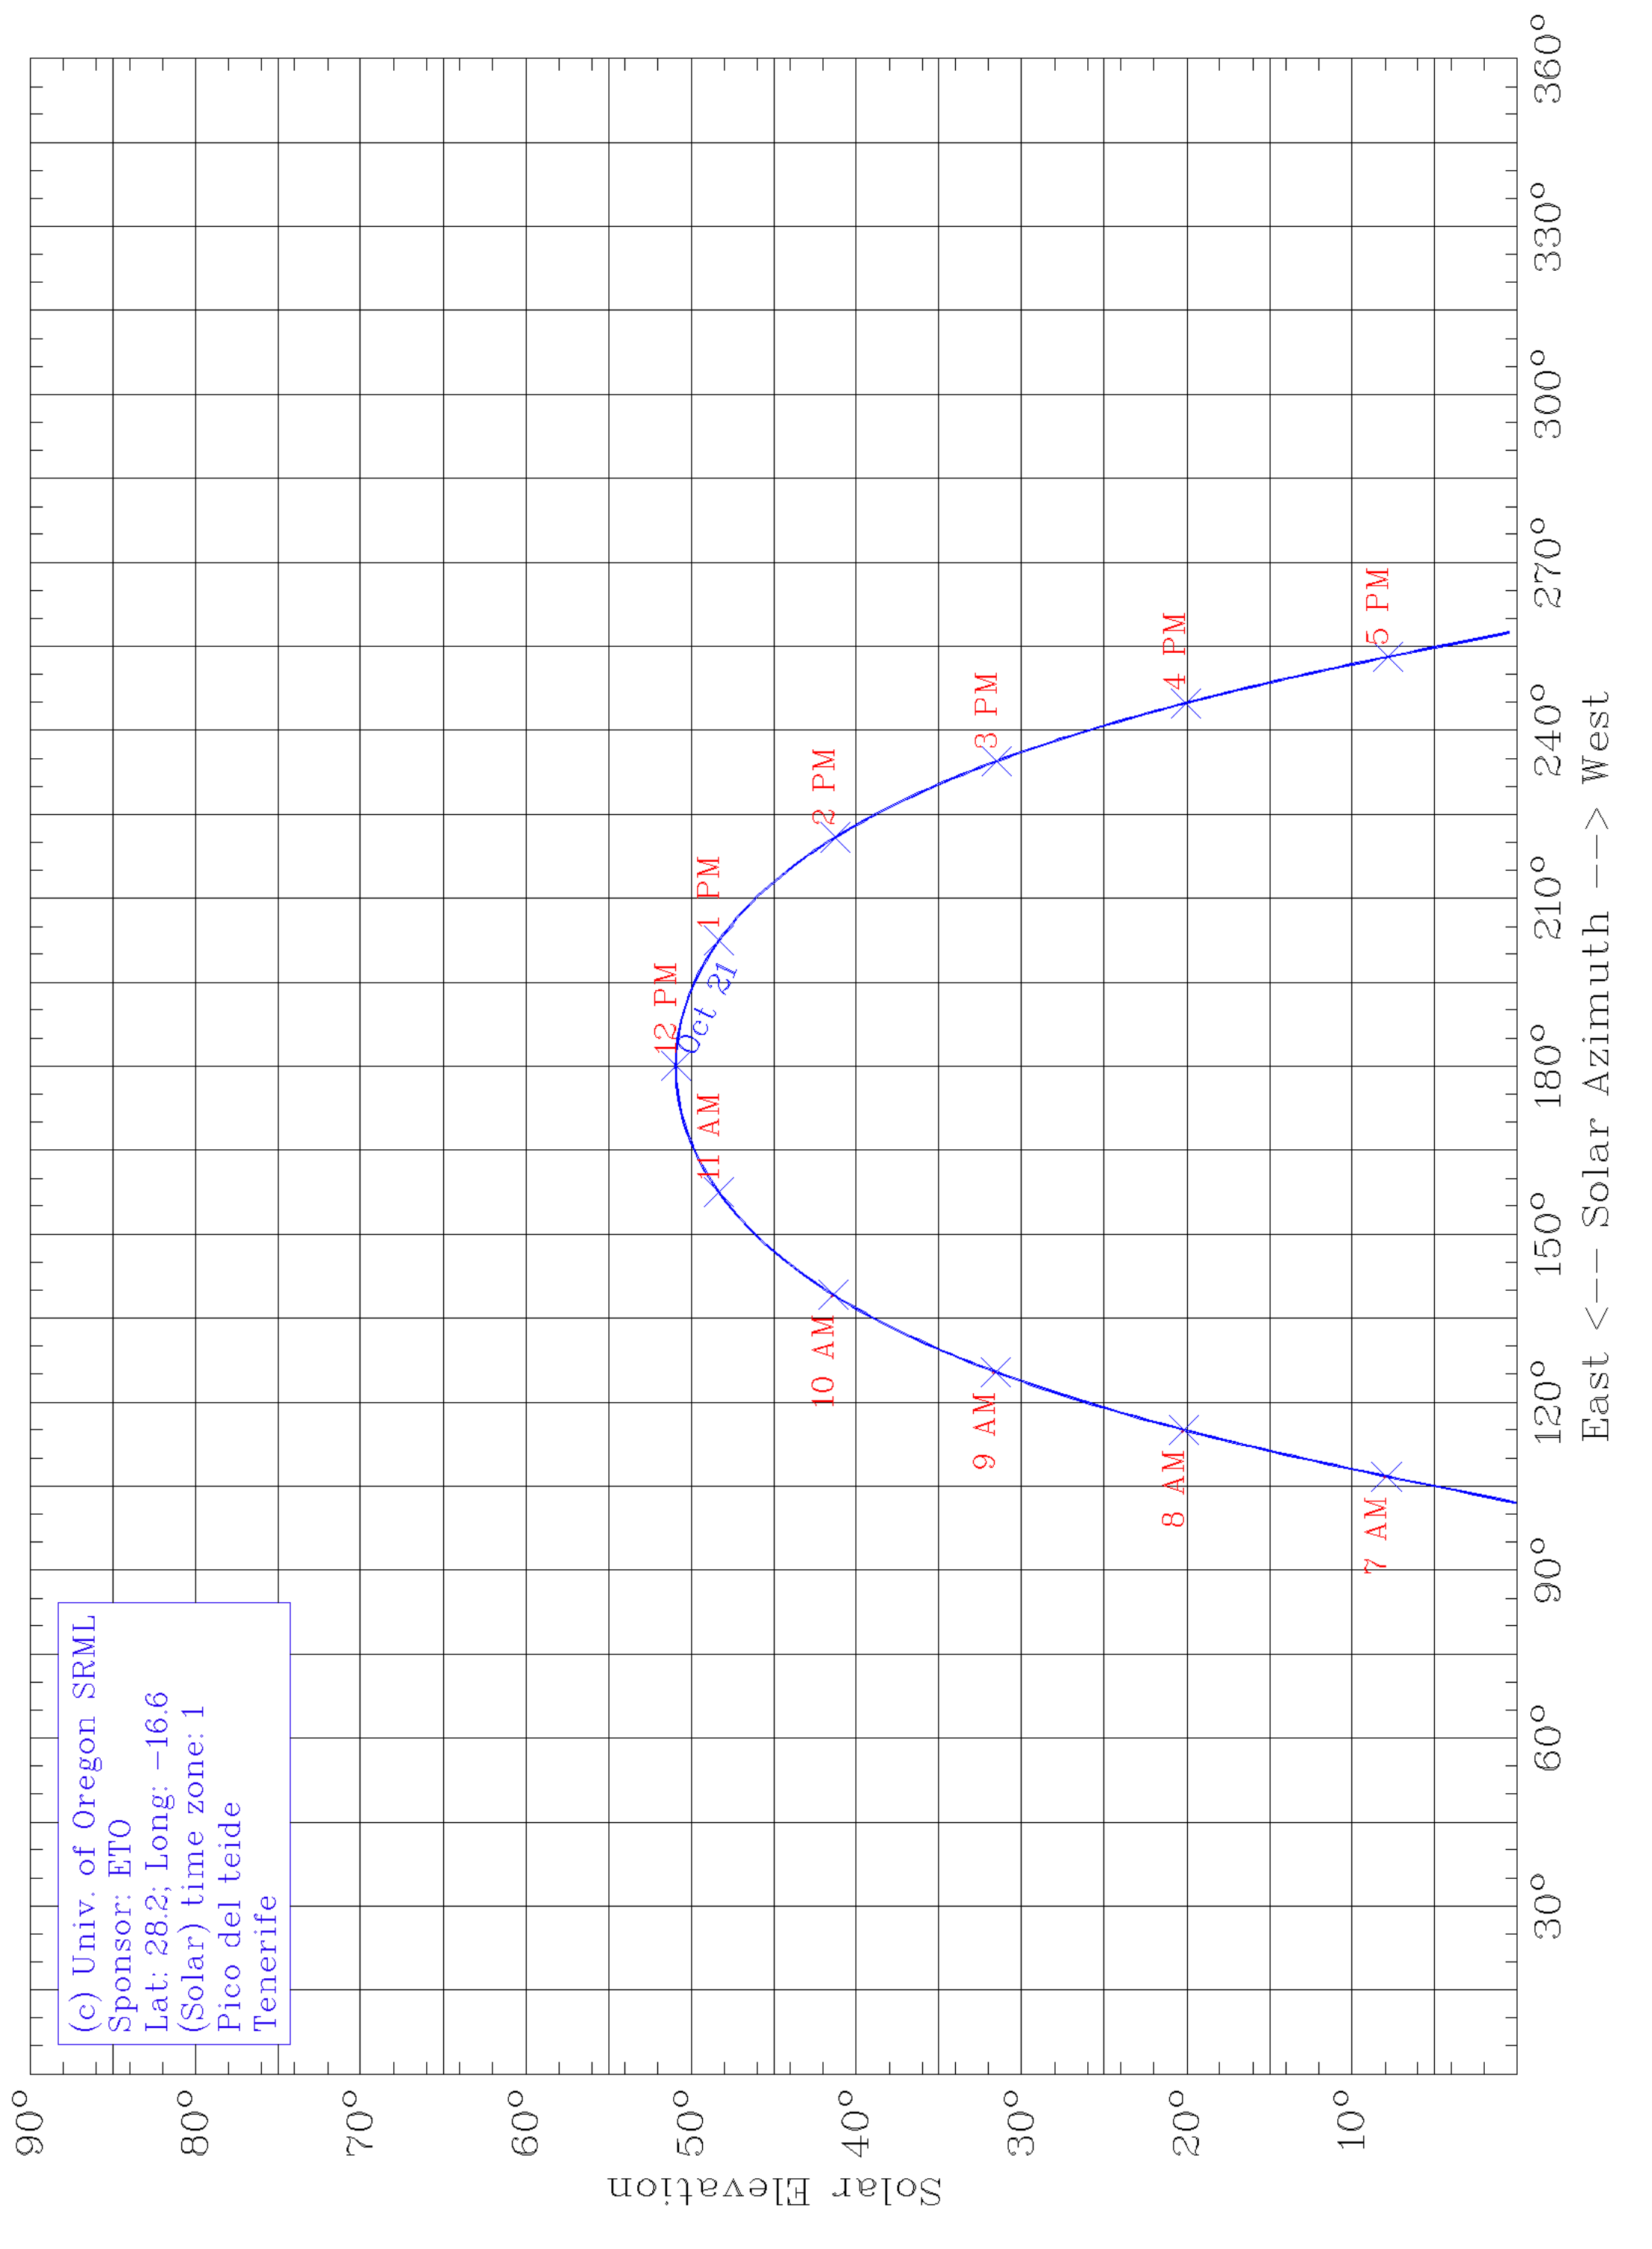

(c) Univ. of Oregon SRML
Sponsor: ETO
Lat: 28.2; Long: -16.6
(Solar) time zone: 1
Pico del teide
Tenerife

East <-- Solar Azimuth --> West