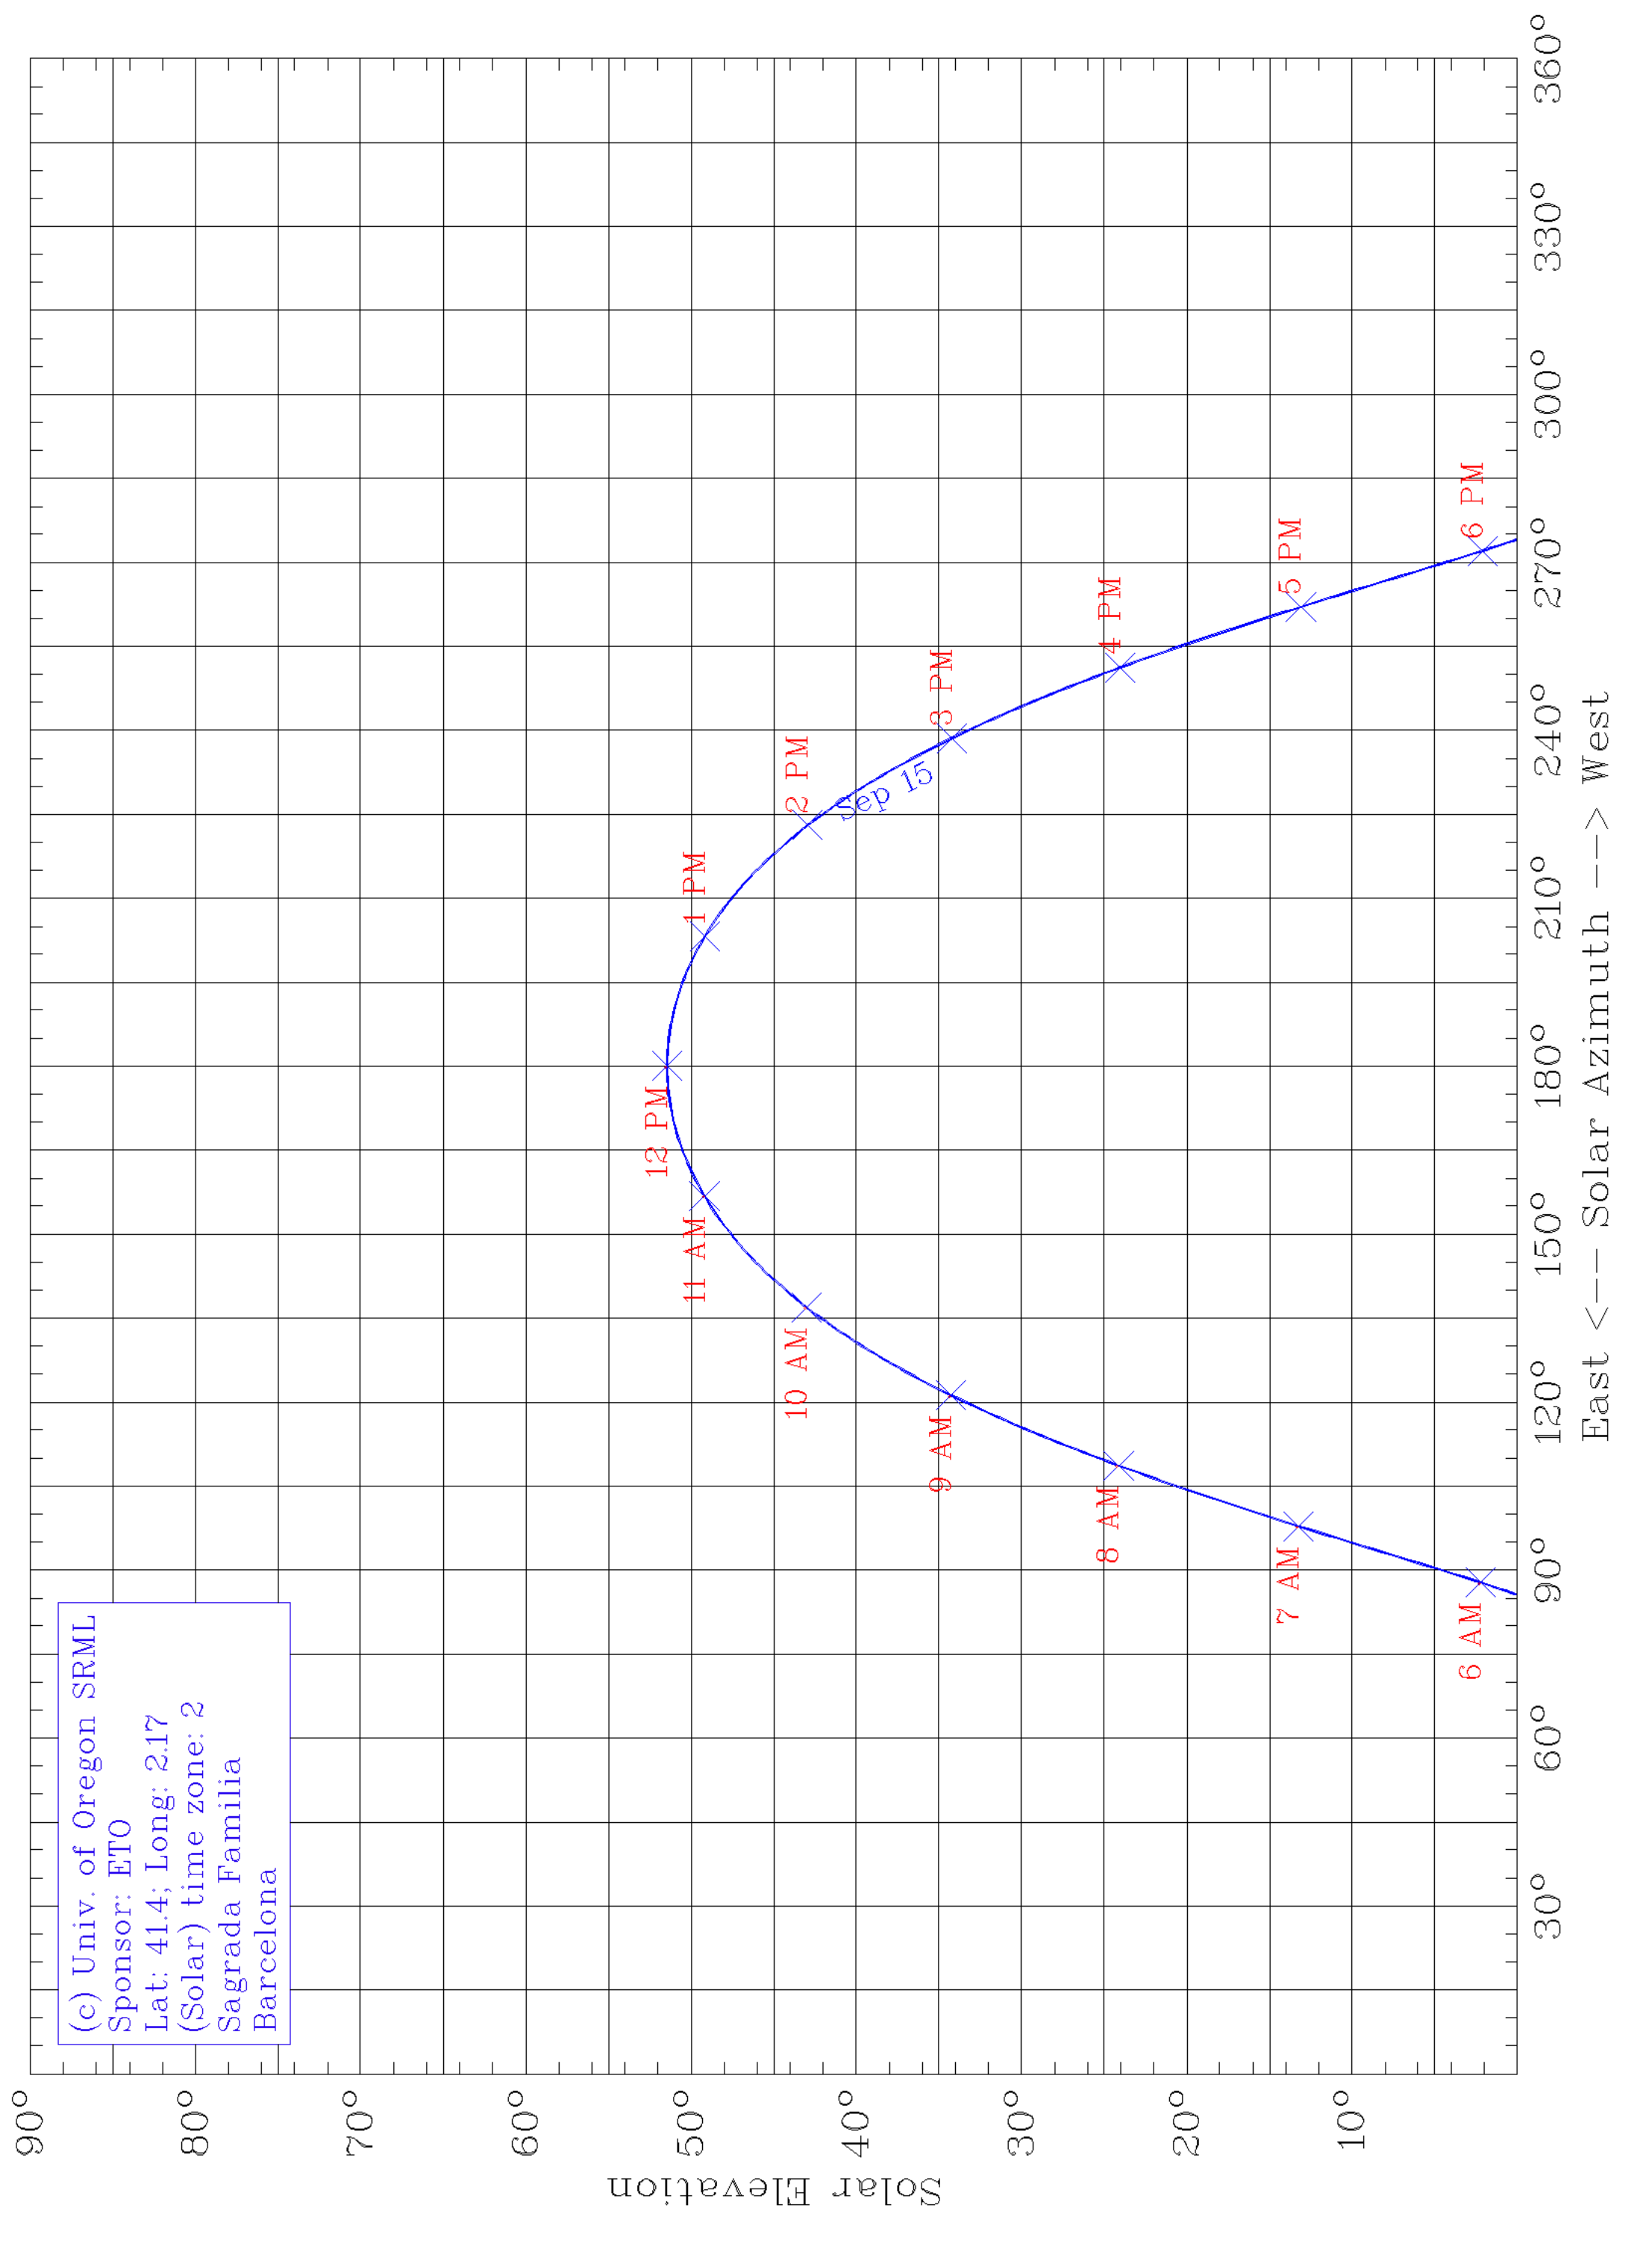

(c) Univ. of Oregon SRML
Sponsor: ETO
Lat: 41.4; Long: 2.17
(Solar) time zone: 2
Sagrada Familia
Barcelona

East <--- Solar Azimuth ---> West