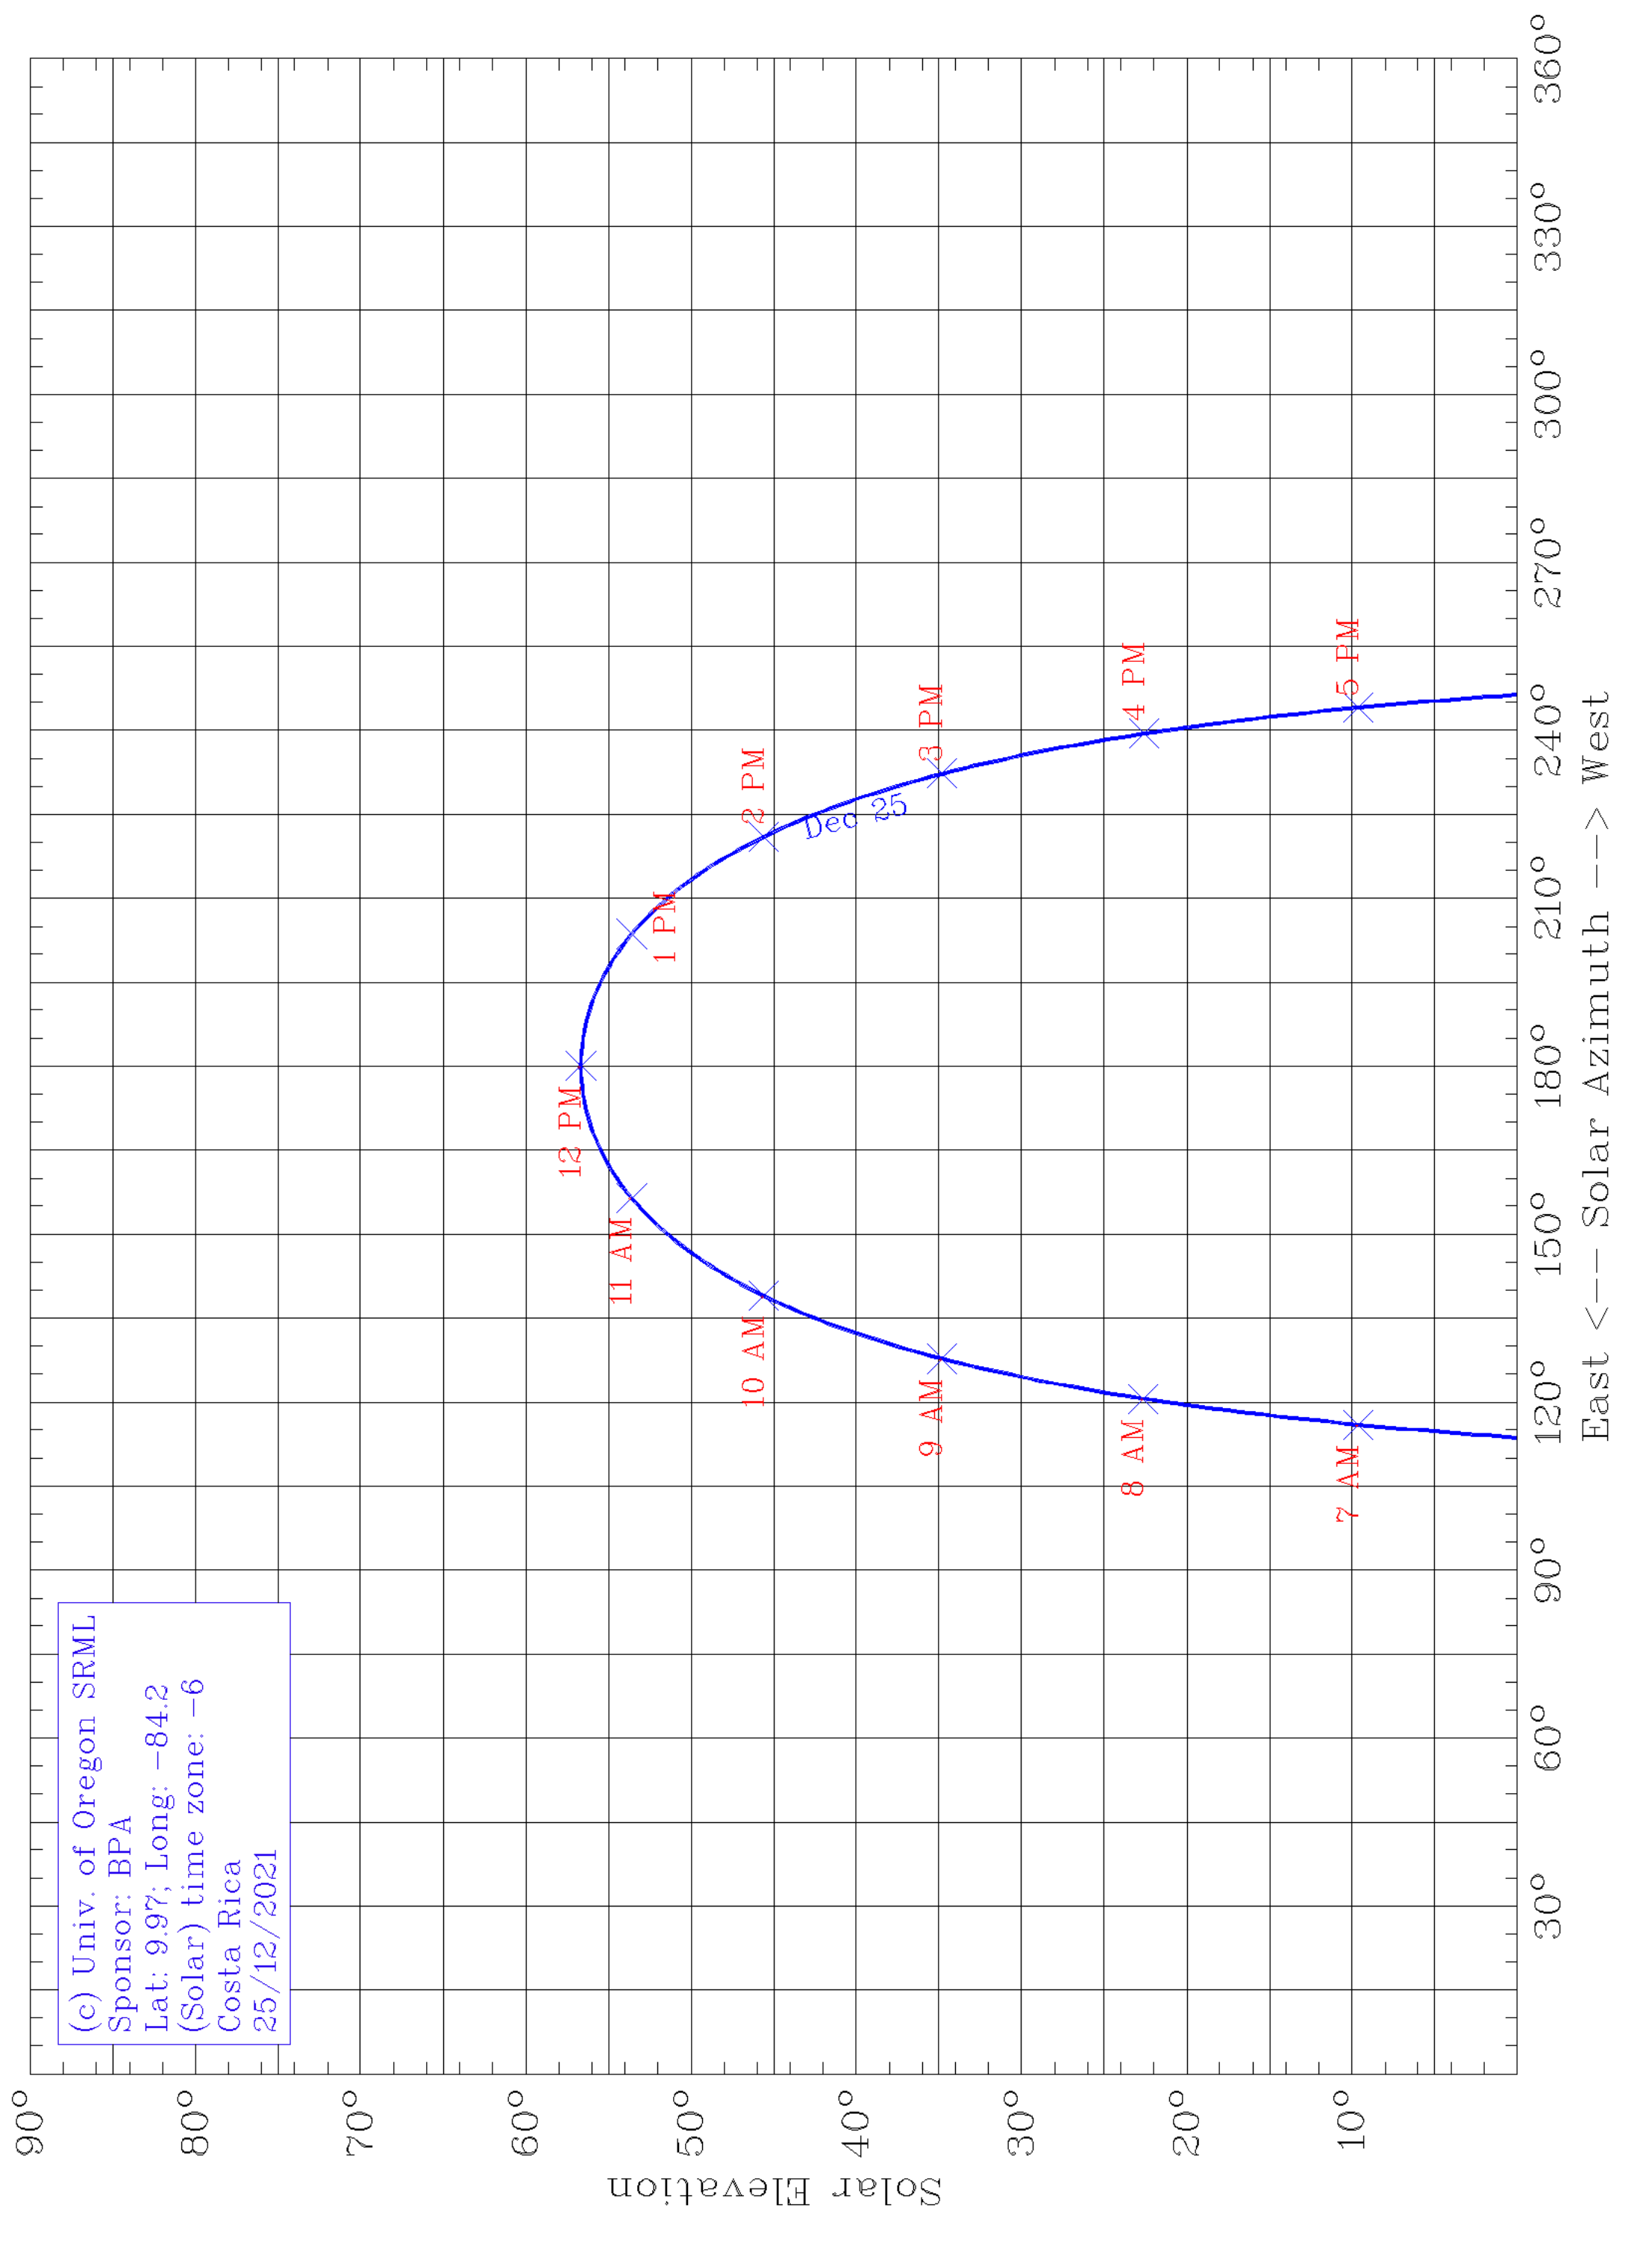

(c) Univ. of Oregon SRML  
Sponsor: BPA  
Lat: 9.97; Long: -84.2  
(Solar) time zone: -6  
Costa Rica  
25/12/2021

East <--- Solar Azimuth ---> West