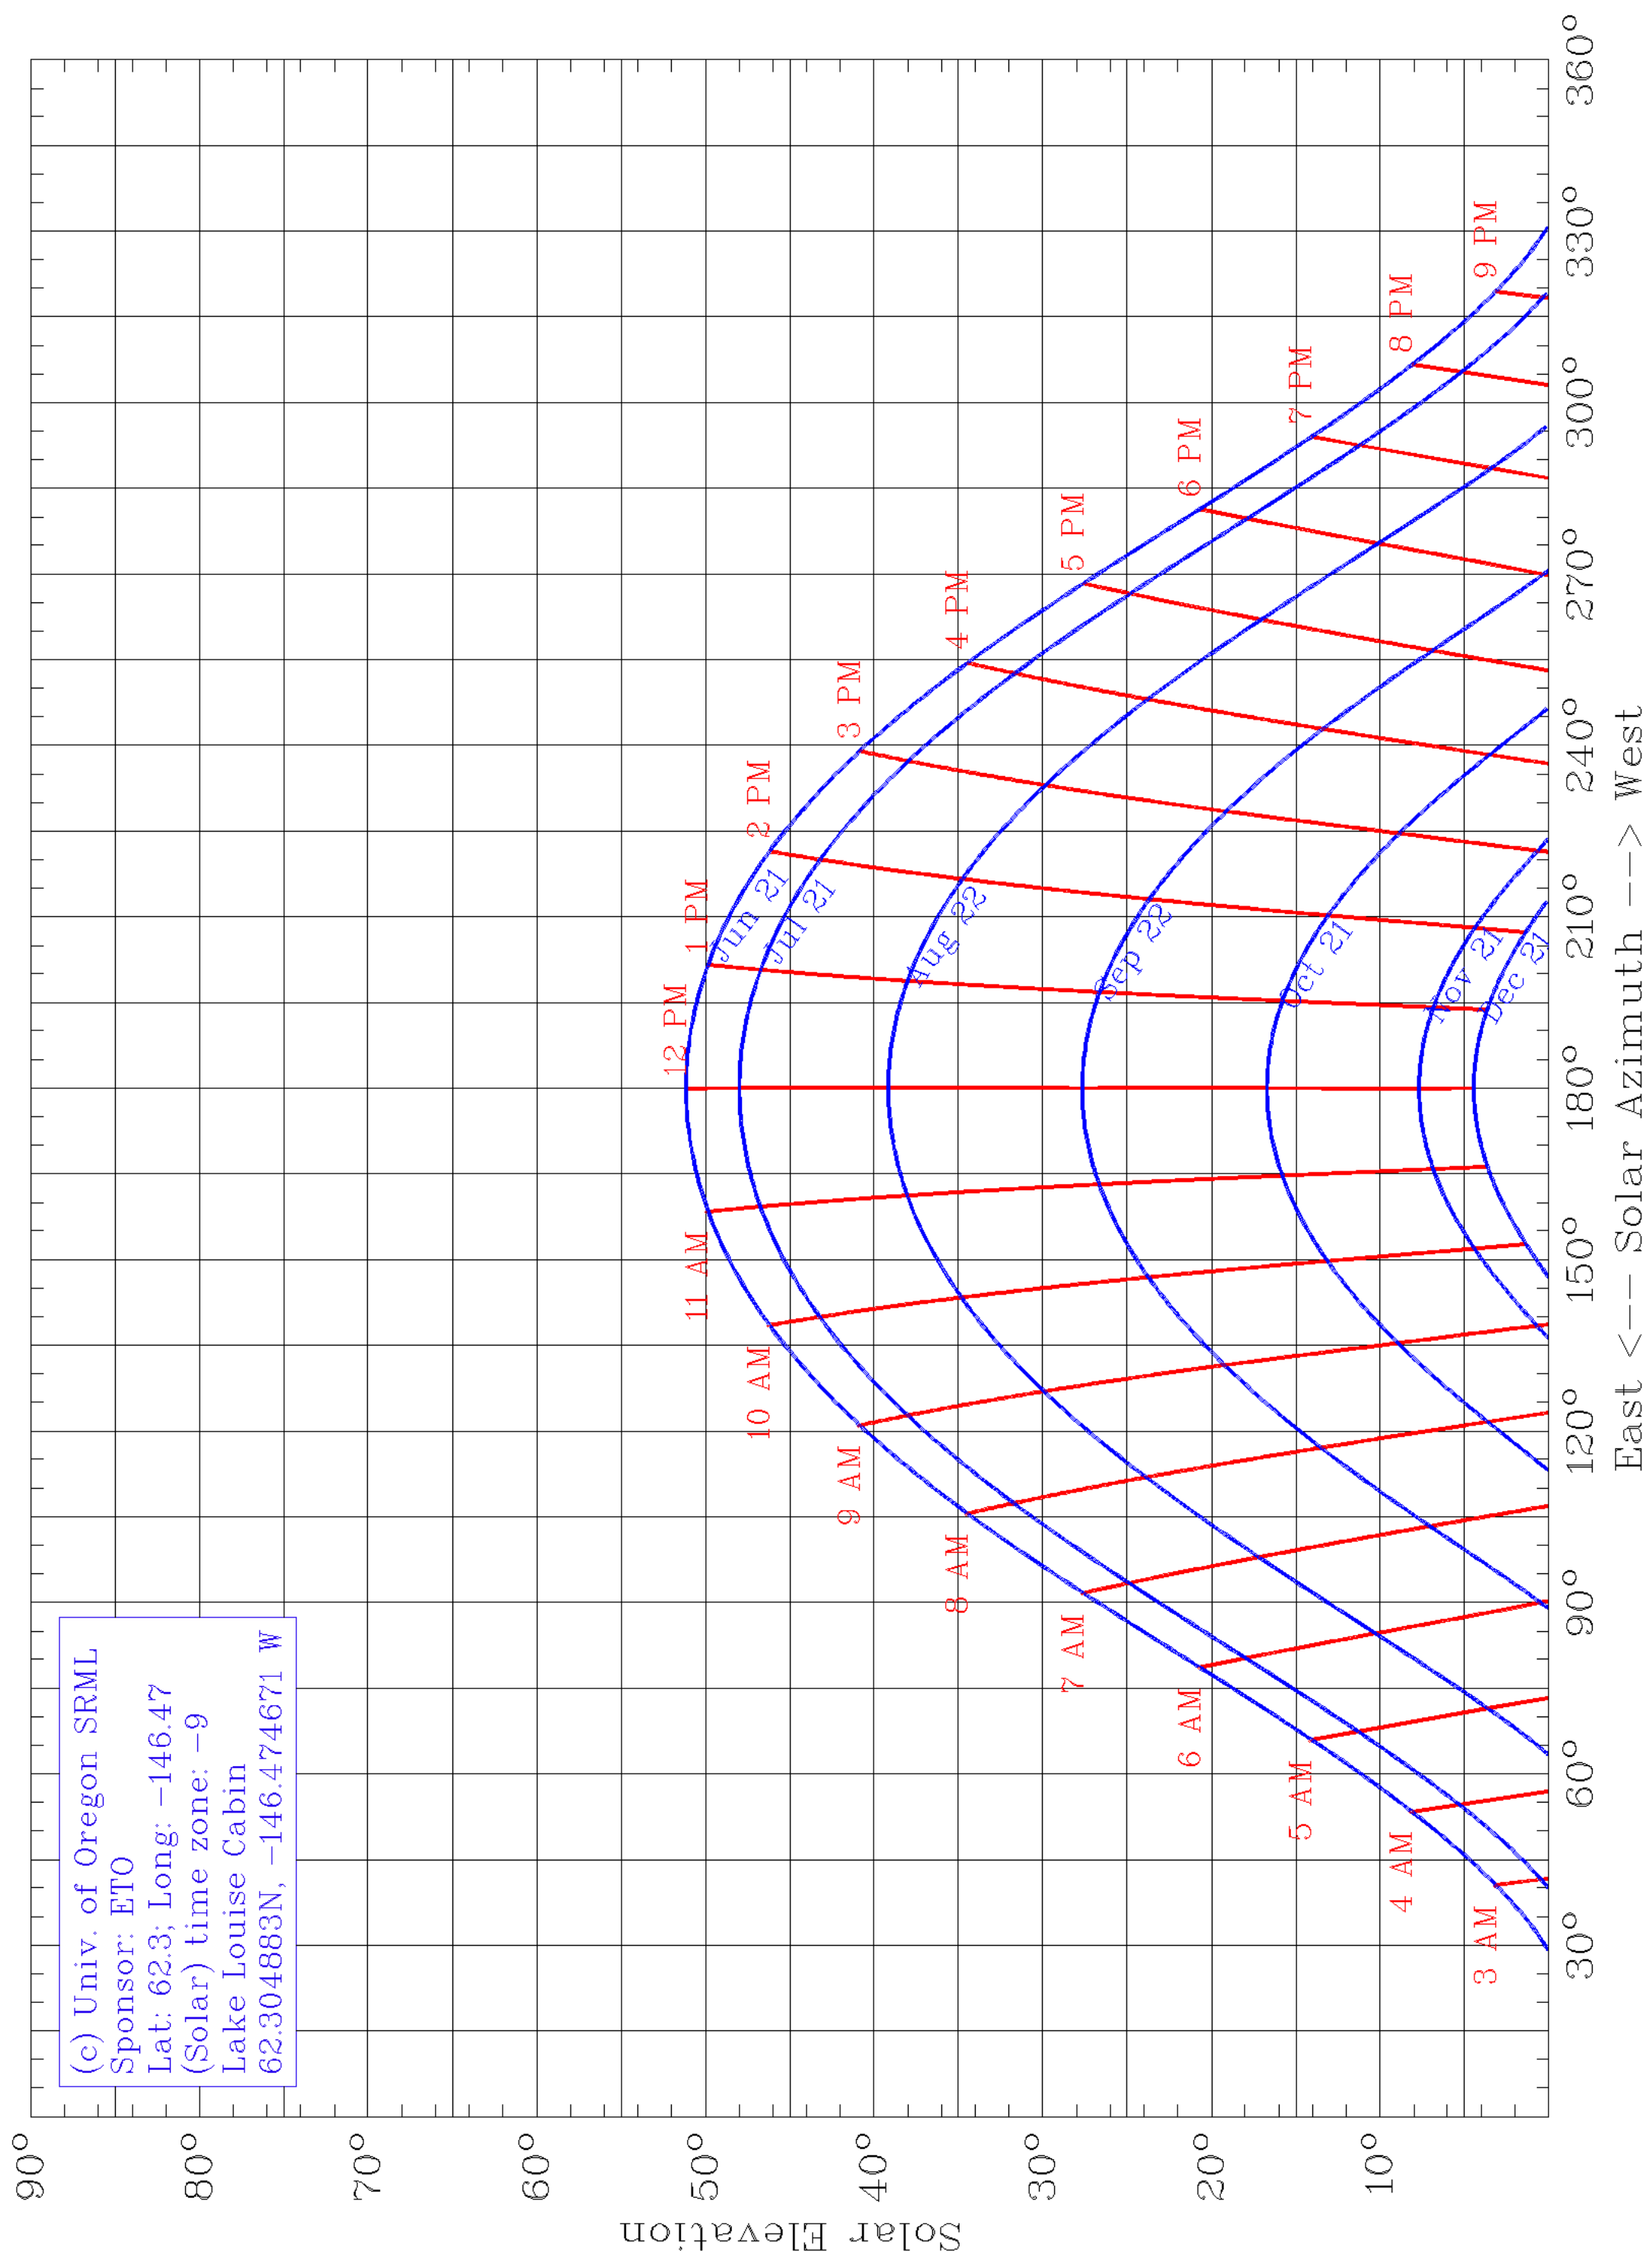

(c) Univ. of Oregon SRML
Sponsor: ETO
Lat: 62.3; Long: -146.47
(Solar) time zone: -9
Lake Louise Cabin
62.304883N, -146.474671 W

East <--- Solar Azimuth ---> West