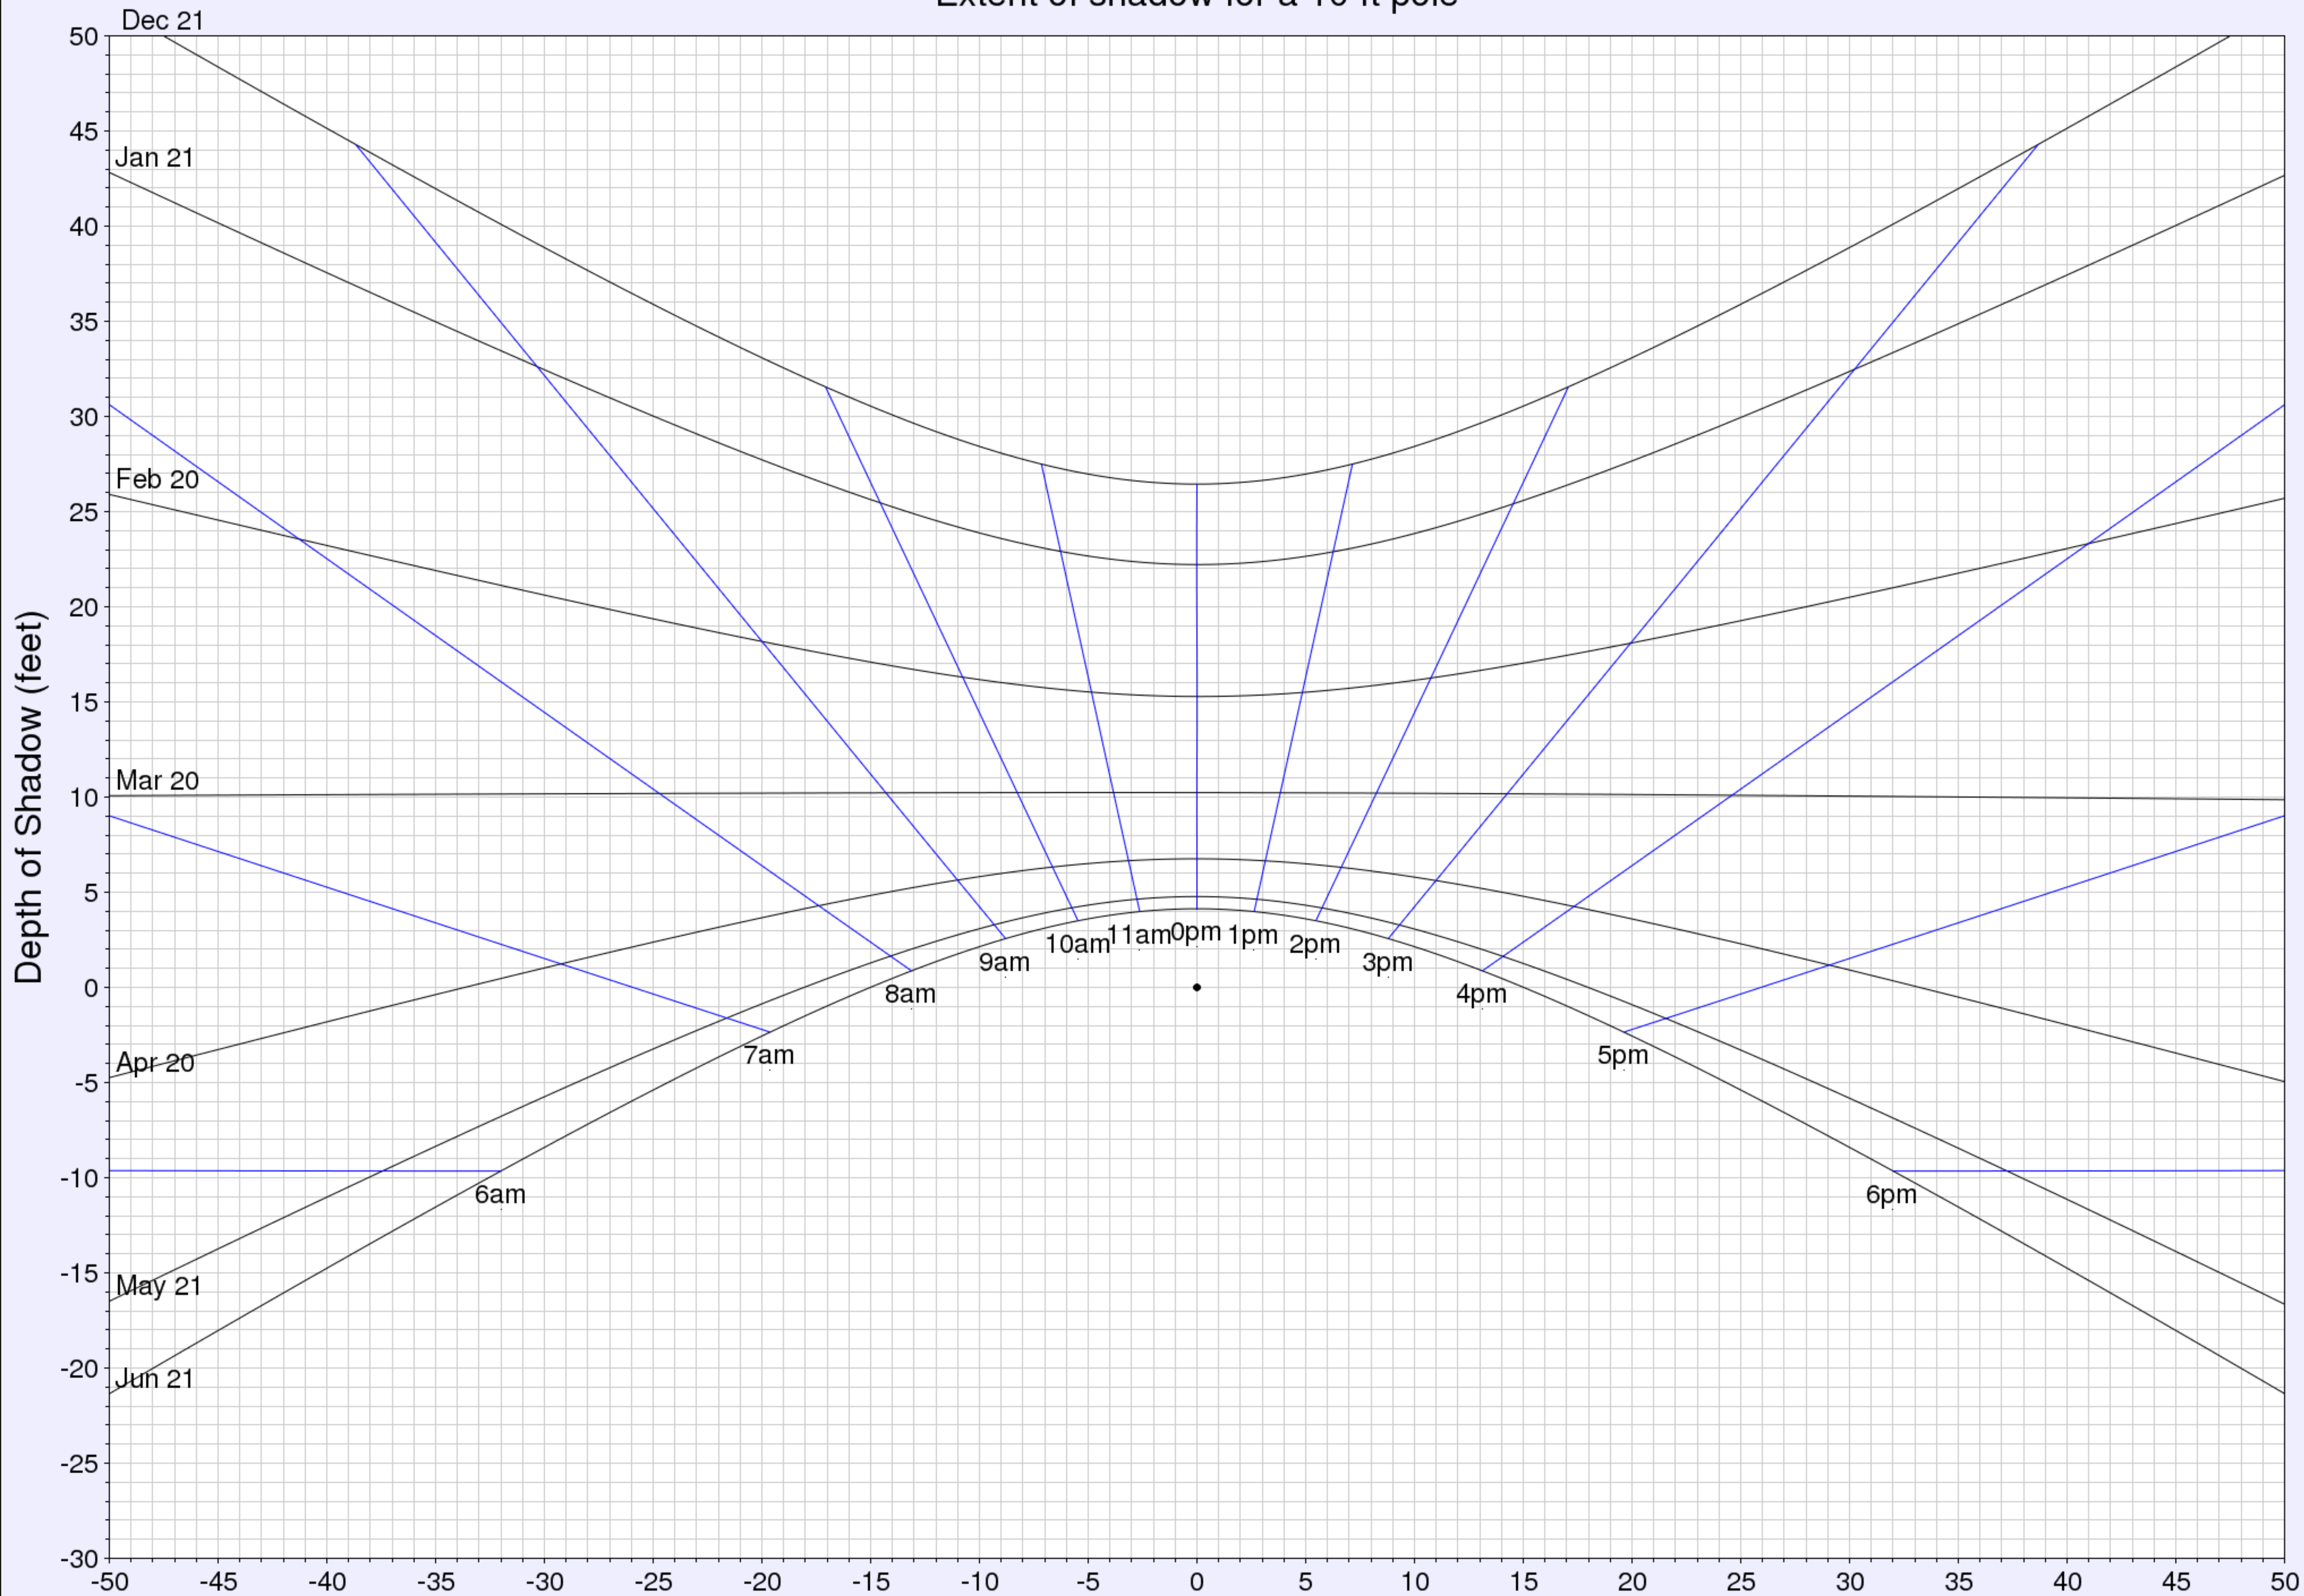

Extent of shadow for a 10 ft pole

(c) UO Solar Radiation Monitoring Lab
Sponsor: ETO

West <-- Horizontal Distance (feet) --> East

Latitude: 45.89
Longitude: -120.58
Time zone: UTC-8
Hour lines indicate local solar time.