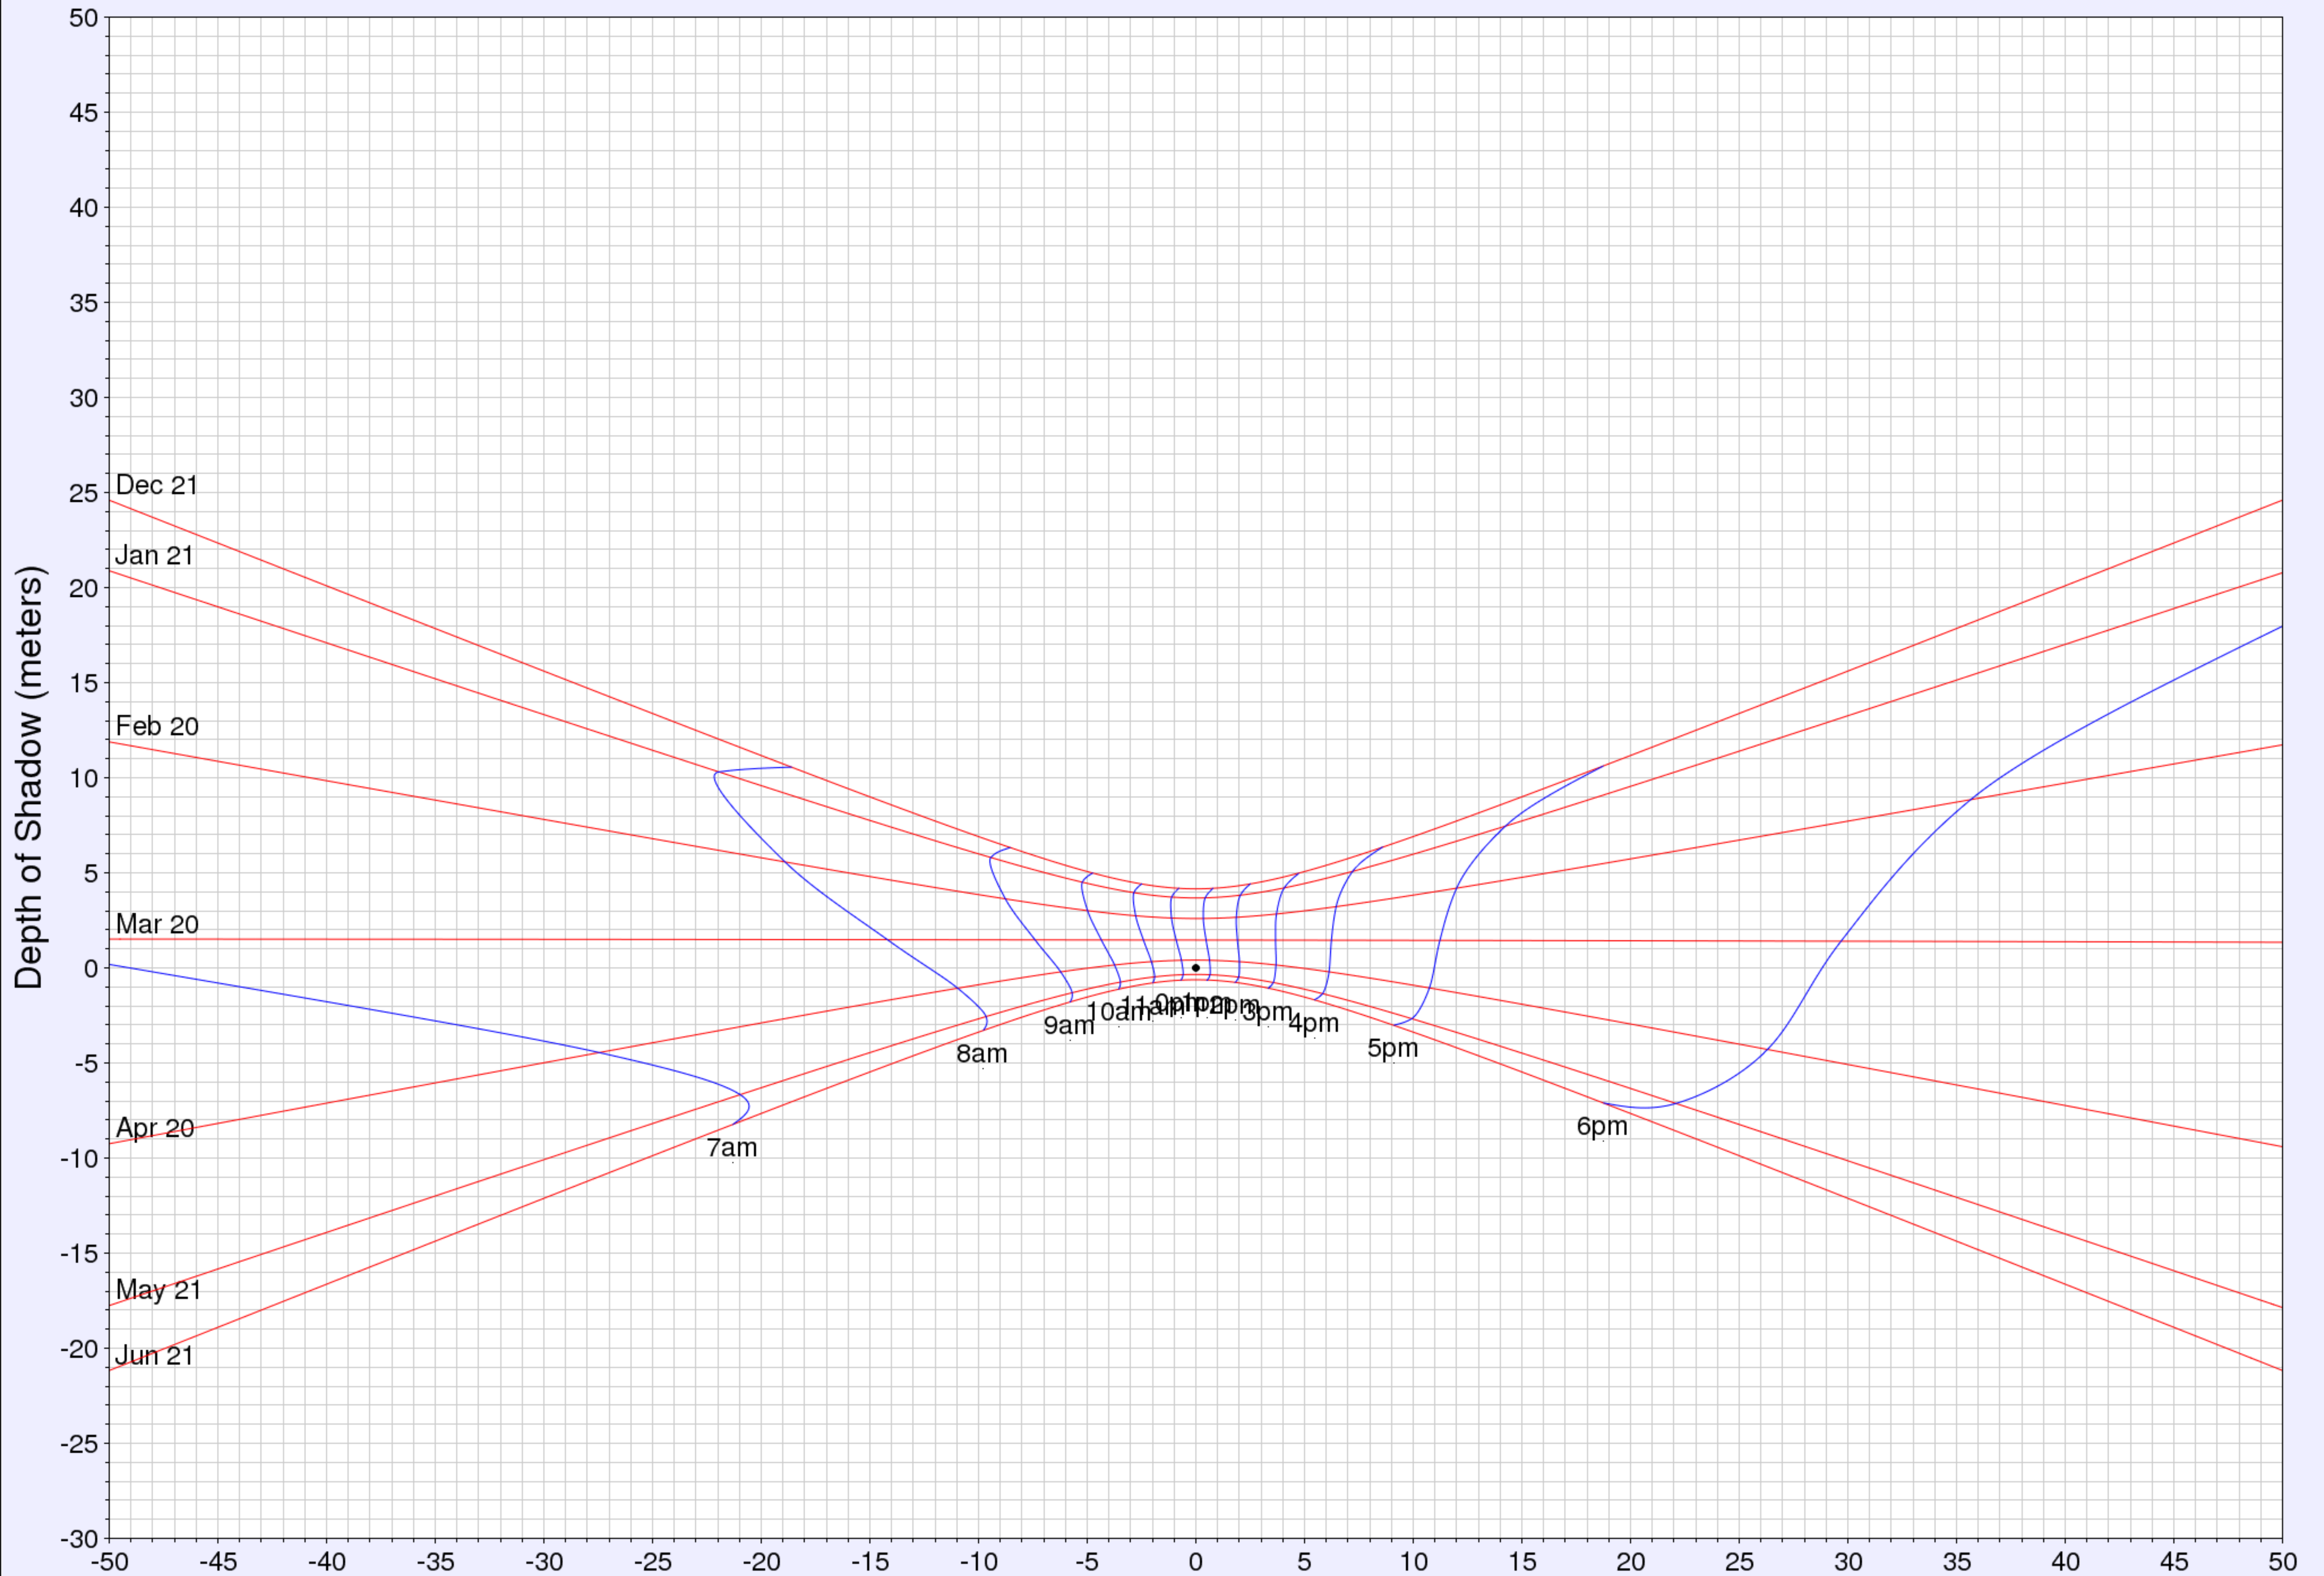

Extent of shadow for a 5 m pole

(c) UO Solar Radiation Monitoring Lab
Sponsor: ETO

West <-- Horizontal Distance (meters) --> East

Latitude: 16.32
Longitude: 74.51
Time zone: UTC5.5
Hour lines indicate local standard time.