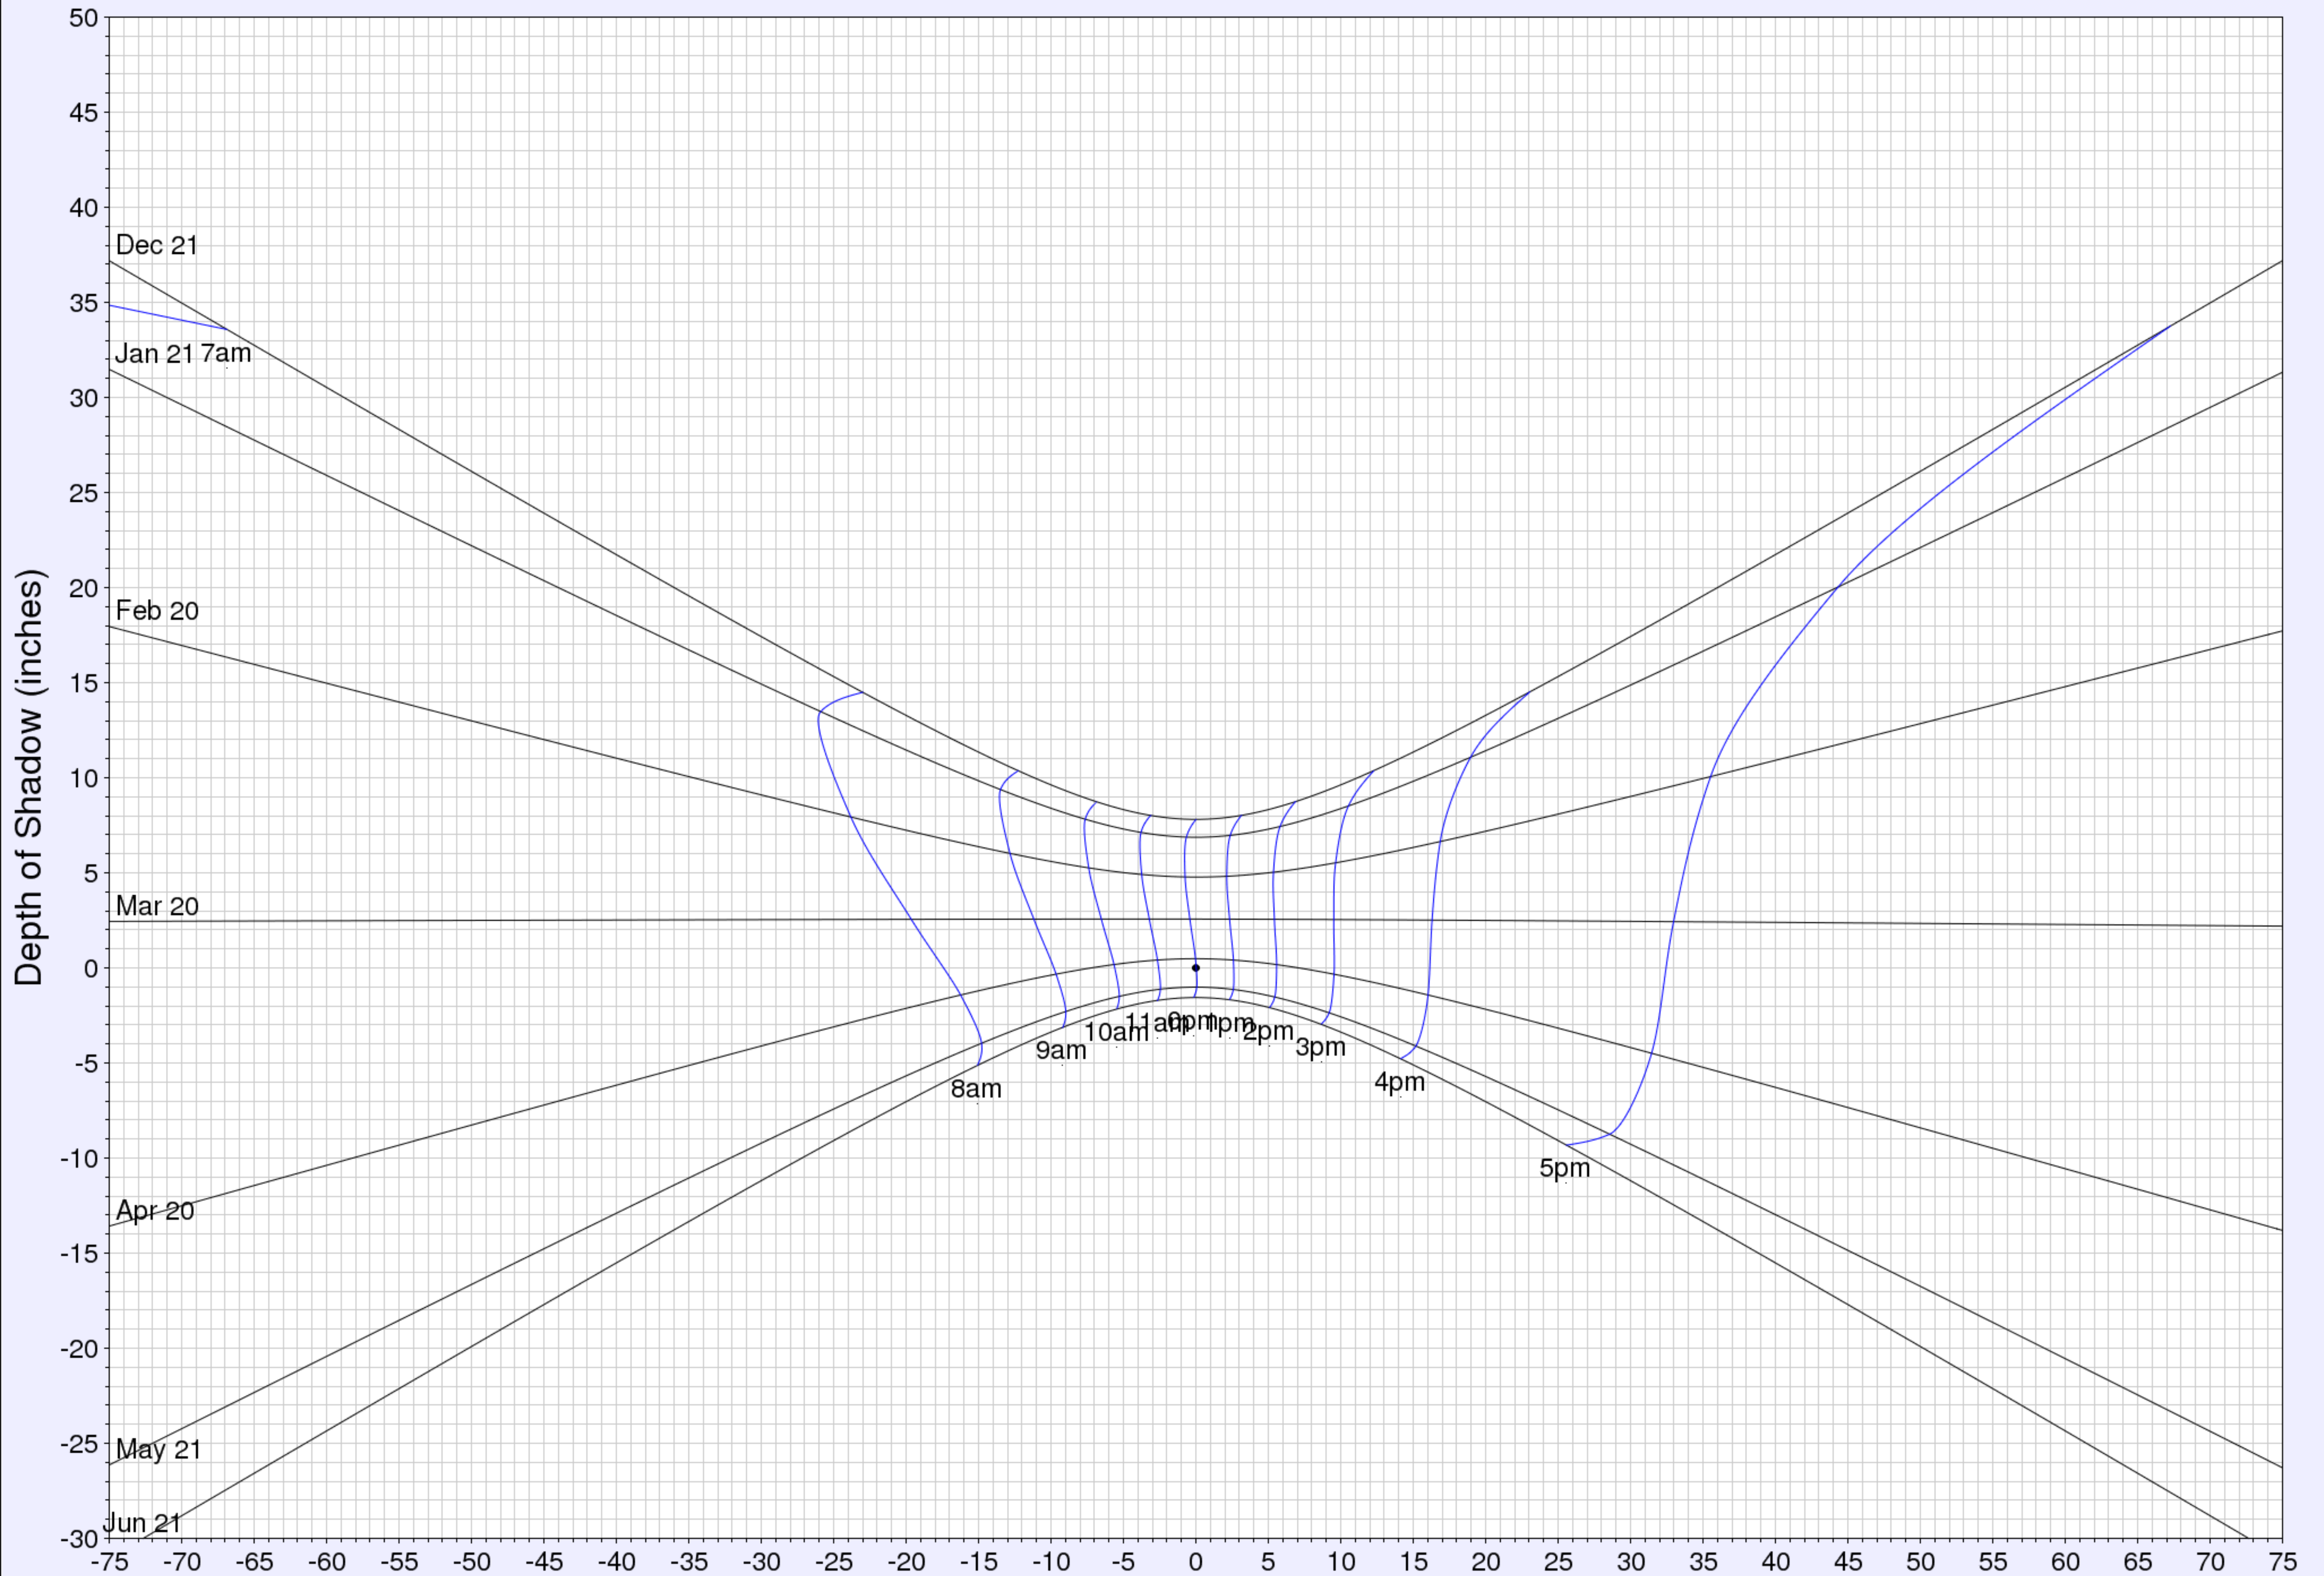

# Extent of shadow for a 10.0 inches pole

(c) UO Solar Radiation Monitoring Lab  
Sponsor: ETO

West <-- Horizontal Distance (inches) --> East

Latitude: 14.57  
Longitude: -90.47  
Time zone: UTC-6  
Hour lines indicate local standard time.