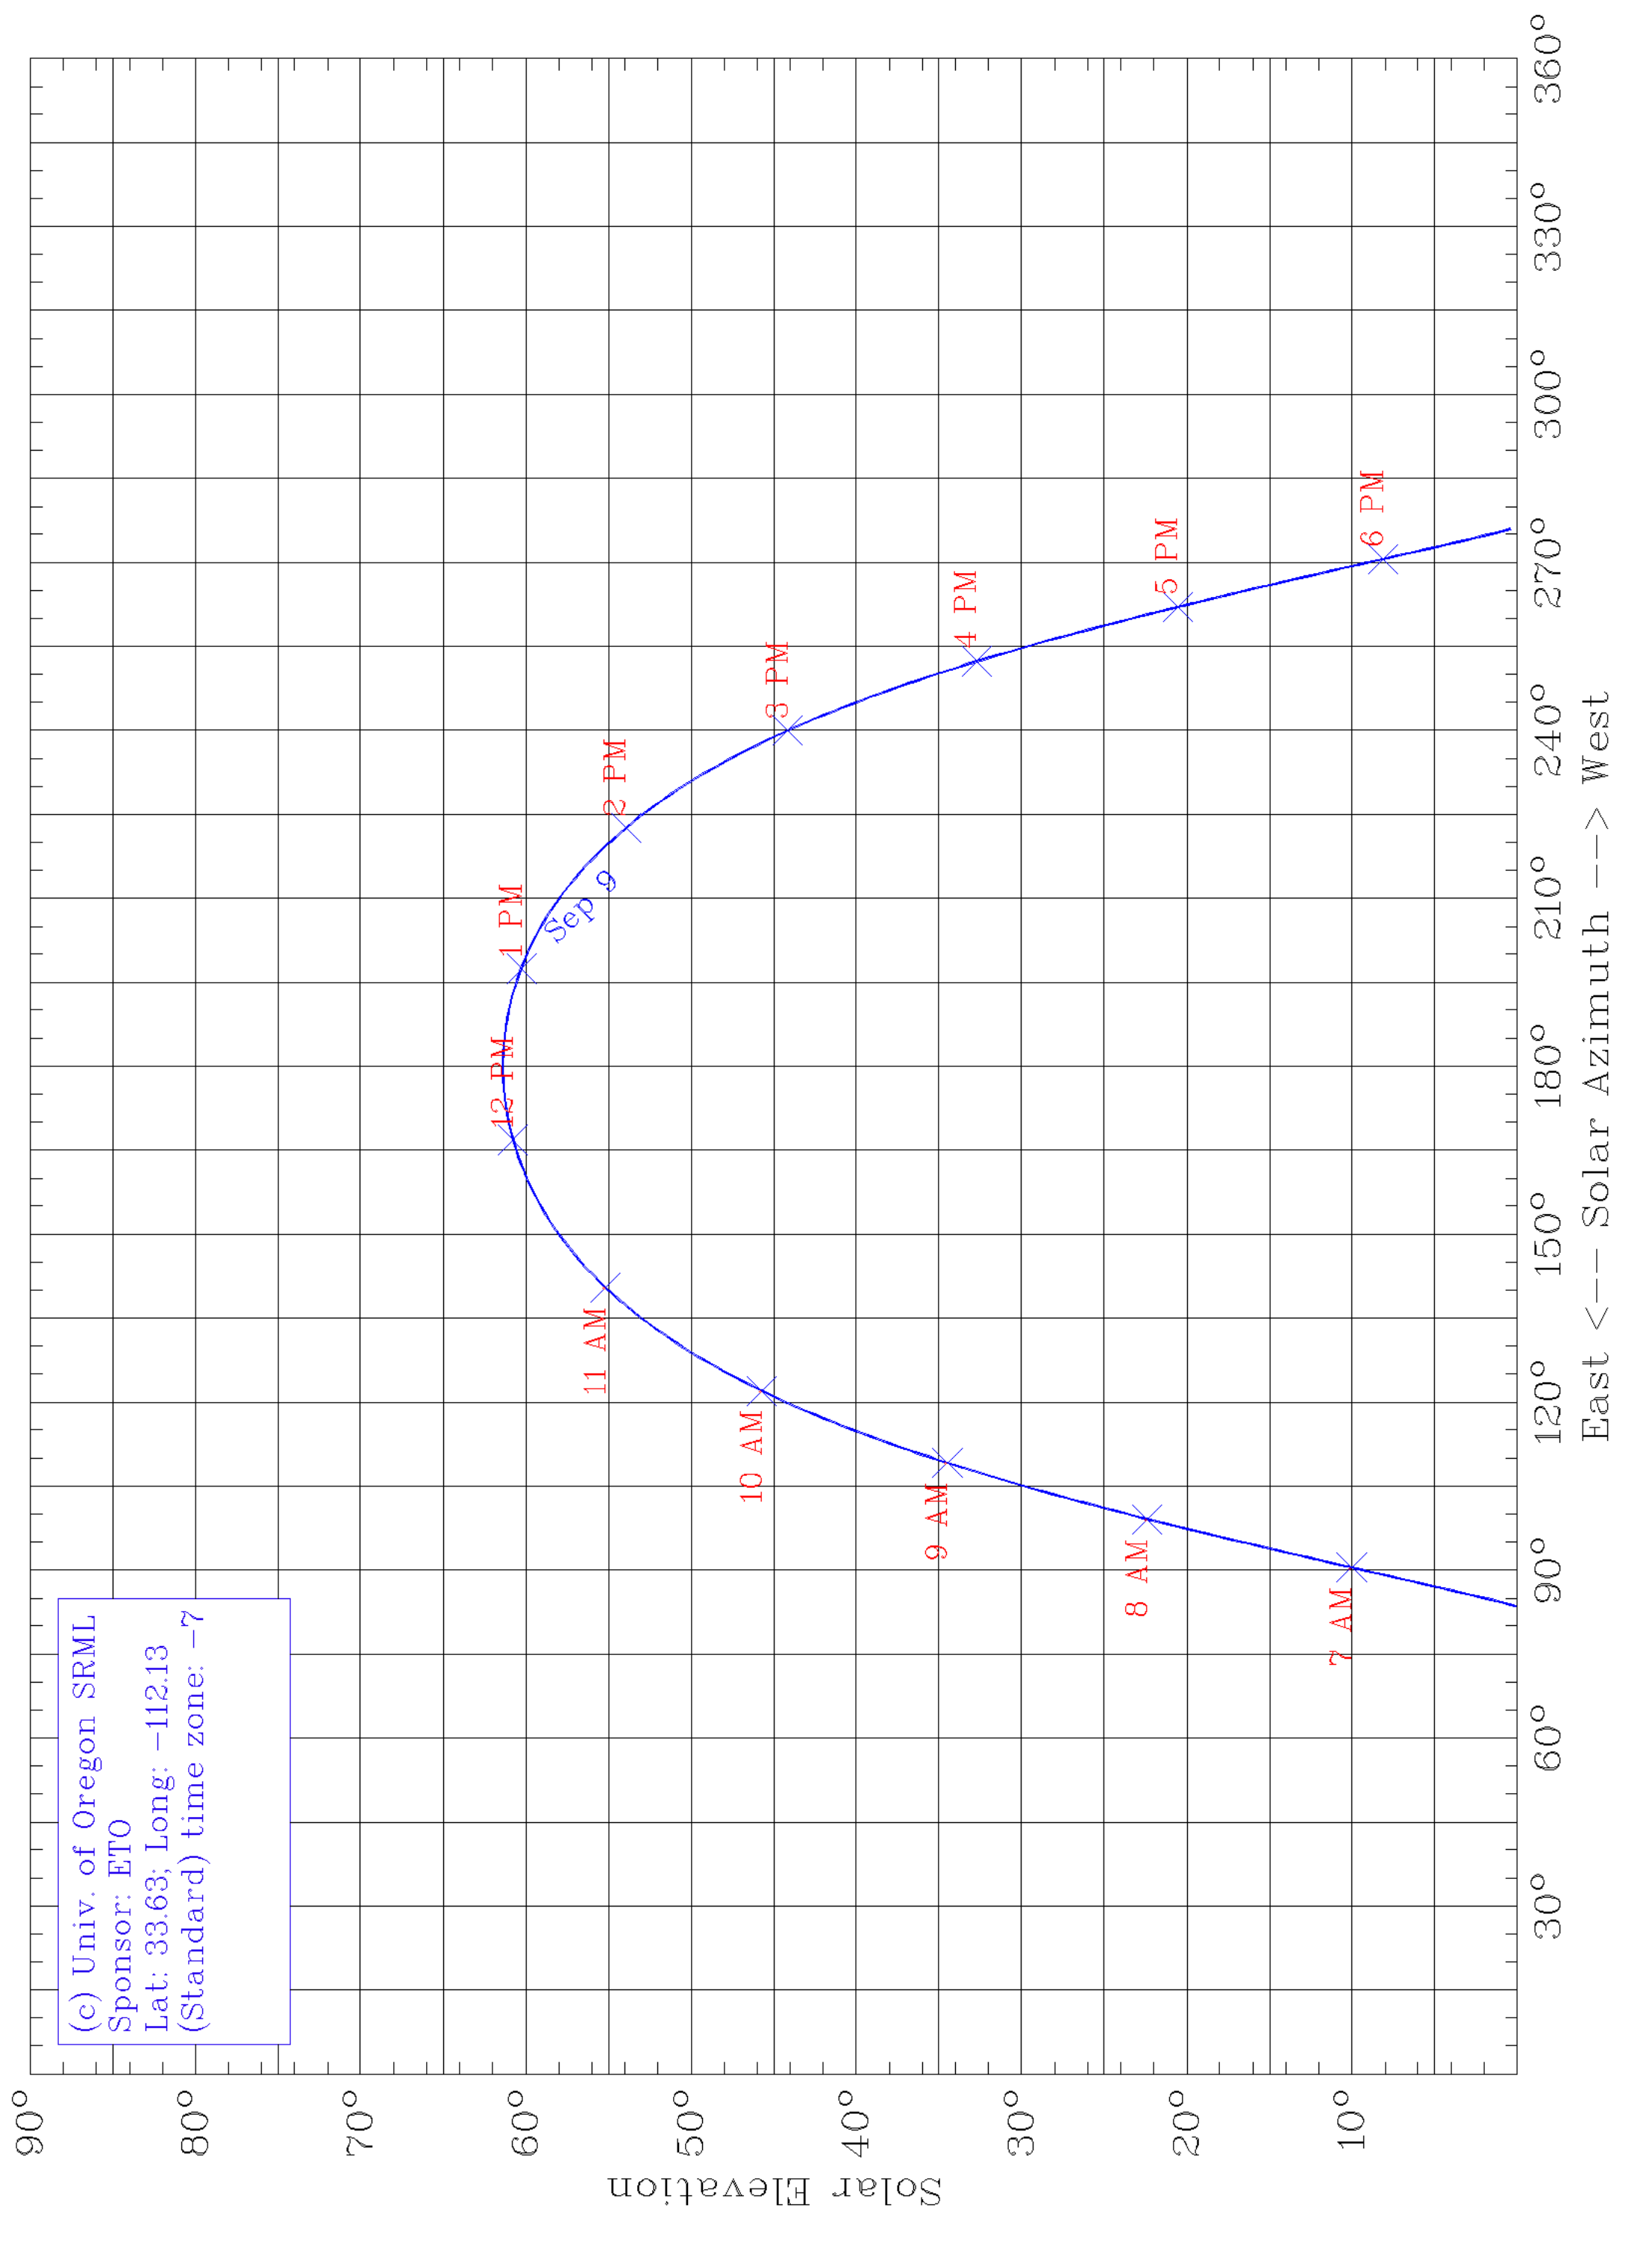

(c) Univ. of Oregon SRML
Sponsor: ETO
Lat: 33.63; Long: -112.13
(Standard) time zone: -7

East <-- Solar Azimuth --> West