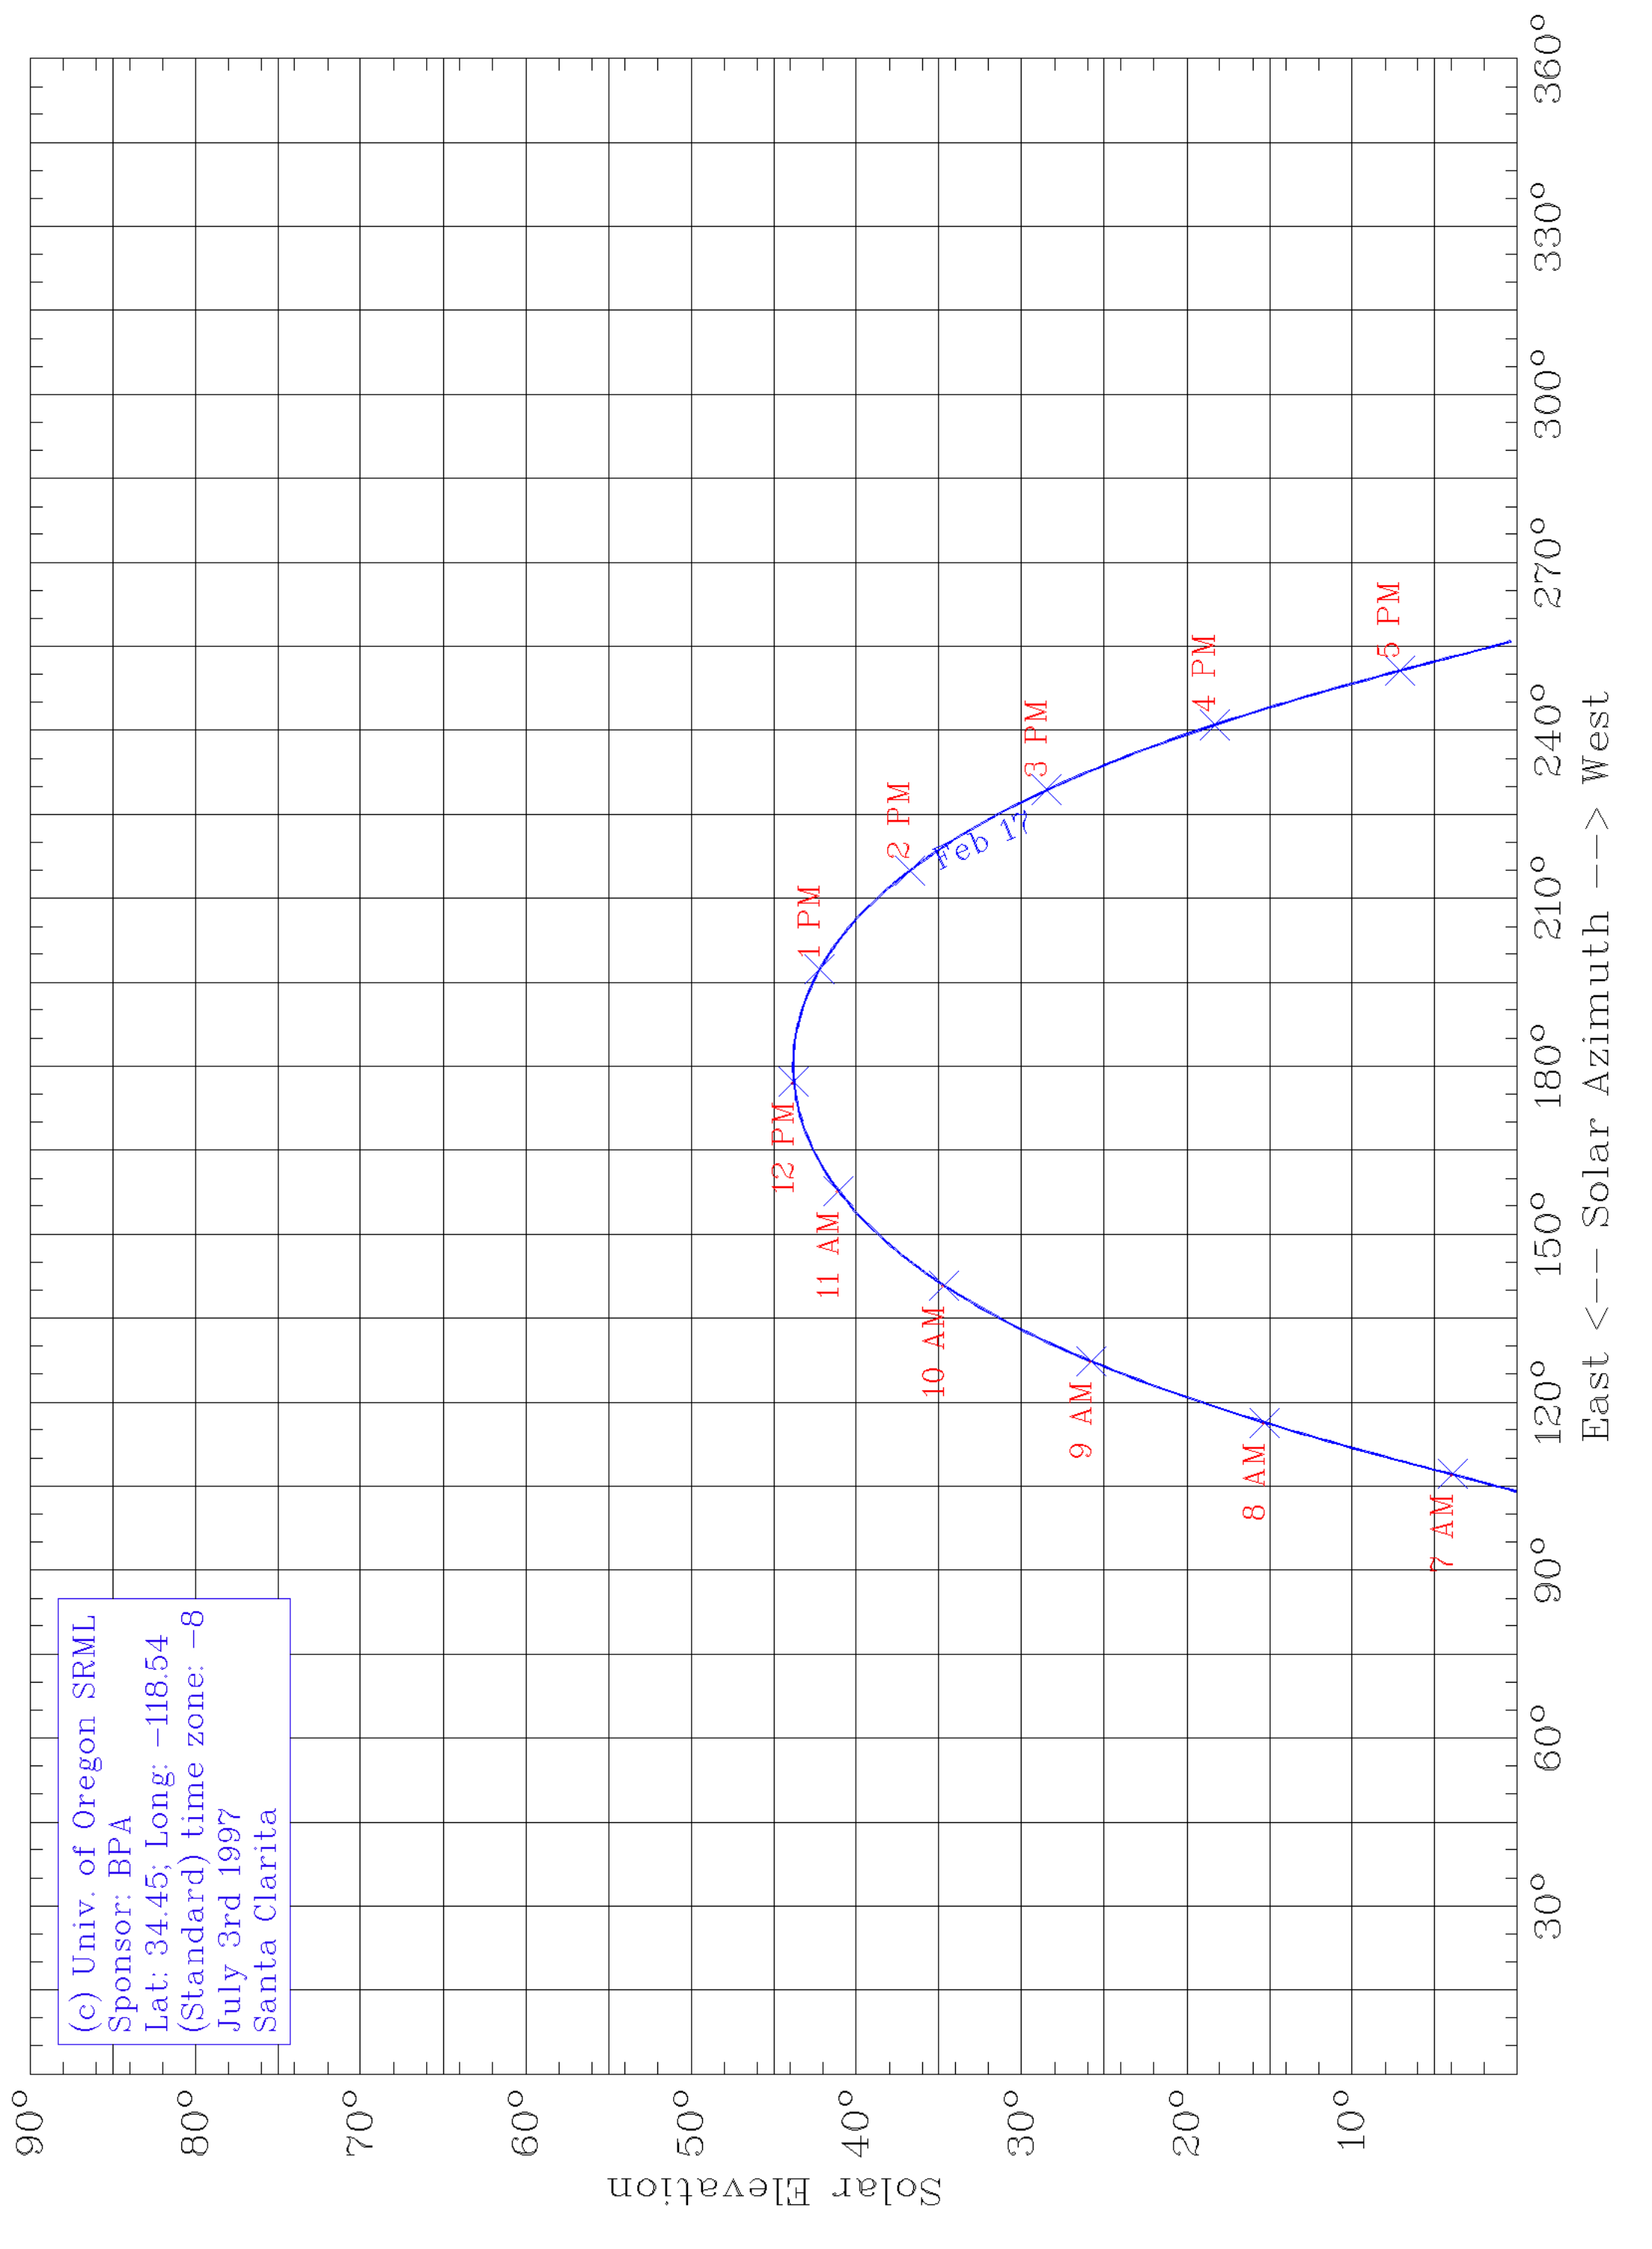

(c) Univ. of Oregon SRML
Sponsor: BPA
Lat: 34.45; Long: -118.54
(Standard) time zone: -8
July 3rd 1997
Santa Clarita

East <--- Solar Azimuth ---> West