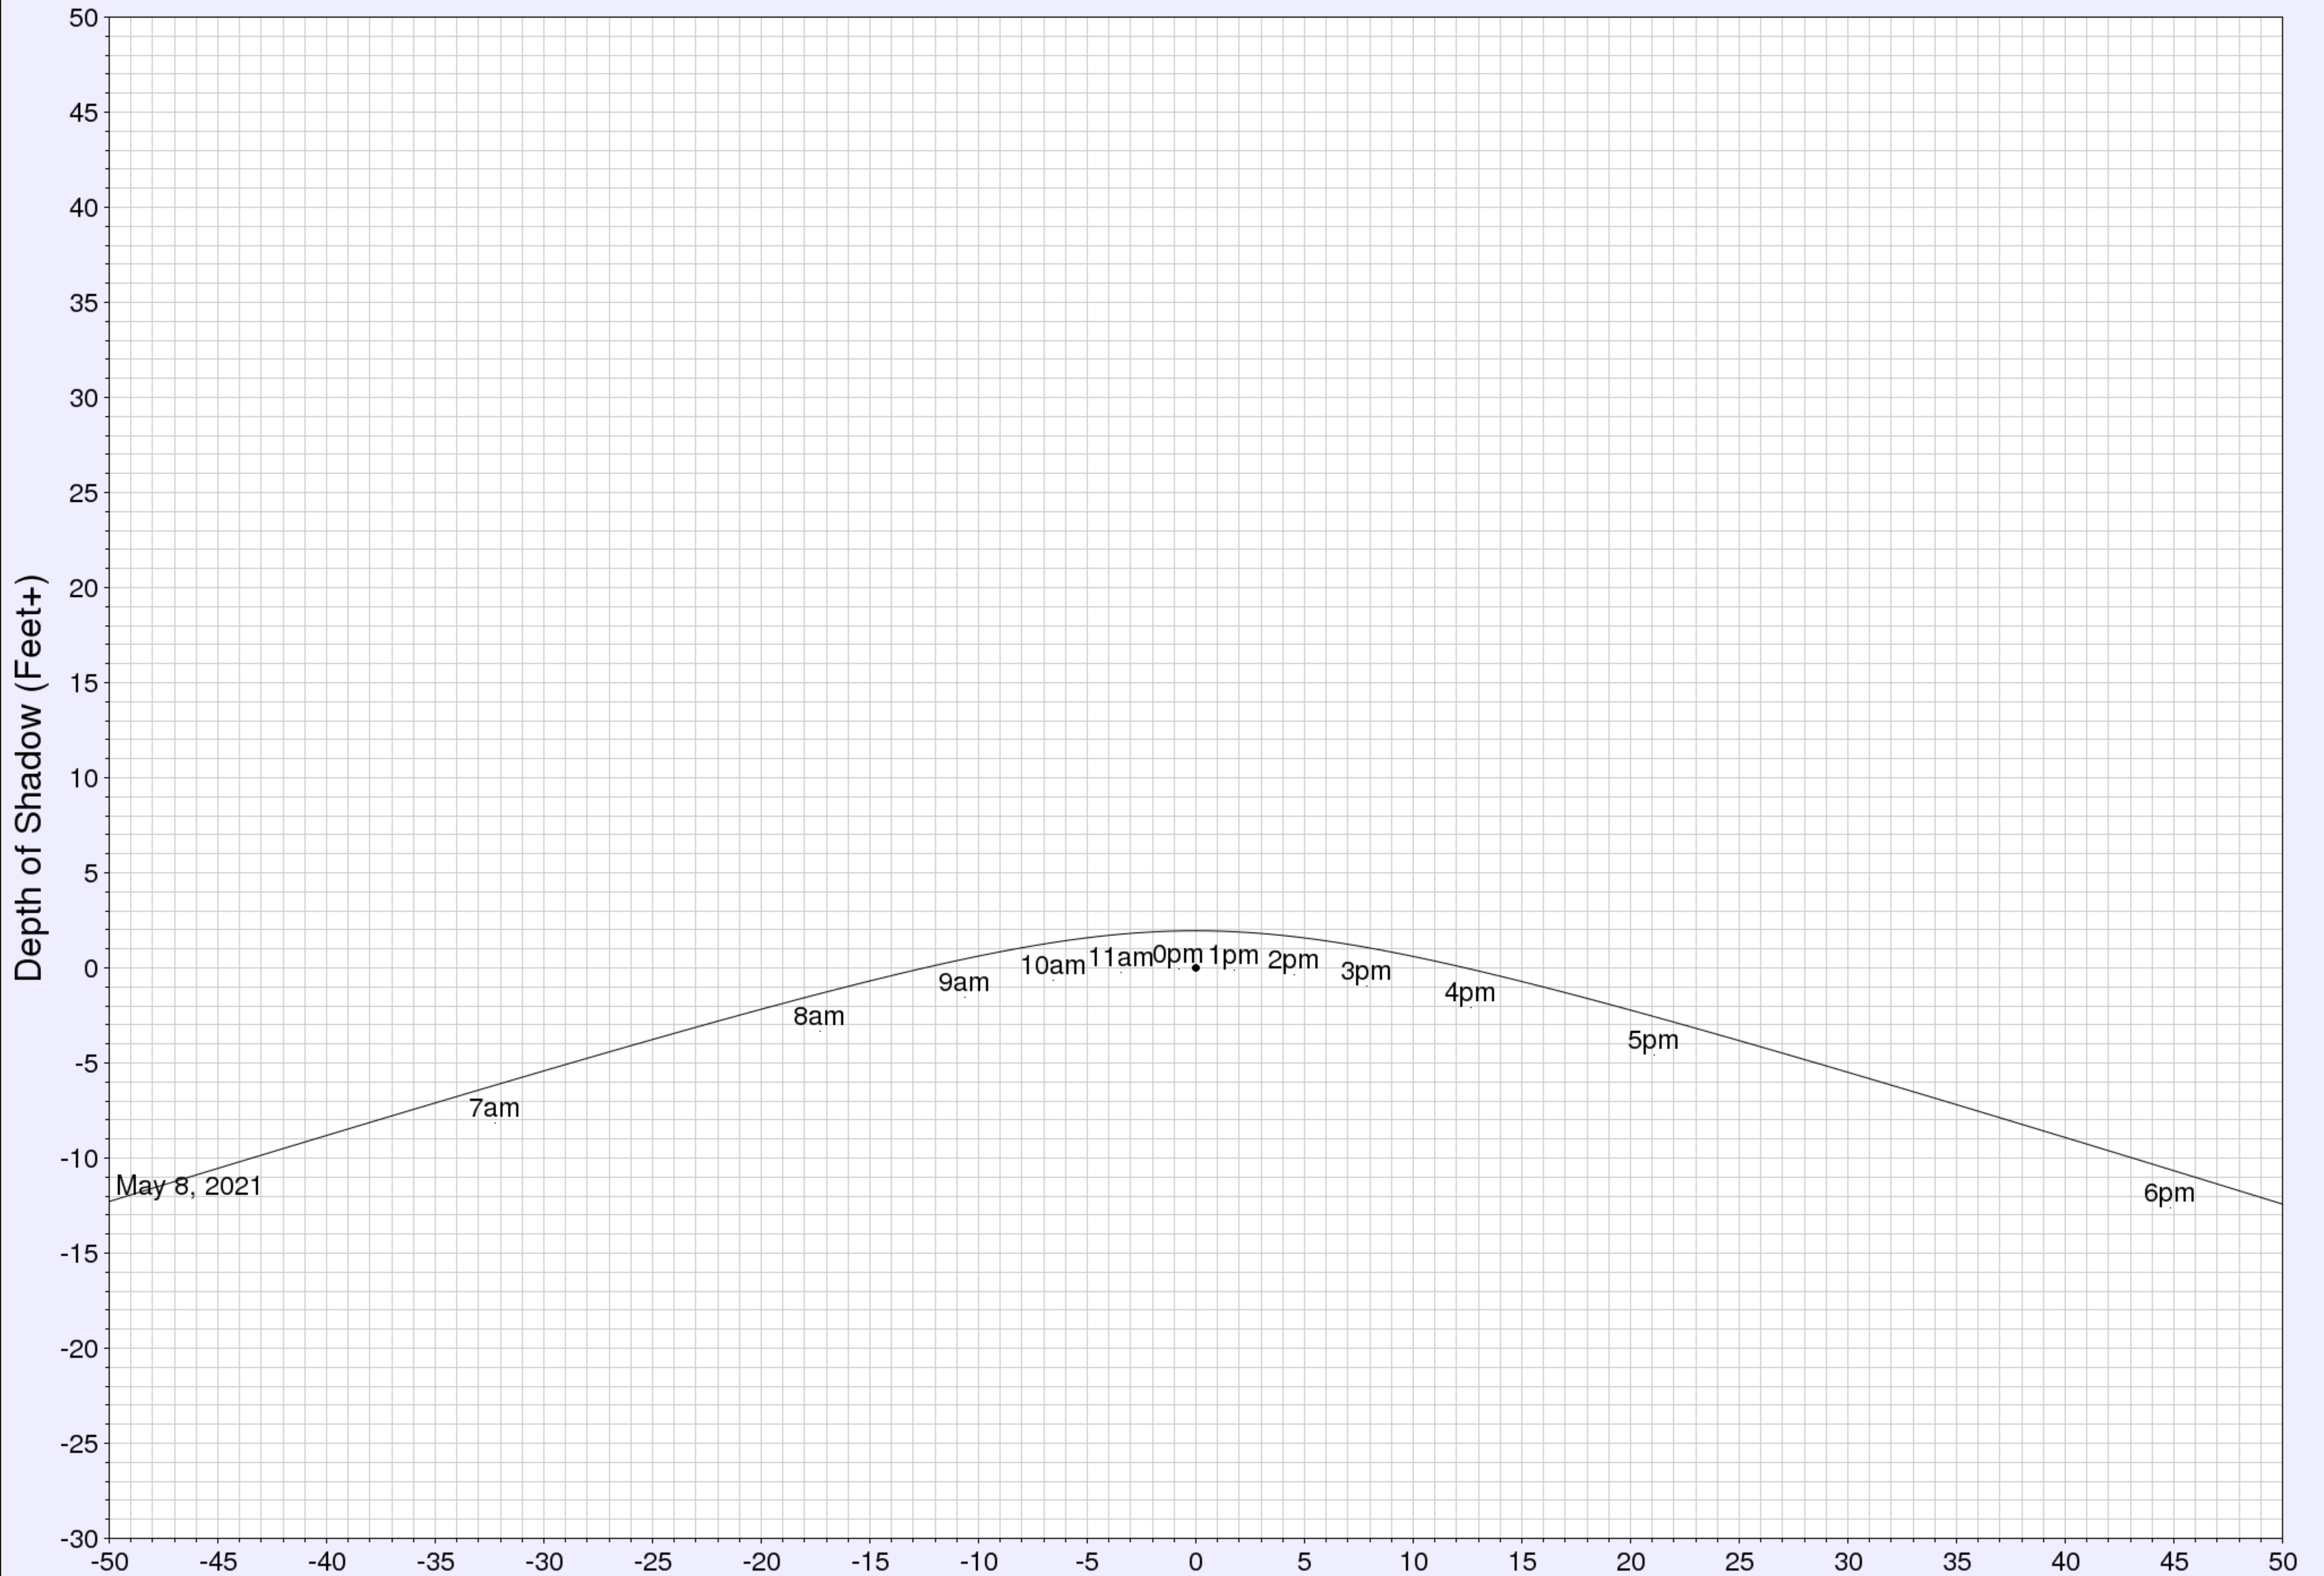

Extent of shadow for a 10.0 Feet+ pole

(c) UO Solar Radiation Monitoring Lab
Sponsor: ETO

West <-- Horizontal Distance (Feet+) --> East

Latitude: 28.33
Longitude: -80.61
Time zone: UTC-5
Hour lines indicate local standard time.