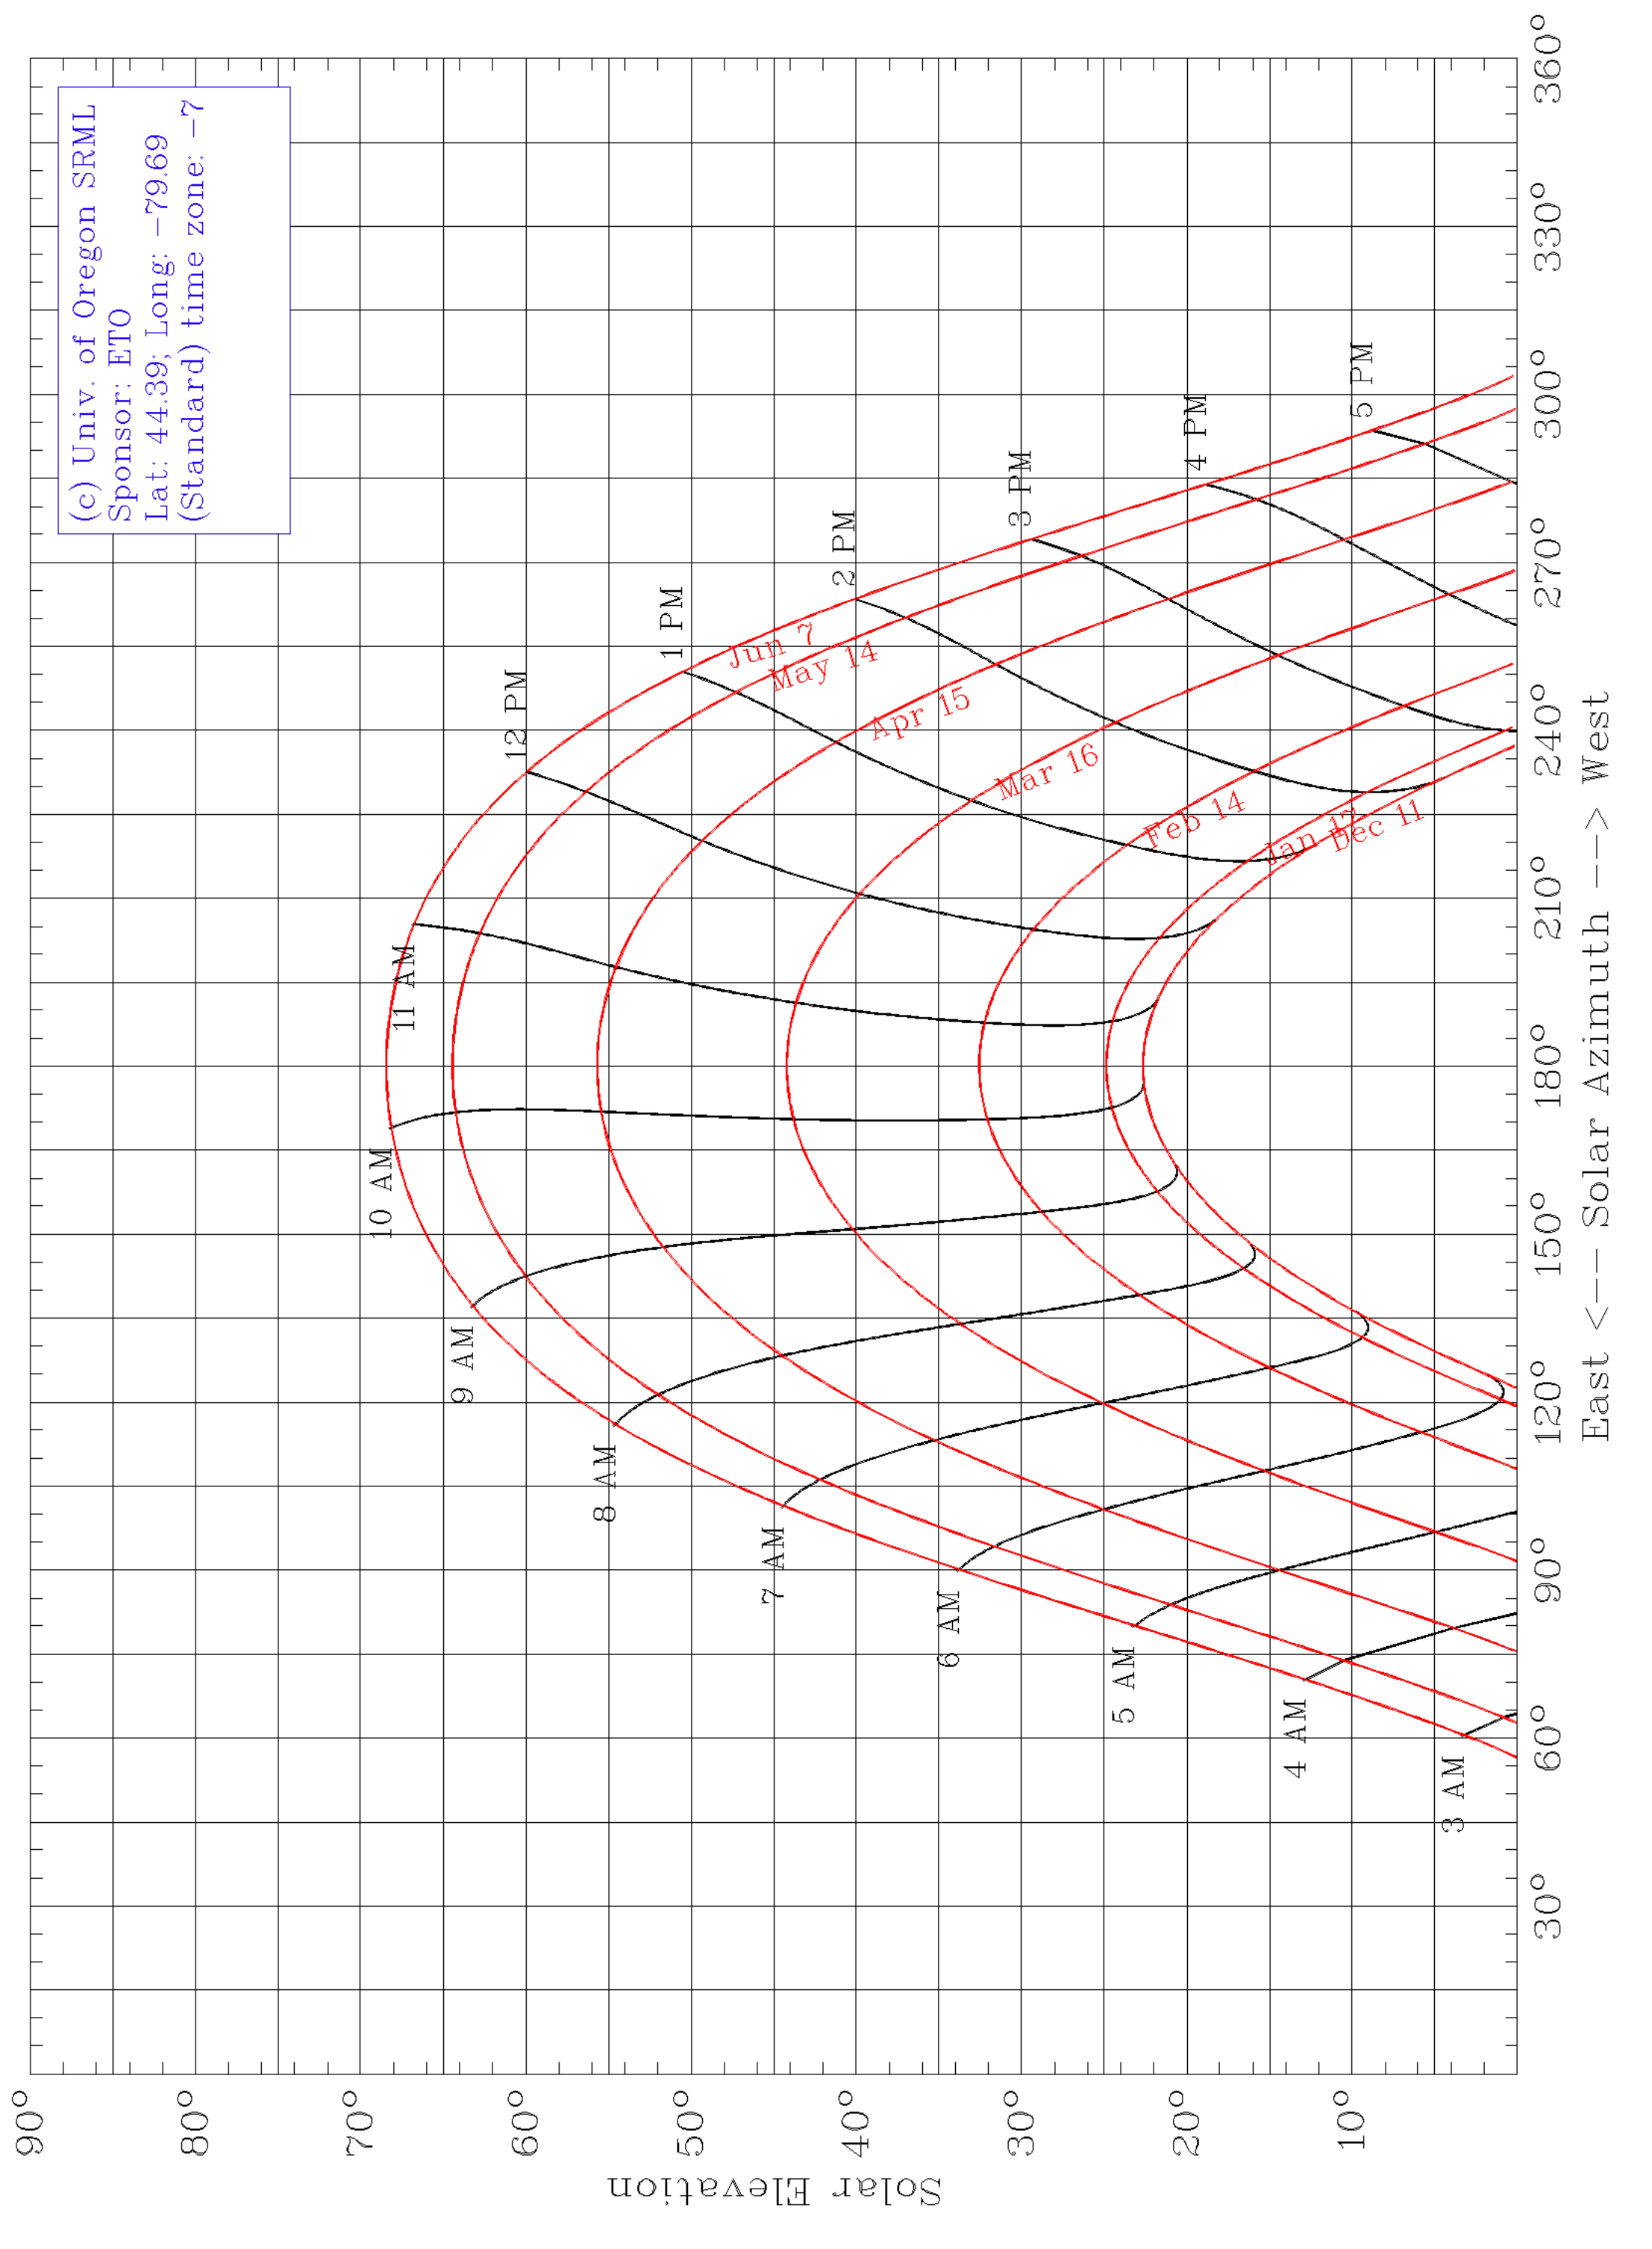

(c) Univ. of Oregon SRML
Sponsor: ETO
Lat: 44.39; Long: -79.69
(Standard) time zone: -7

East <--- Solar Azimuth ---> West