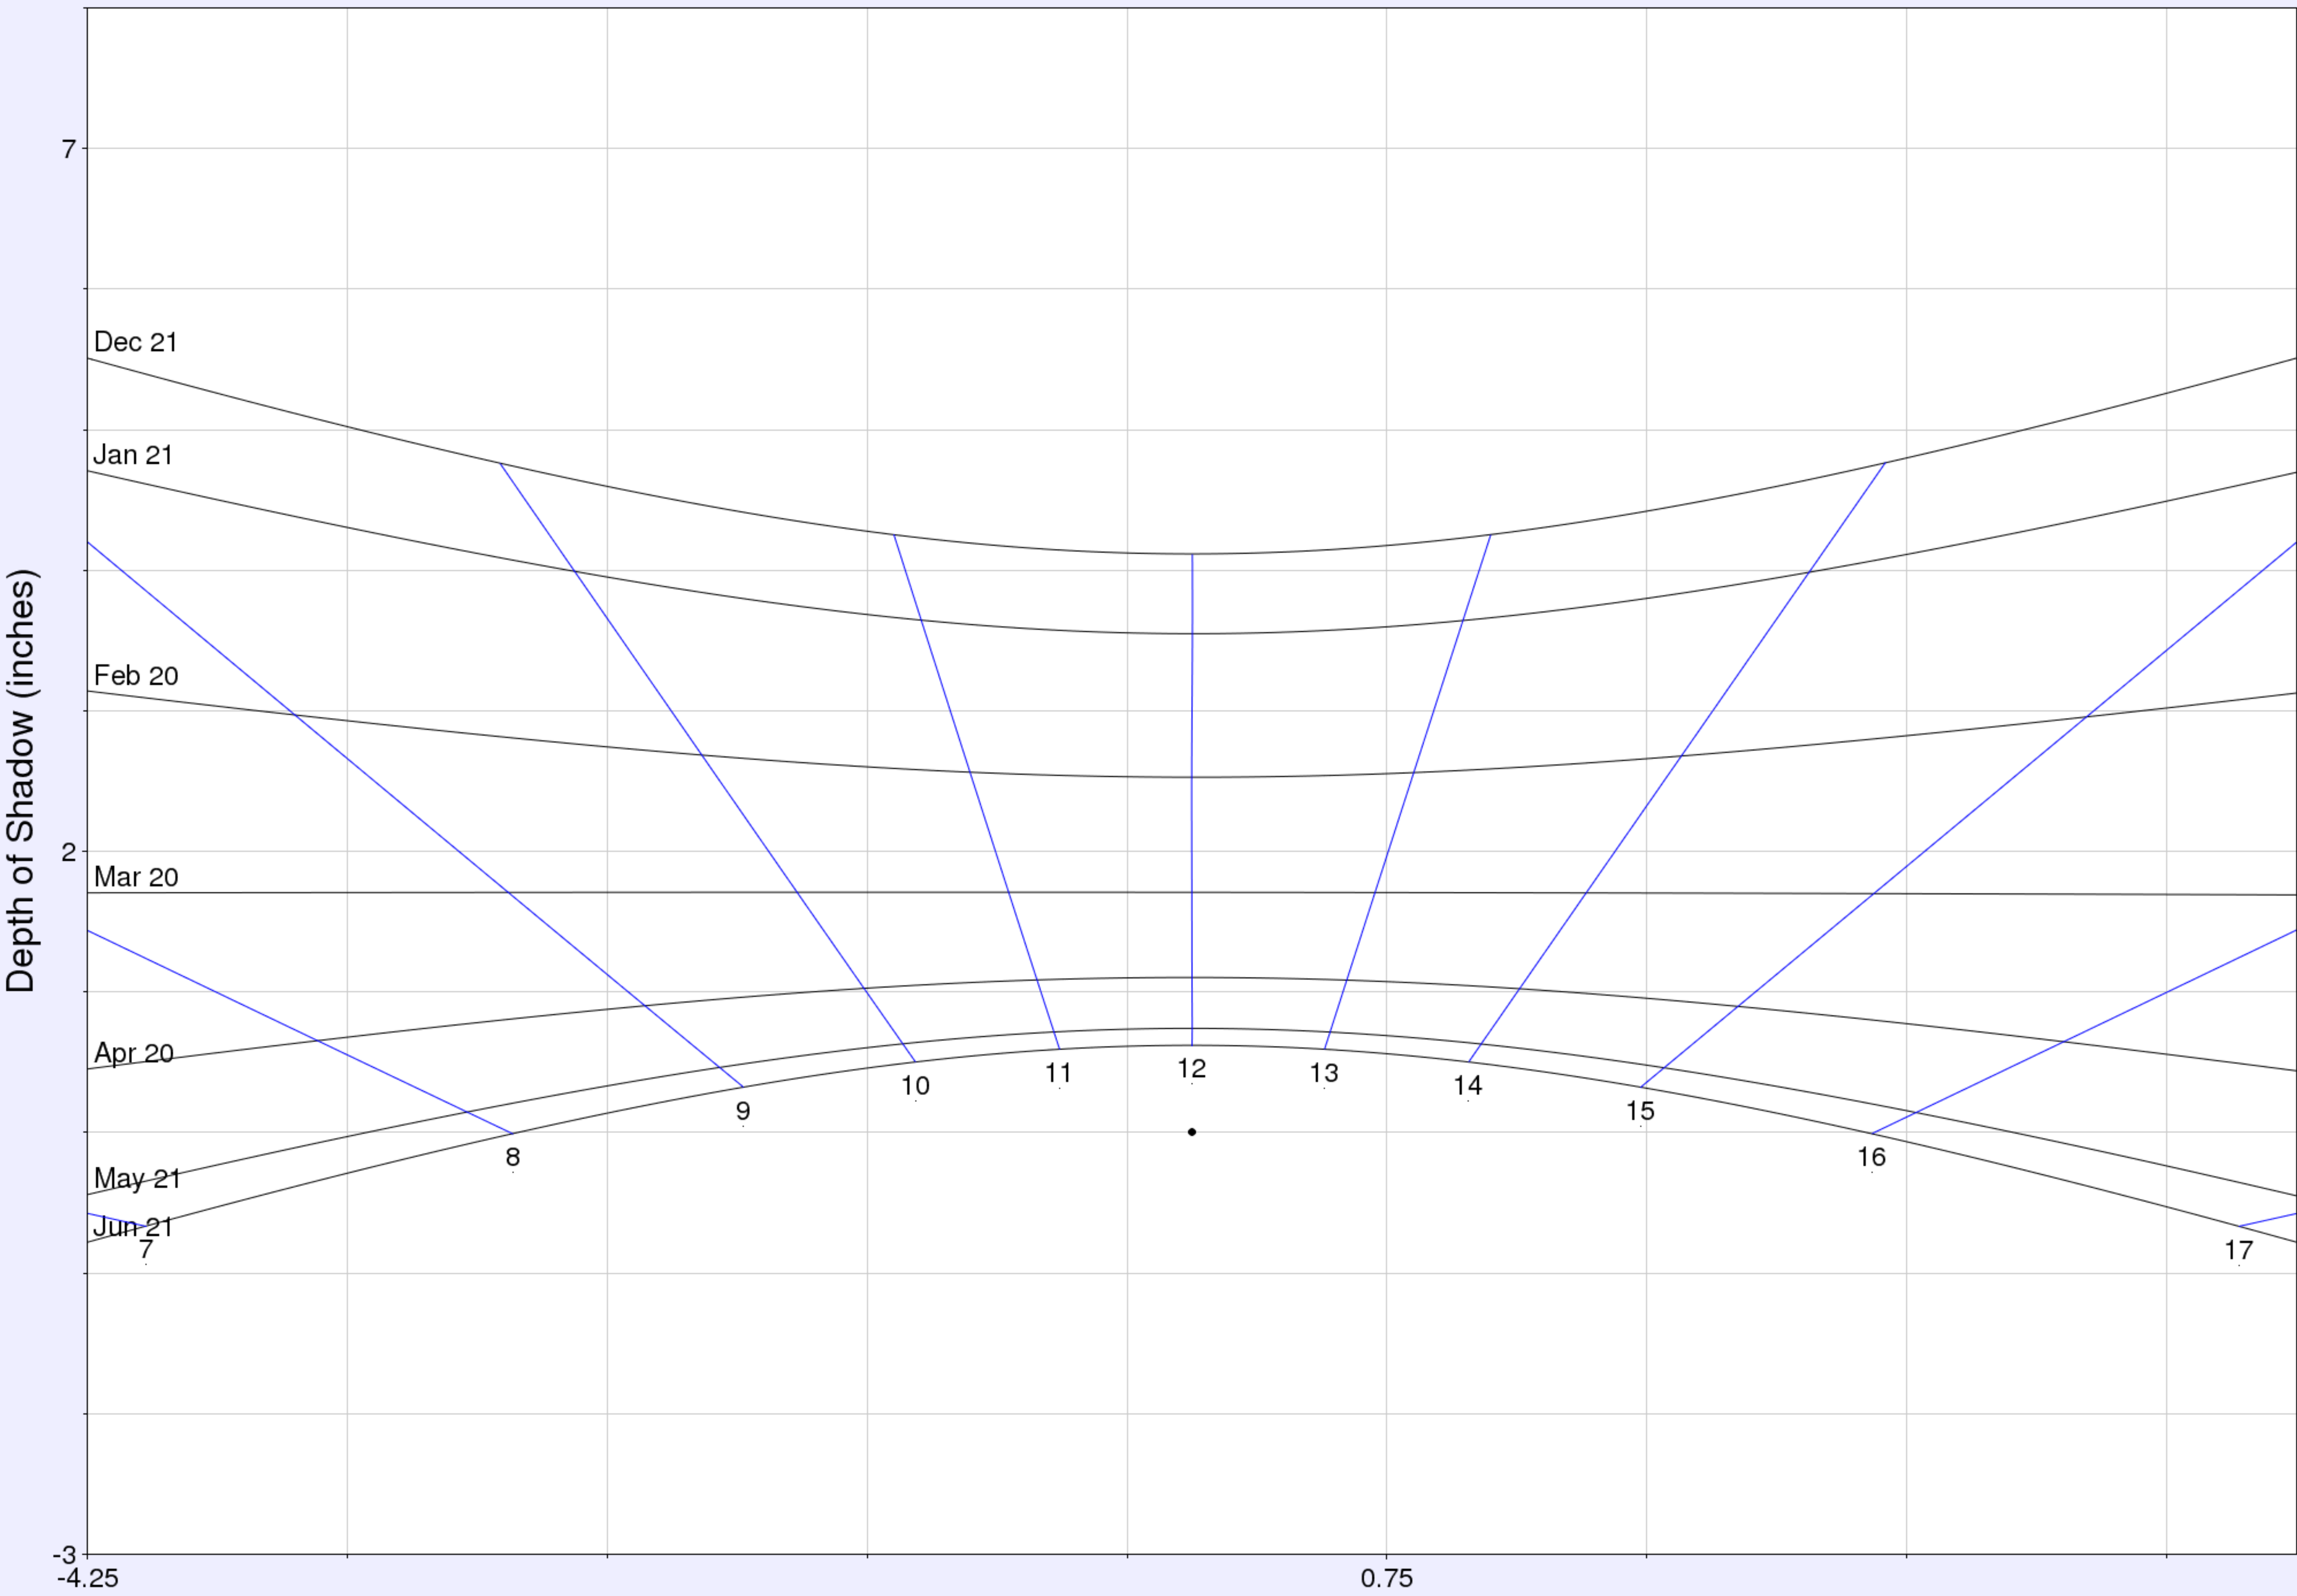

# Extent of shadow for a 2 inches pole

(c) UO Solar Radiation Monitoring Lab  
Sponsor: BPA

West <-- Horizontal Distance (inches) --> East

Latitude: 40.68  
Longitude: -74  
Time zone: UTC-8  
Hour lines indicate local solar time.