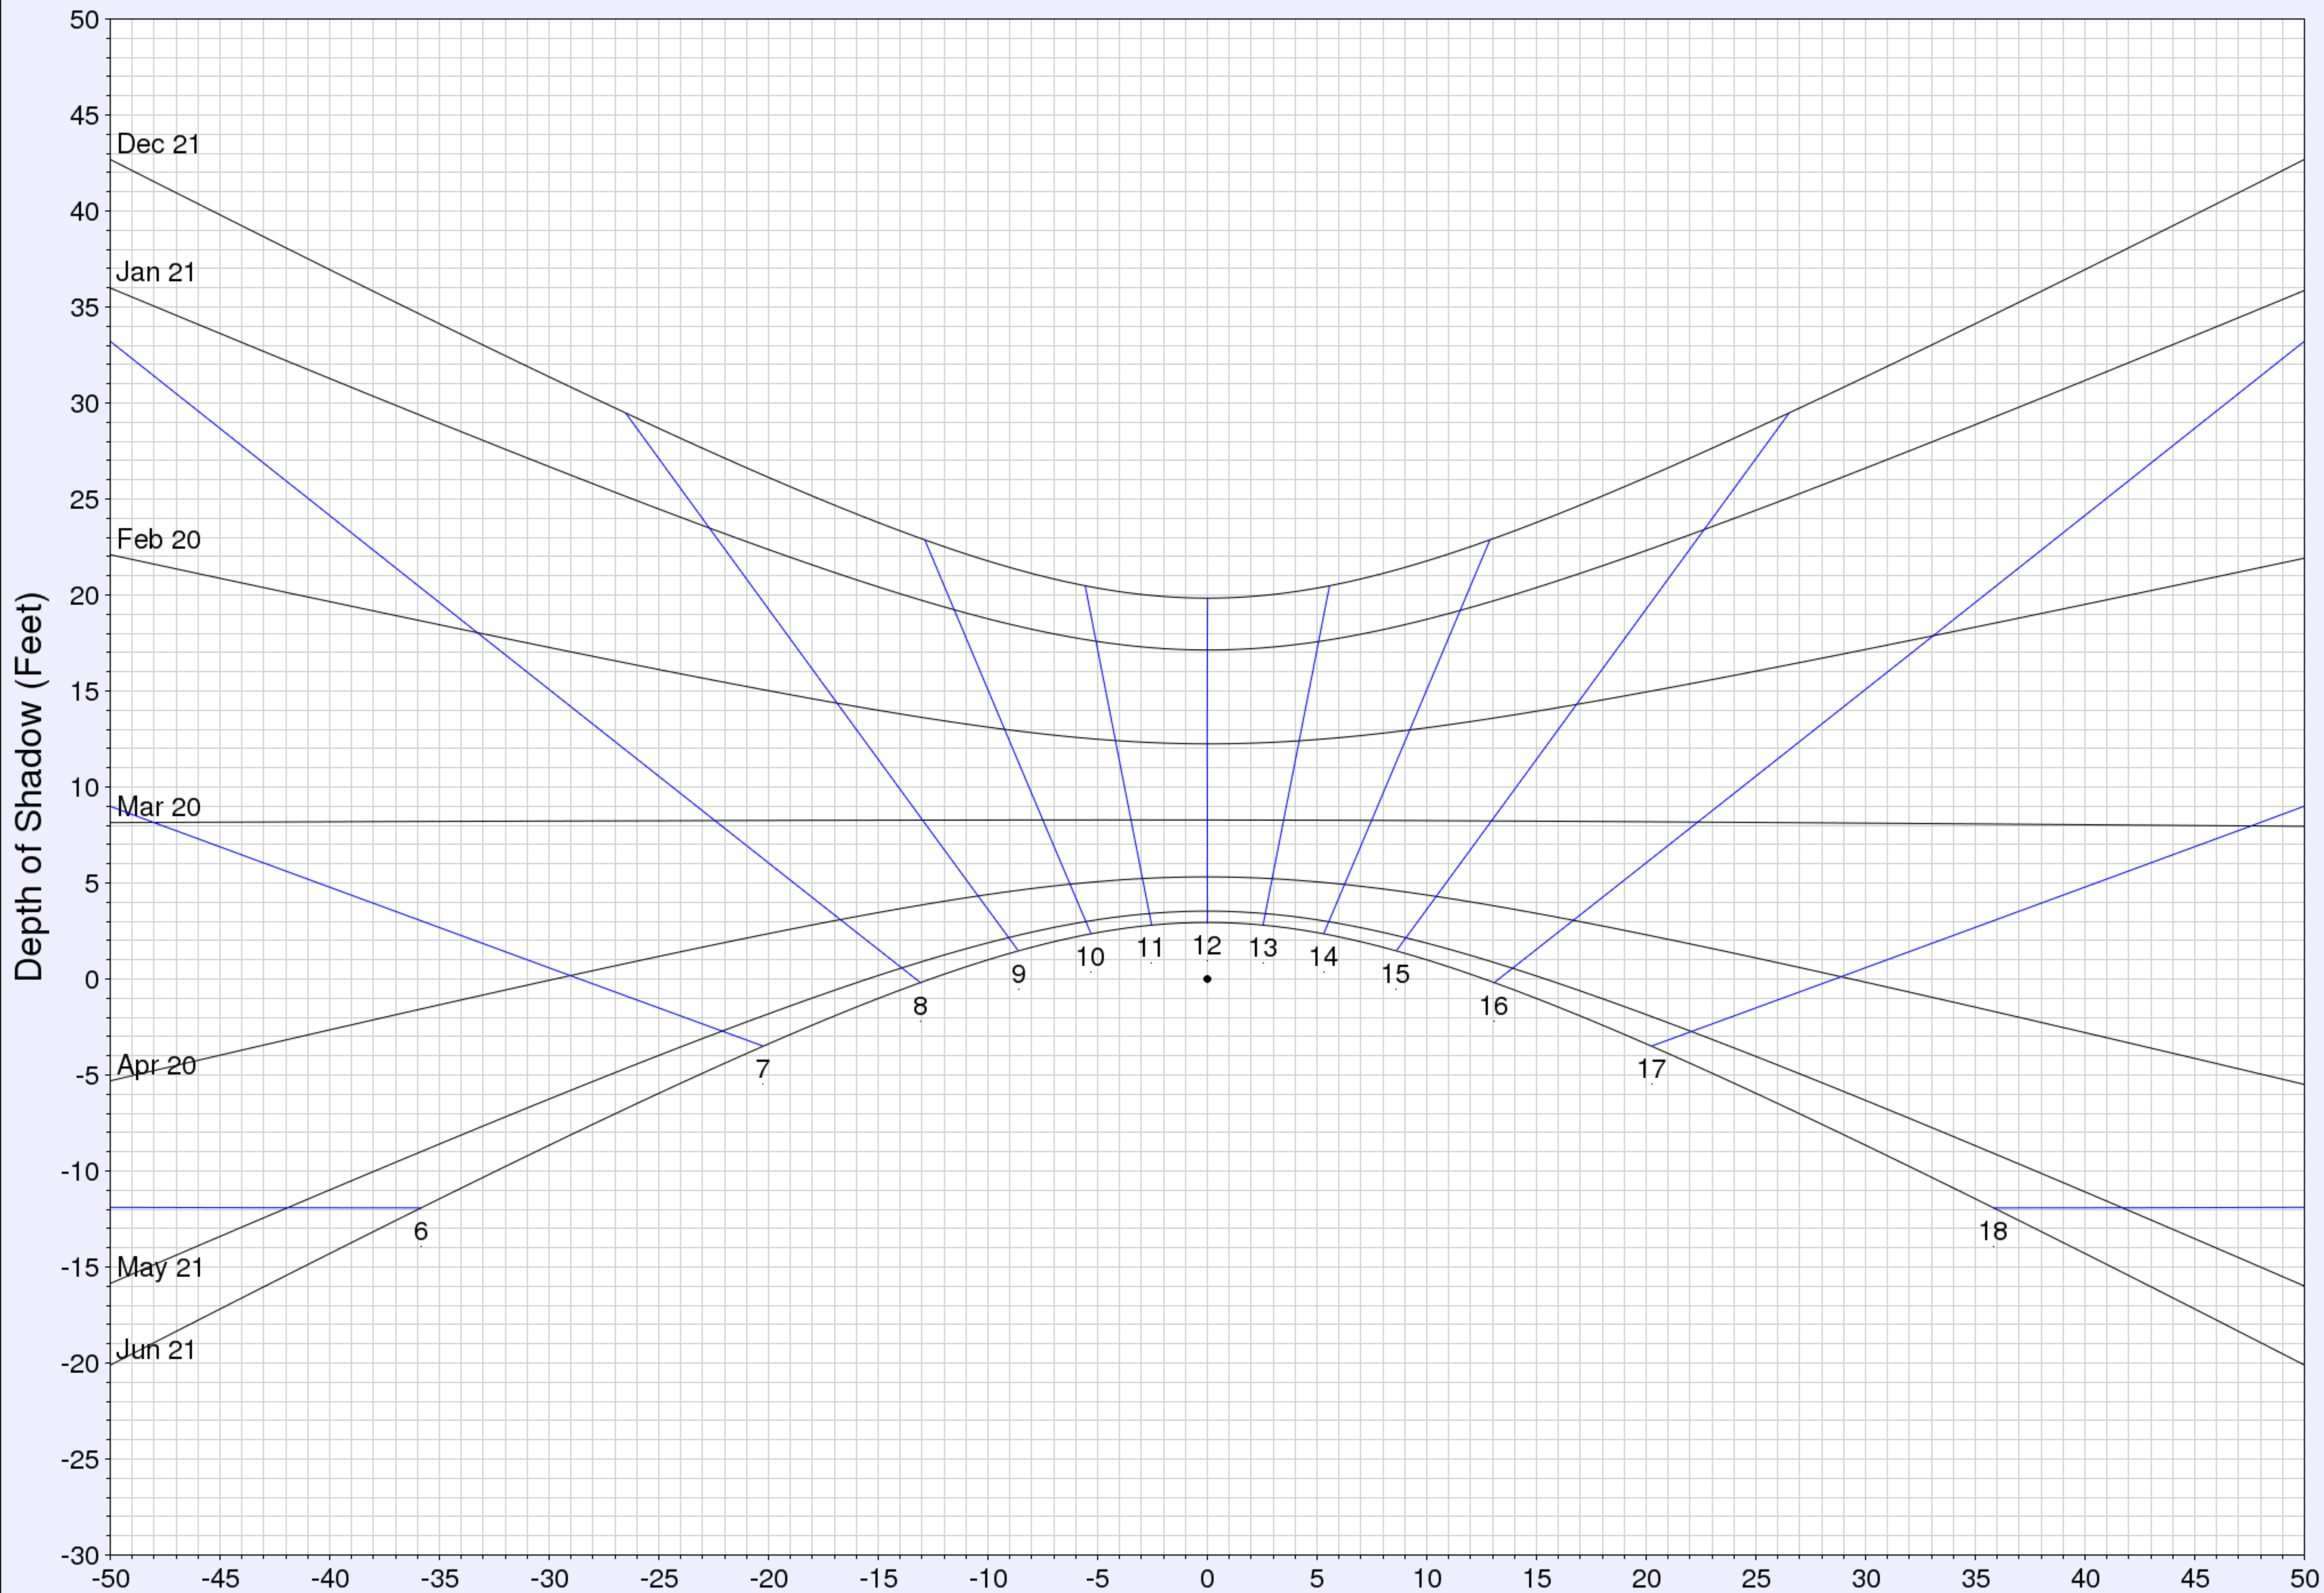

Extent of shadow for a 10.0 Feet pole

(c) UO Solar Radiation Monitoring Lab
Sponsor: BPA

West <-- Horizontal Distance (Feet) --> East

Latitude: 39.84
Longitude: -111.88
Time zone: UTC-8
Hour lines indicate local solar time.