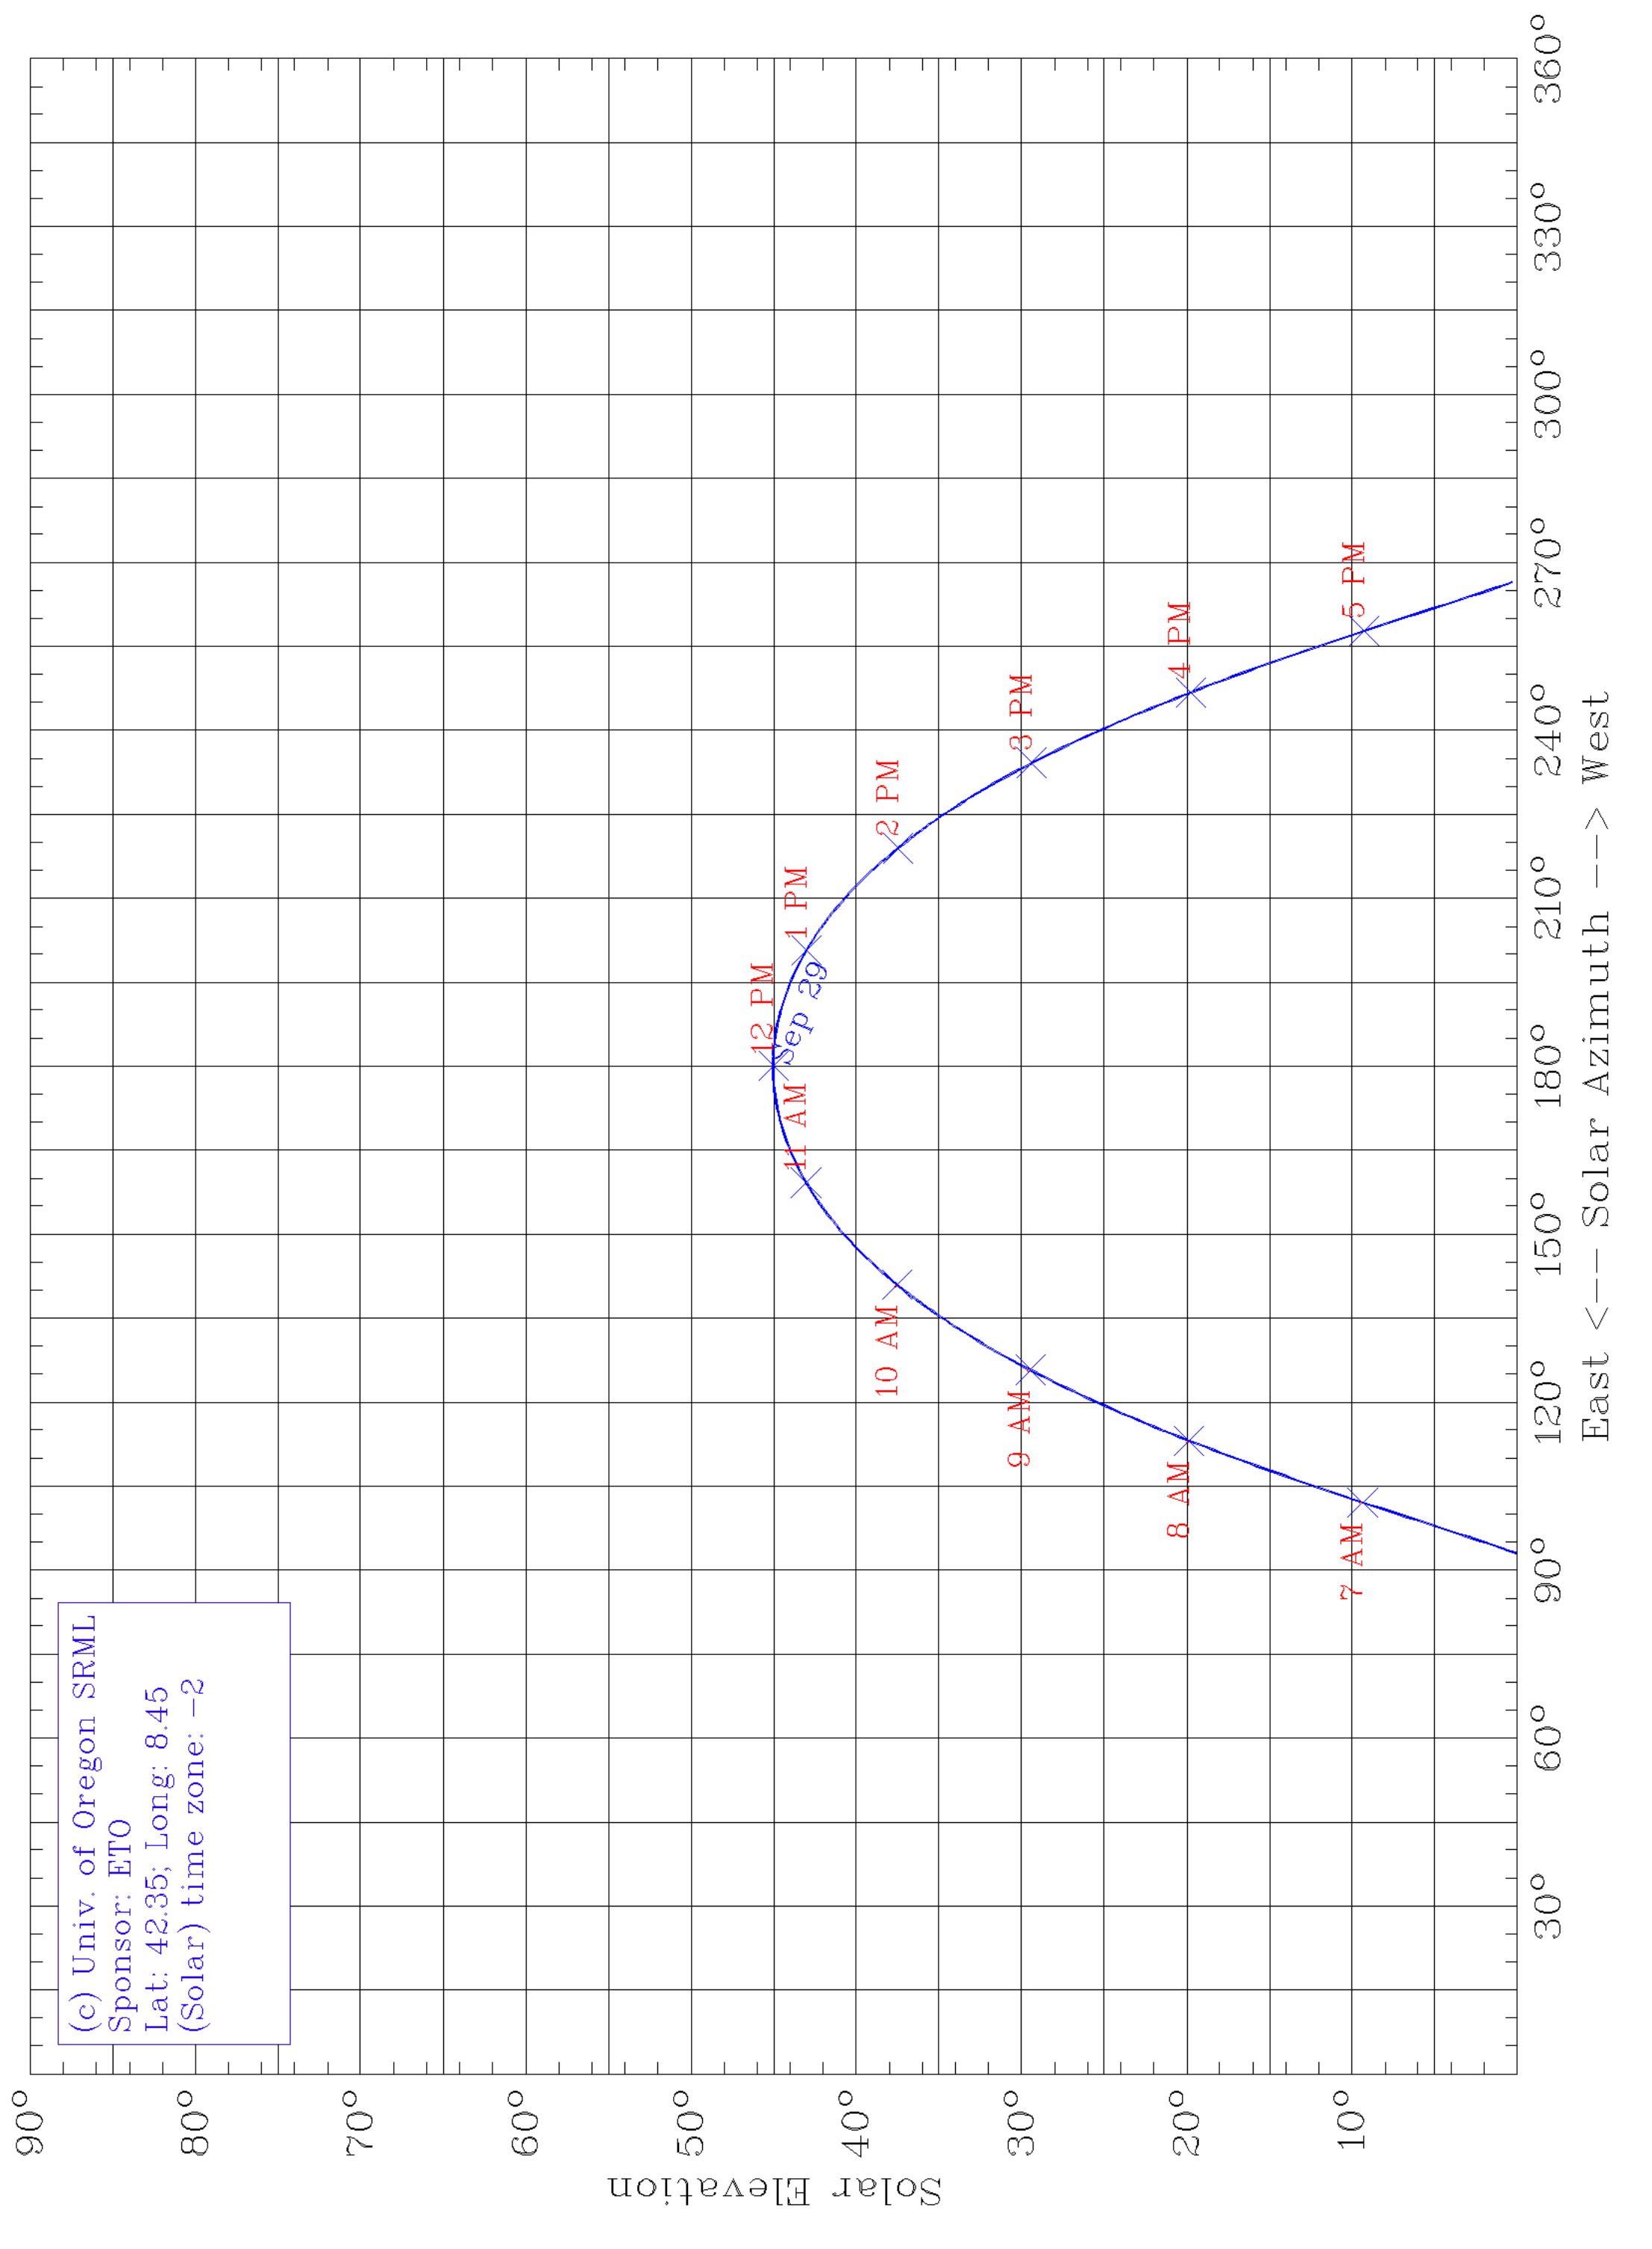

(c) Univ. of Oregon SRML
Sponsor: ETO
Lat: 42.35; Long: 8.45
(Solar) time zone: -2

East <--- Solar Azimuth ---> West