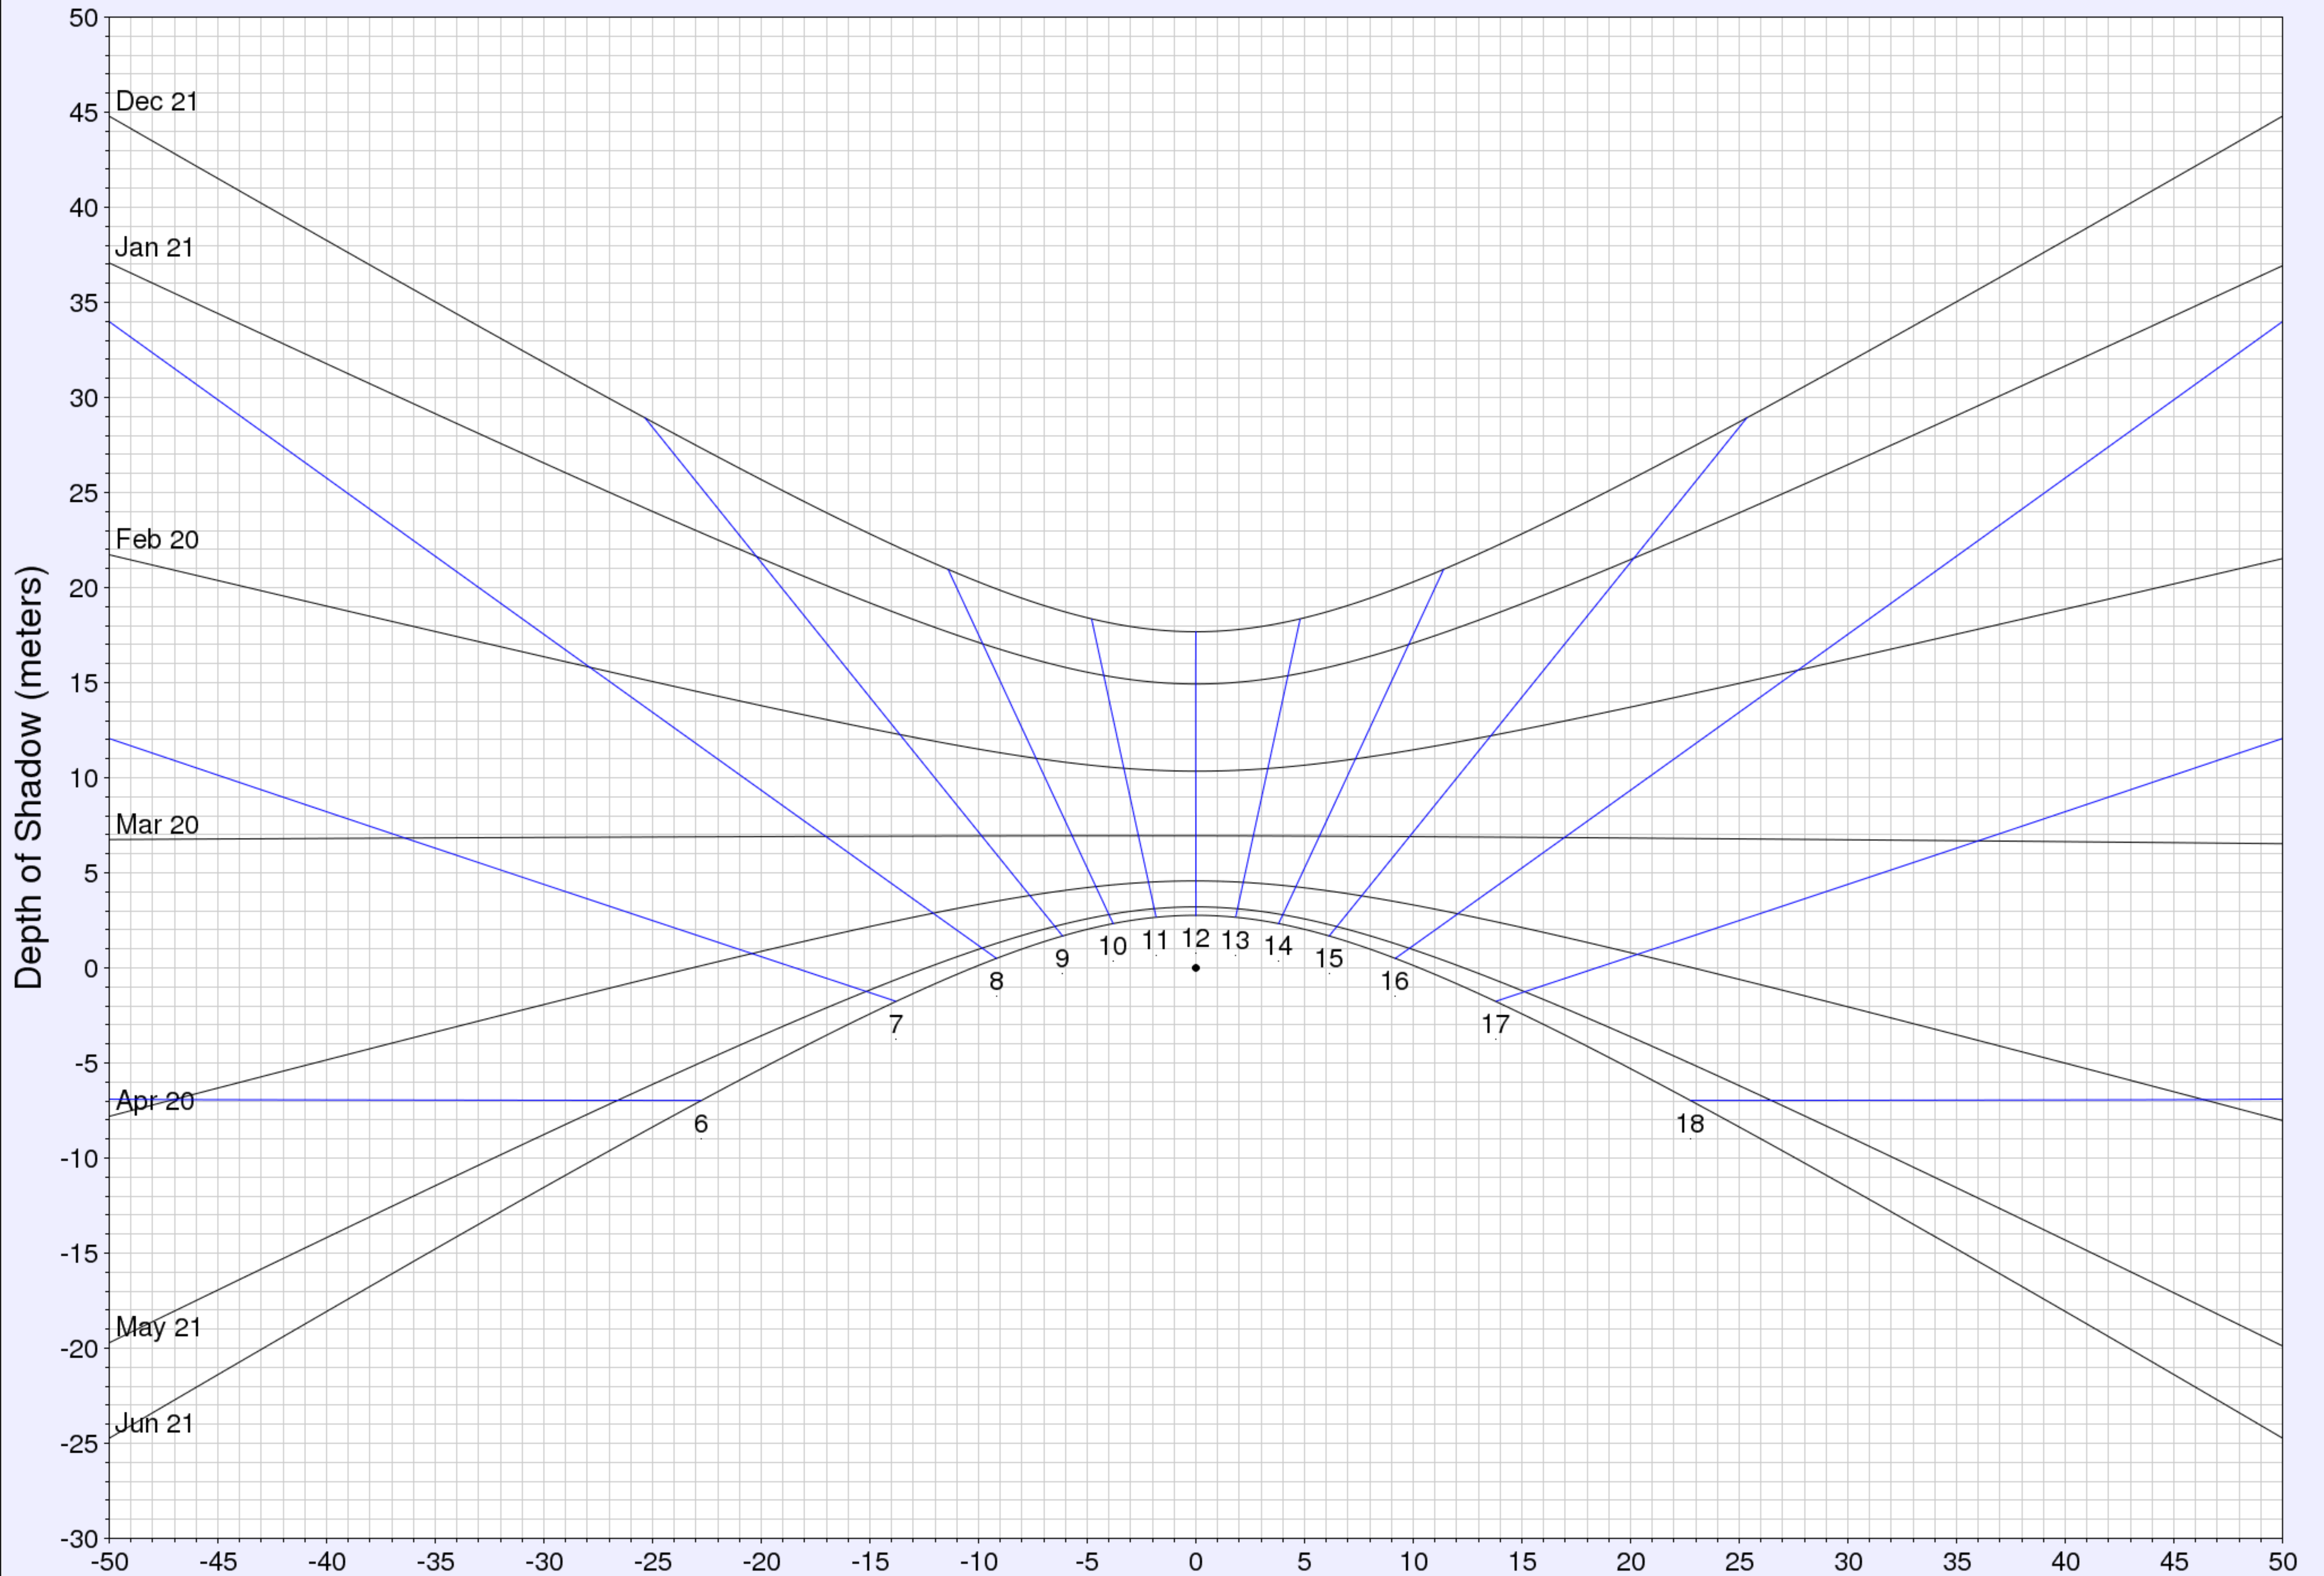

Extent of shadow for a 7.0 m pole

(c) UO Solar Radiation Monitoring Lab
Sponsor: BPA

West <-- Horizontal Distance (meters) --> East

Latitude: 45
Longitude: -120
Time zone: UTC-8
Hour lines indicate local solar time.