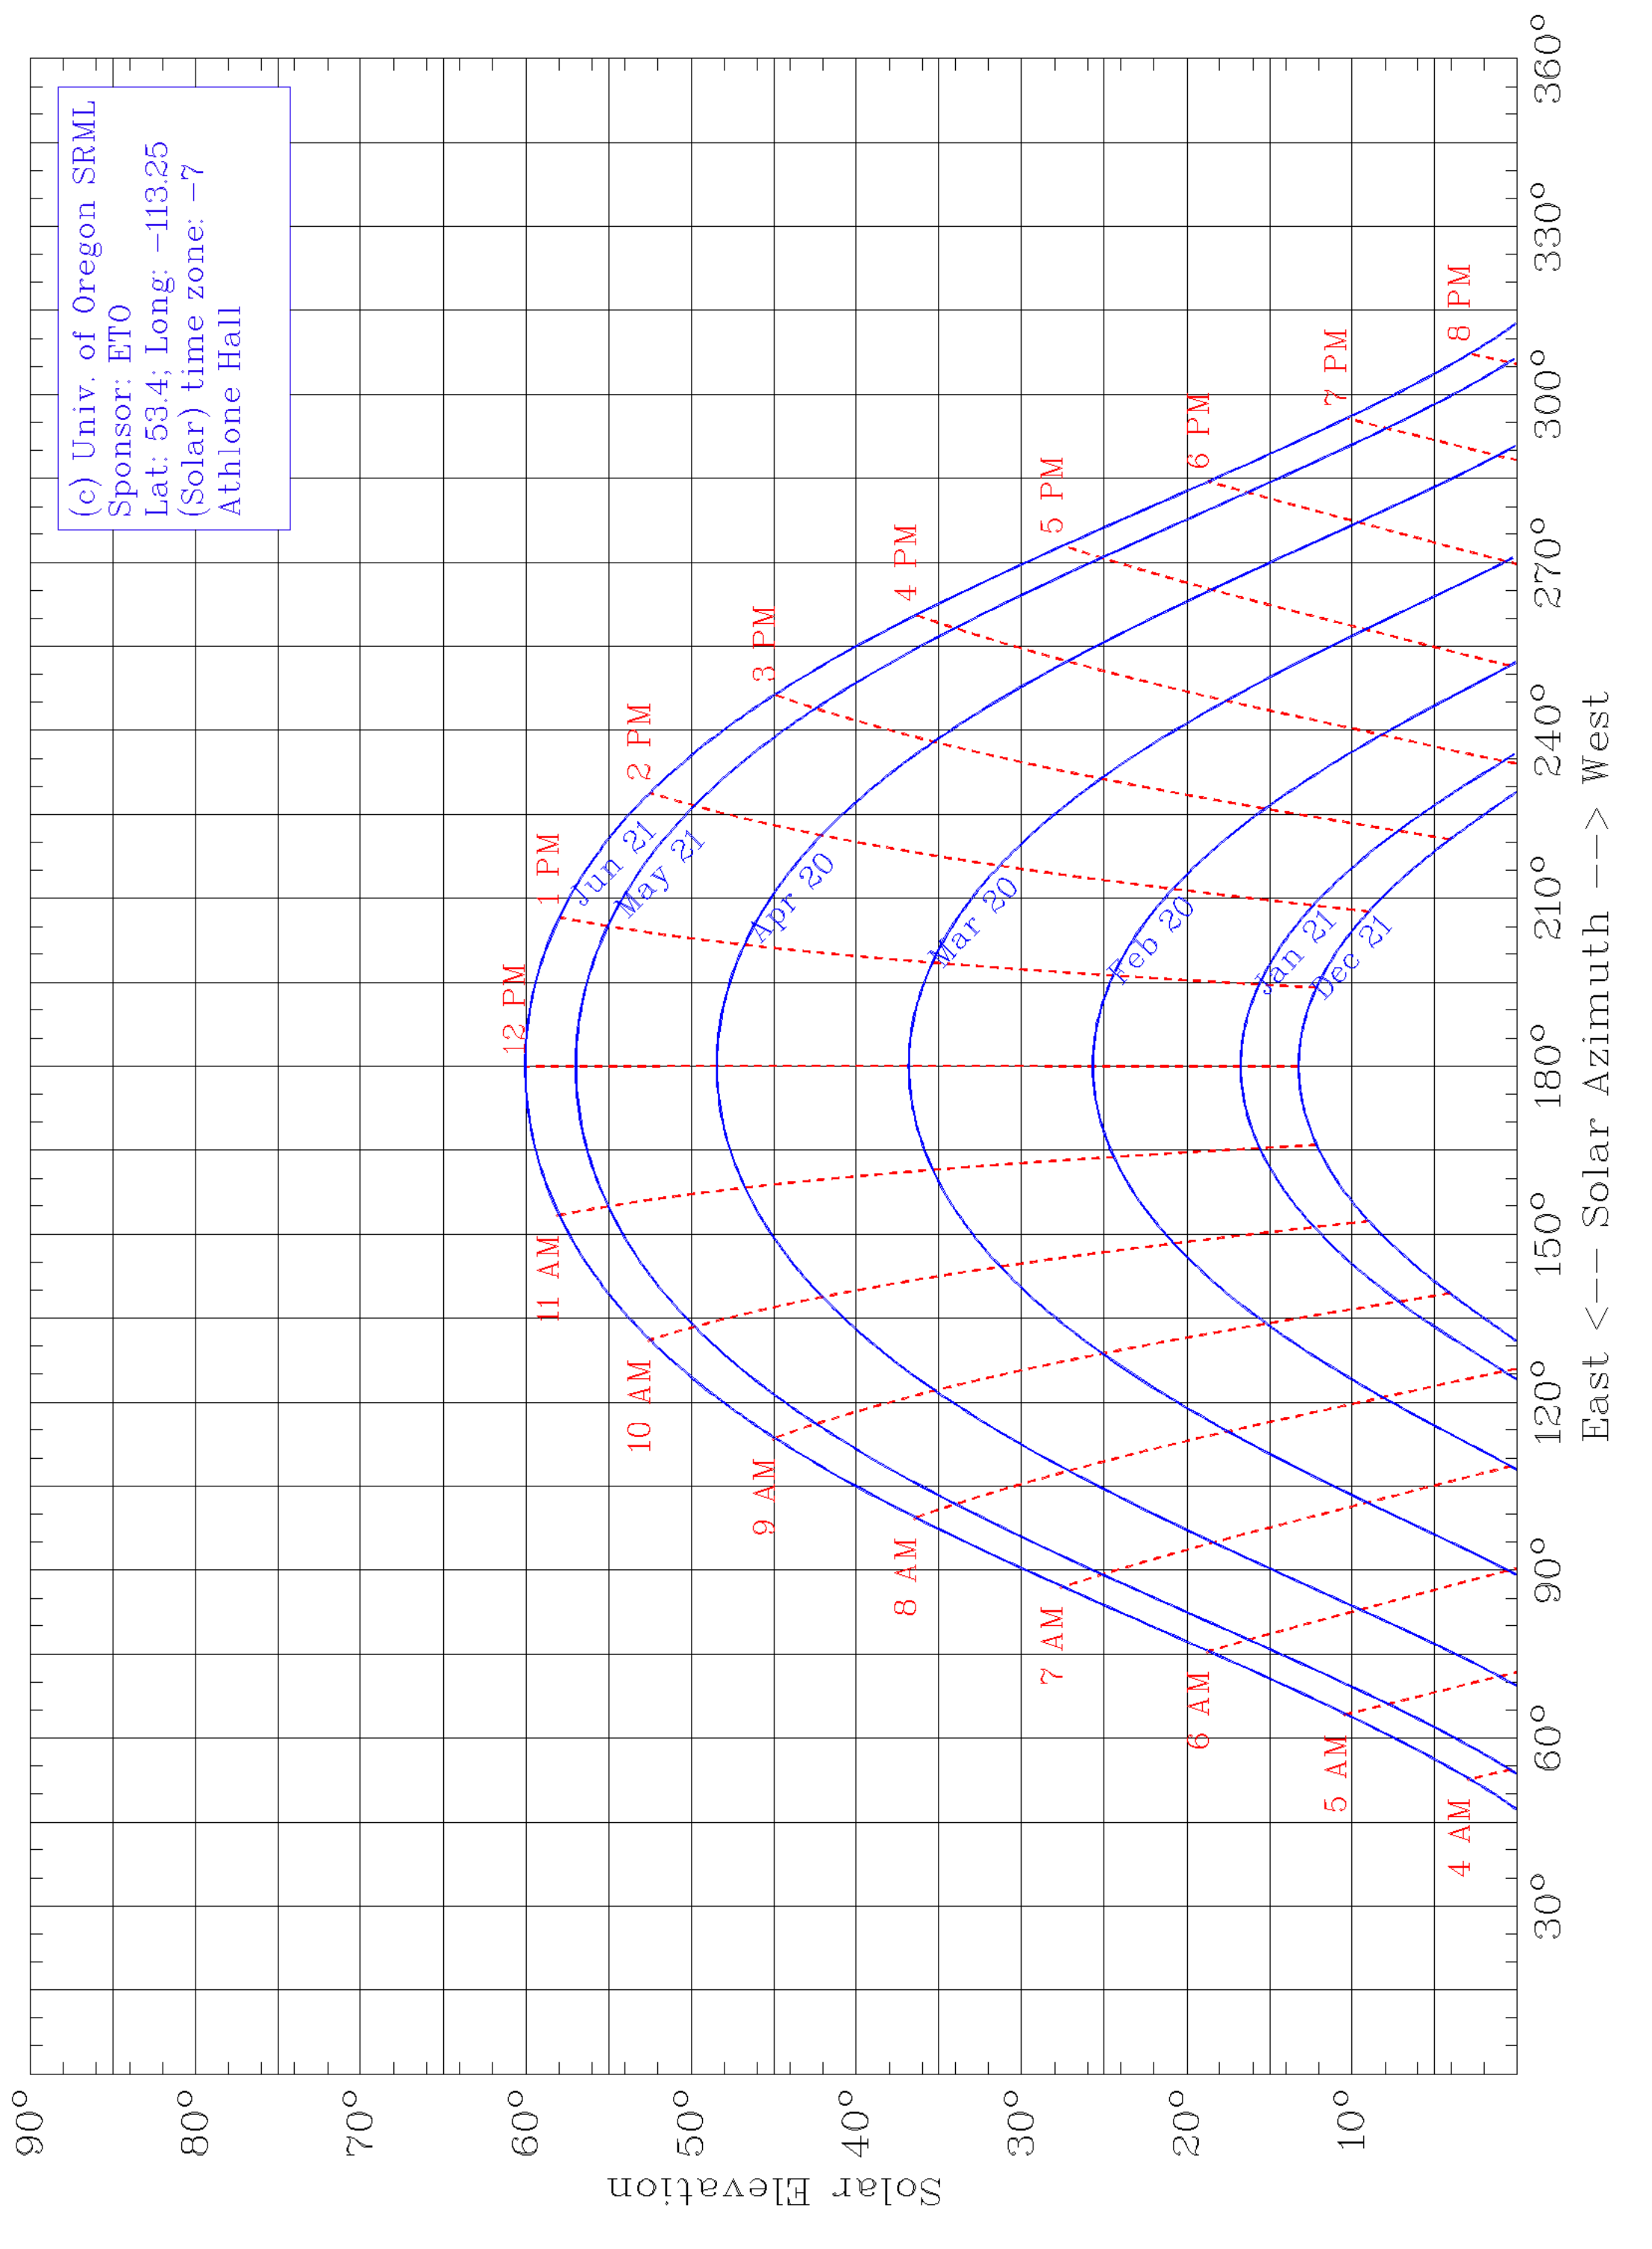

(c) Univ. of Oregon SRML
Sponsor: ETO
Lat: 53.4; Long: -113.25
(Solar) time zone: -7
Athlone Hall

East <--- Solar Azimuth ---> West