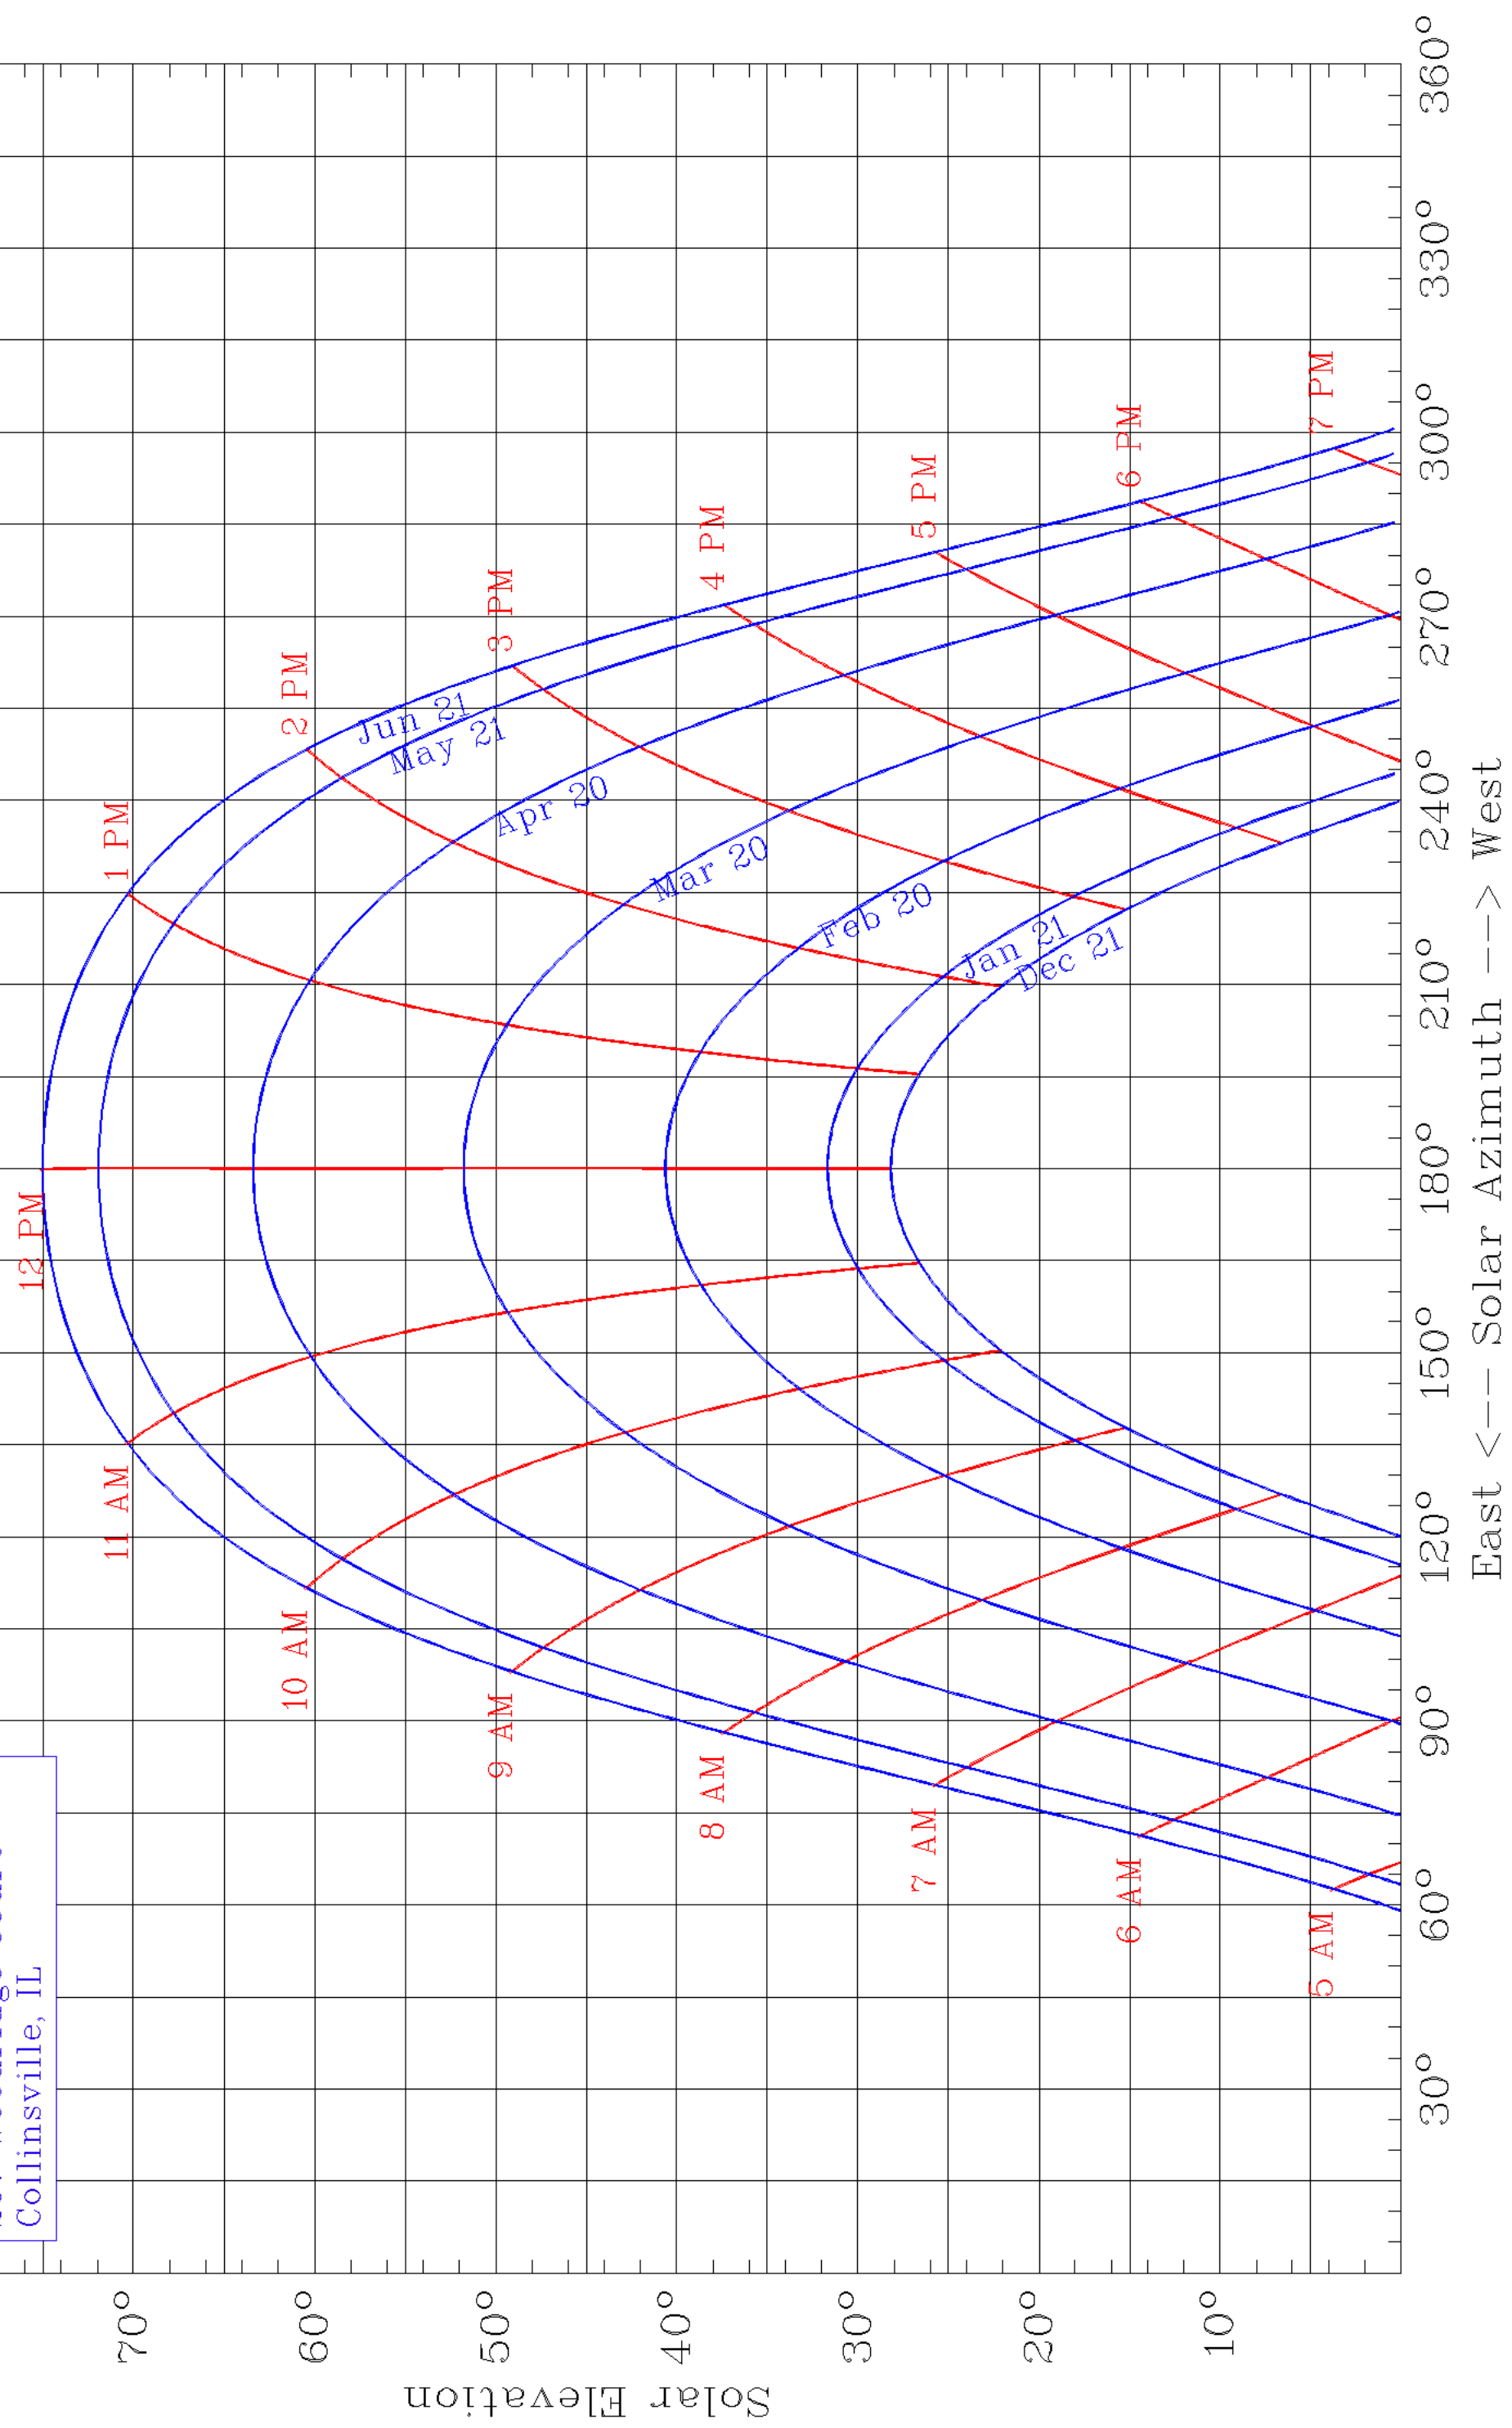

(c) Univ. of Oregon SRML
Sponsor: BPA
Lat: 38.42; Long: -89.93
(Solar) time zone: -6
207 Woodridge Court
Collinsville, IL

East <--- Solar Azimuth ---> West