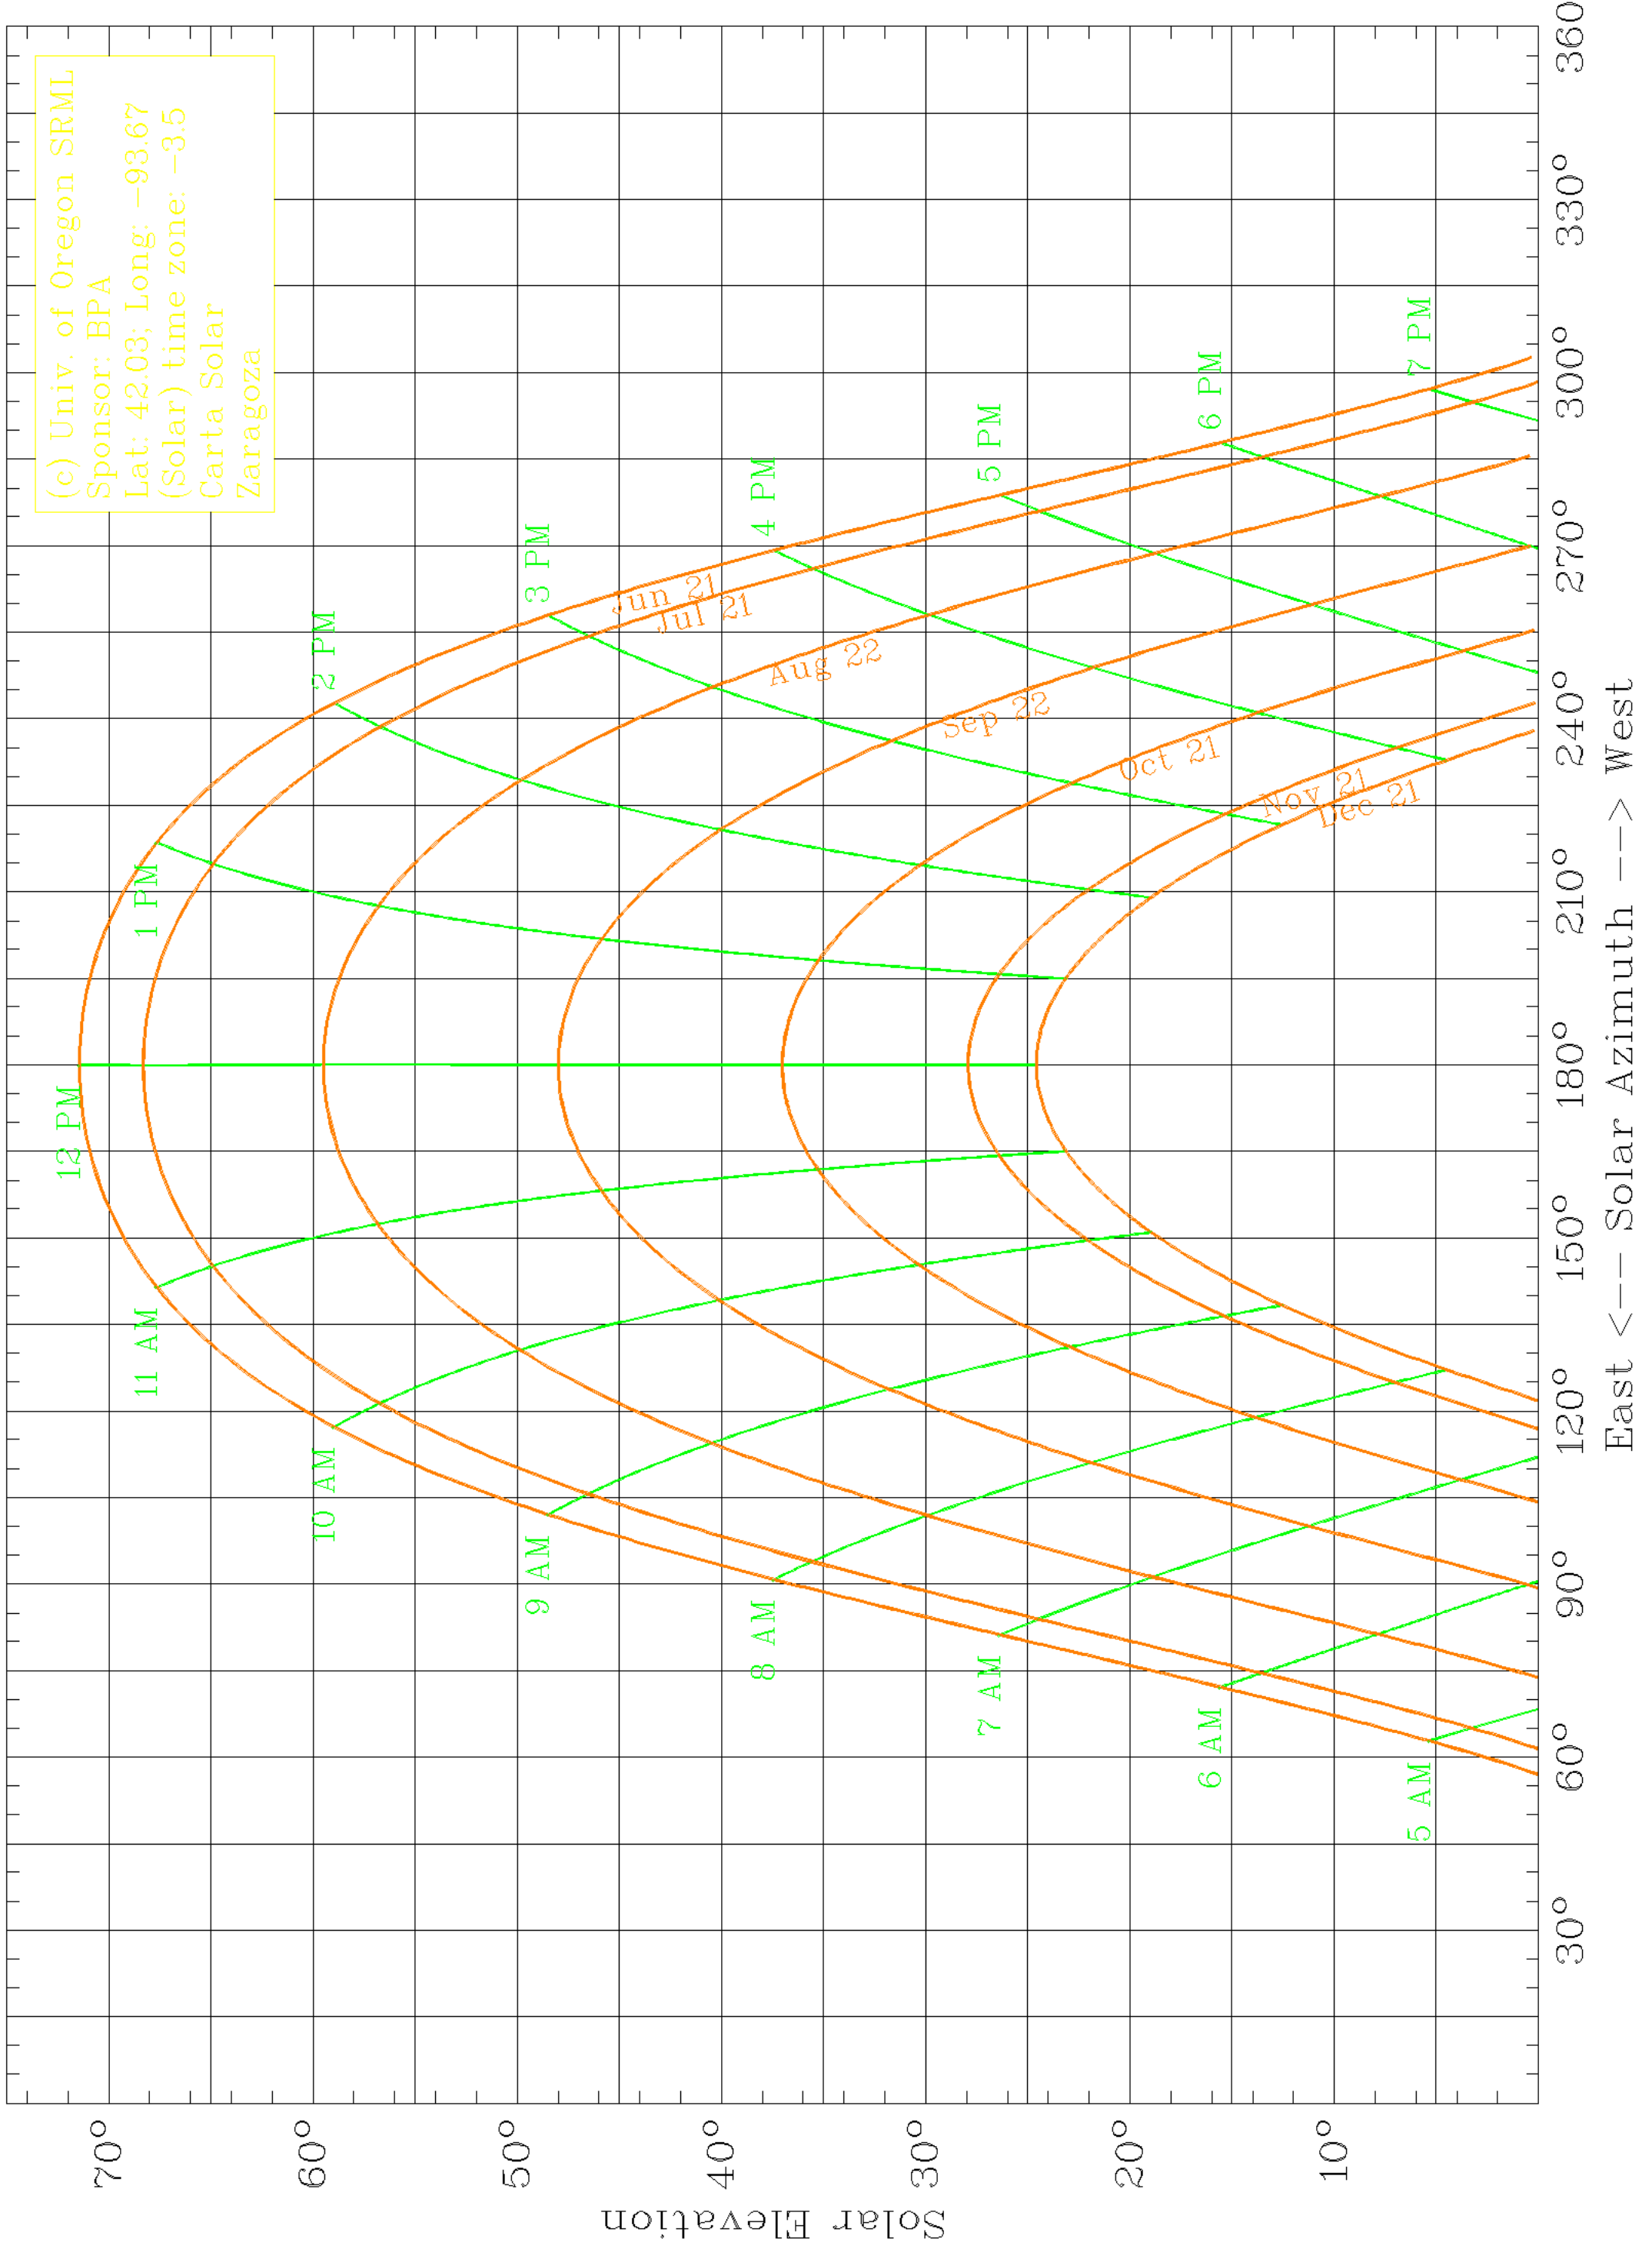

(c) Univ. of Oregon SRML
Sponsor: BPA
Lat: 42.03; Long: -93.67
(Solar) time zone: -3.5
Carta Solar
Zaragoza

East <-- Solar Azimuth --> West