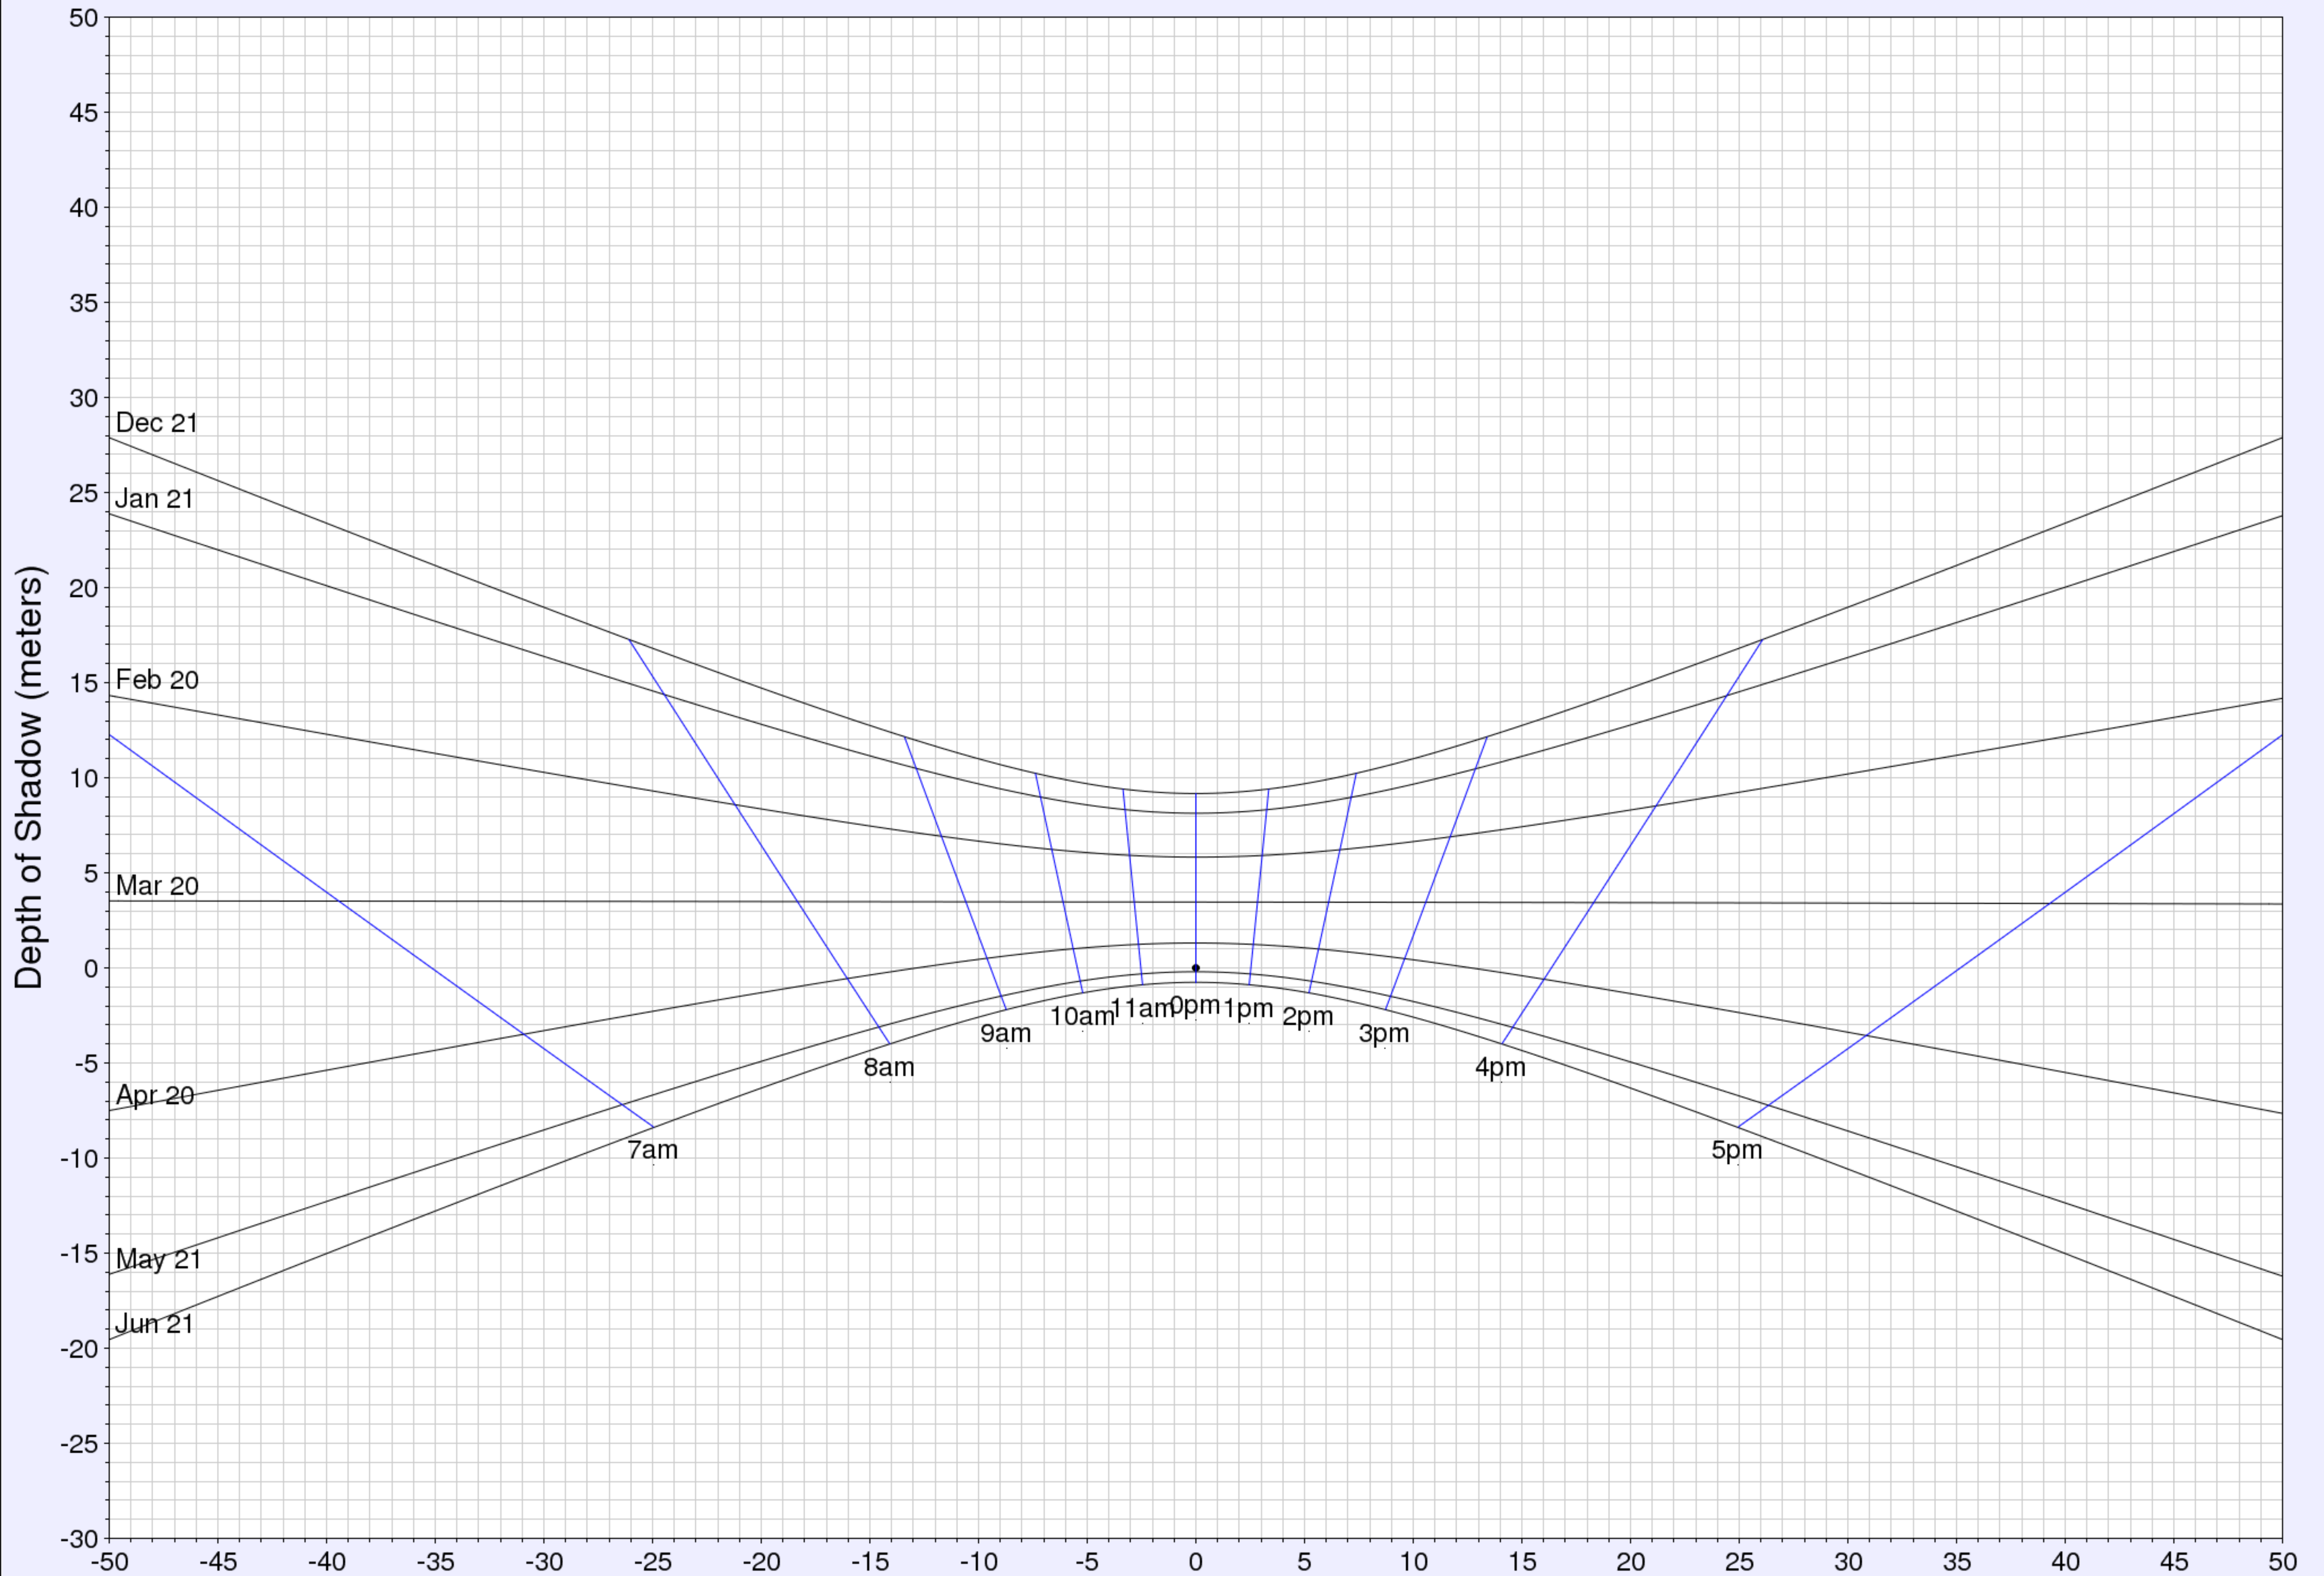

# Extent of shadow for a 10.0 m pole

(c) UO Solar Radiation Monitoring Lab  
Sponsor: ETO

West <-- Horizontal Distance (meters) --> East

Latitude: 19.1  
Longitude: 72.9  
Time zone: UTC5.5  
Hour lines indicate local solar time.