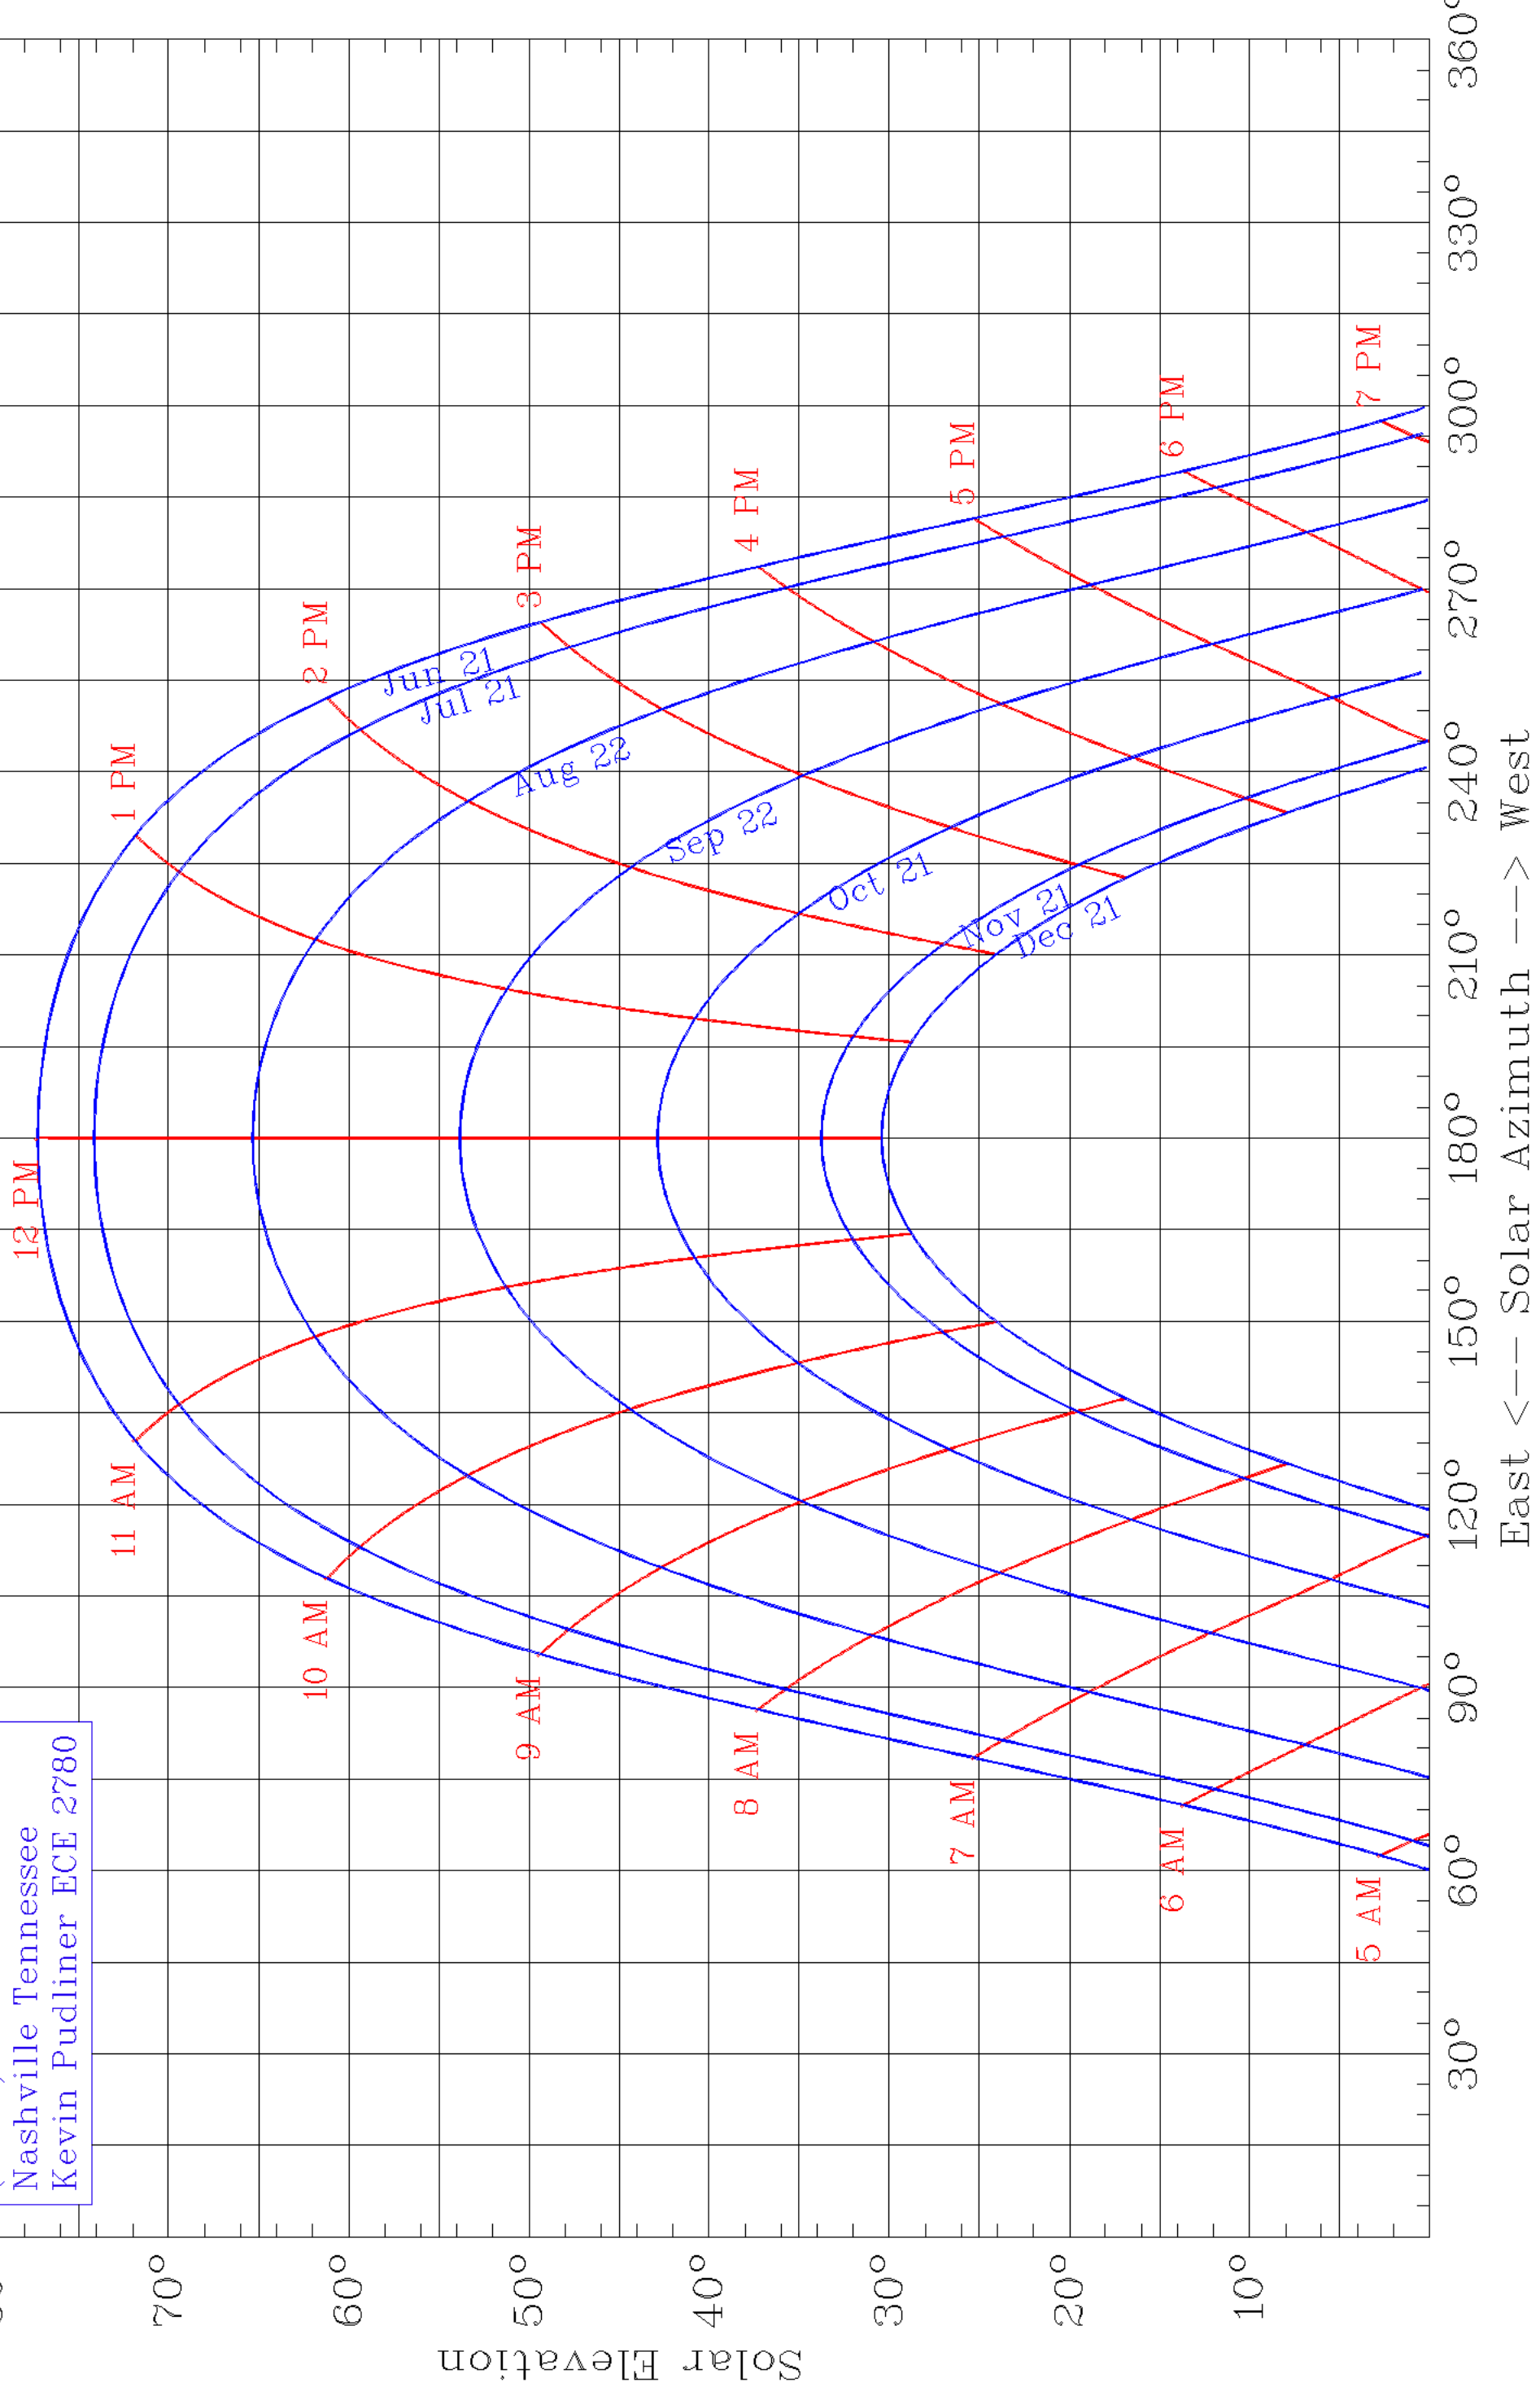

(c) Univ. of Oregon SRML  
Sponsor: BPA  
Lat: 36.17; Long: -86.77  
(Solar) time zone: -6  
Nashville Tennessee  
Kevin Pudliner ECE 2780

East <--- Solar Azimuth ---> West