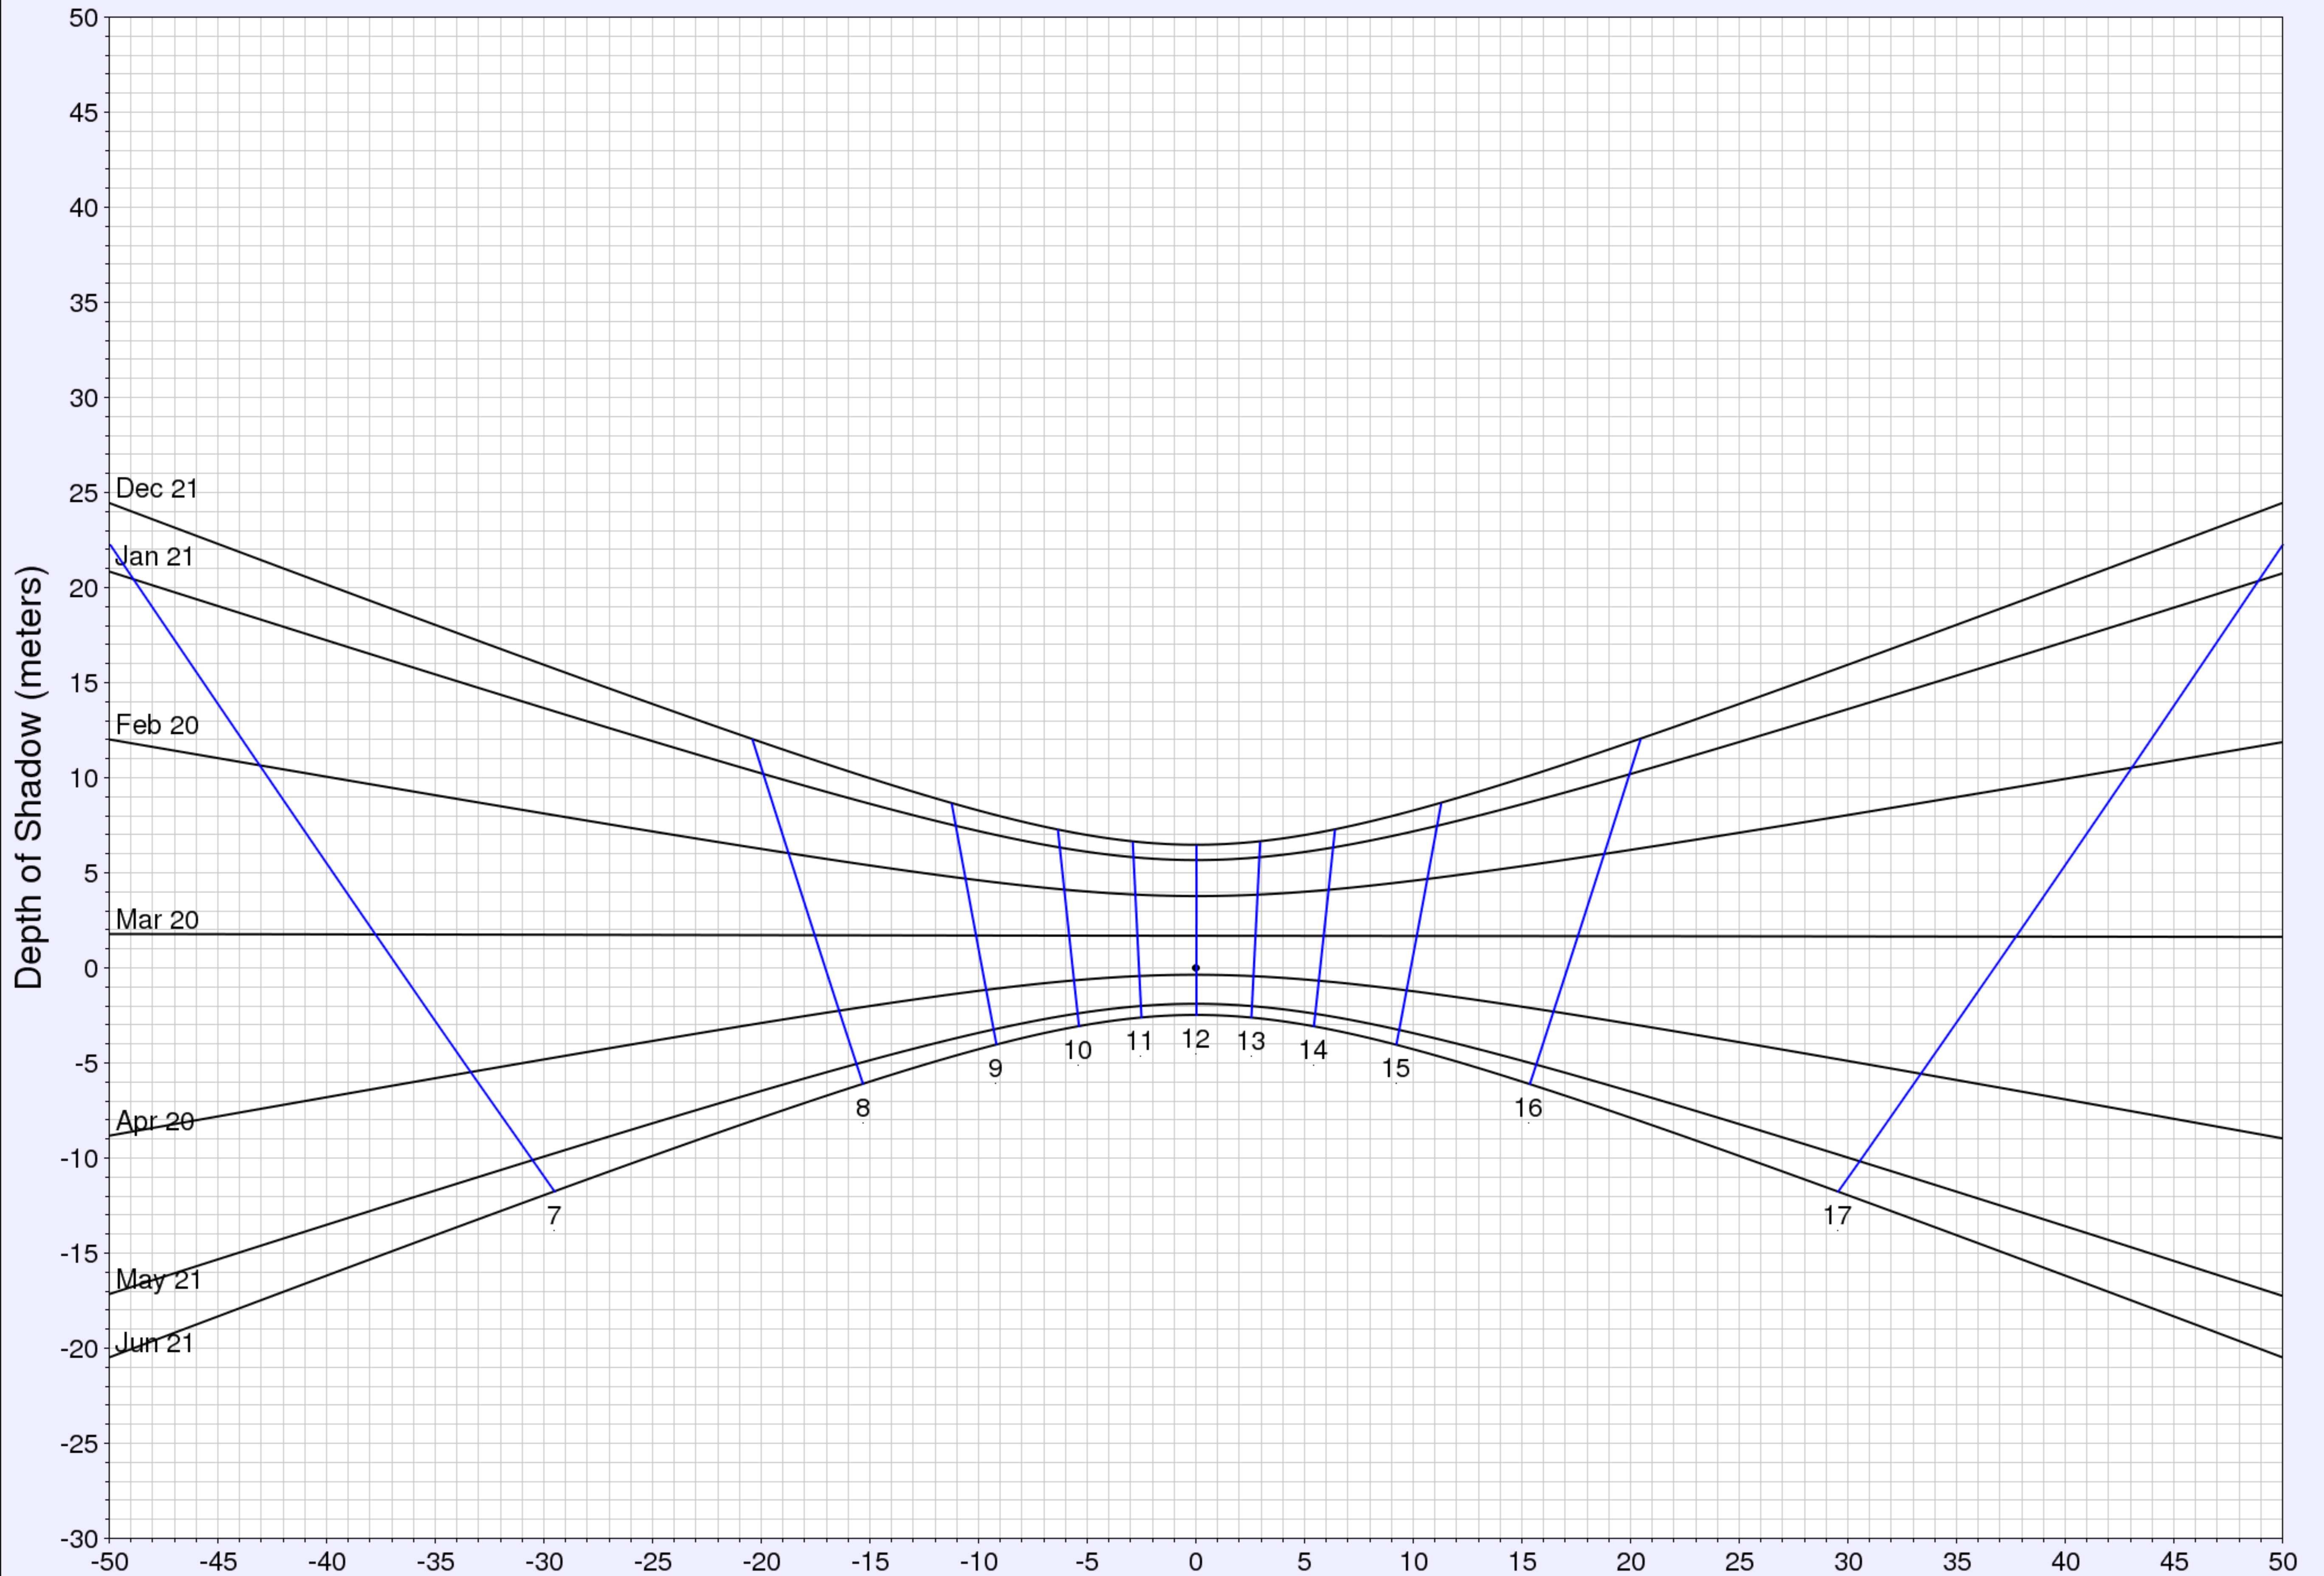

# Extent of shadow for a 10.0 m pole

(c) UO Solar Radiation Monitoring Lab  
Sponsor: BPA  
Soc trang 12-7  
Tran Quang Duy

West <-- Horizontal Distance (meters) --> East

Latitude: 9.38  
Longitude: 106.14  
Time zone: UTC7  
Hour lines indicate local solar time.