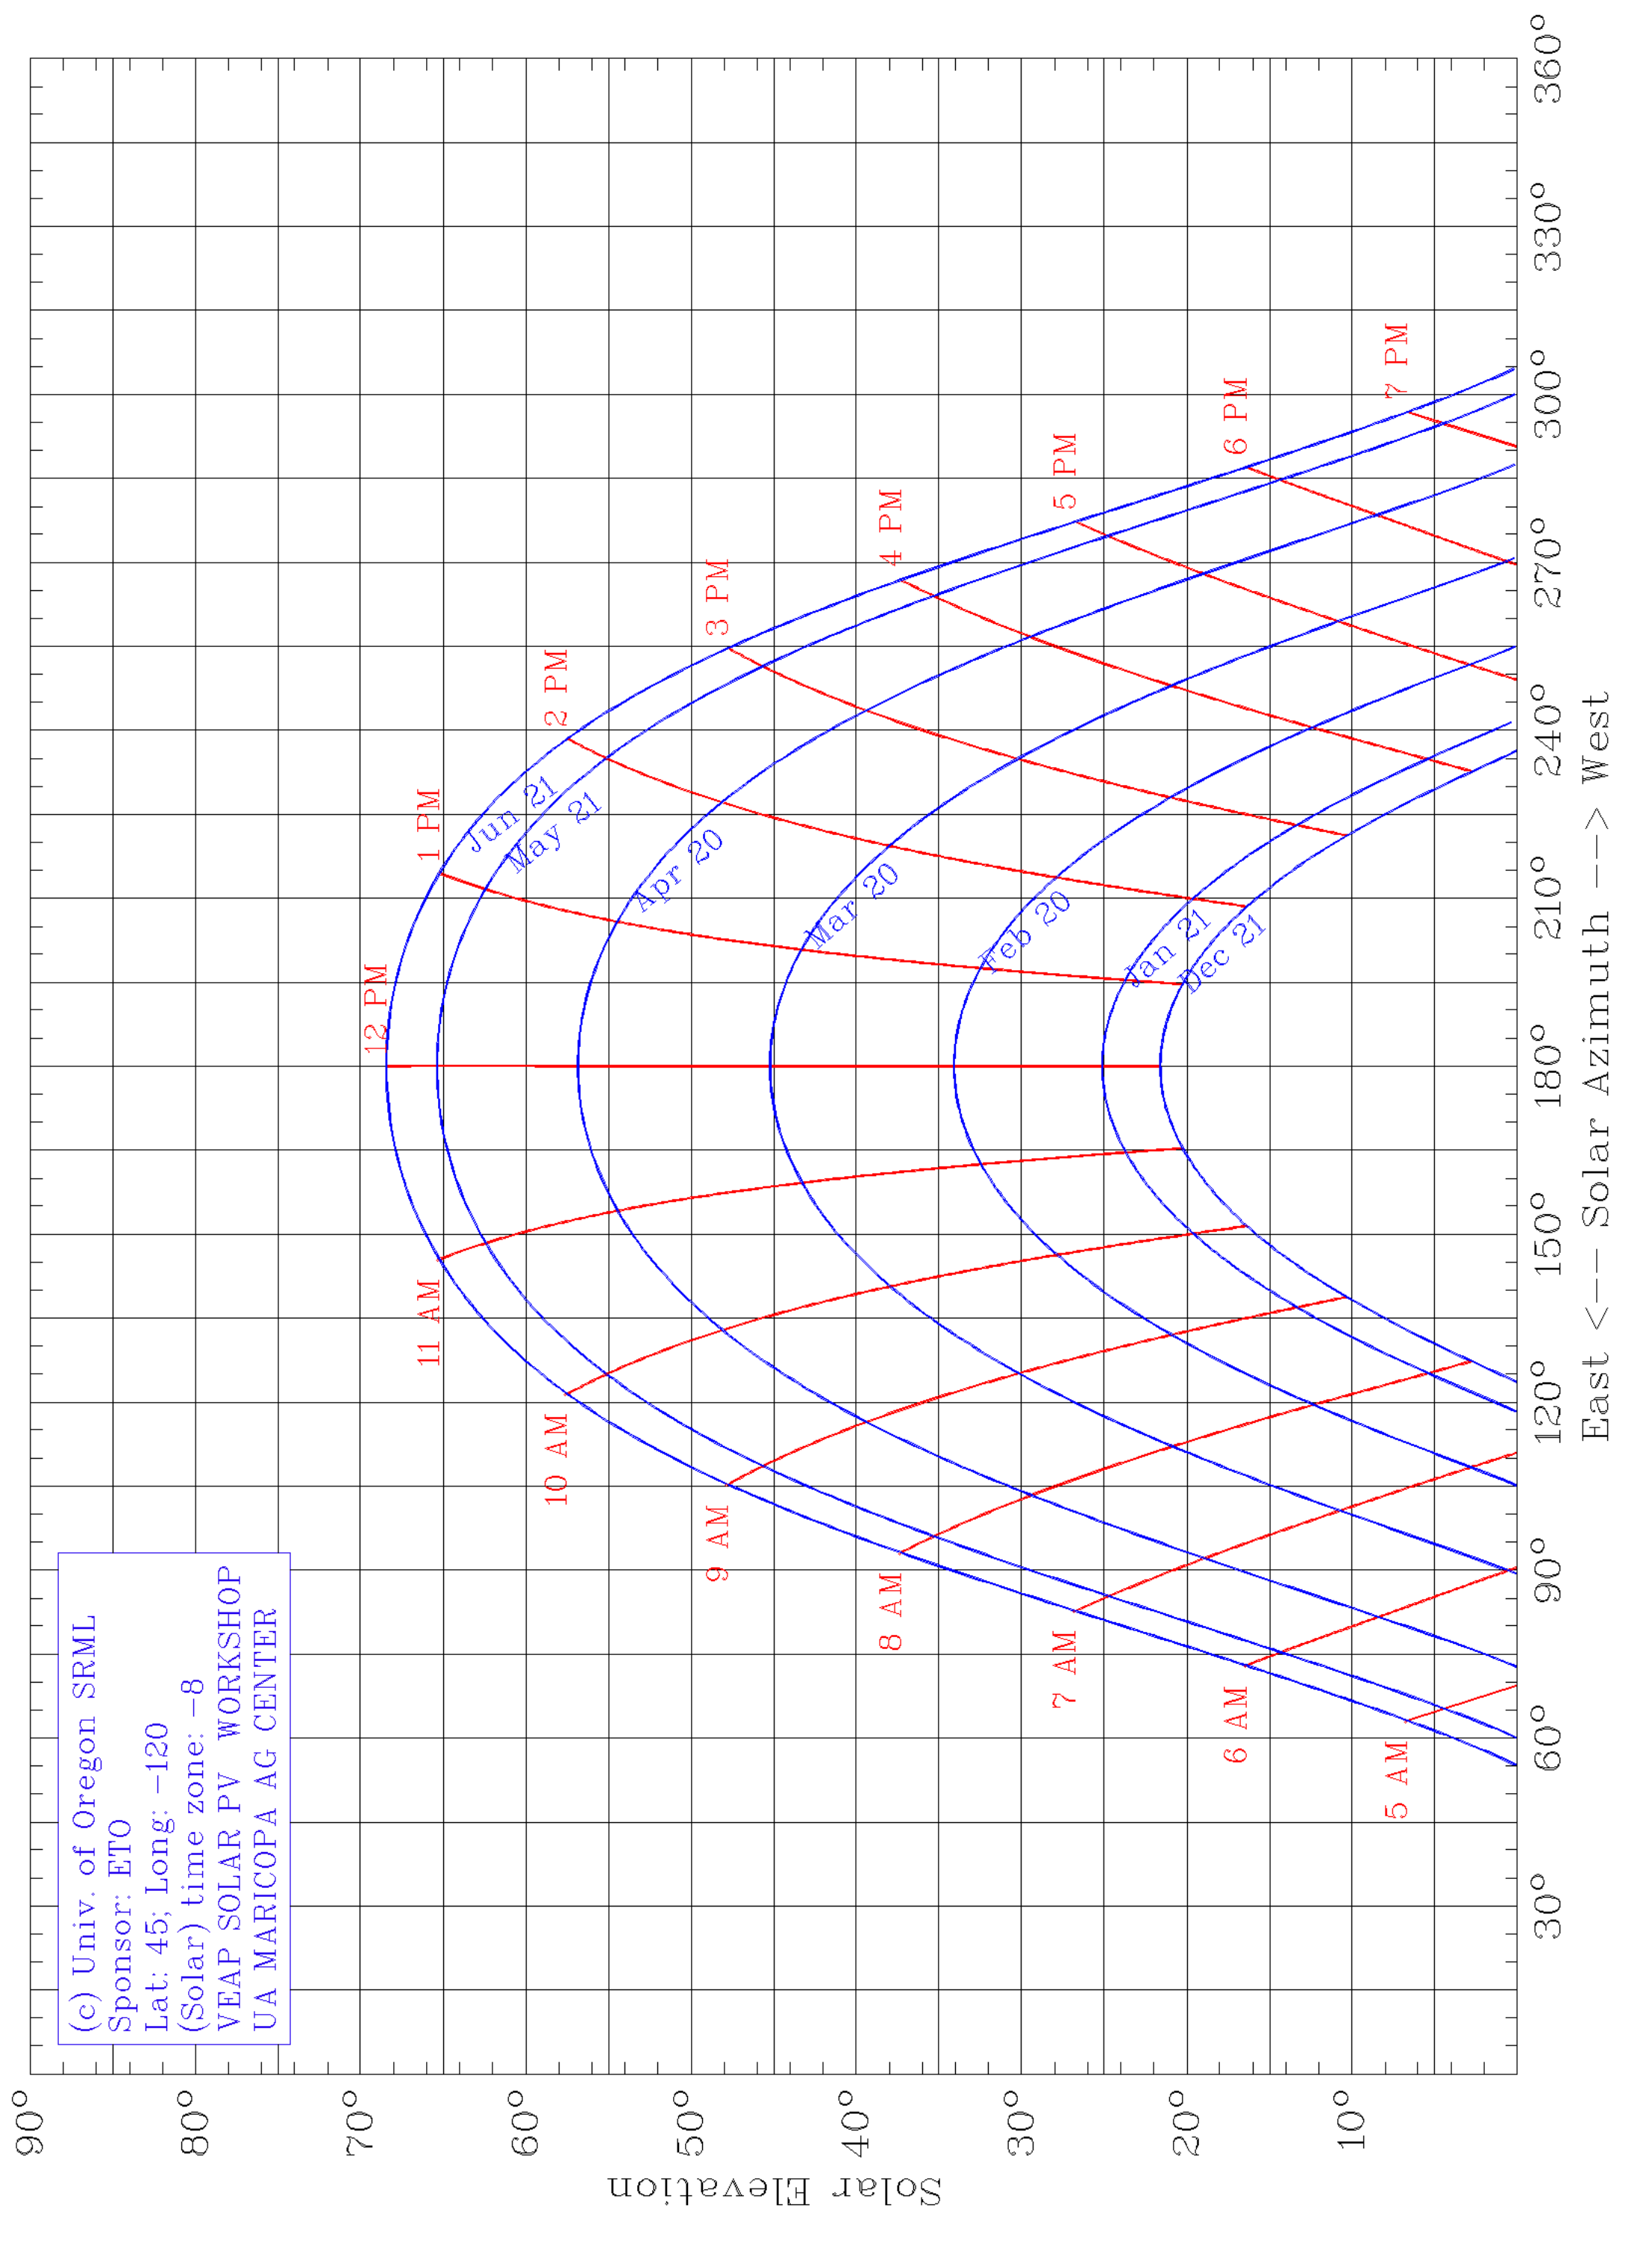

(c) Univ. of Oregon SRML  
Sponsor: ETO  
Lat: 45; Long: -120  
(Solar) time zone: -8  
VEAP SOLAR PV WORKSHOP  
UA MARICOPA AG CENTER

East <--- Solar Azimuth ---> West