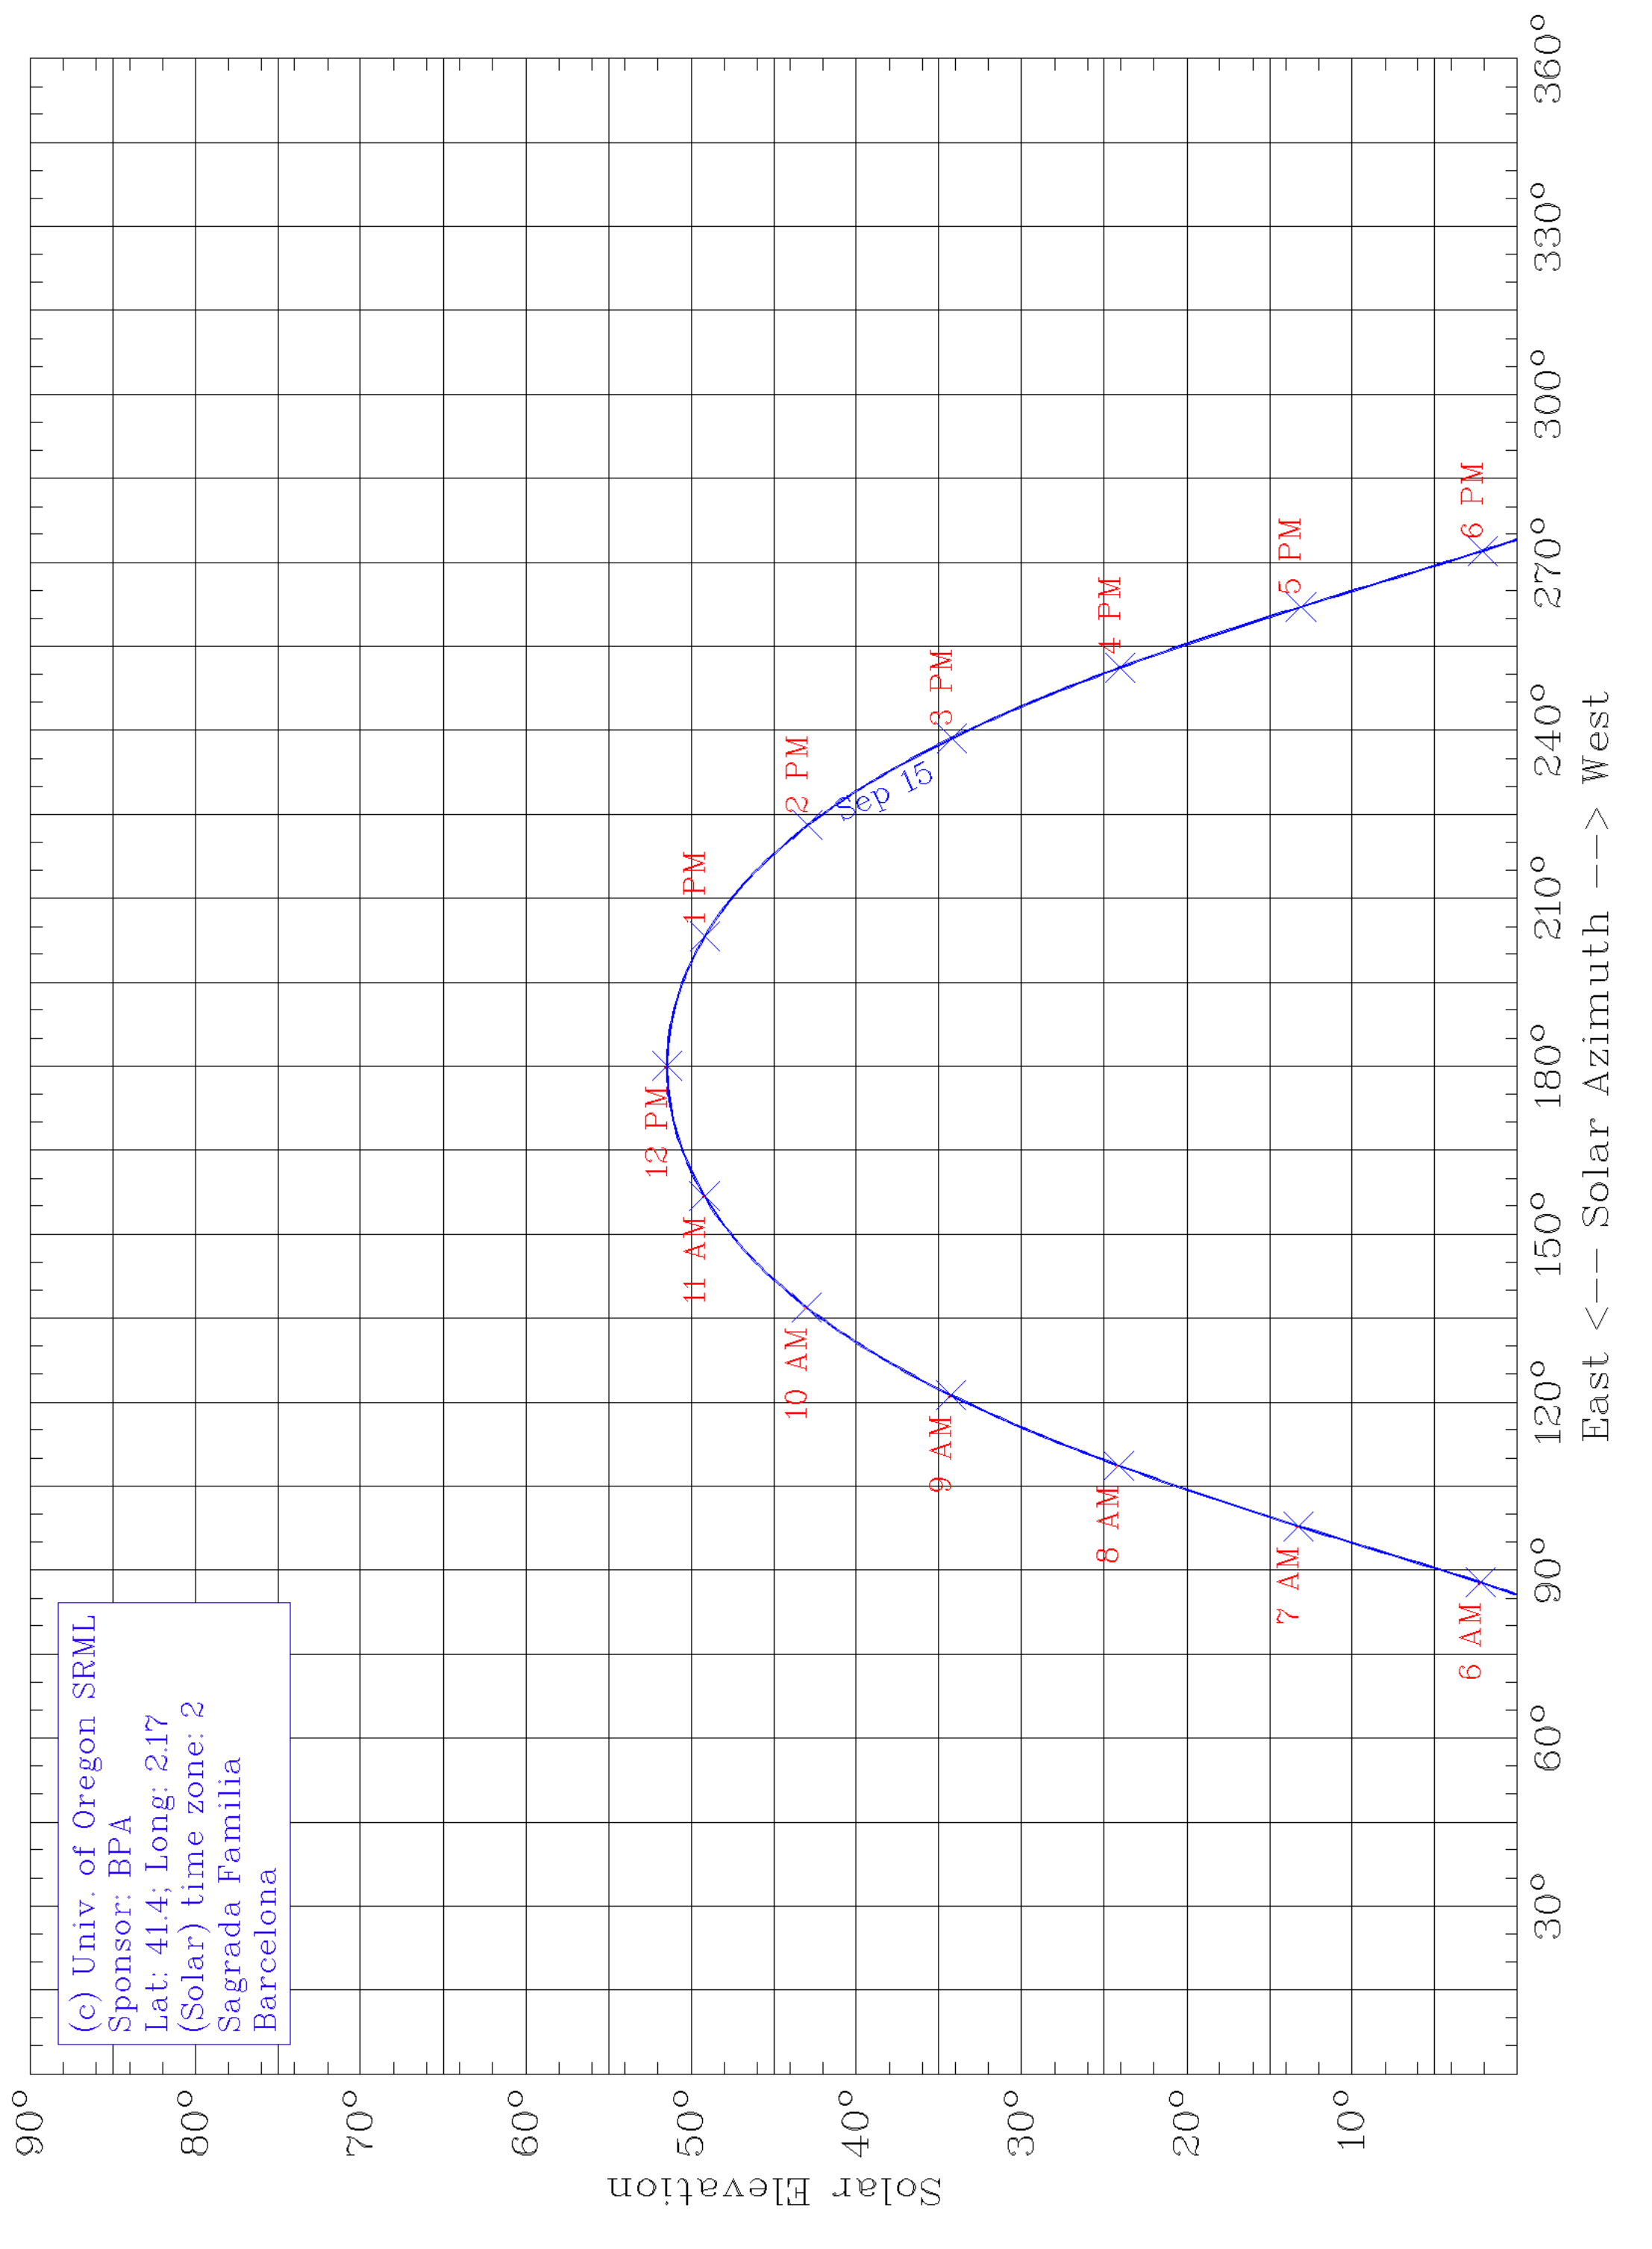

(c) Univ. of Oregon SRML  
Sponsor: BPA  
Lat: 41.4; Long: 2.17  
(Solar) time zone: 2  
Sagrada Familia  
Barcelona

East <--- Solar Azimuth ---> West