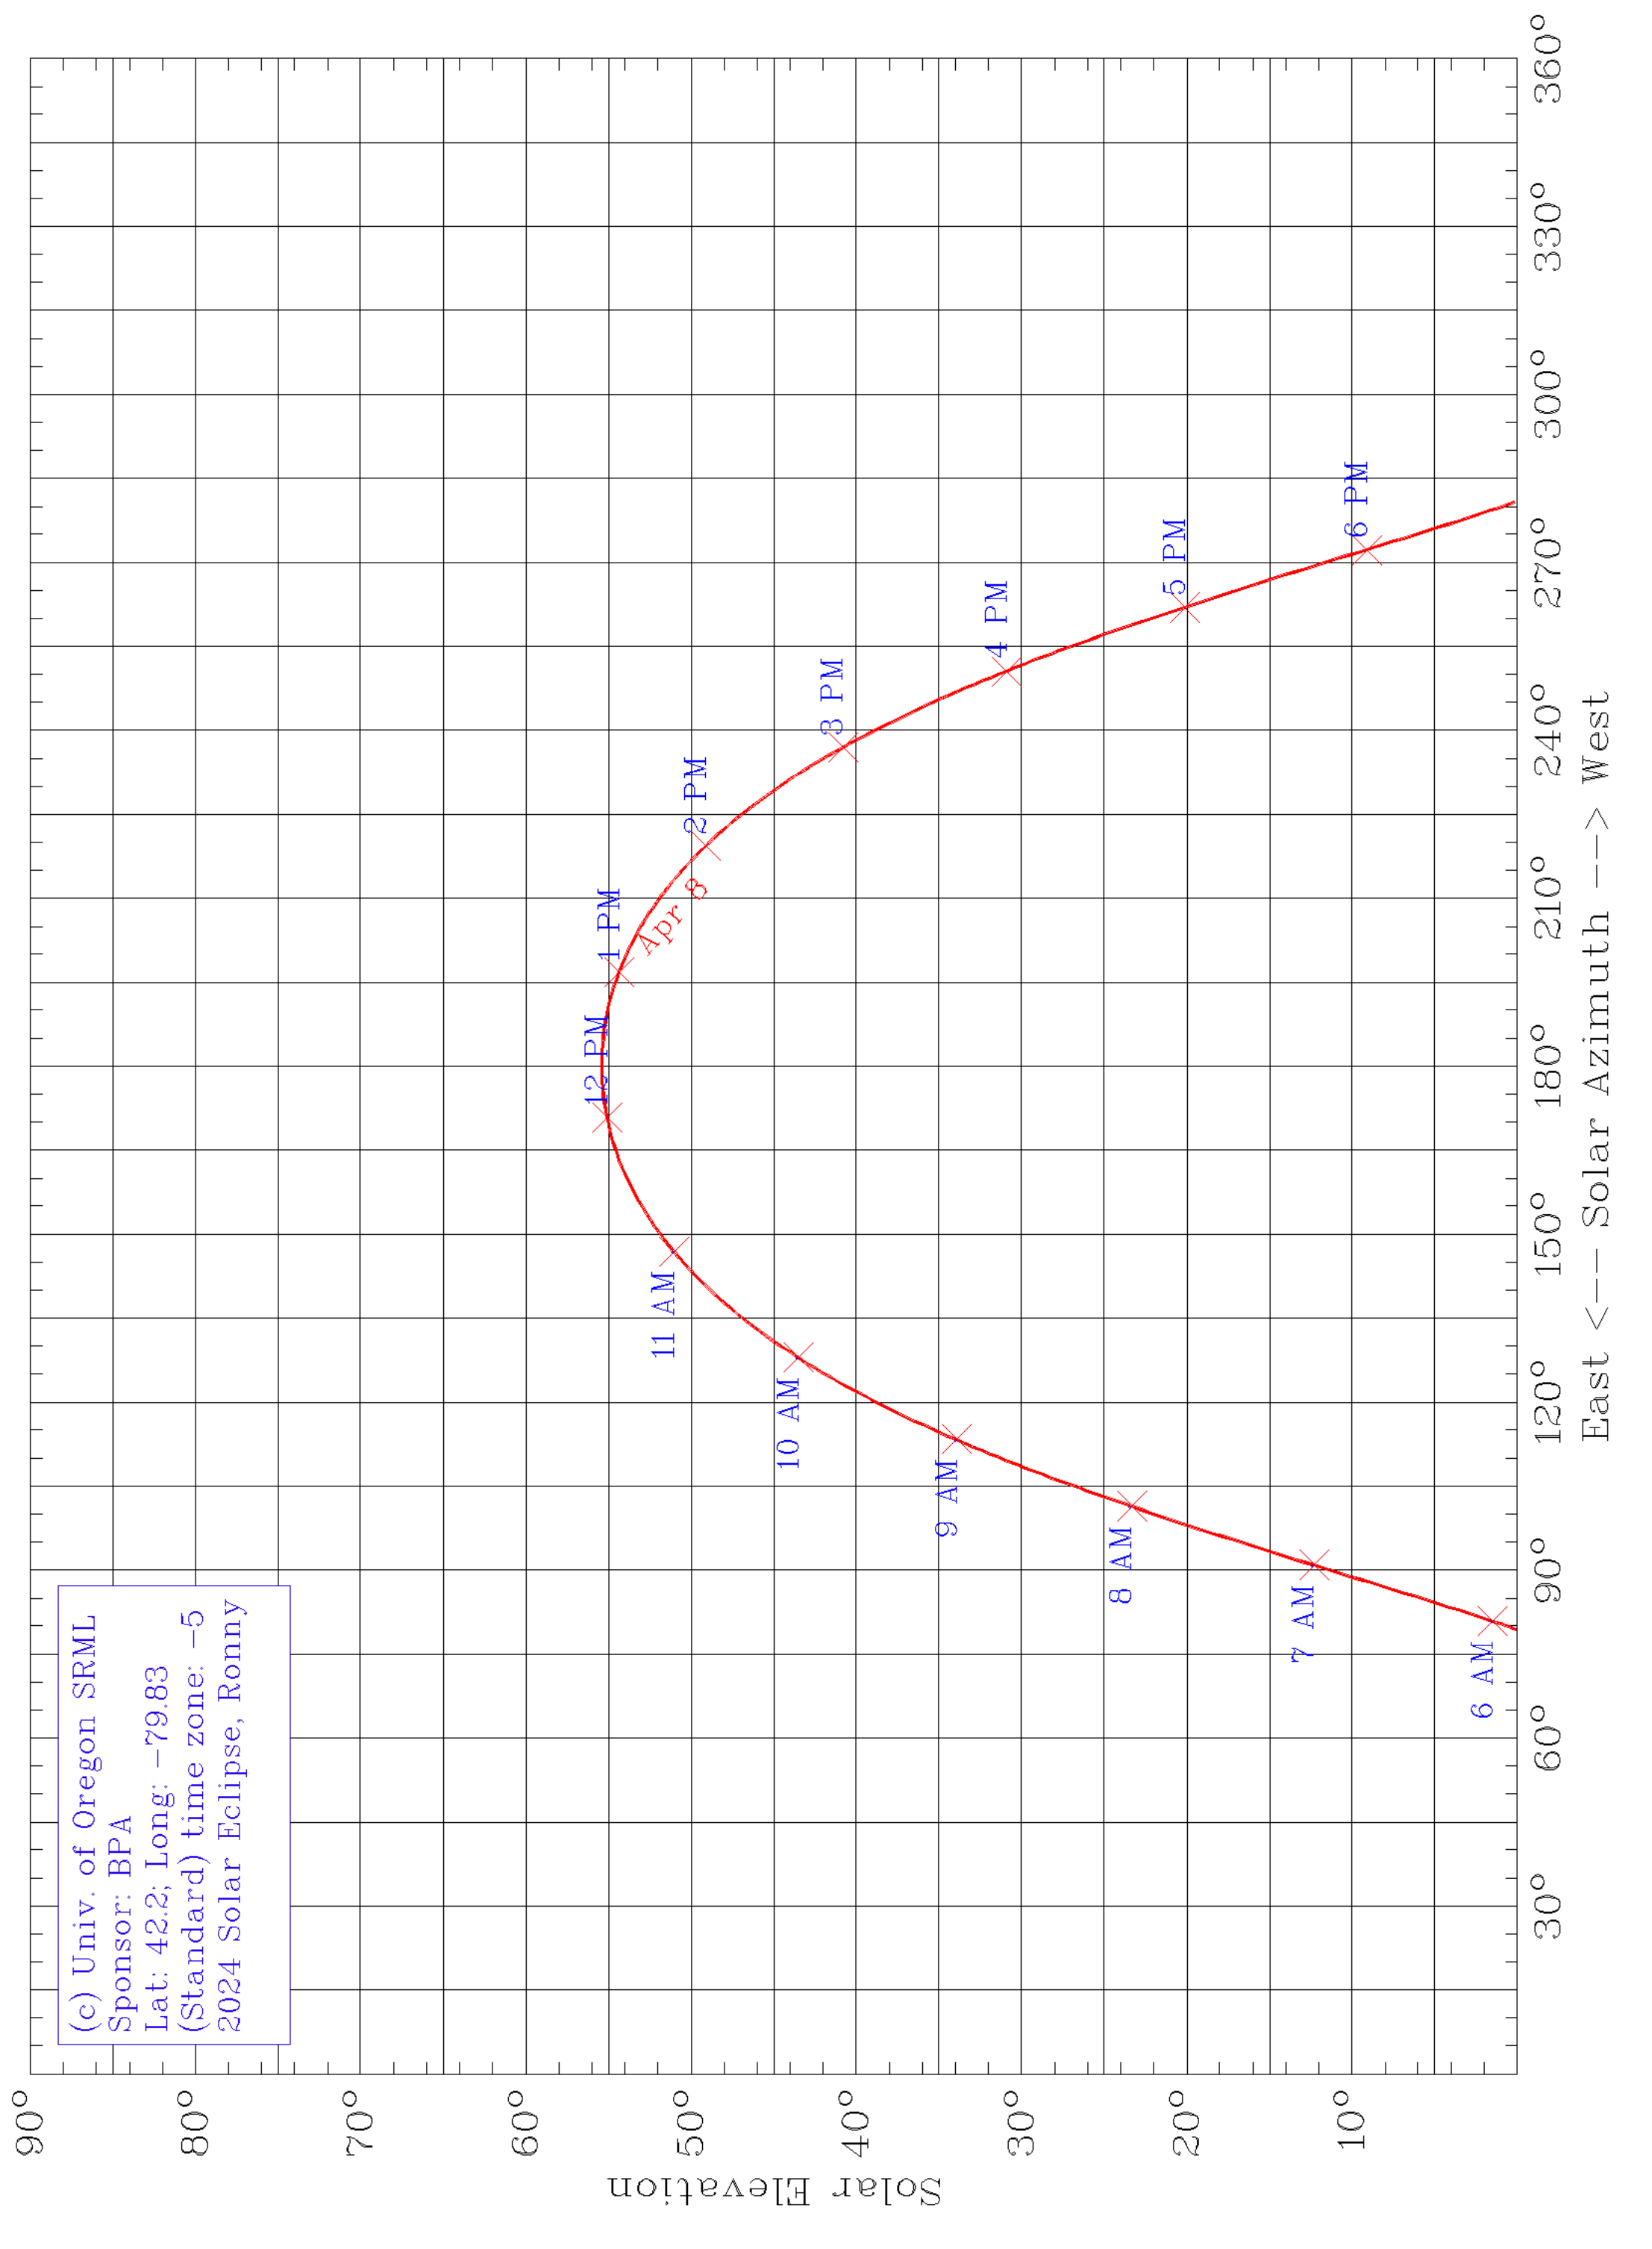

(c) Univ. of Oregon SRML  
Sponsor: BPA  
Lat: 42.2; Long: -79.83  
(Standard) time zone: -5  
2024 Solar Eclipse, Ronny

East <--- Solar Azimuth ---> West