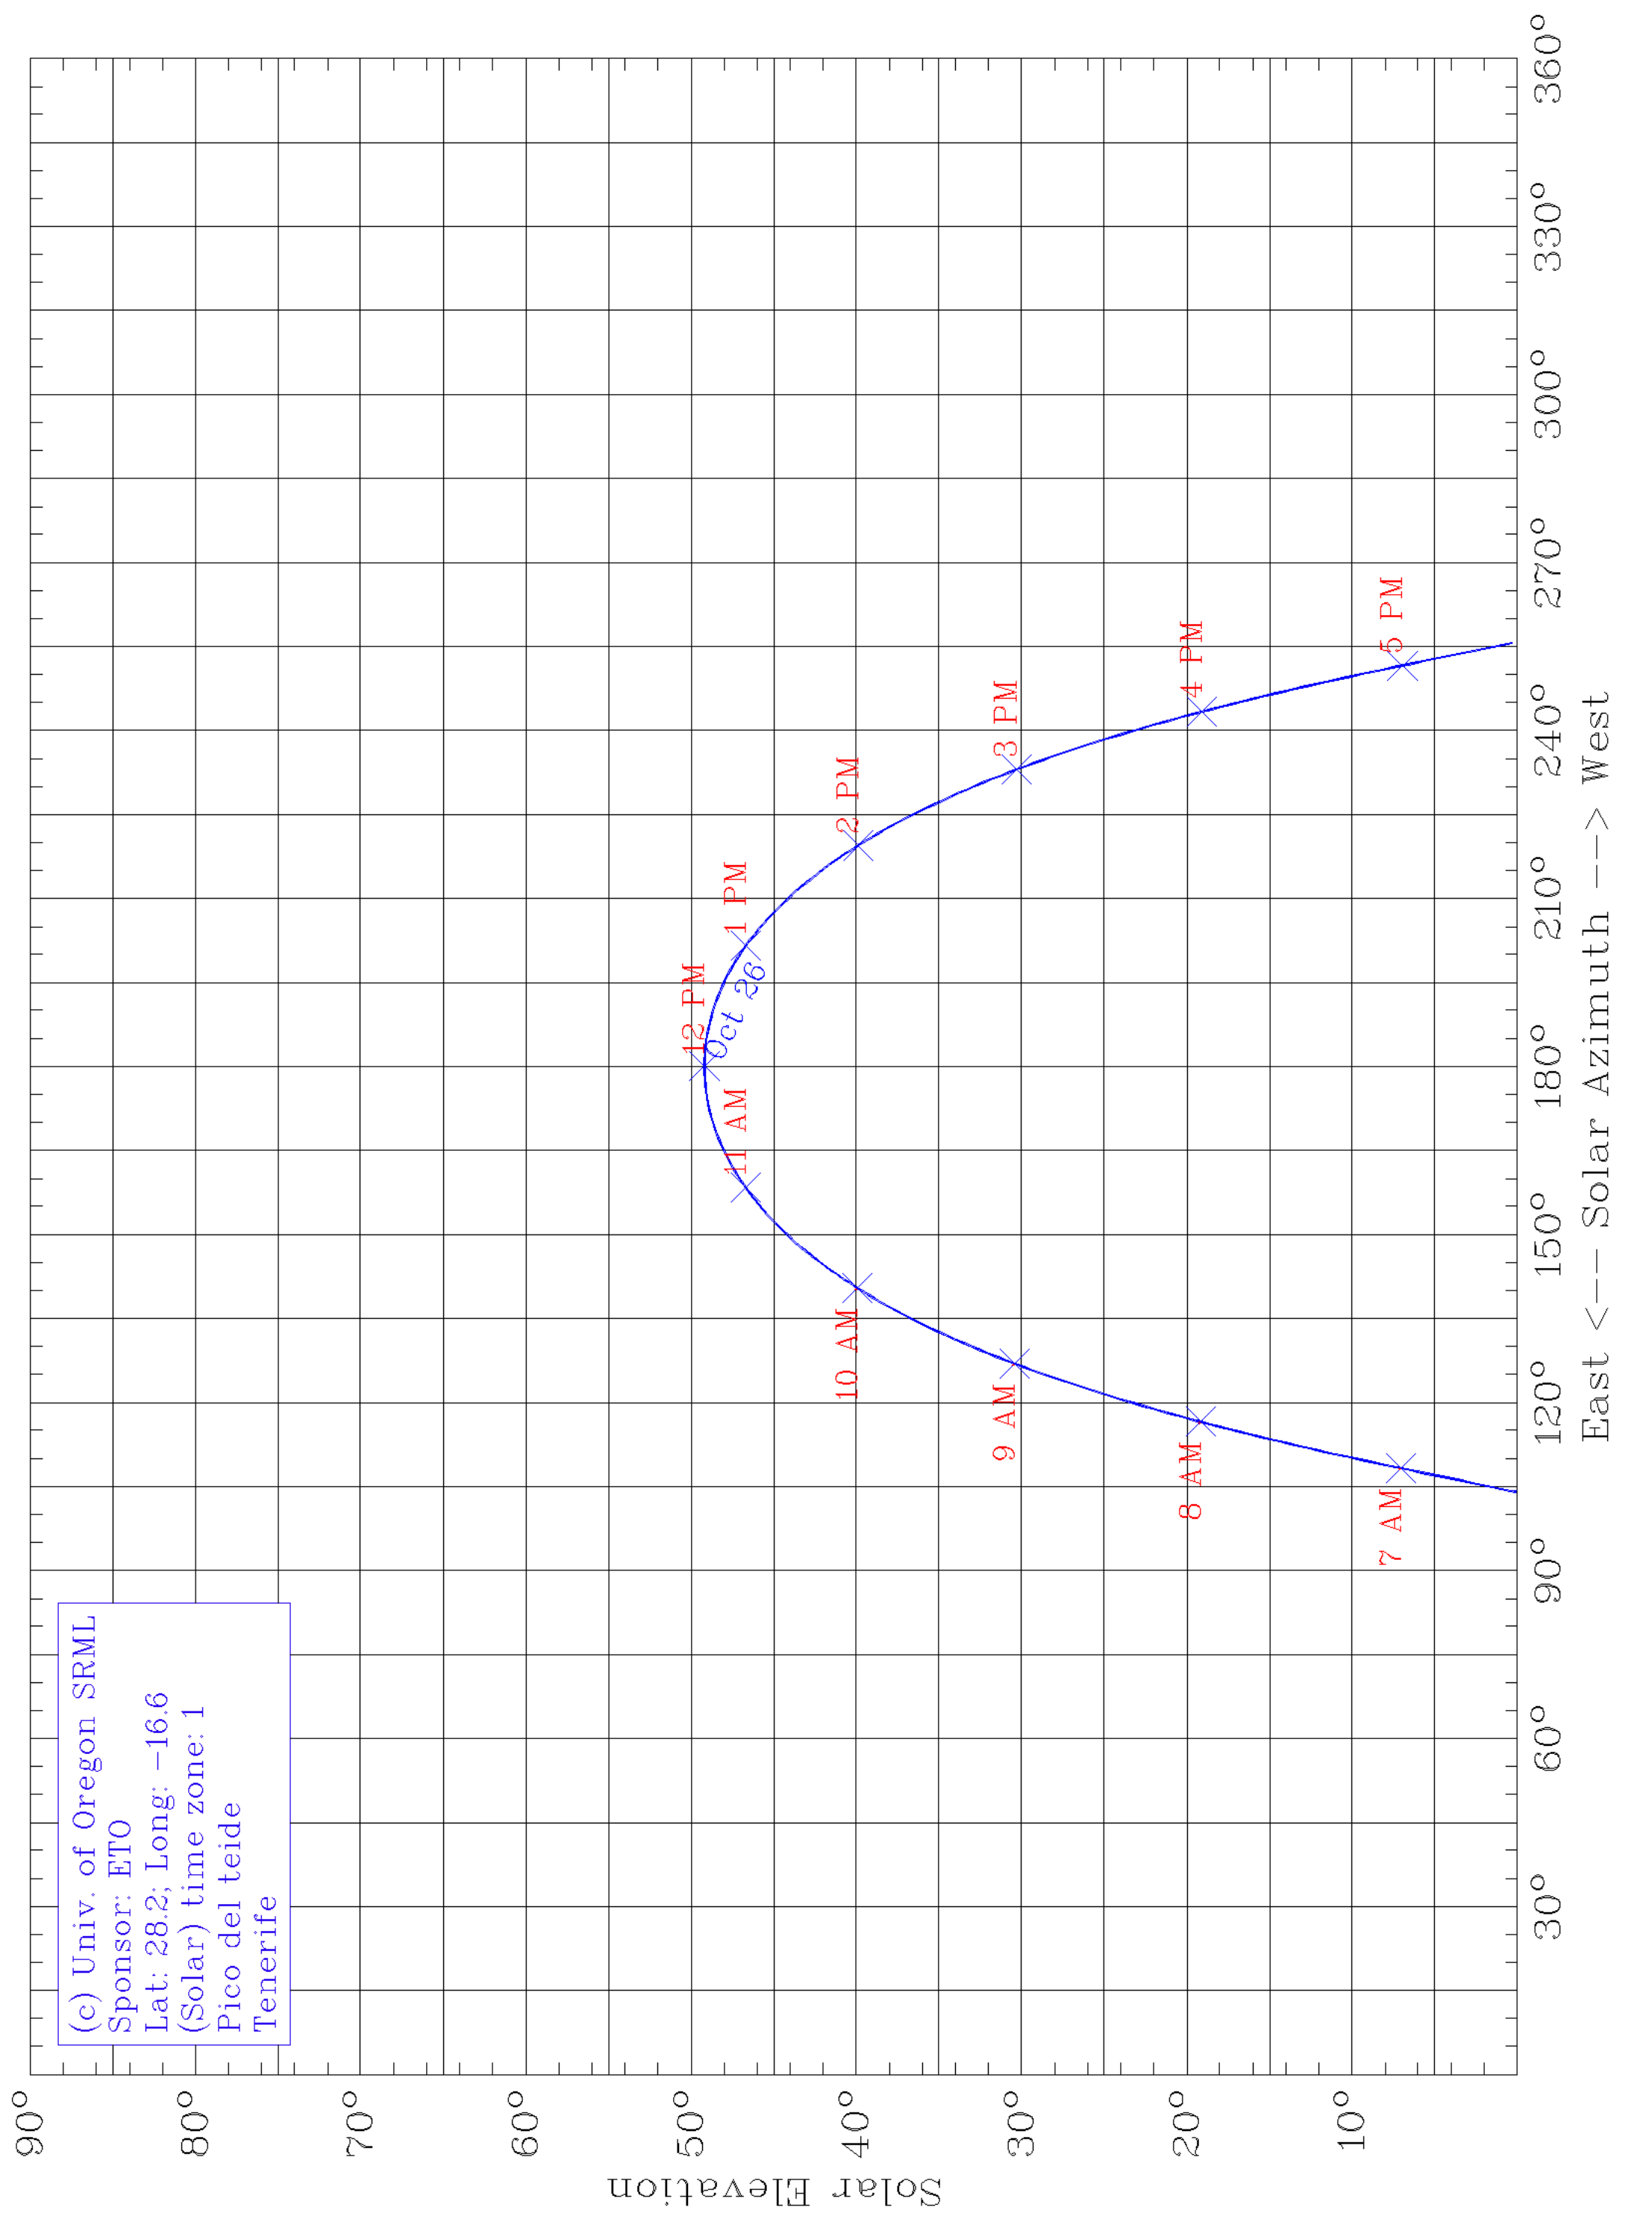

(c) Univ. of Oregon SRML
Sponsor: ETO
Lat: 28.2; Long: -16.6
(Solar) time zone: 1
Pico del teide
Tenerife

East <--- Solar Azimuth ---> West