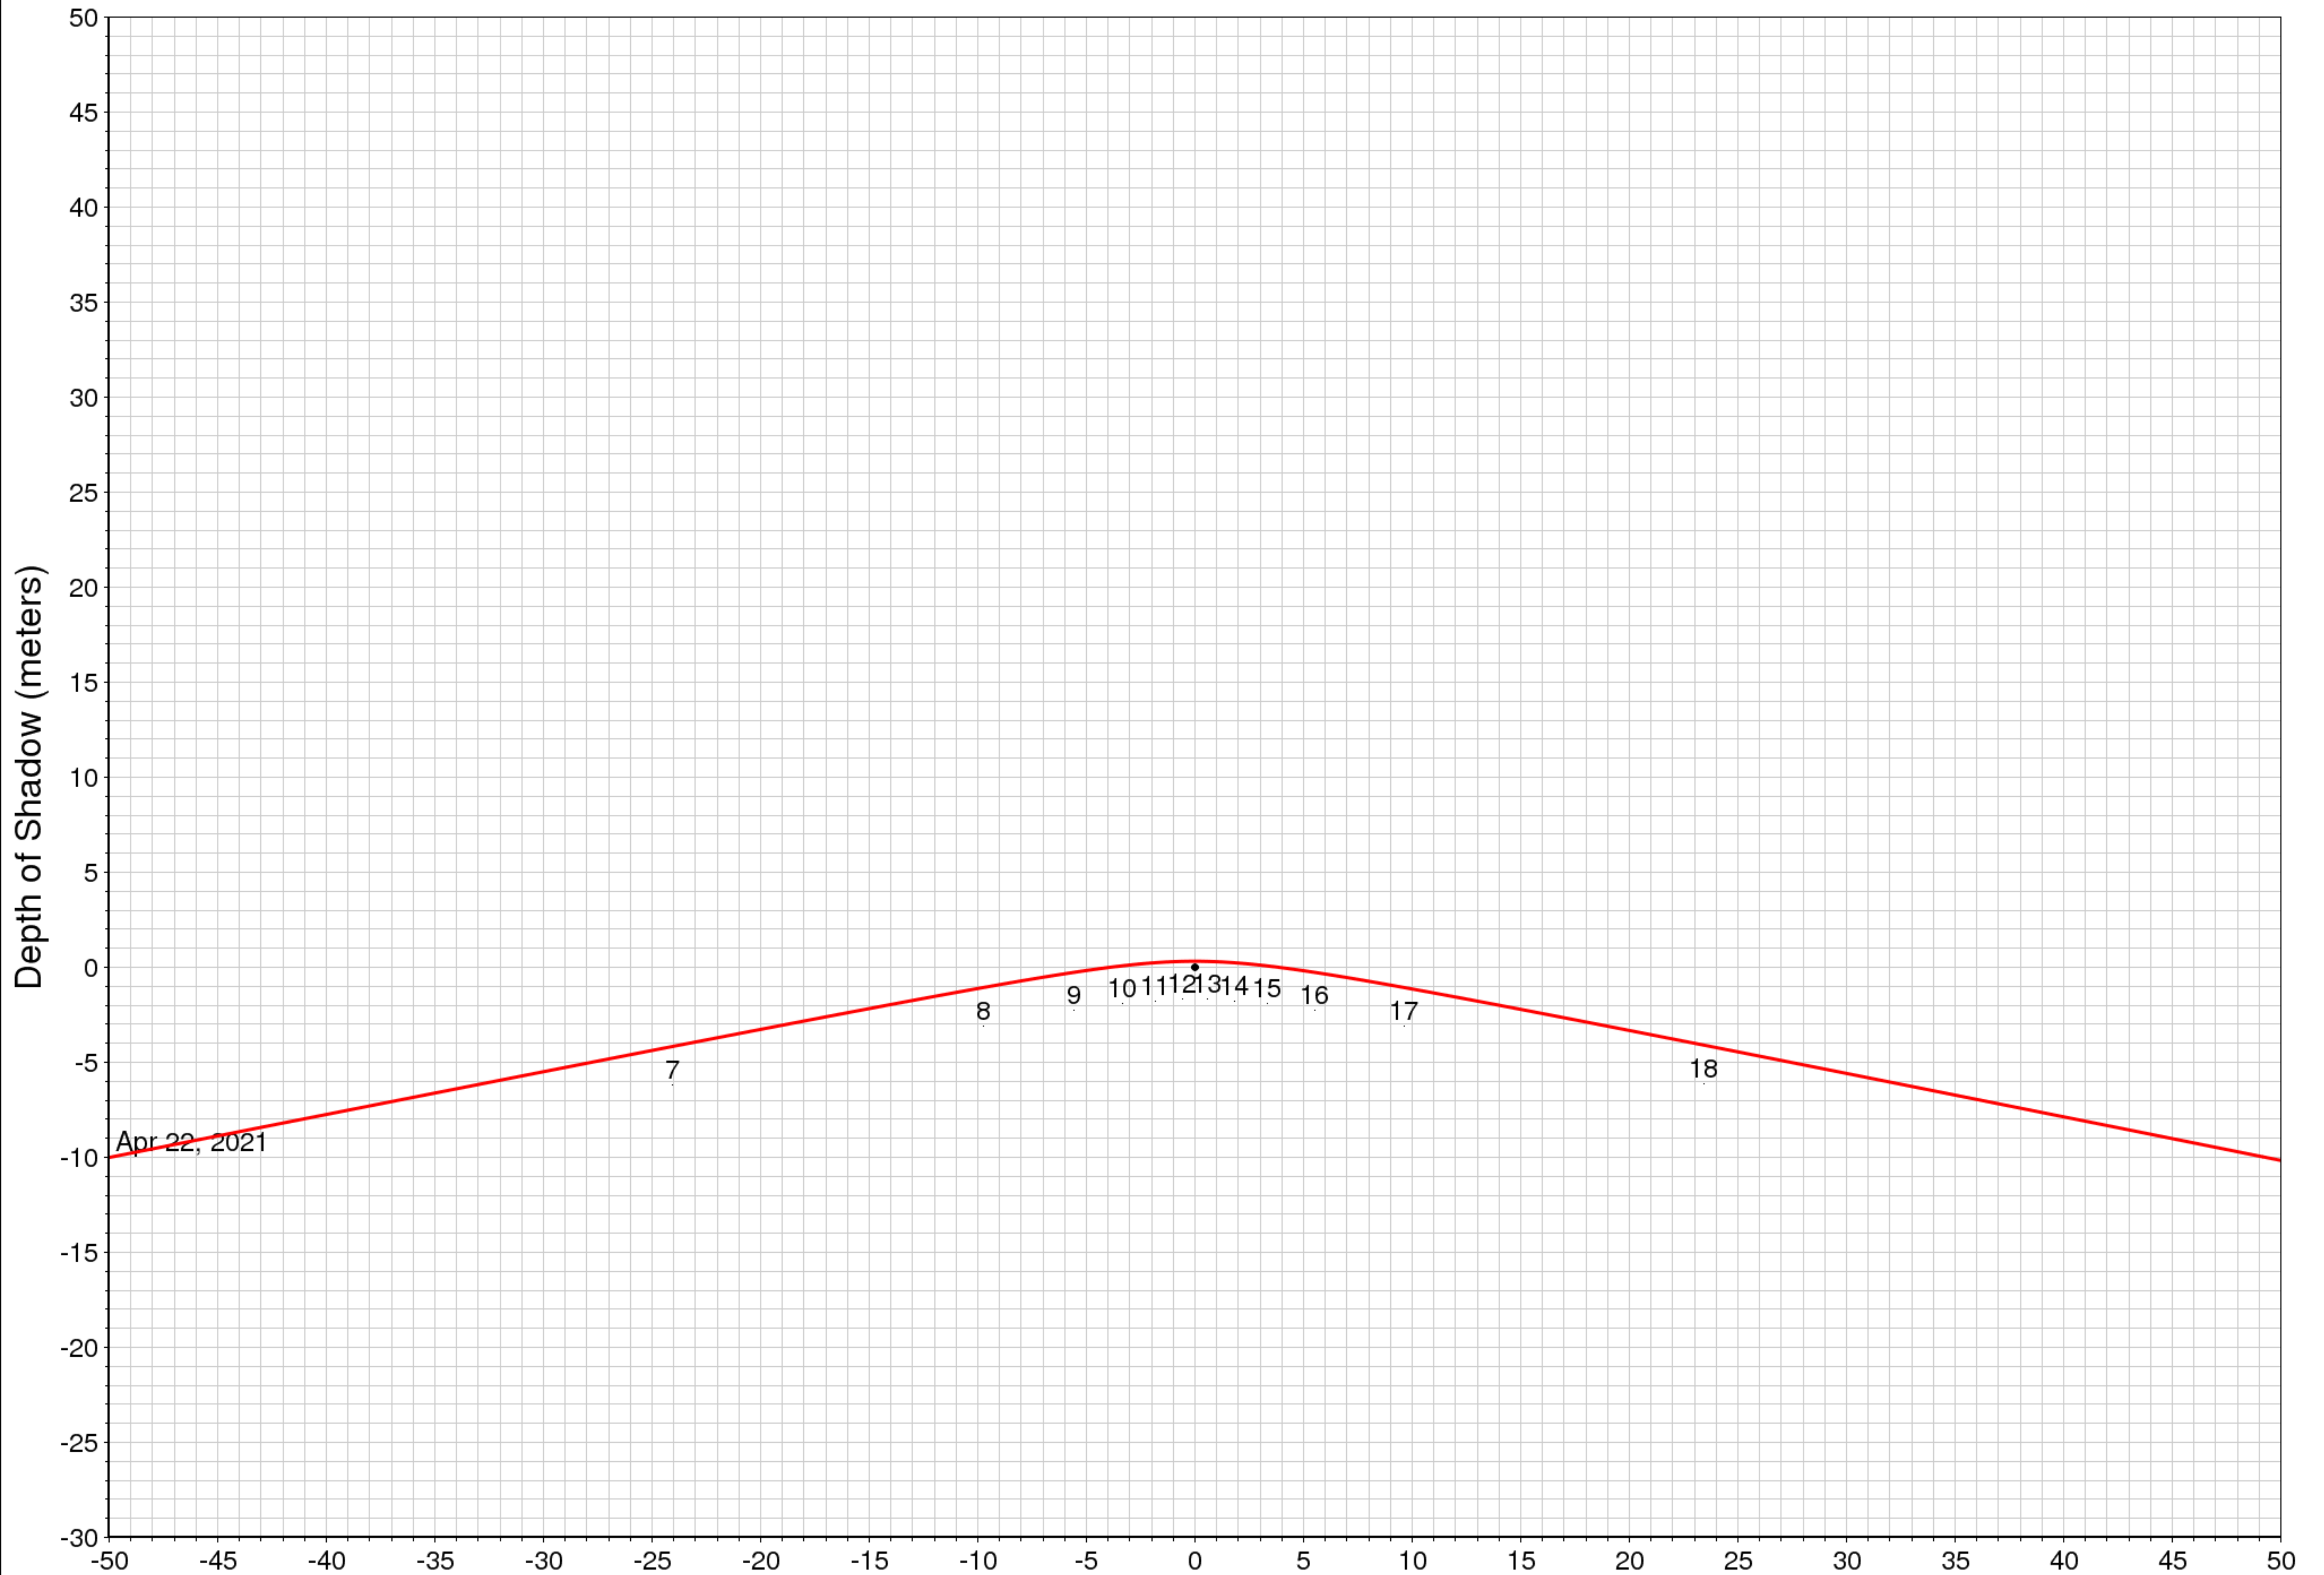

# Extent of shadow for a 4.5 m pole

(c) UO Solar Radiation Monitoring Lab  
Sponsor: ETO

West <-- Horizontal Distance (meters) --> East

Latitude: 16.32  
Longitude: 74.51  
Time zone: UTC5.5  
Hour lines indicate local standard time.