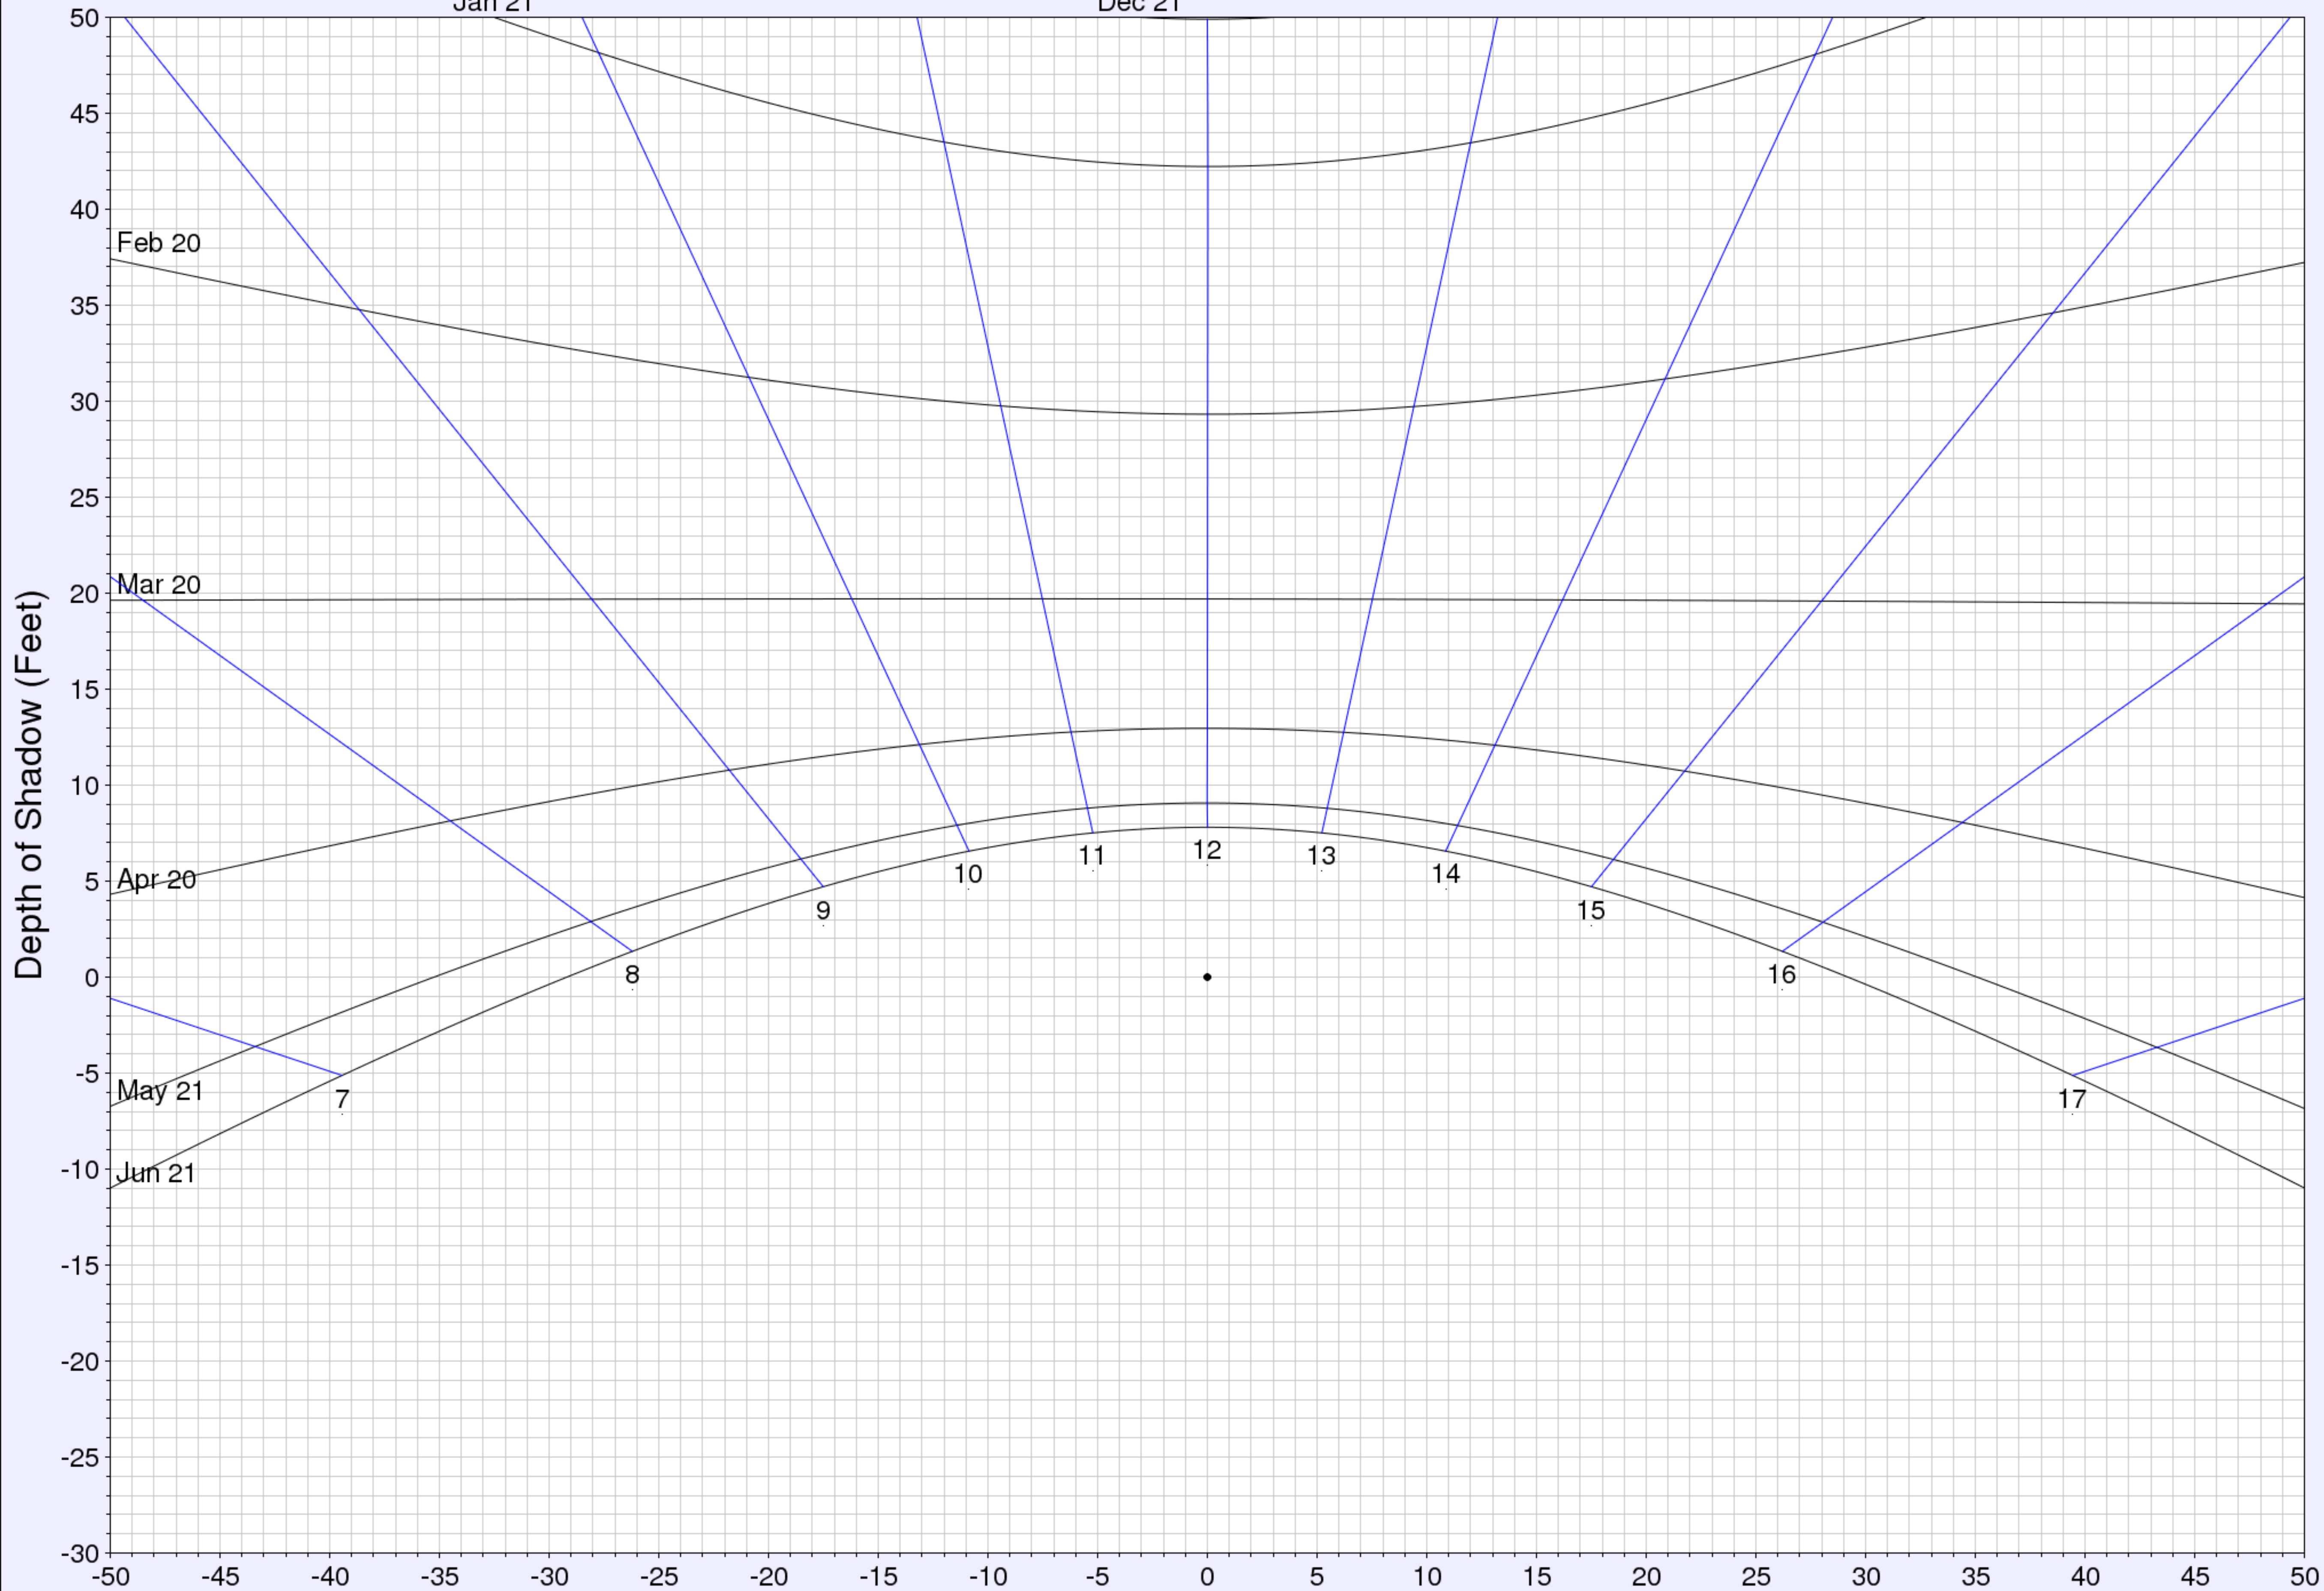

Extent of shadow for a 20 Feet pole

Jan 21

Dec 21

(c) UO Solar Radiation Monitoring Lab
Sponsor: BPA

West <-- Horizontal Distance (Feet) --> East

Latitude: 44.76
Longitude: -93.27
Time zone: UTC-6
Hour lines indicate local solar time.