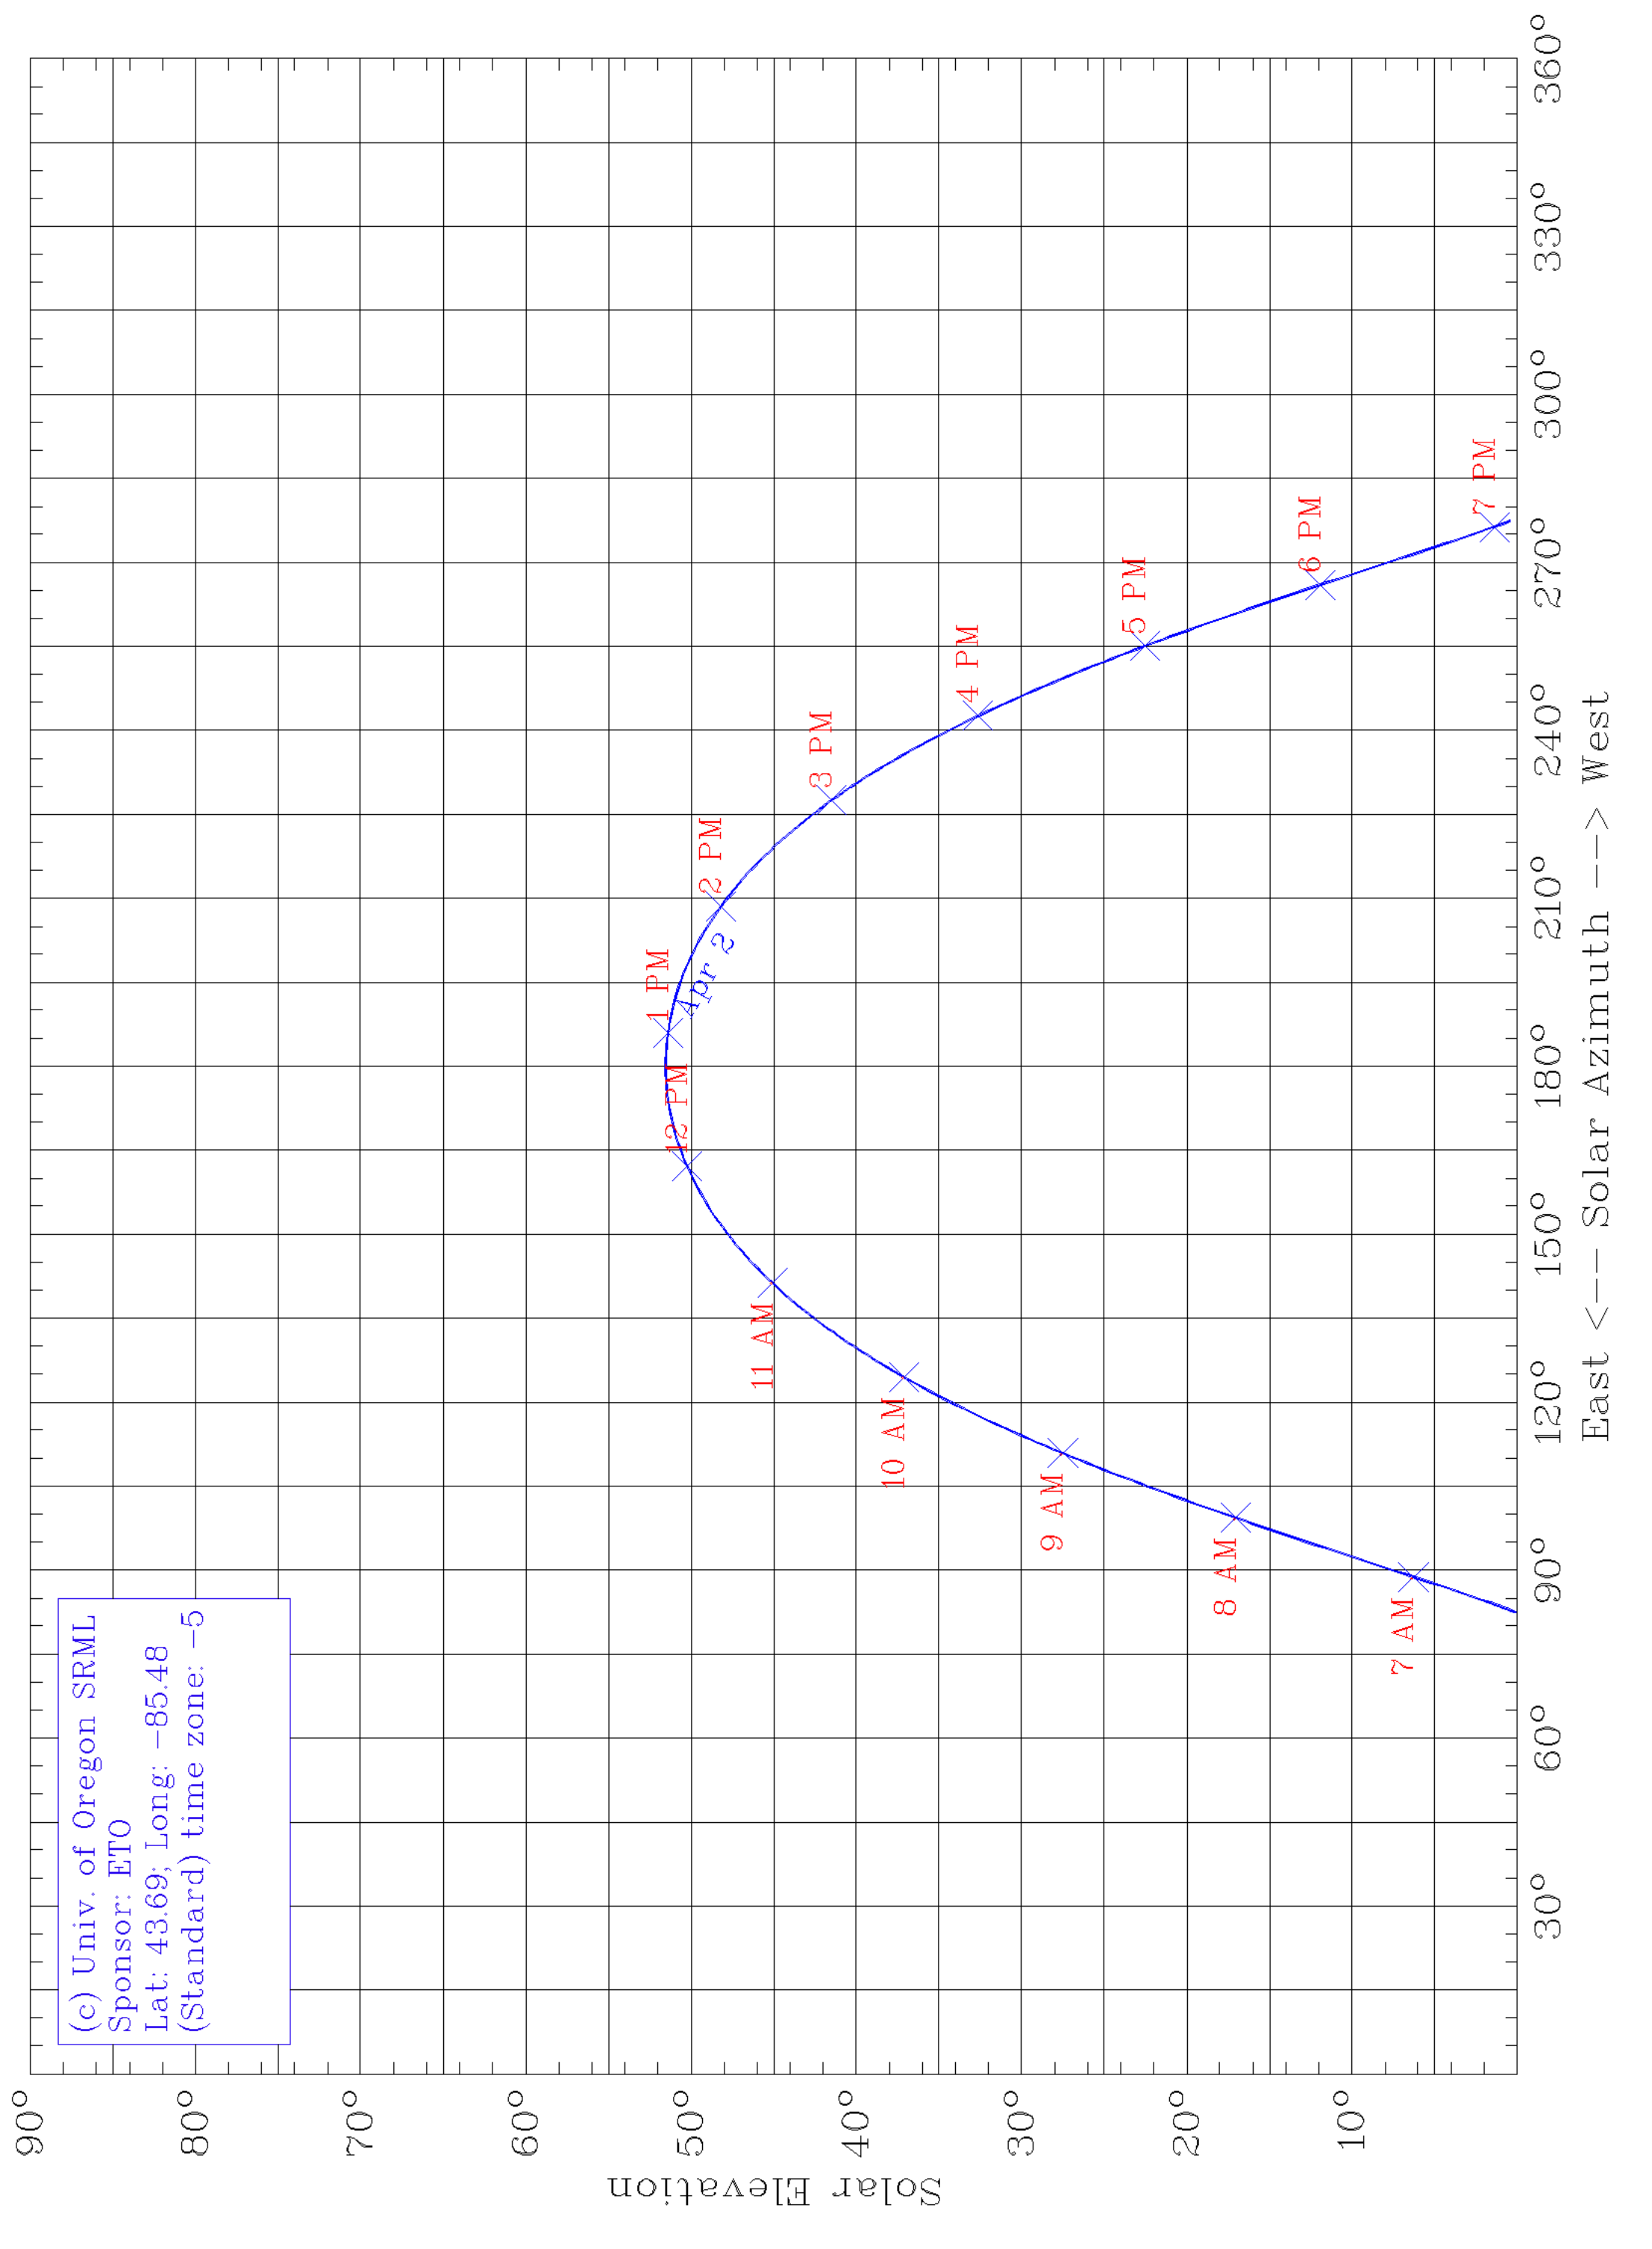

(c) Univ. of Oregon SRML
Sponsor: ETO
Lat: 43.69; Long: -85.48
(Standard) time zone: -5

East <-- Solar Azimuth --> West