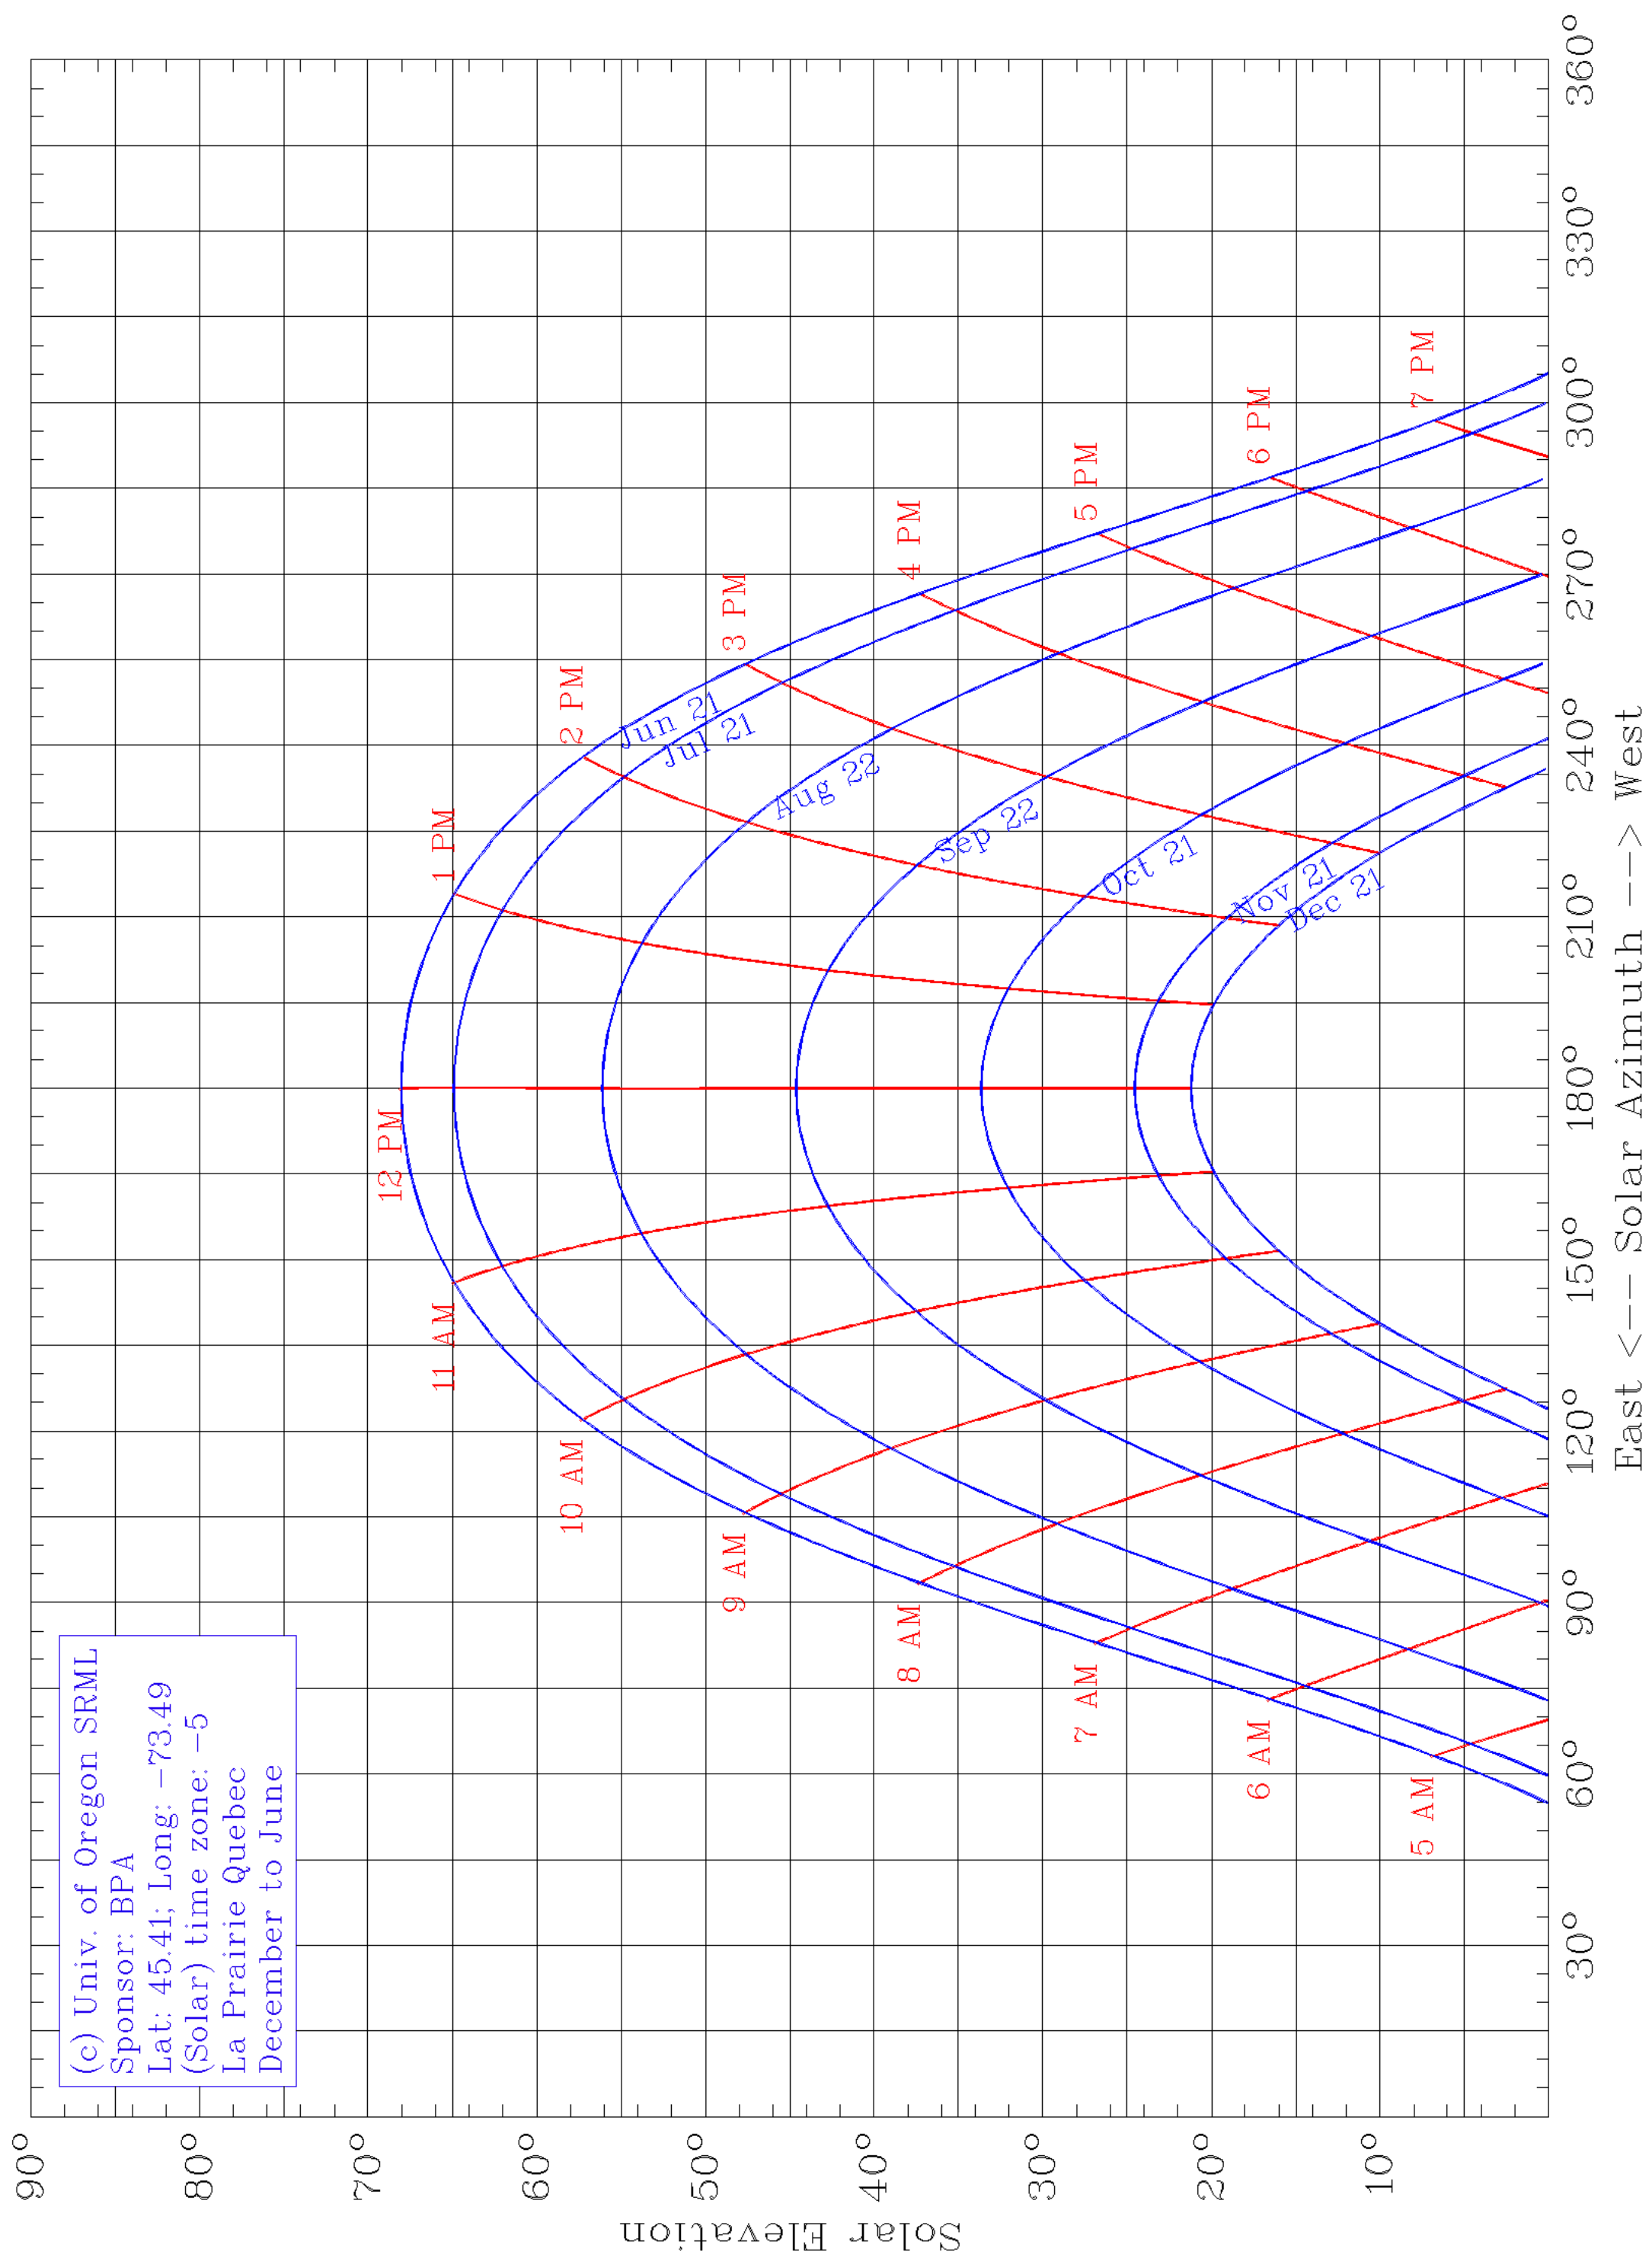

(c) Univ. of Oregon SRML
Sponsor: BPA
Lat: 45.41; Long: -73.49
(Solar) time zone: -5
La Prairie Quebec
December to June

East <--- Solar Azimuth ---> West