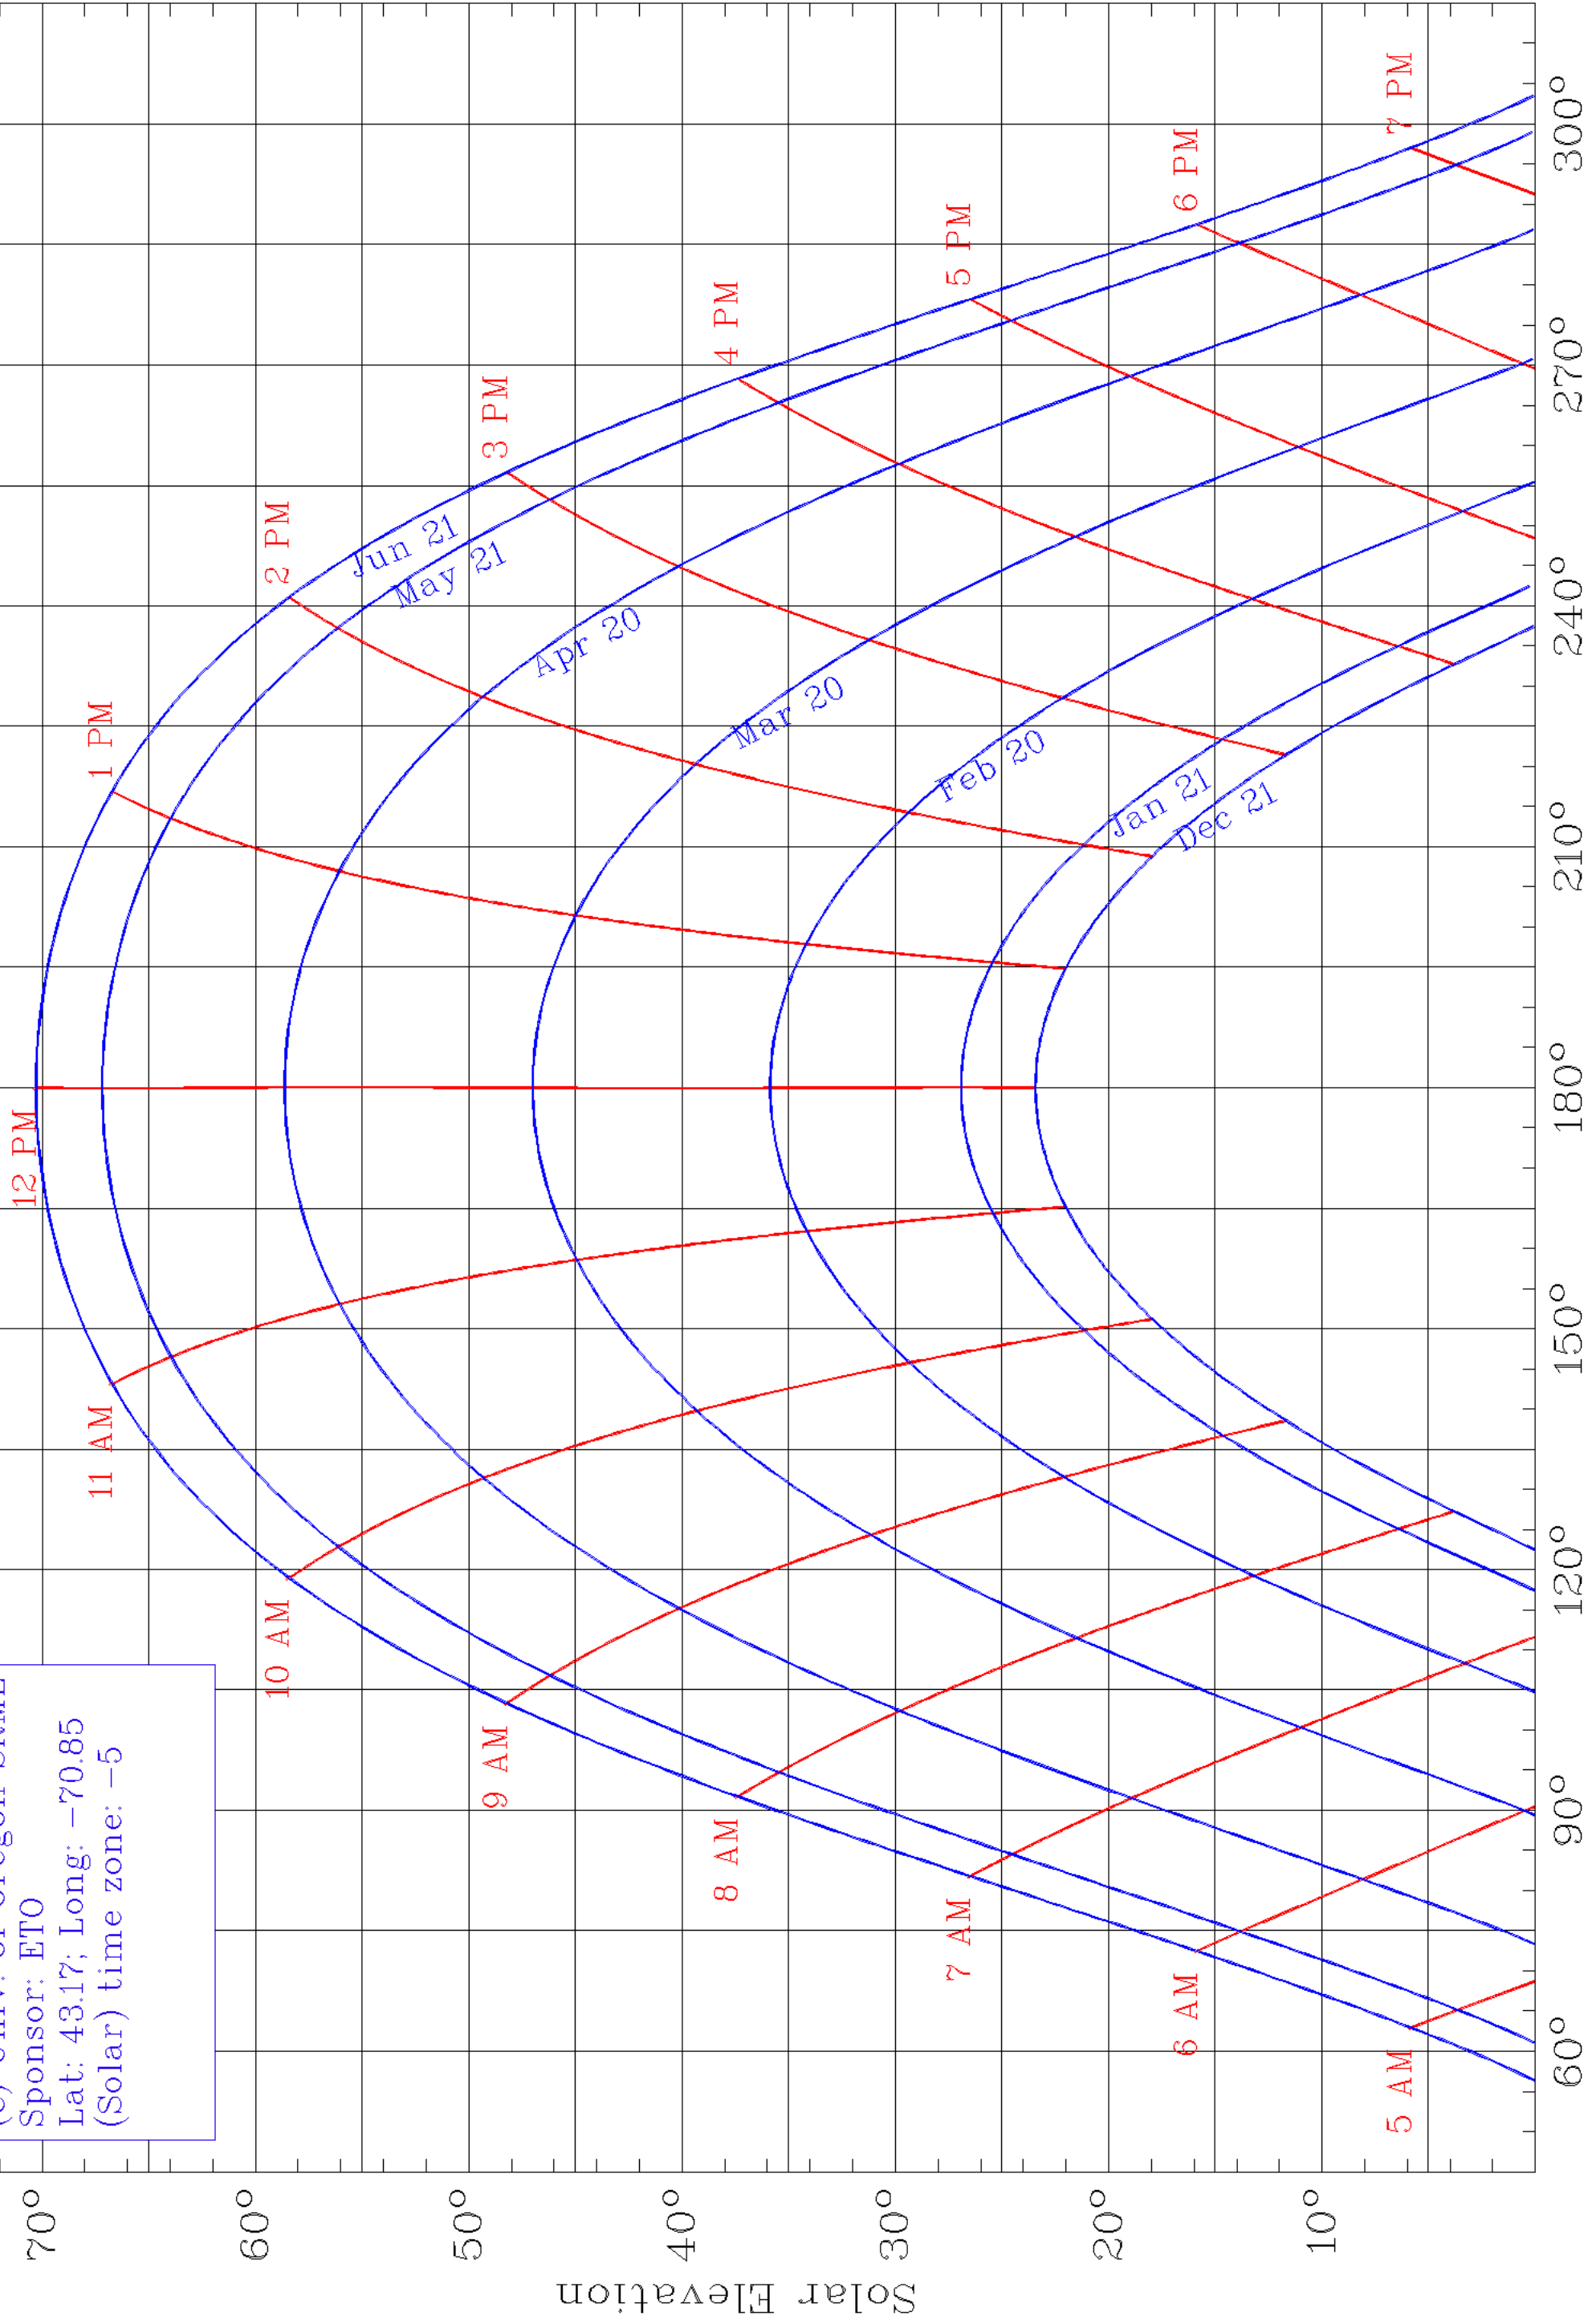

(c) Univ. of Oregon SRML
Sponsor: ETO
Lat: 43.17; Long: -70.85
(Solar) time zone: -5

East <--- Solar Azimuth ---> West