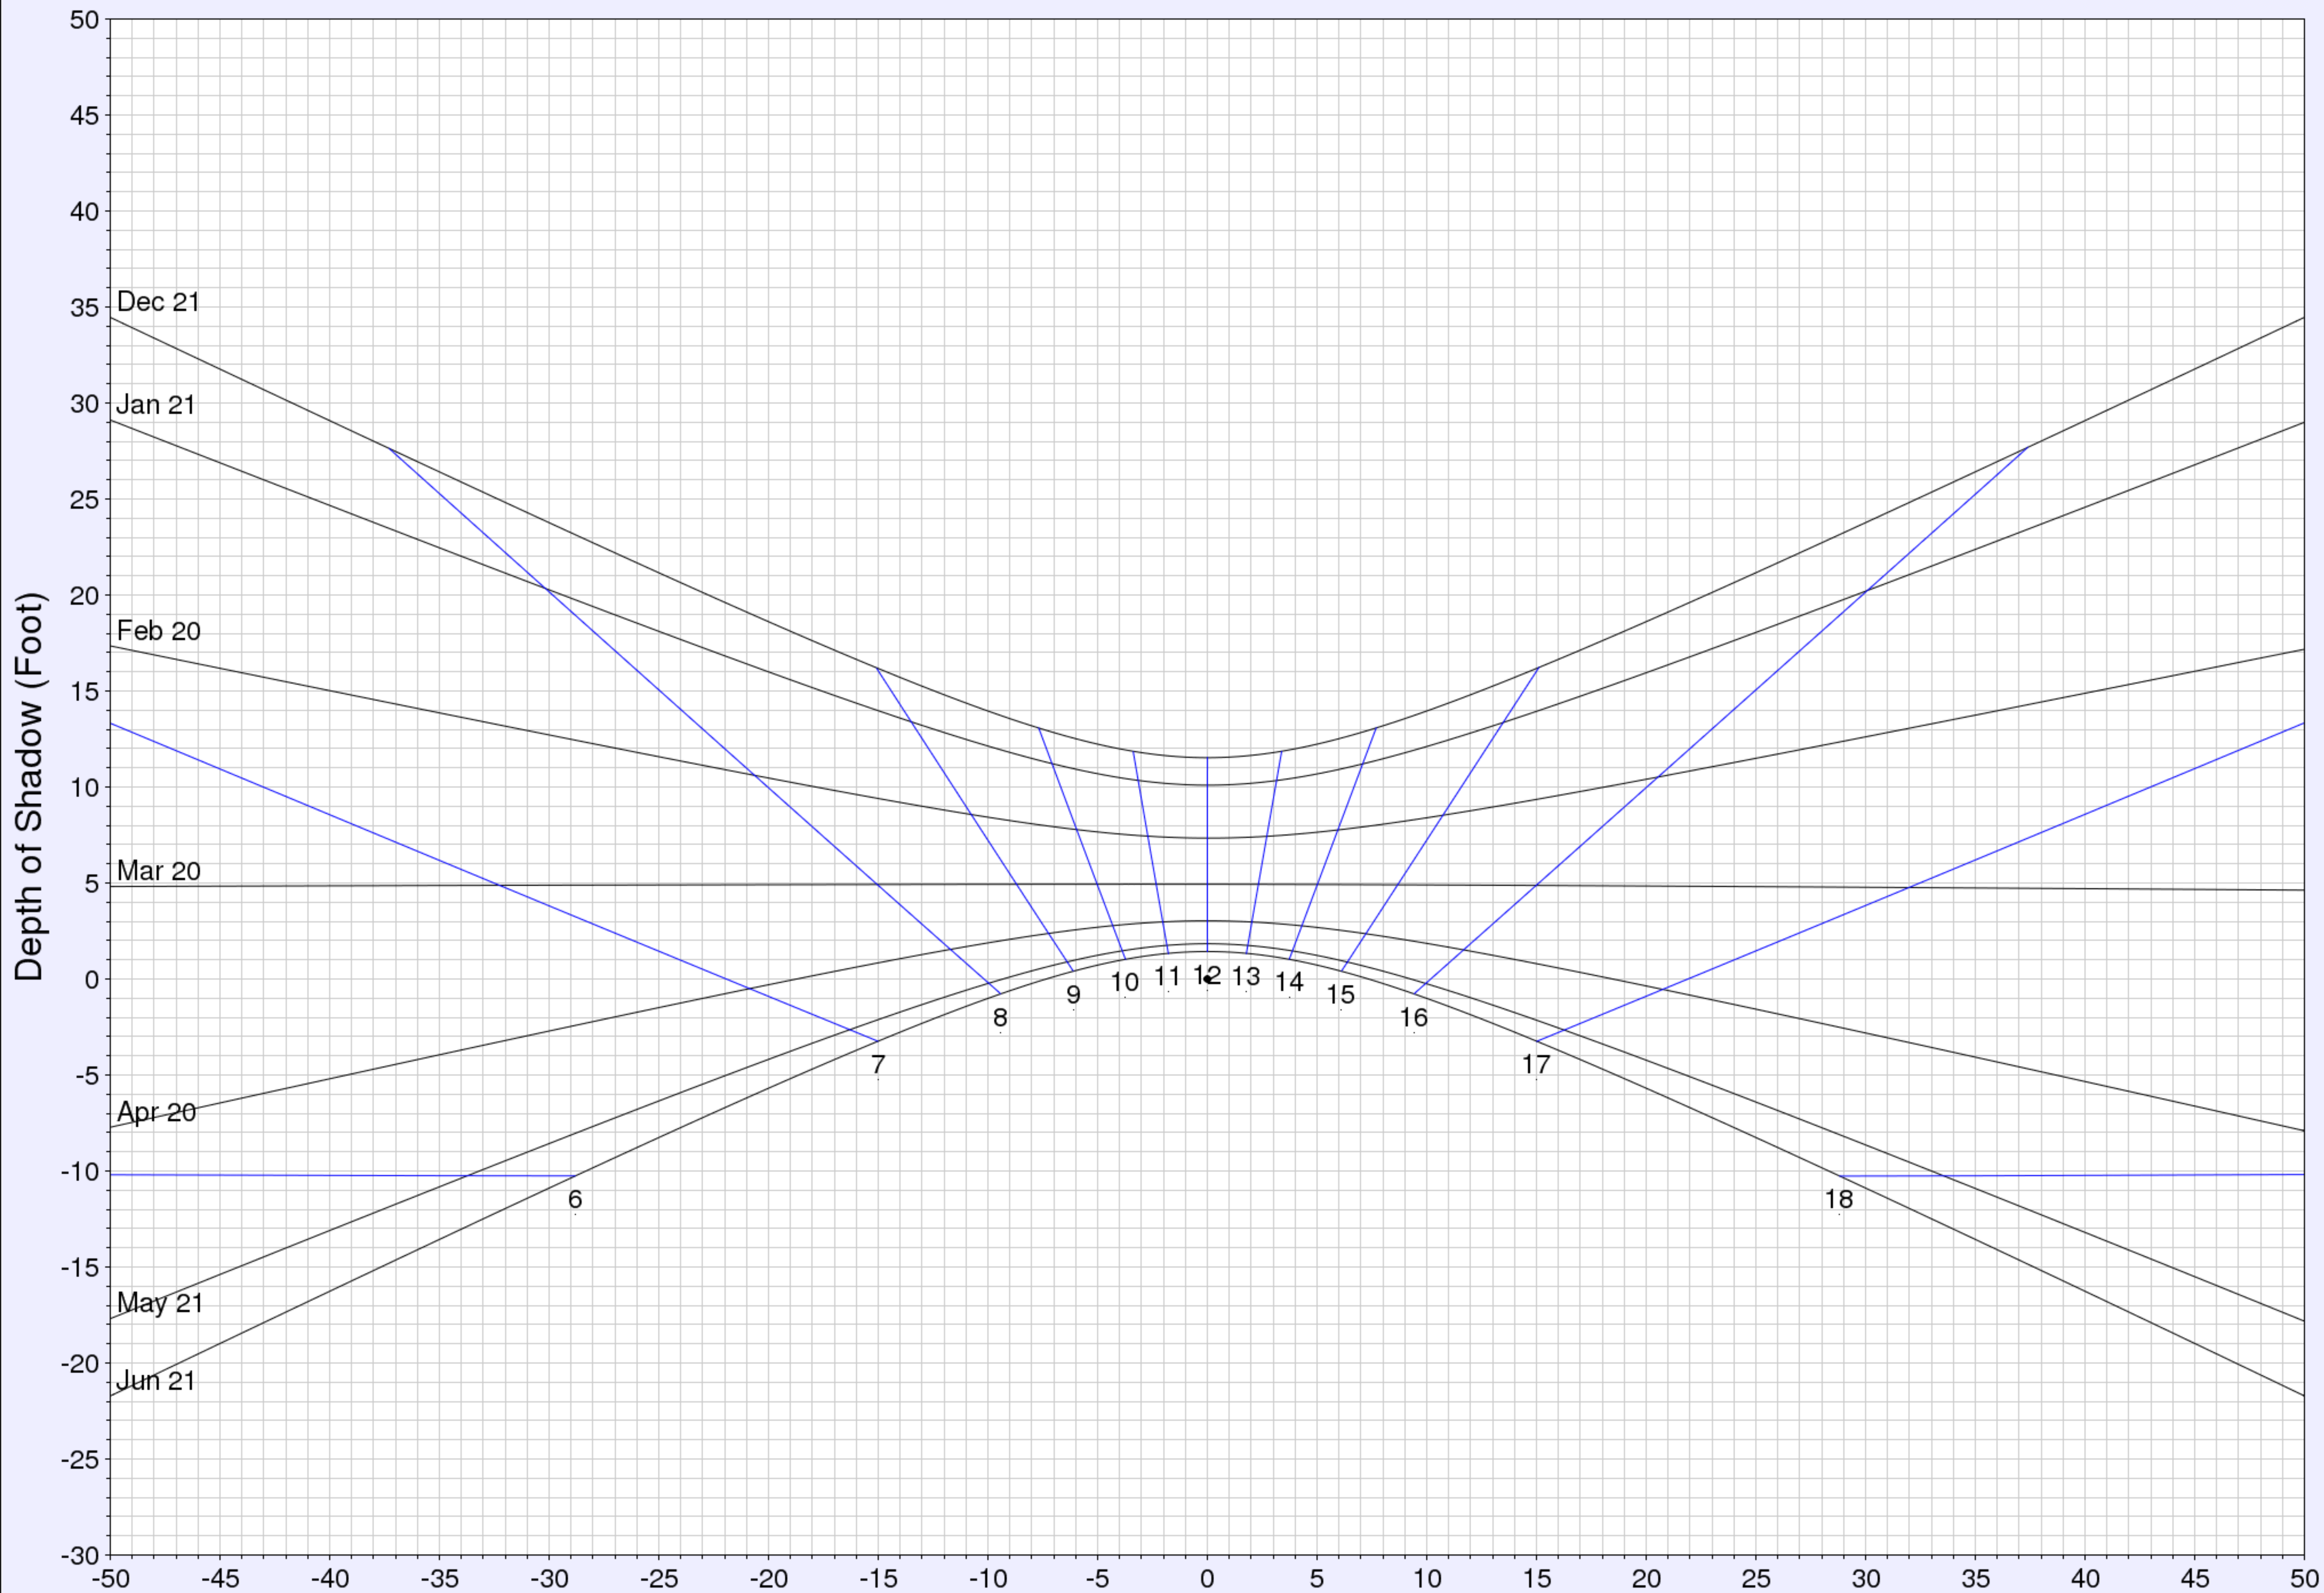

Extent of shadow for a 7.16 Foot pole

(c) UO Solar Radiation Monitoring Lab
Sponsor: BPA

West <-- Horizontal Distance (Foot) --> East

Latitude: 34.74
Longitude: -79.35
Time zone: UTC-8
Hour lines indicate local solar time.