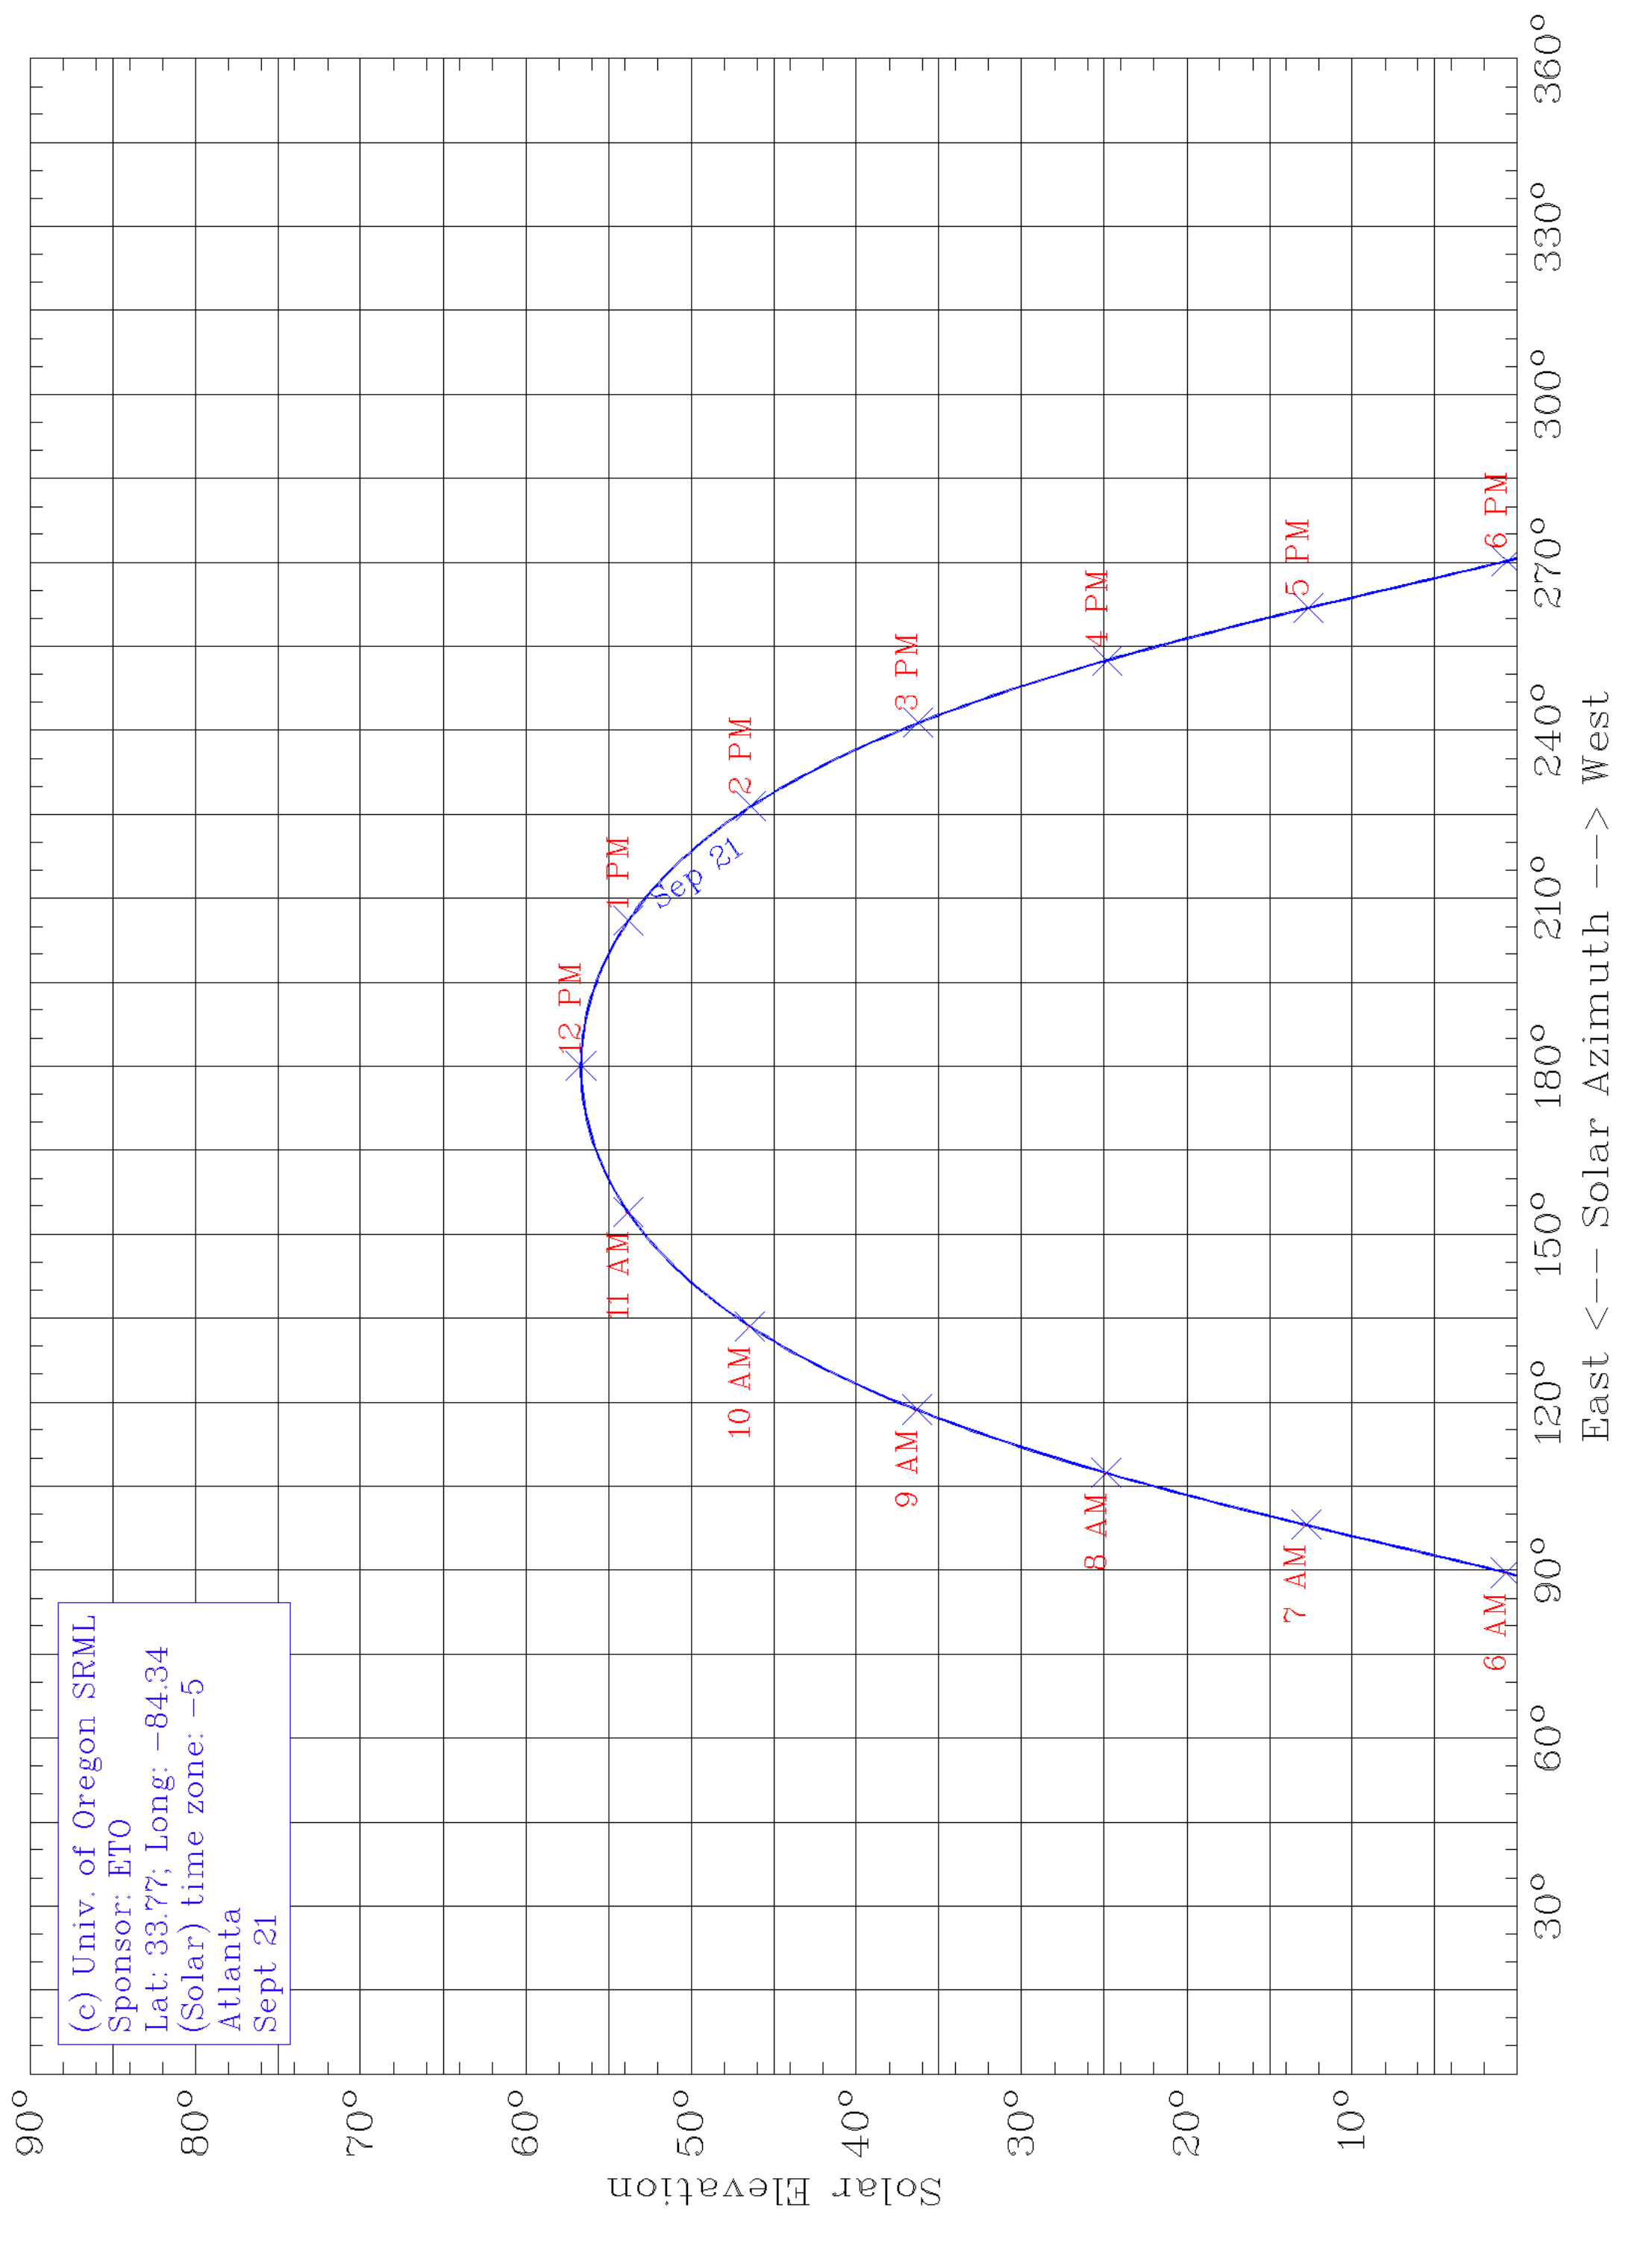

(c) Univ. of Oregon SRML
Sponsor: ETO
Lat: 33.77; Long: -84.34
(Solar) time zone: -5
Atlanta
Sept 21

East <--- Solar Azimuth ---> West