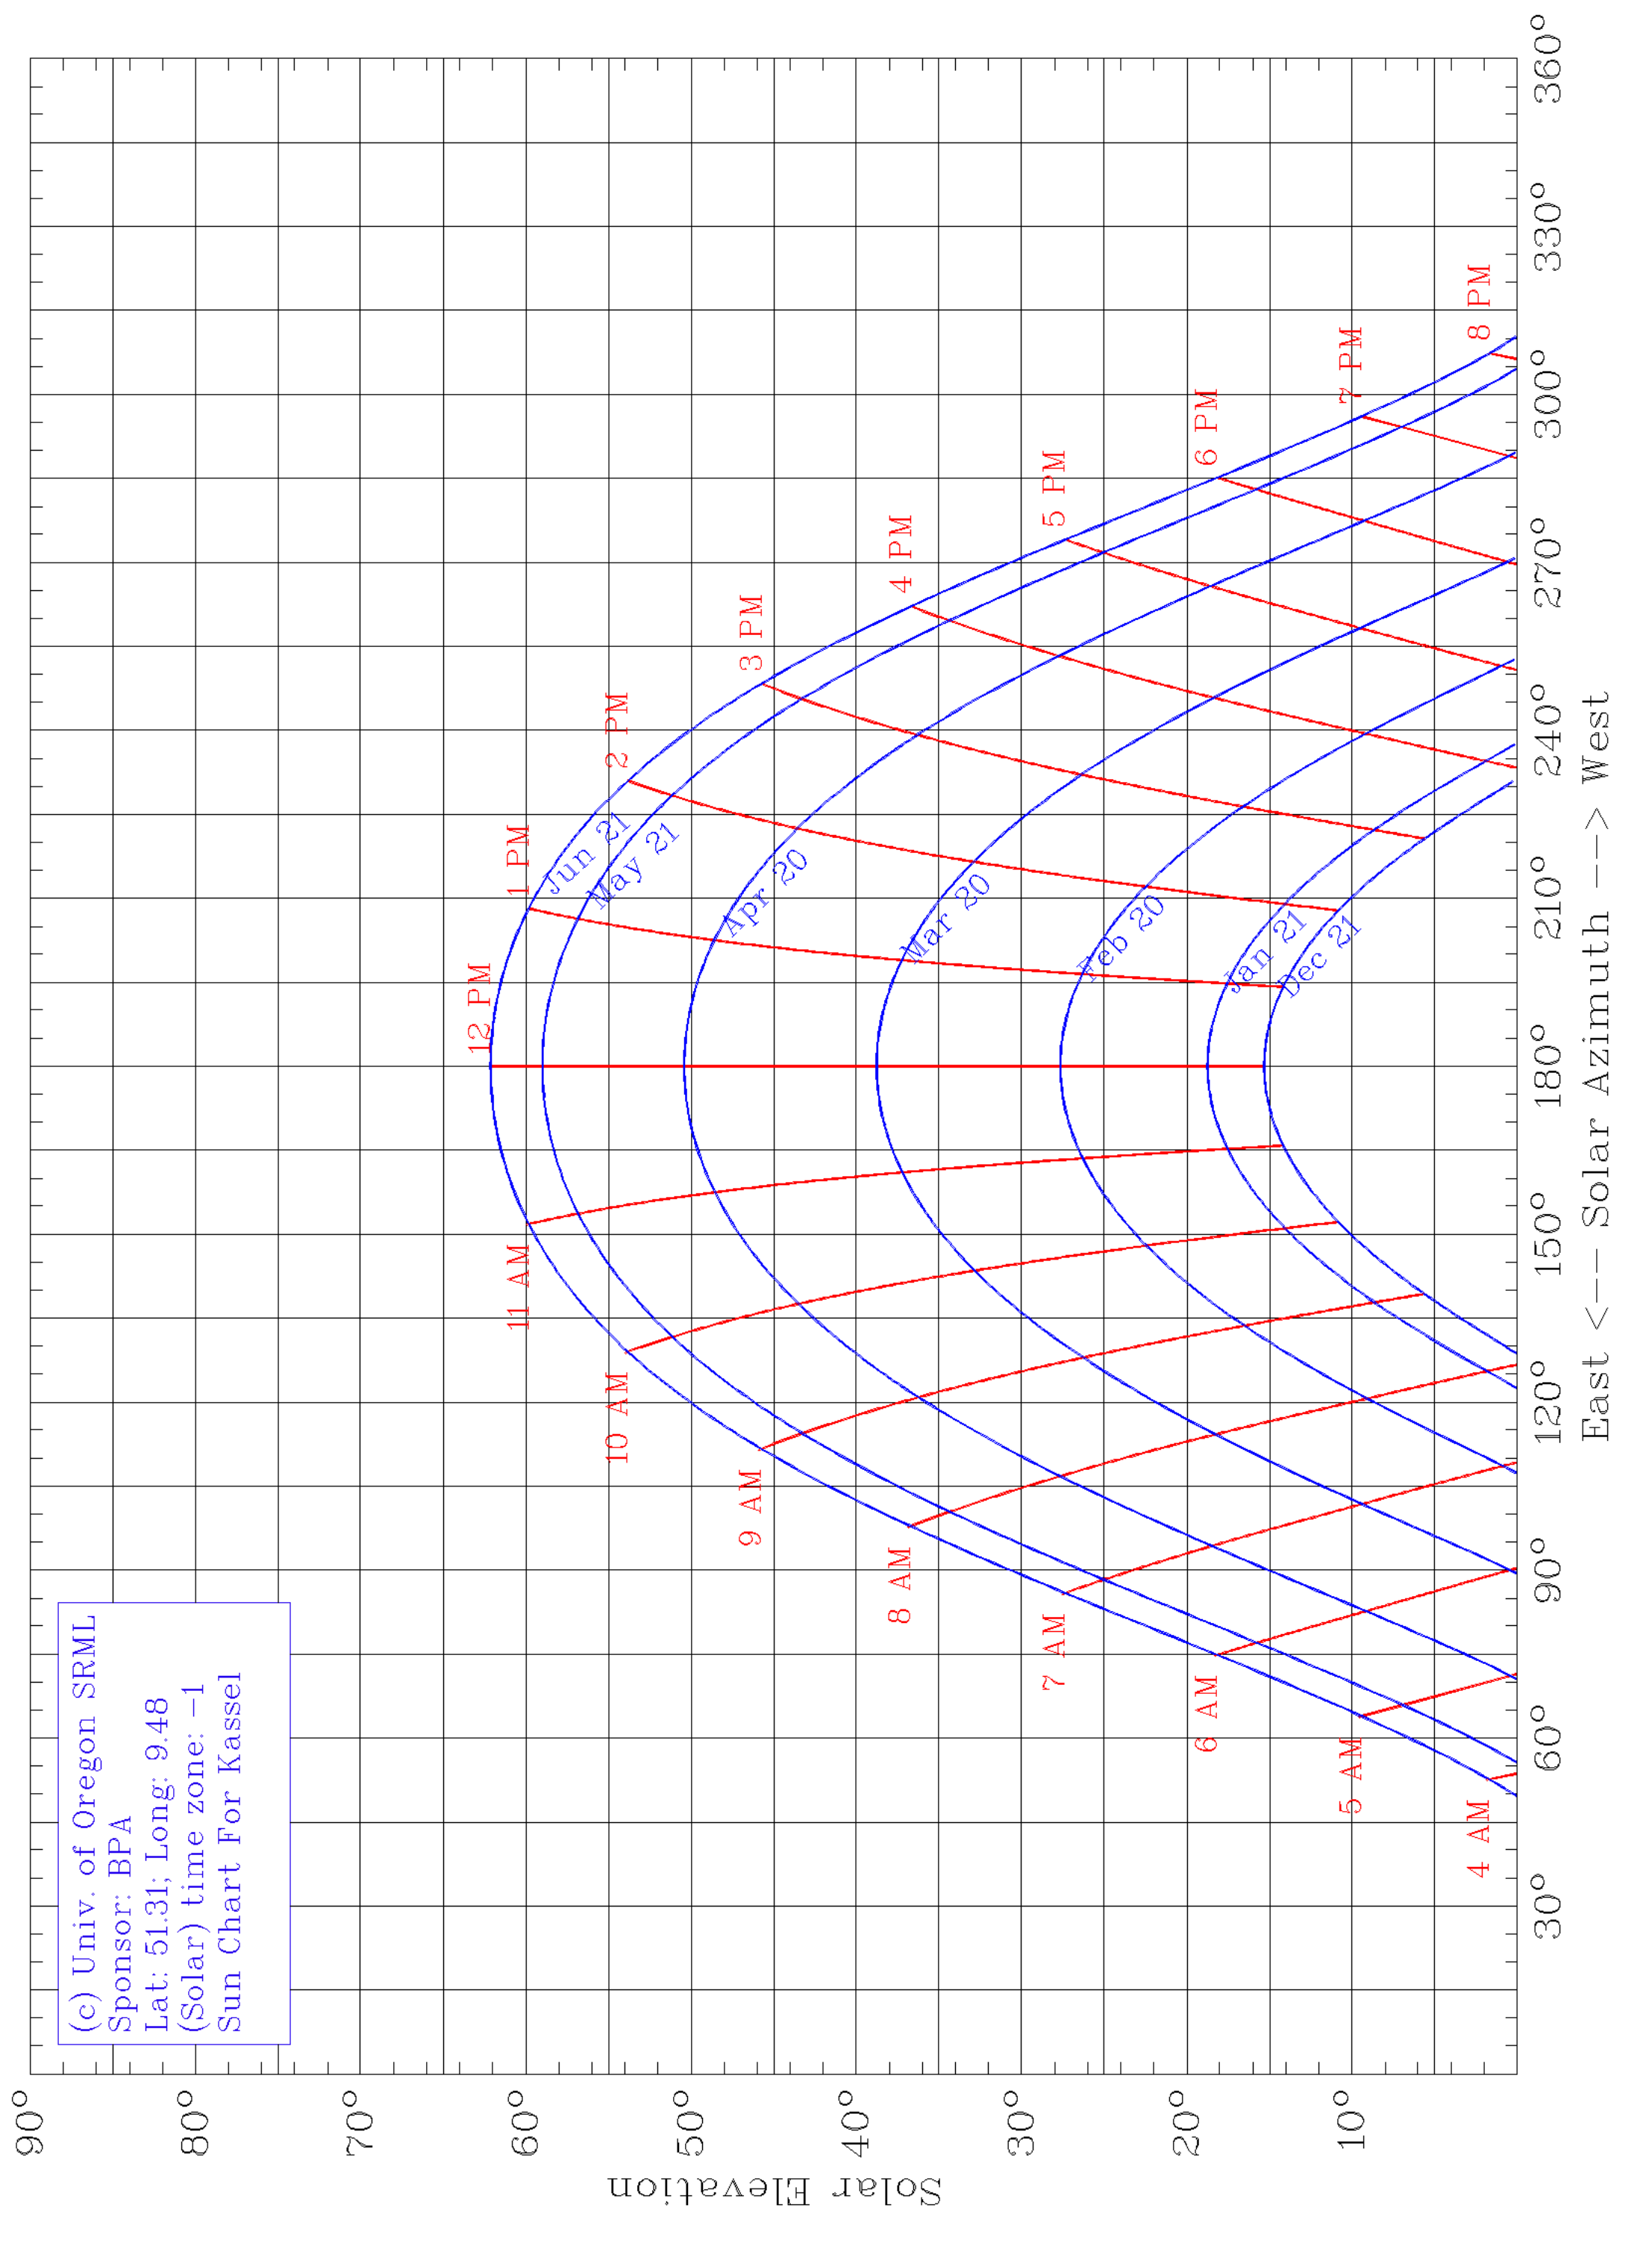

(c) Univ. of Oregon SRML  
Sponsor: BPA  
Lat: 51.31; Long: 9.48  
(Solar) time zone: -1  
Sun Chart For Kassel

East <--- Solar Azimuth ---> West