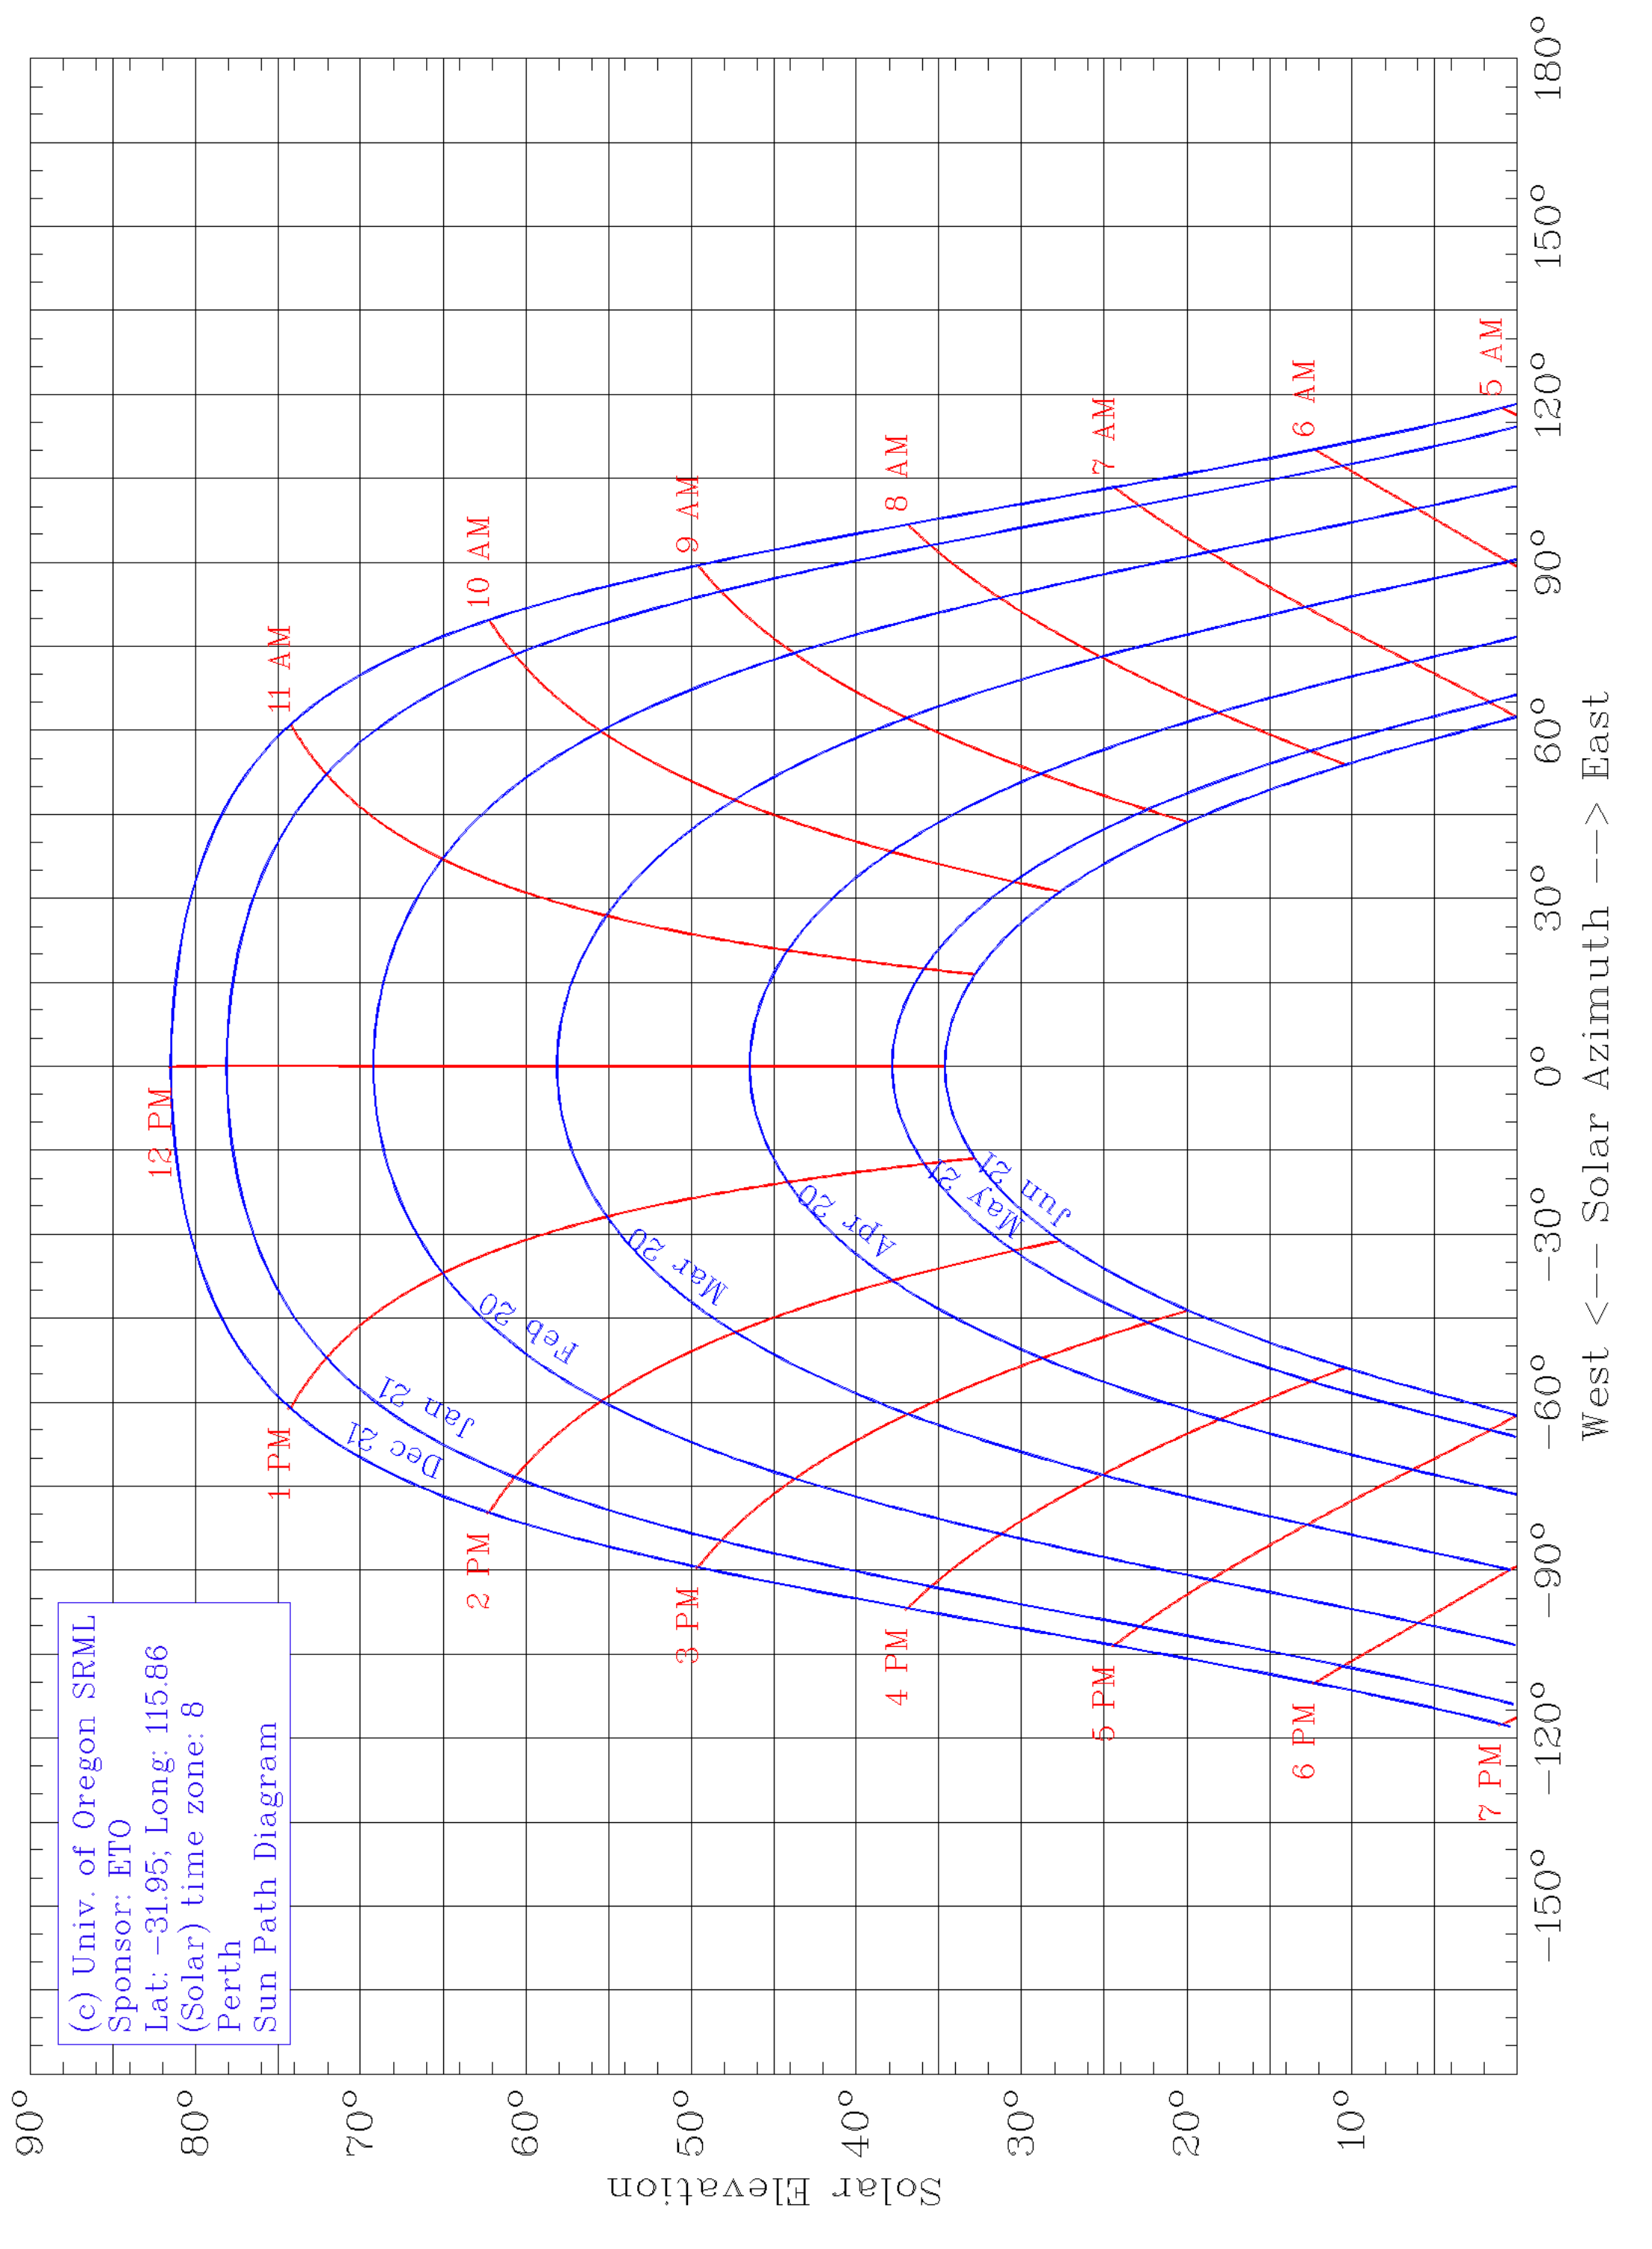

(c) Univ. of Oregon SRML
Sponsor: ETO
Lat: -31.95; Long: 115.86
(Solar) time zone: 8
Perth
Sun Path Diagram

West <--- Solar Azimuth ---> East