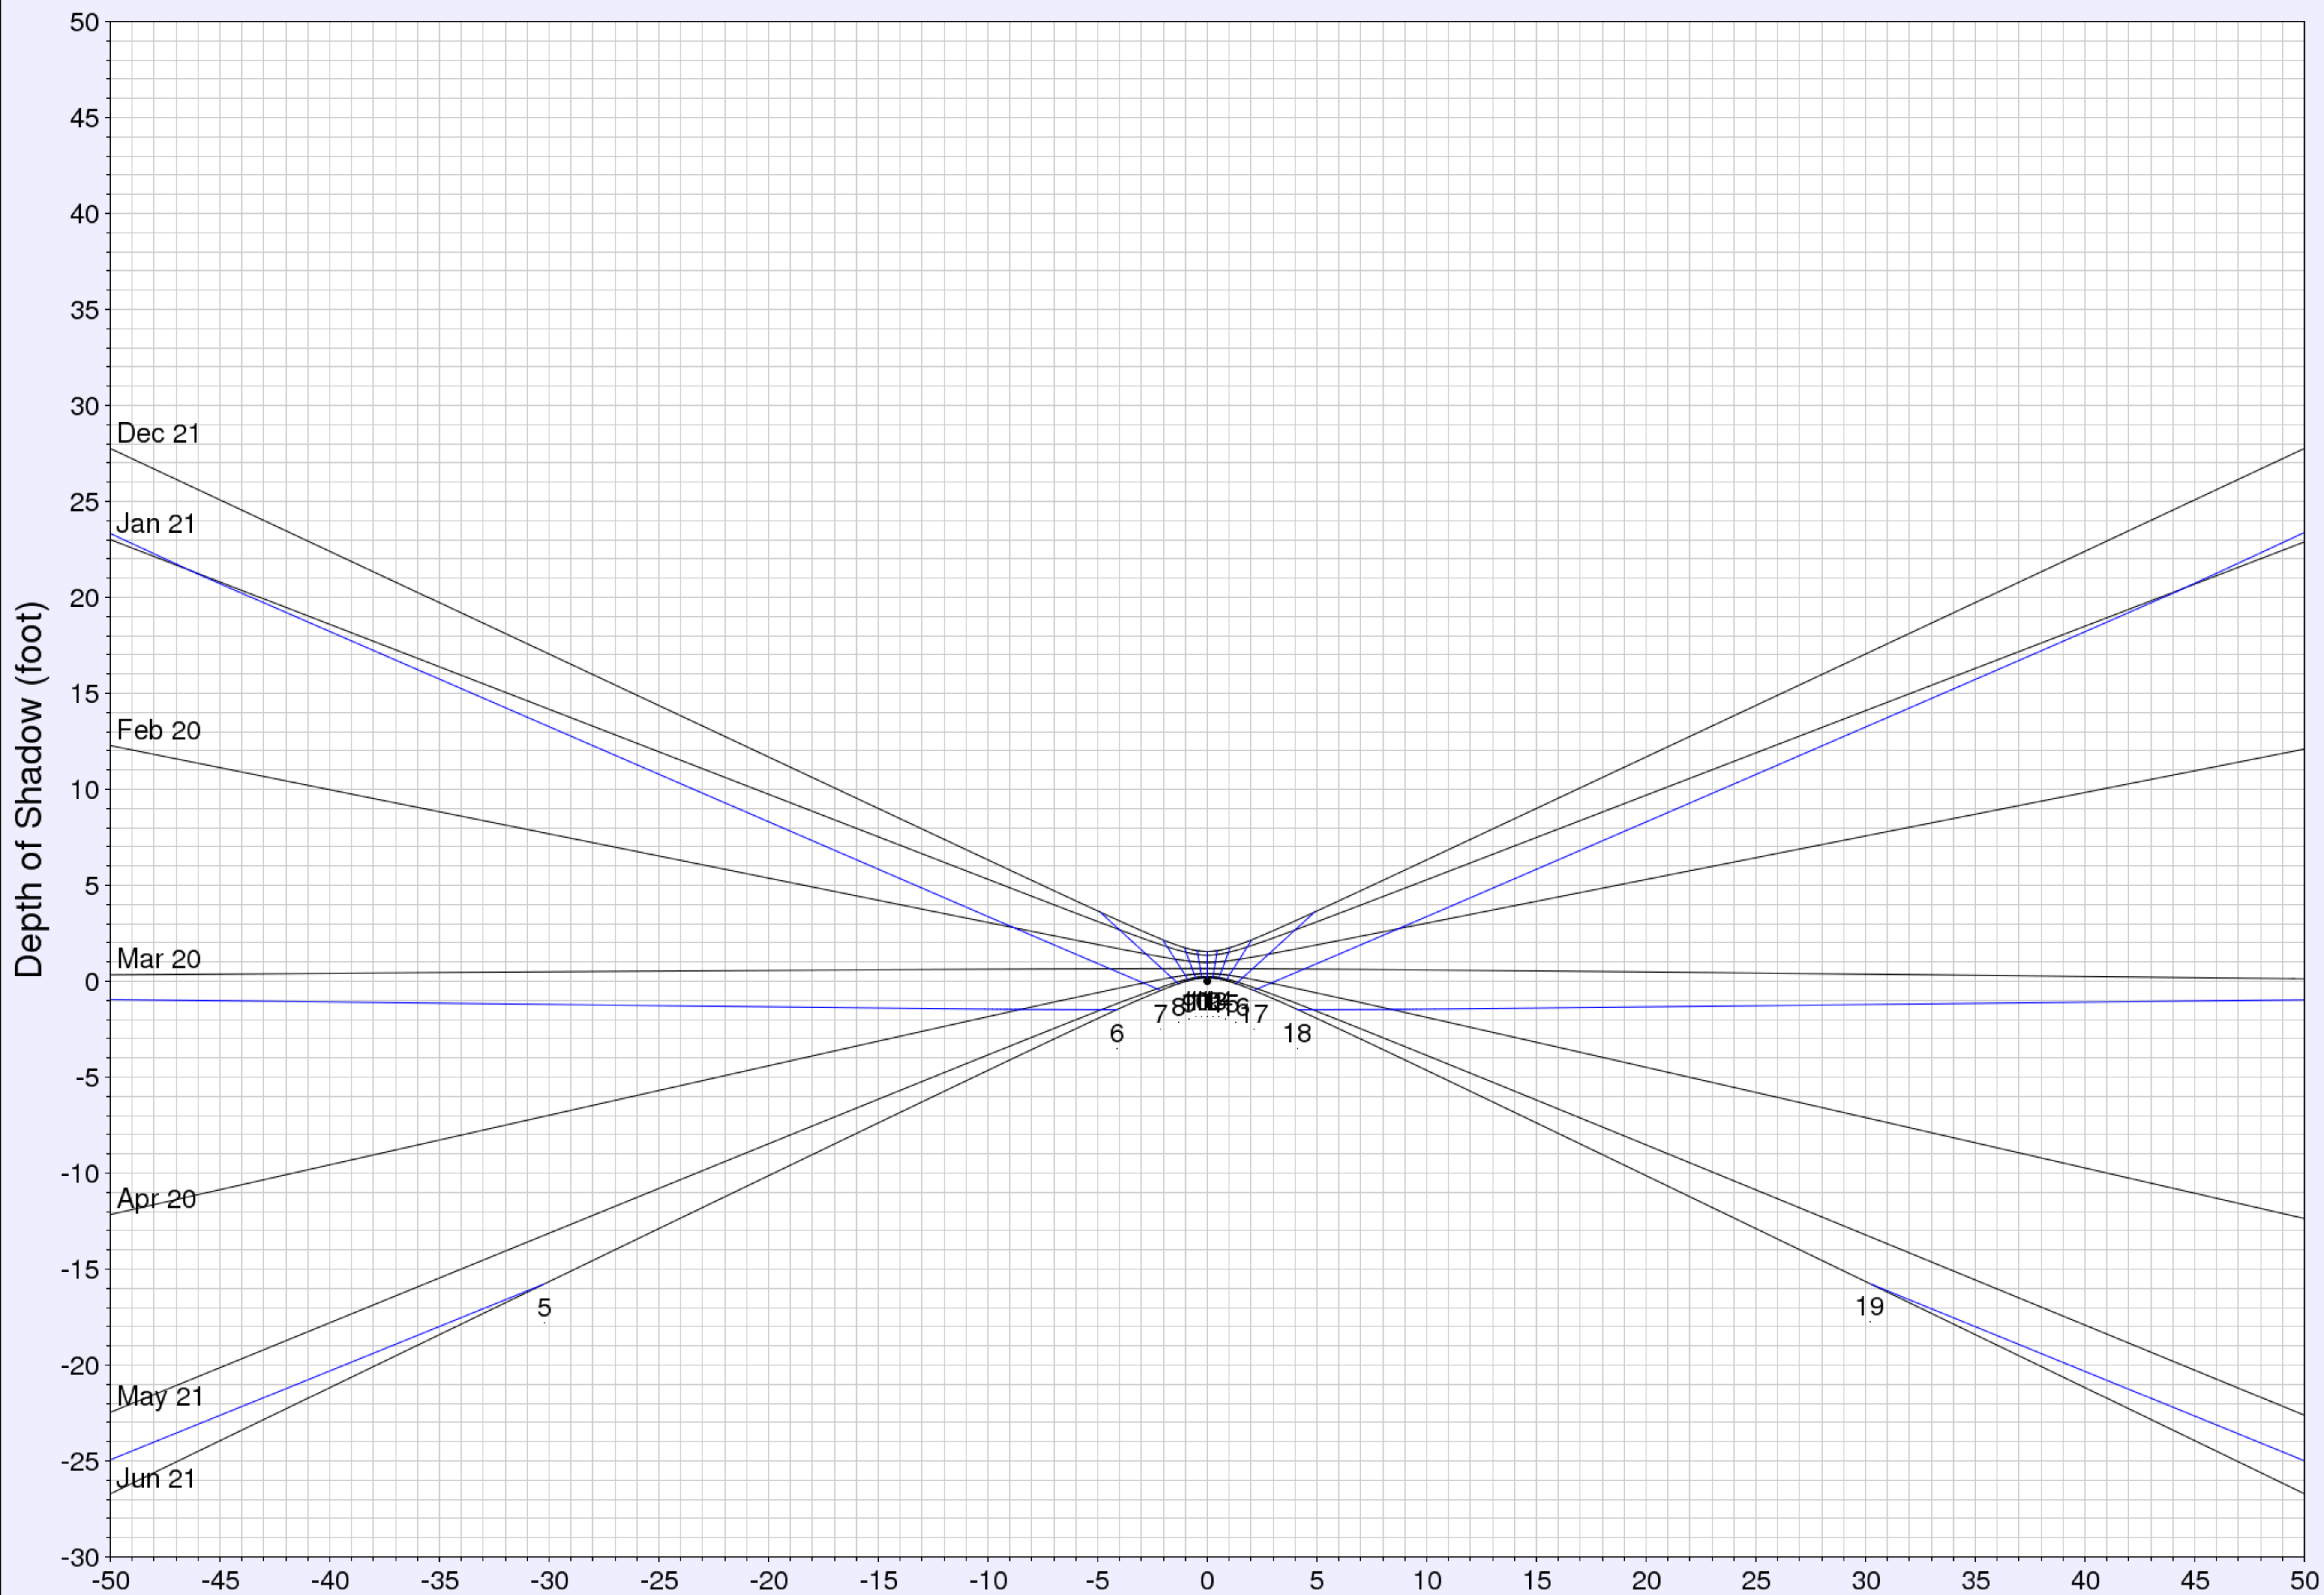

Extent of shadow for a 1 foot pole

(c) UO Solar Radiation Monitoring Lab
Sponsor: ETO

West <-- Horizontal Distance (foot) --> East

Latitude: 33.74
Longitude: -118.26
Time zone: UTC-8
Hour lines indicate local solar time.