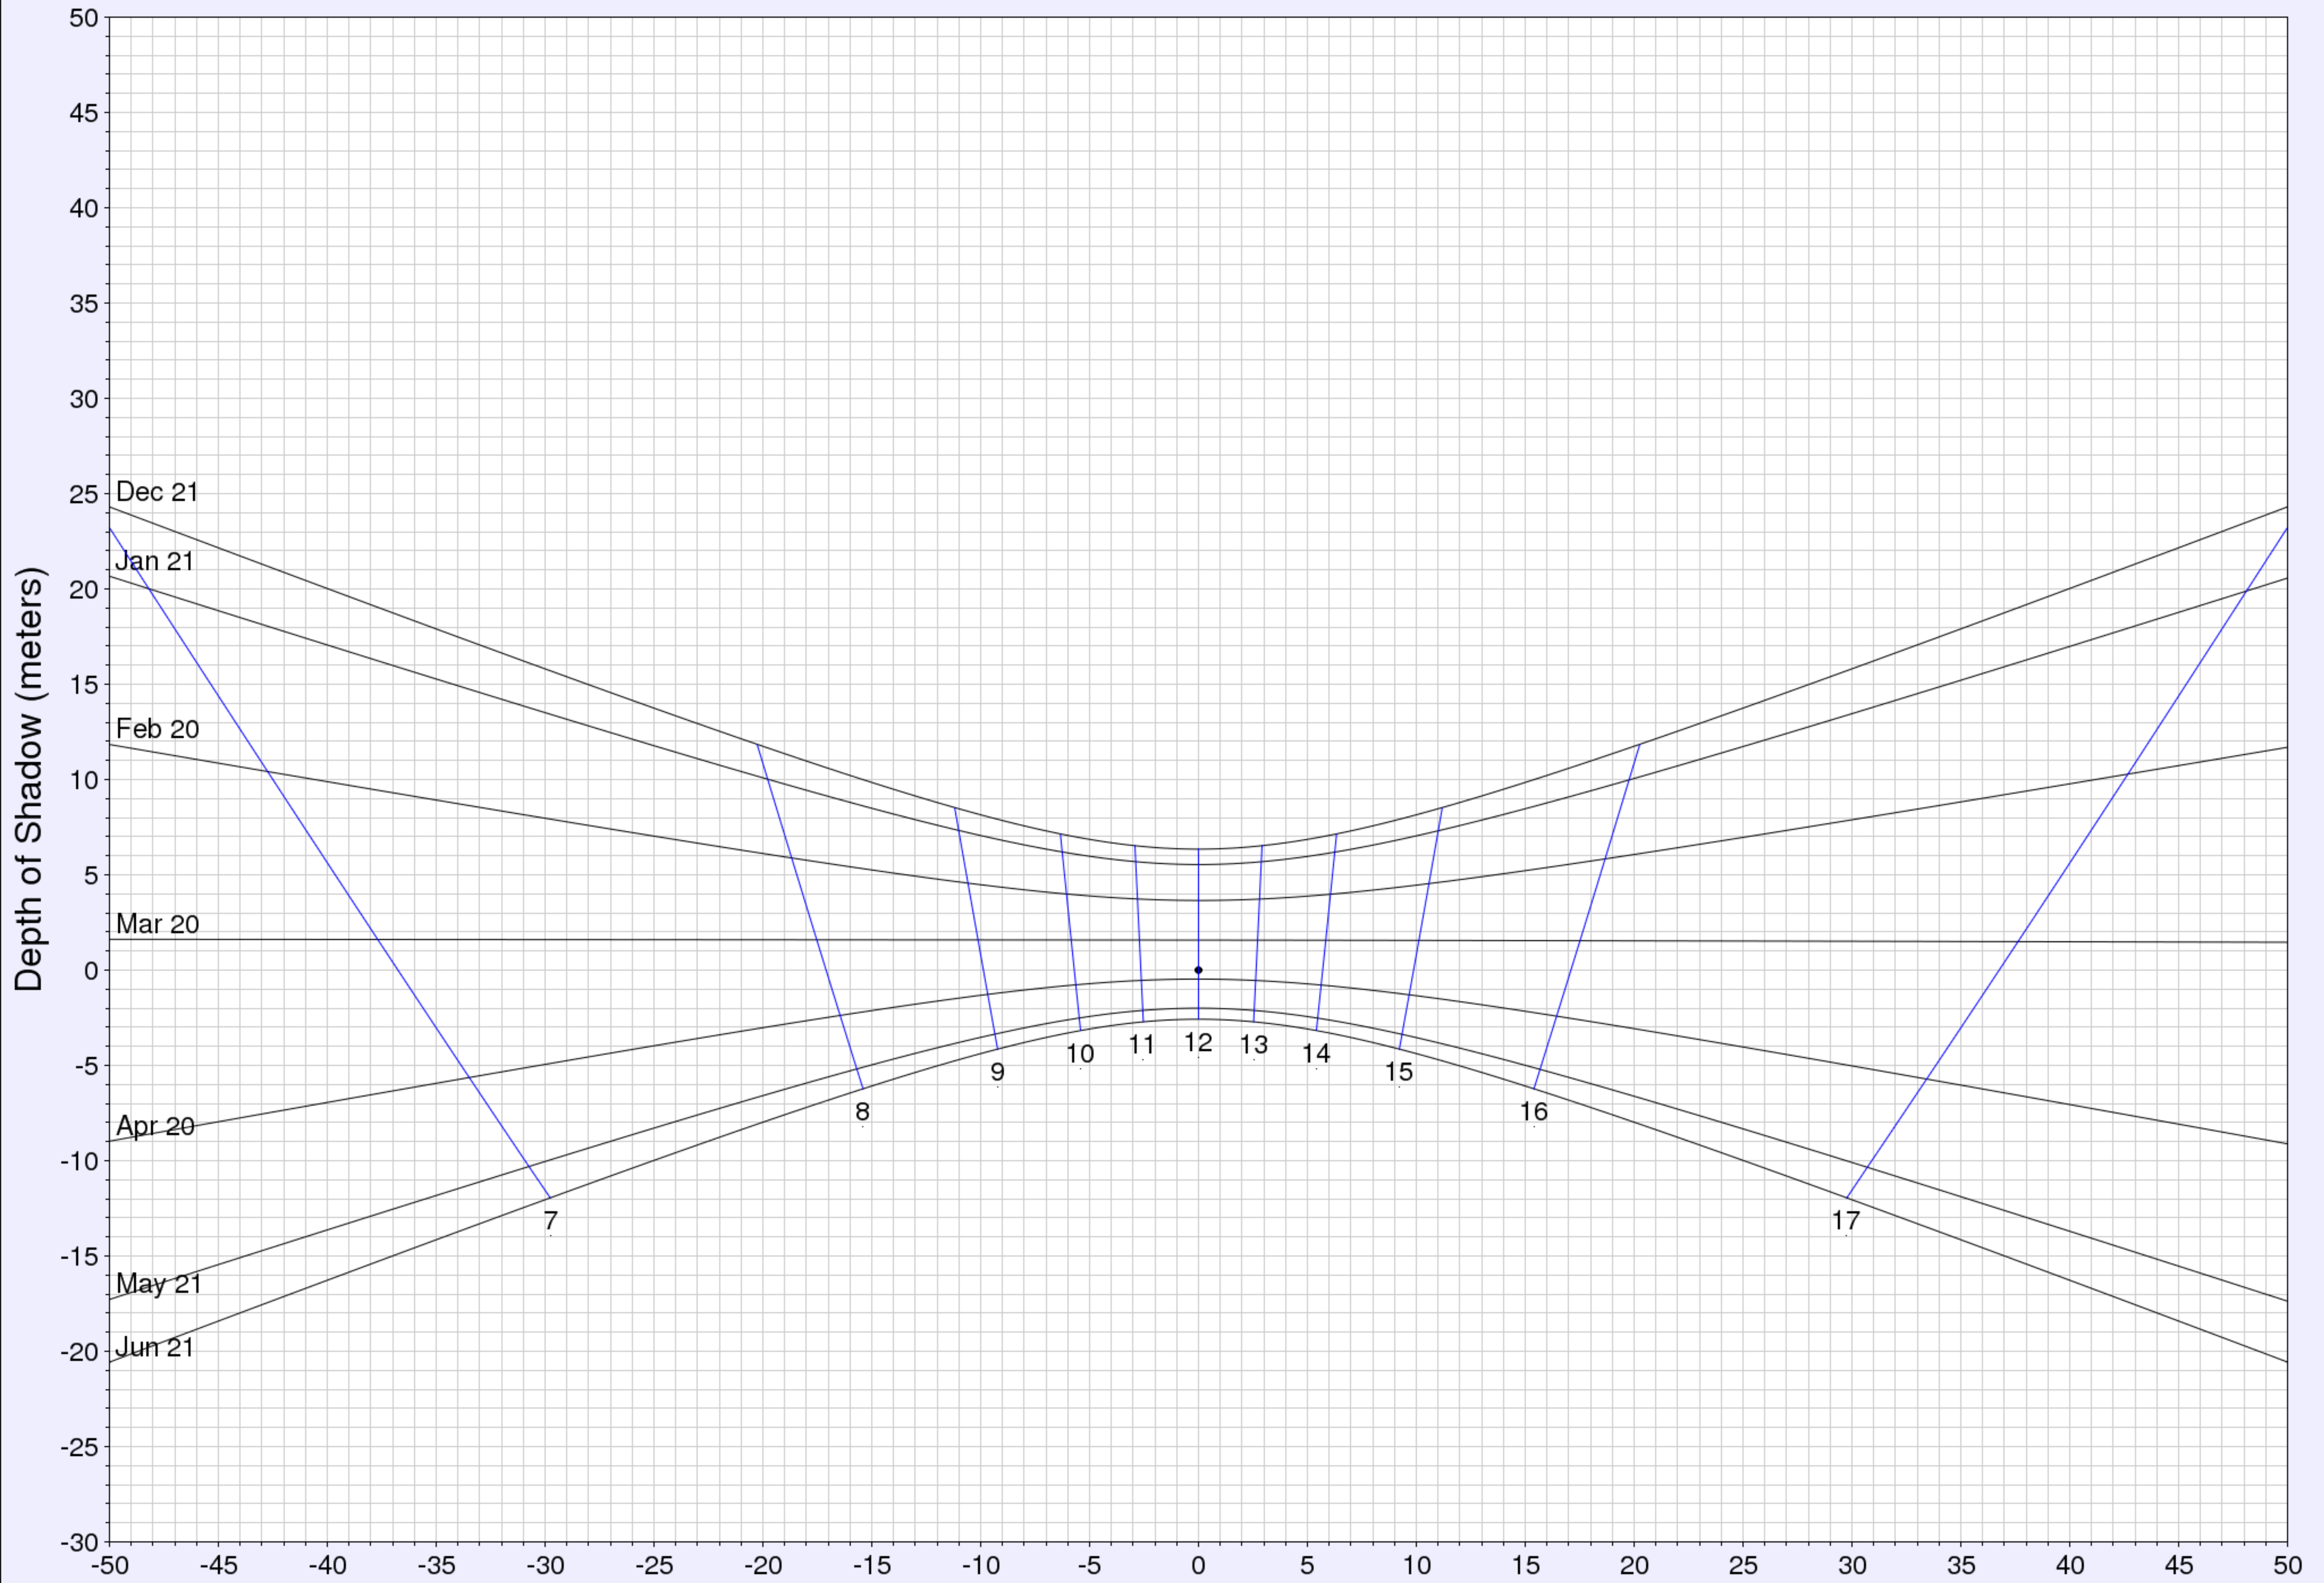

# Extent of shadow for a 10.0 m pole

(c) UO Solar Radiation Monitoring Lab  
Sponsor: ETO

West <-- Horizontal Distance (meters) --> East

Latitude: 8.98  
Longitude: 38.76  
Time zone: UTC3  
Hour lines indicate local solar time.