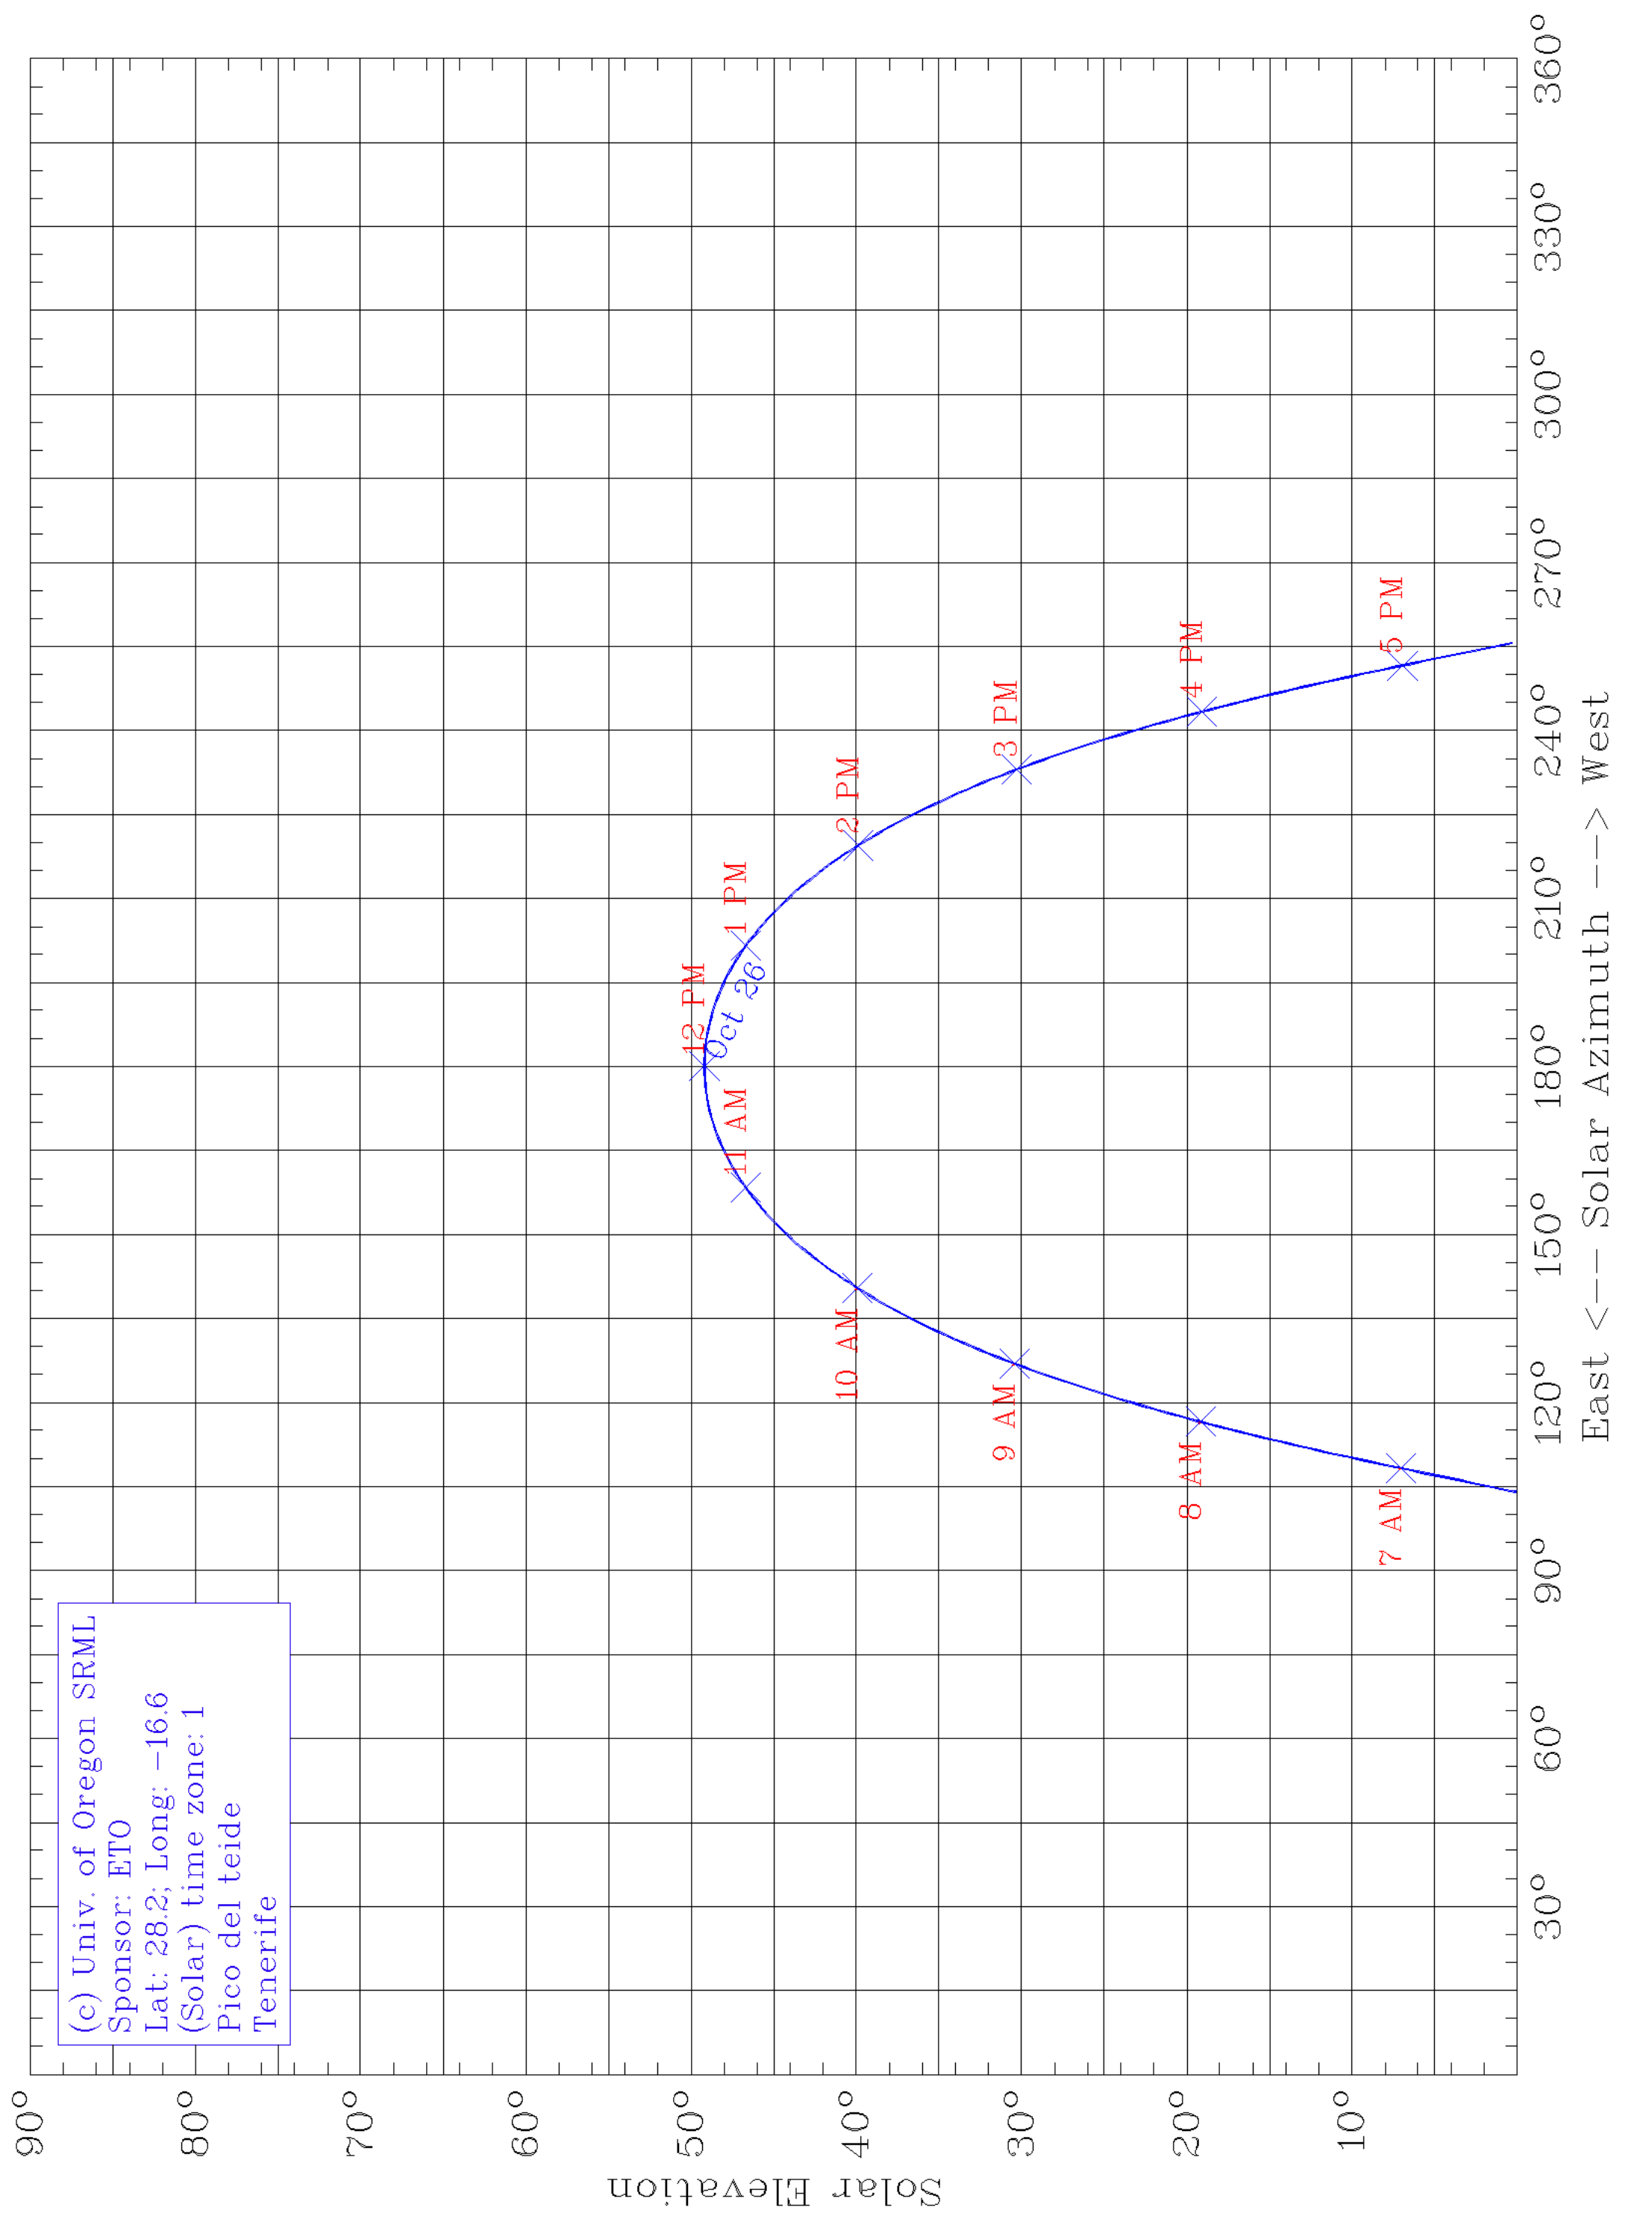

(c) Univ. of Oregon SRML  
Sponsor: ETO  
Lat: 28.2; Long: -16.6  
(Solar) time zone: 1  
Pico del teide  
Tenerife

East <--- Solar Azimuth ---> West