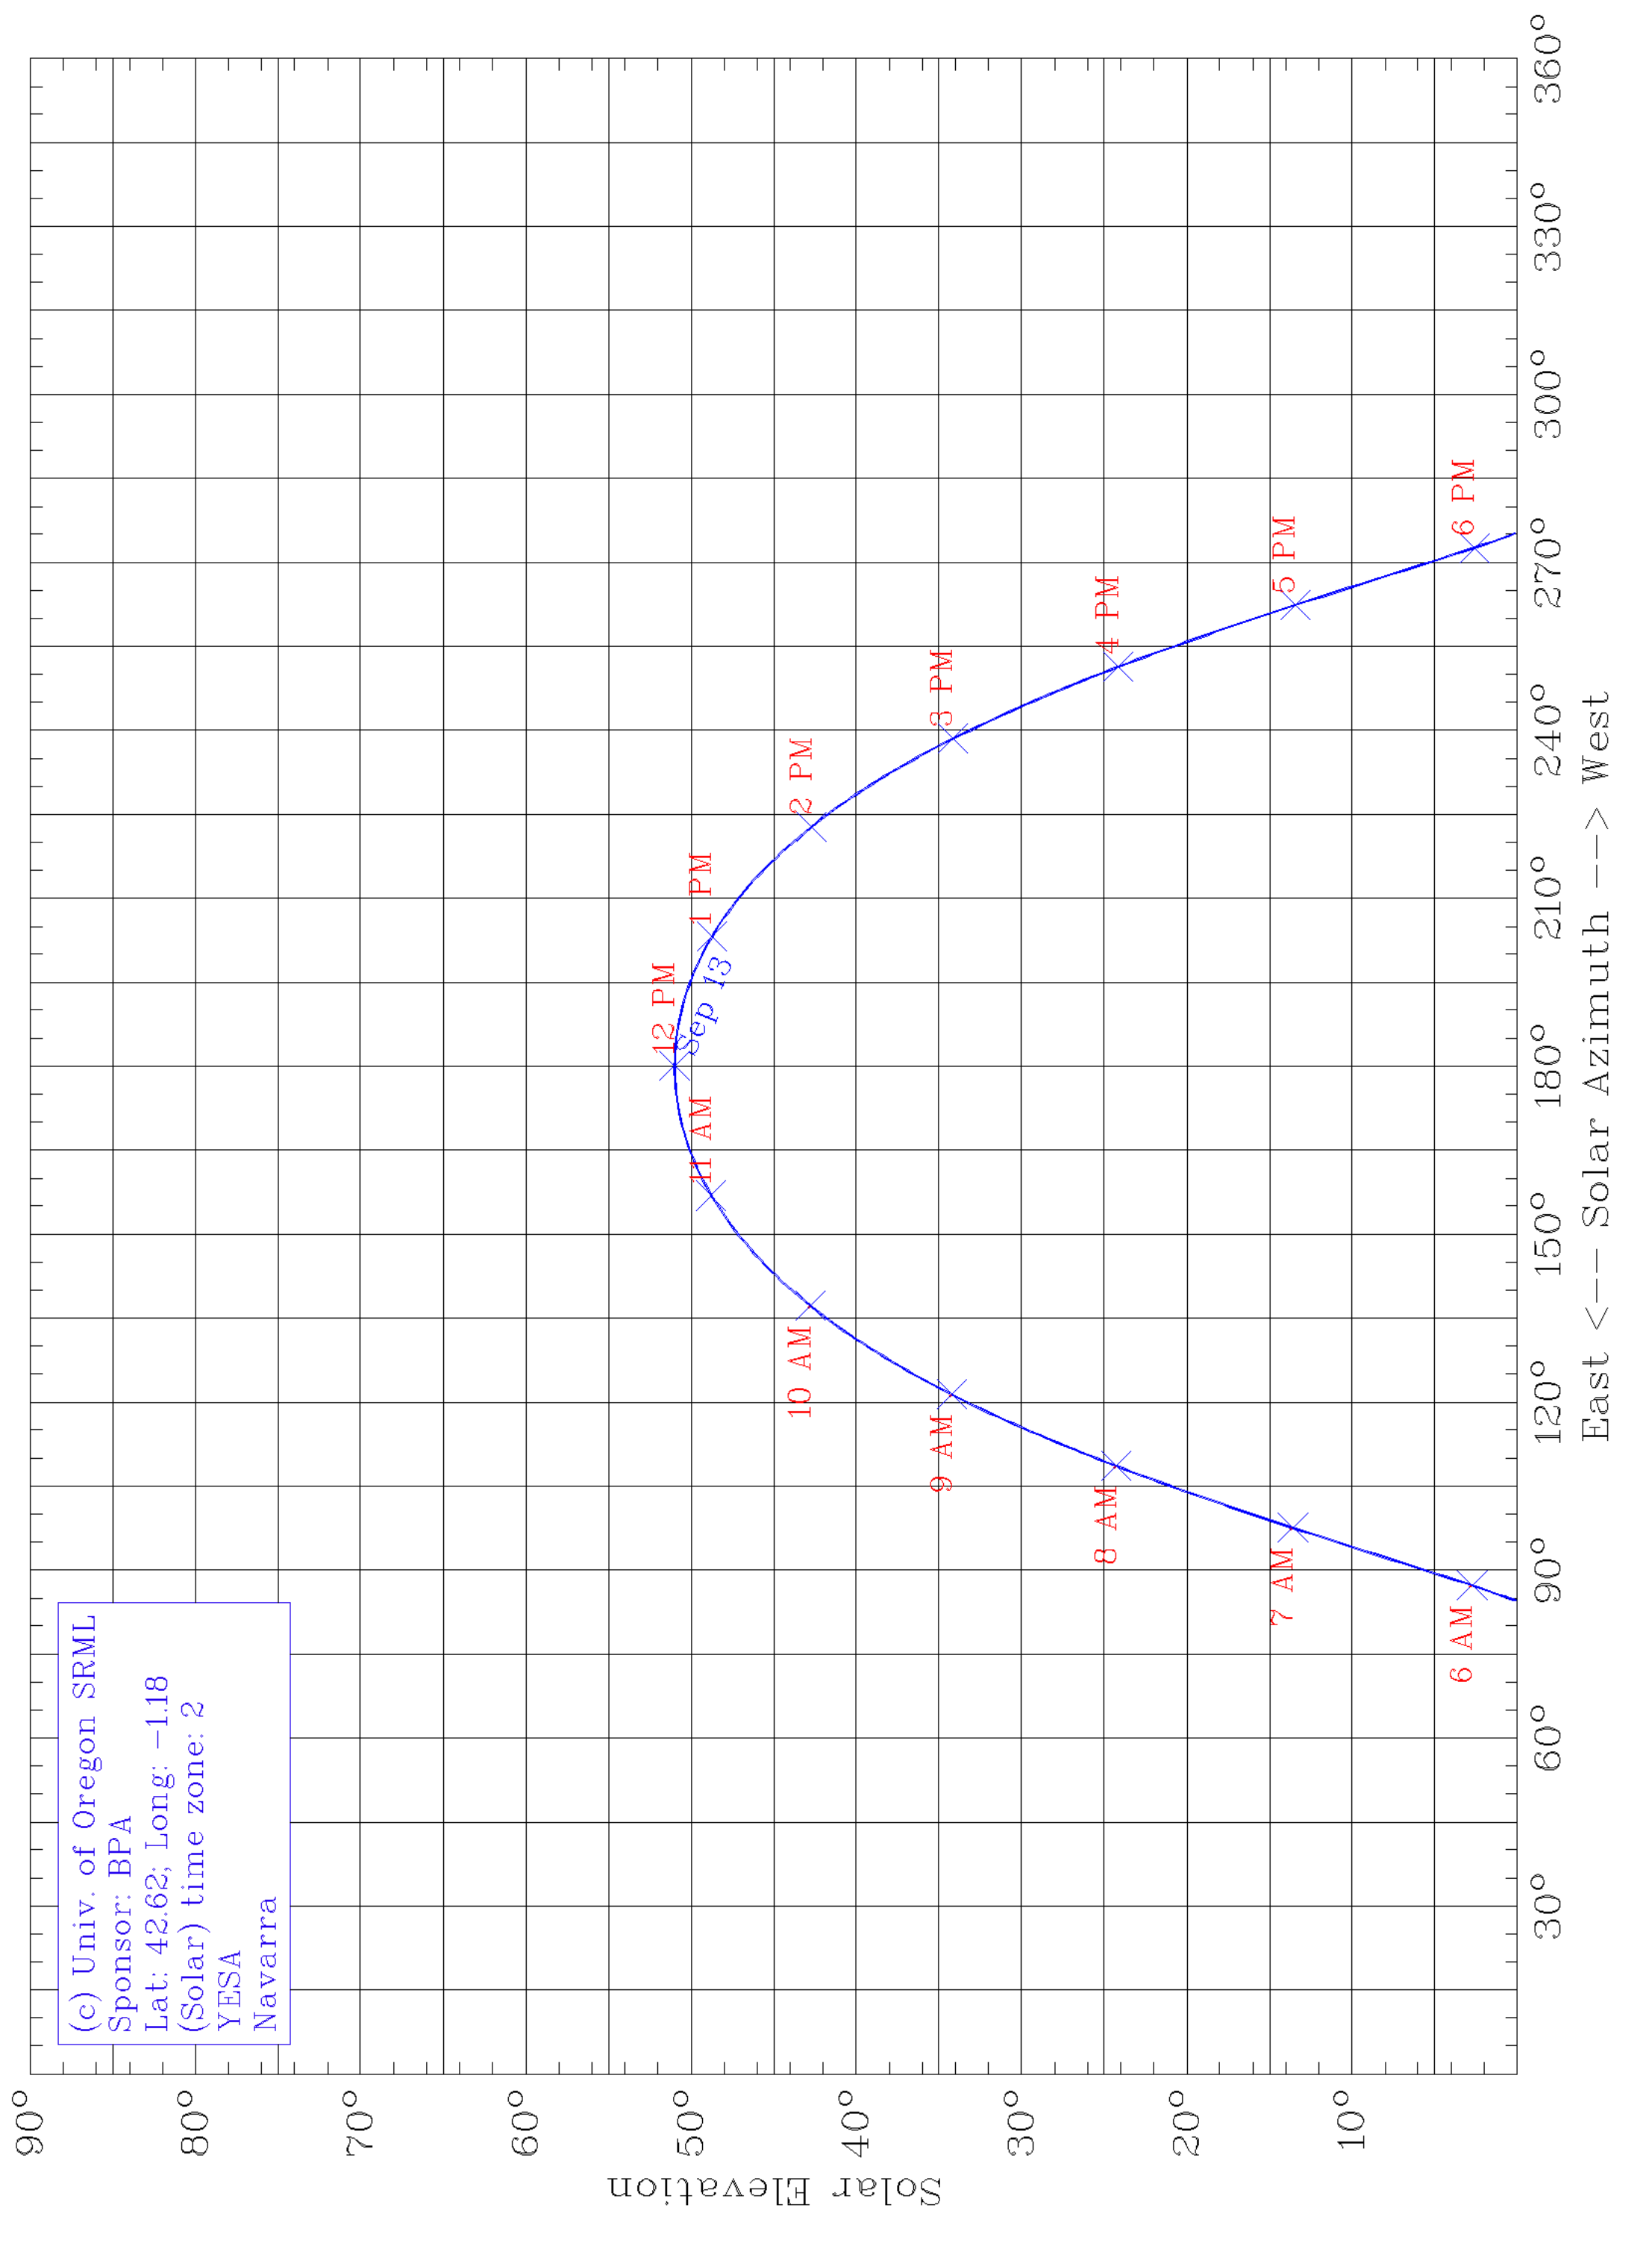

(c) Univ. of Oregon SRML  
Sponsor: BPA  
Lat: 42.62; Long: -1.18  
(Solar) time zone: 2  
YESA  
Navarra

East <--- Solar Azimuth ---> West