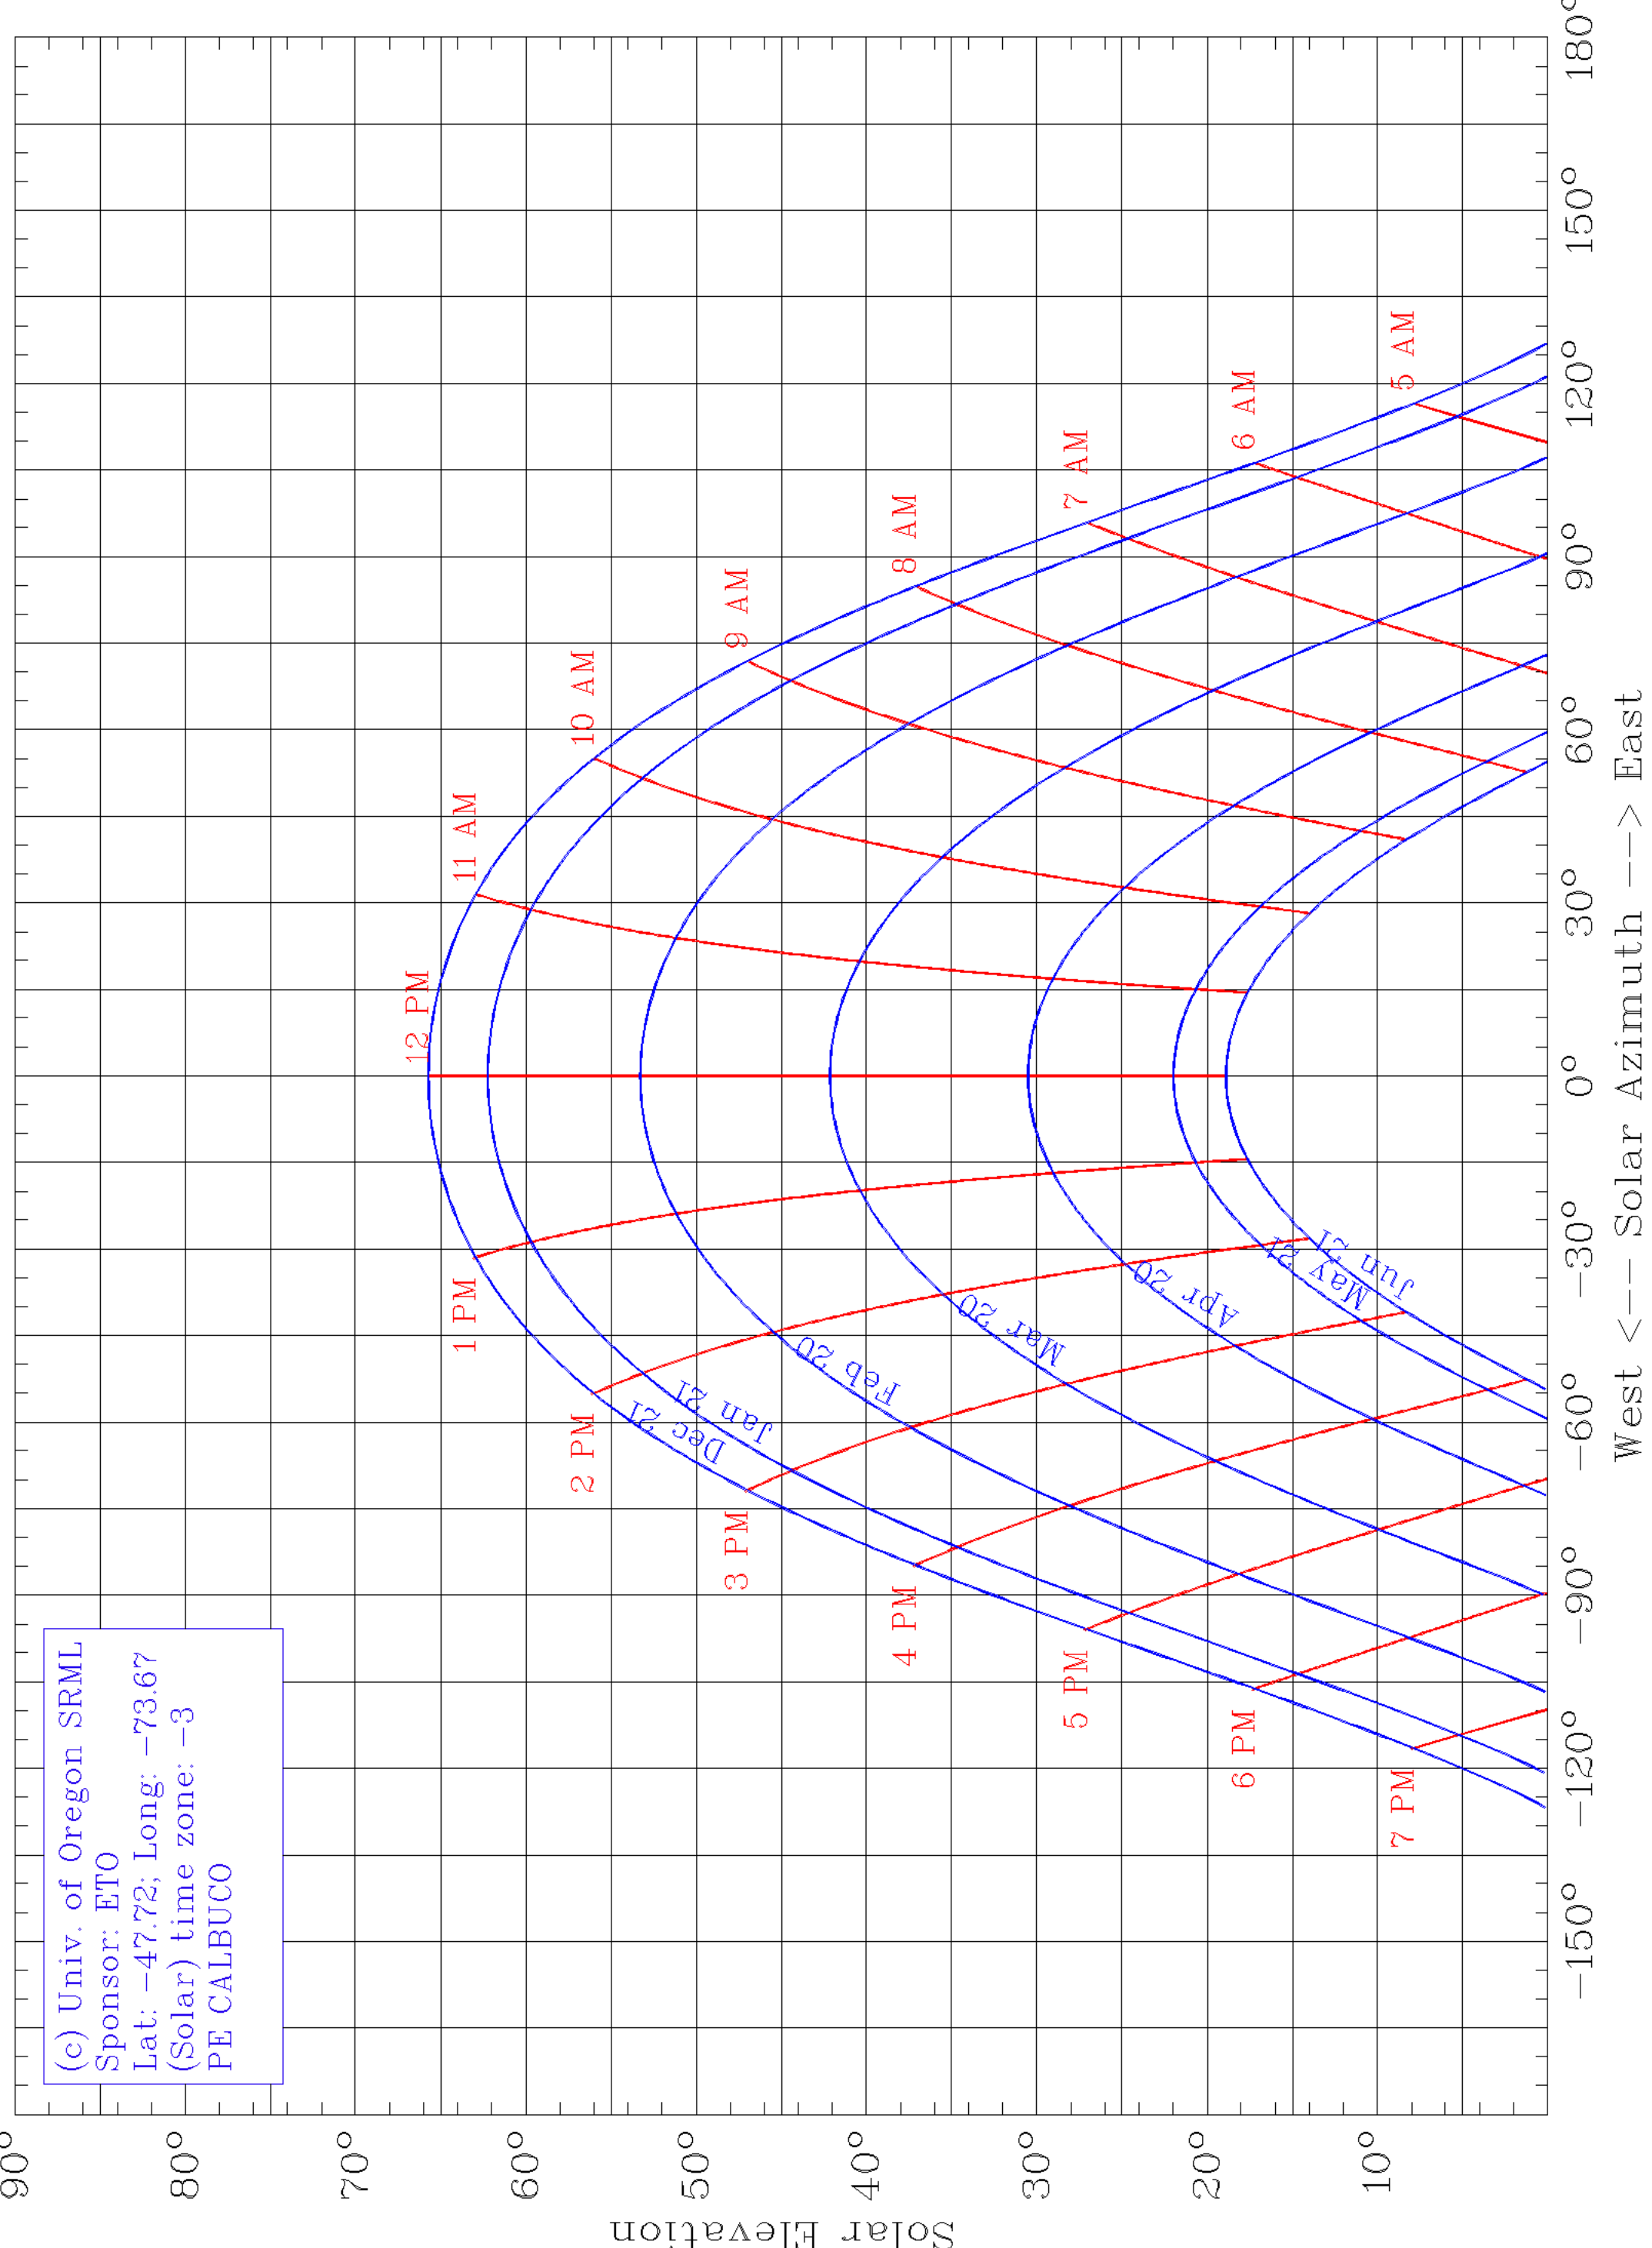

(c) Univ. of Oregon SRML
Sponsor: ETO
Lat: -47.72; Long: -73.67
(Solar) time zone: -3
PE CALBUCCO

West <--- Solar Azimuth ---> East